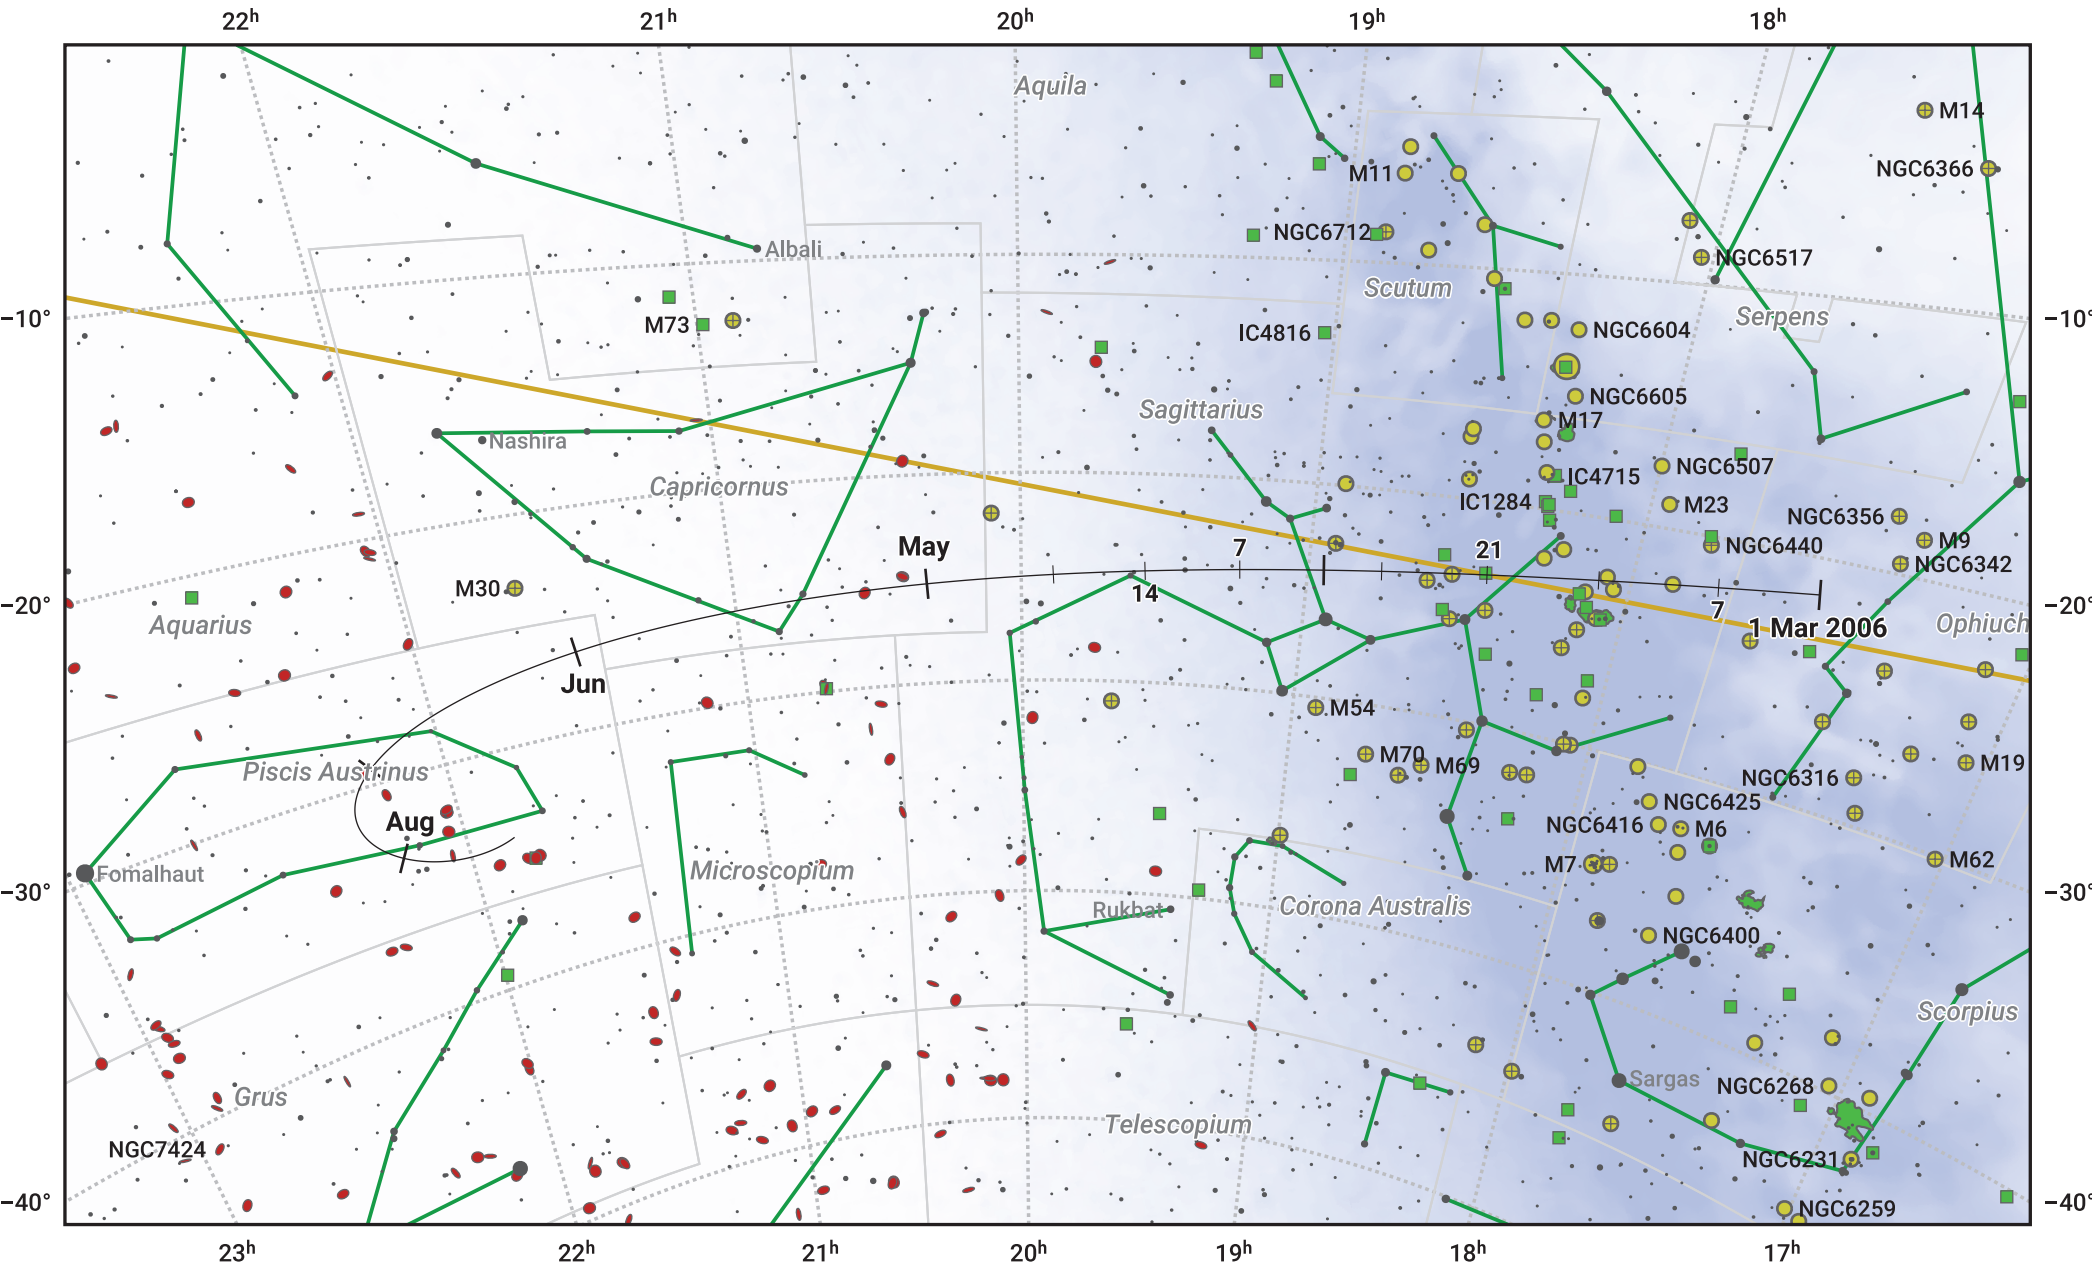

The path of 71P/Clark starting on 1 Mar 2006

© Dominic Ford 2011–2024. Date markers placed at midnight UTC. Downloaded from <https://in-the-sky.org>

Magnitude scale: ● 7.0 ● 6.0 ● 5.0 ● 4.0 ● 3.0 ● 2.0 ● 1.0

— Ecliptic Plane

● Galaxy ■ Bright nebula ● Open cluster ⊕ Globular cluster

Date	Mag
2006 Mar 1	11.8
2006 Mar 25	10.7
2006 Apr 27	9.7
2006 May 1	9.7
2006 Jul 1	9.7
2006 Aug 4	10.8
2006 Aug 25	11.8