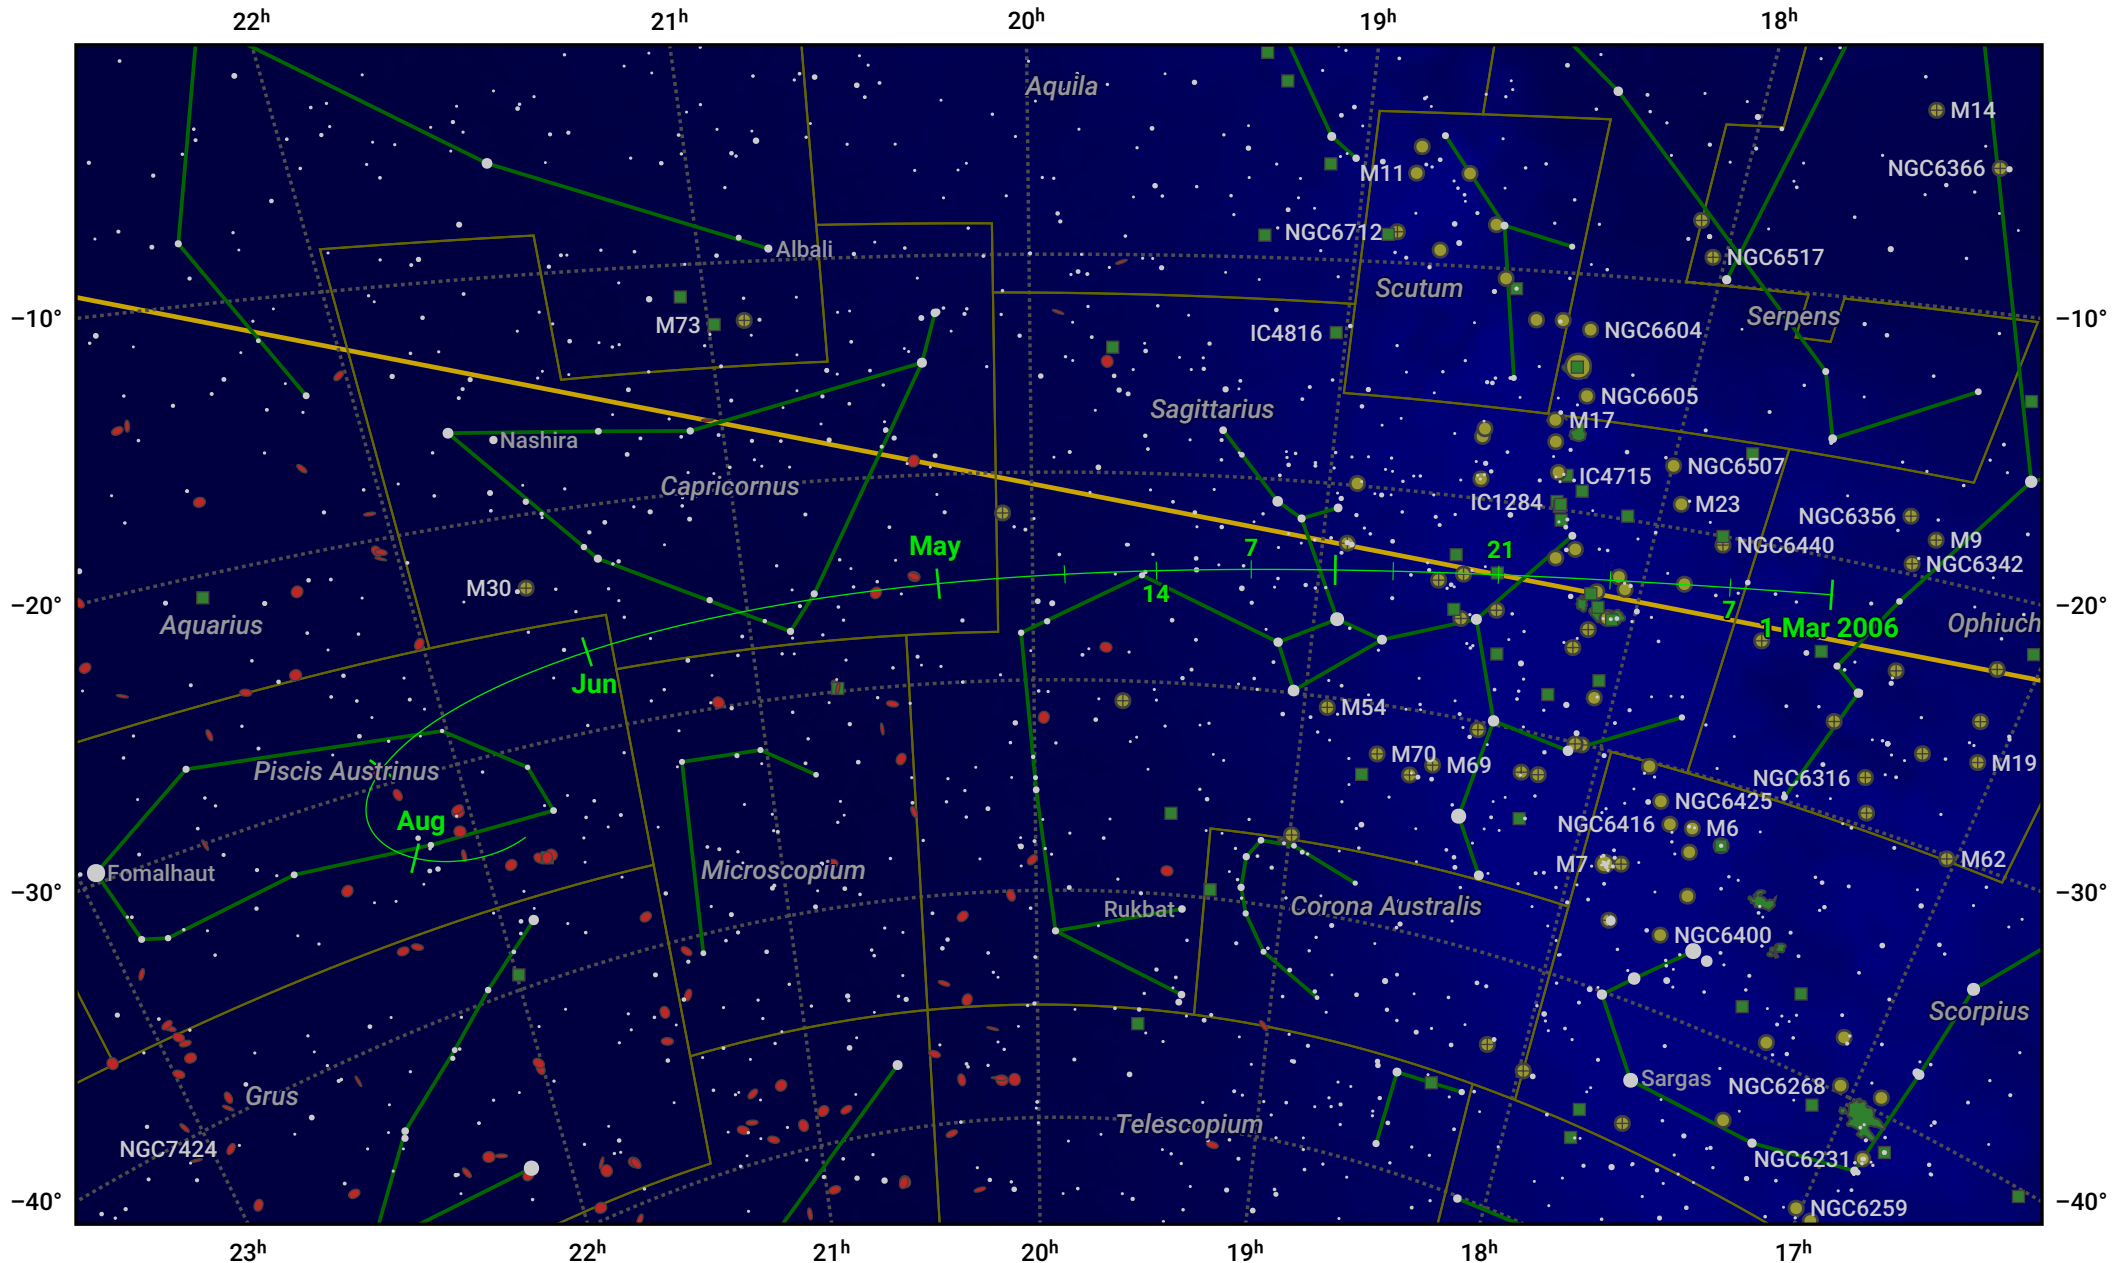

The path of 71P/Clark starting on 1 Mar 2006

© Dominic Ford 2011–2024. Date markers placed at midnight UTC. Downloaded from <https://in-the-sky.org>

Magnitude scale: 7.0 6.0 5.0 4.0 3.0 2.0 1.0

— Ecliptic Plane

Galaxy Bright nebula Open cluster Globular cluster

Date	Mag
2006 Mar 1	11.8
2006 Mar 25	10.7
2006 Apr 27	9.7
2006 May 1	9.7
2006 Jul 1	9.7
2006 Aug 4	10.8
2006 Aug 25	11.8