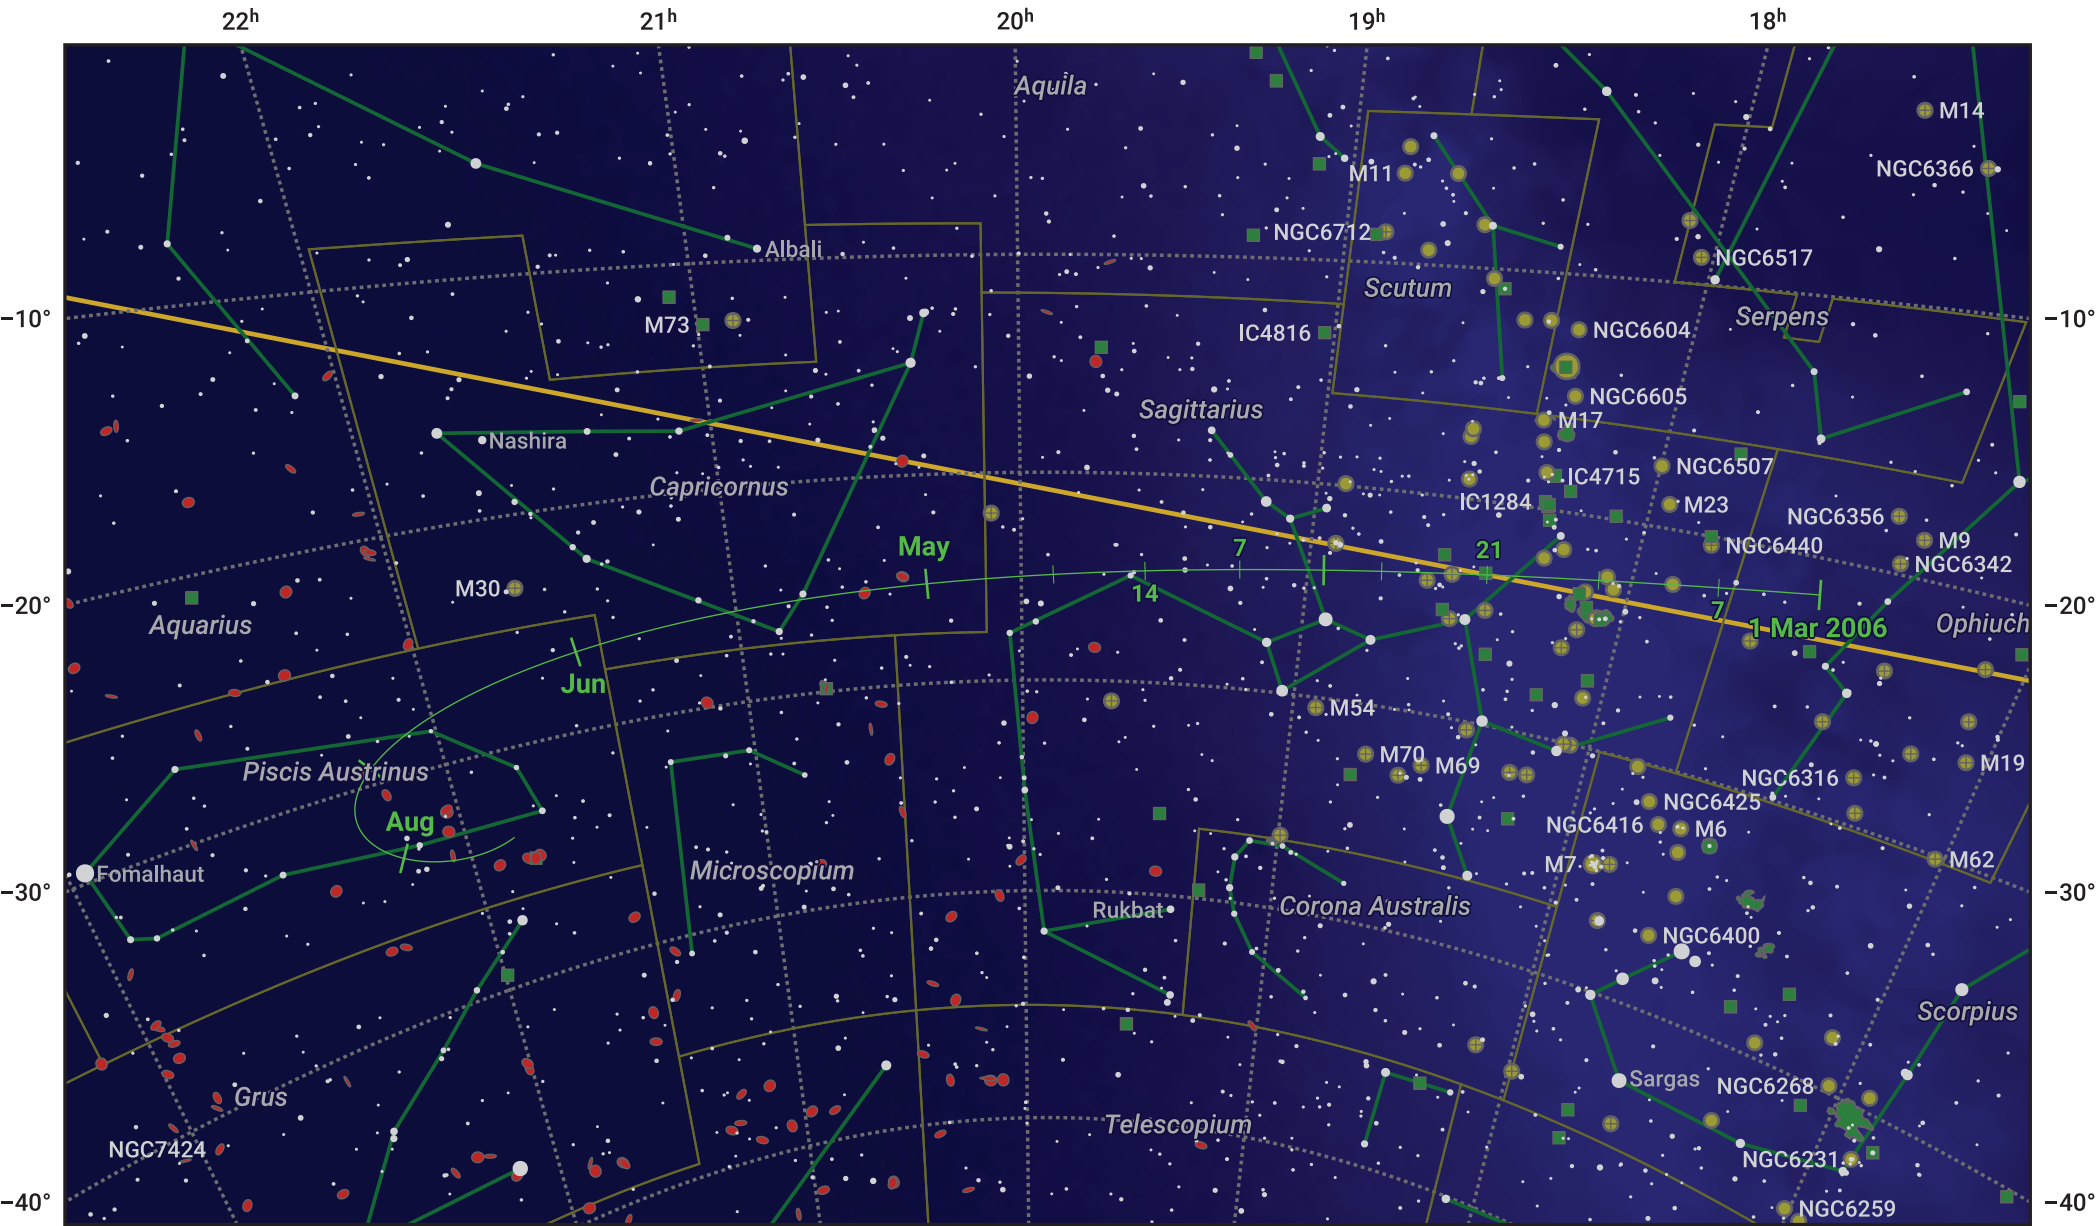

The path of 71P/Clark starting on 1 Mar 2006

© Dominic Ford 2011–2024. Date markers placed at midnight UTC. Downloaded from <https://in-the-sky.org>

Magnitude scale: ● 7.0 ● 6.0 ● 5.0 ● 4.0 ● 3.0 ● 2.0 ● 1.0

— Ecliptic Plane

● Galaxy ■ Bright nebula ● Open cluster ● Globular cluster

Date	Mag
2006 Mar 1	11.8
2006 Mar 25	10.7
2006 Apr 27	9.7
2006 May 1	9.7
2006 Jul 1	9.7
2006 Aug 4	10.8
2006 Aug 25	11.8