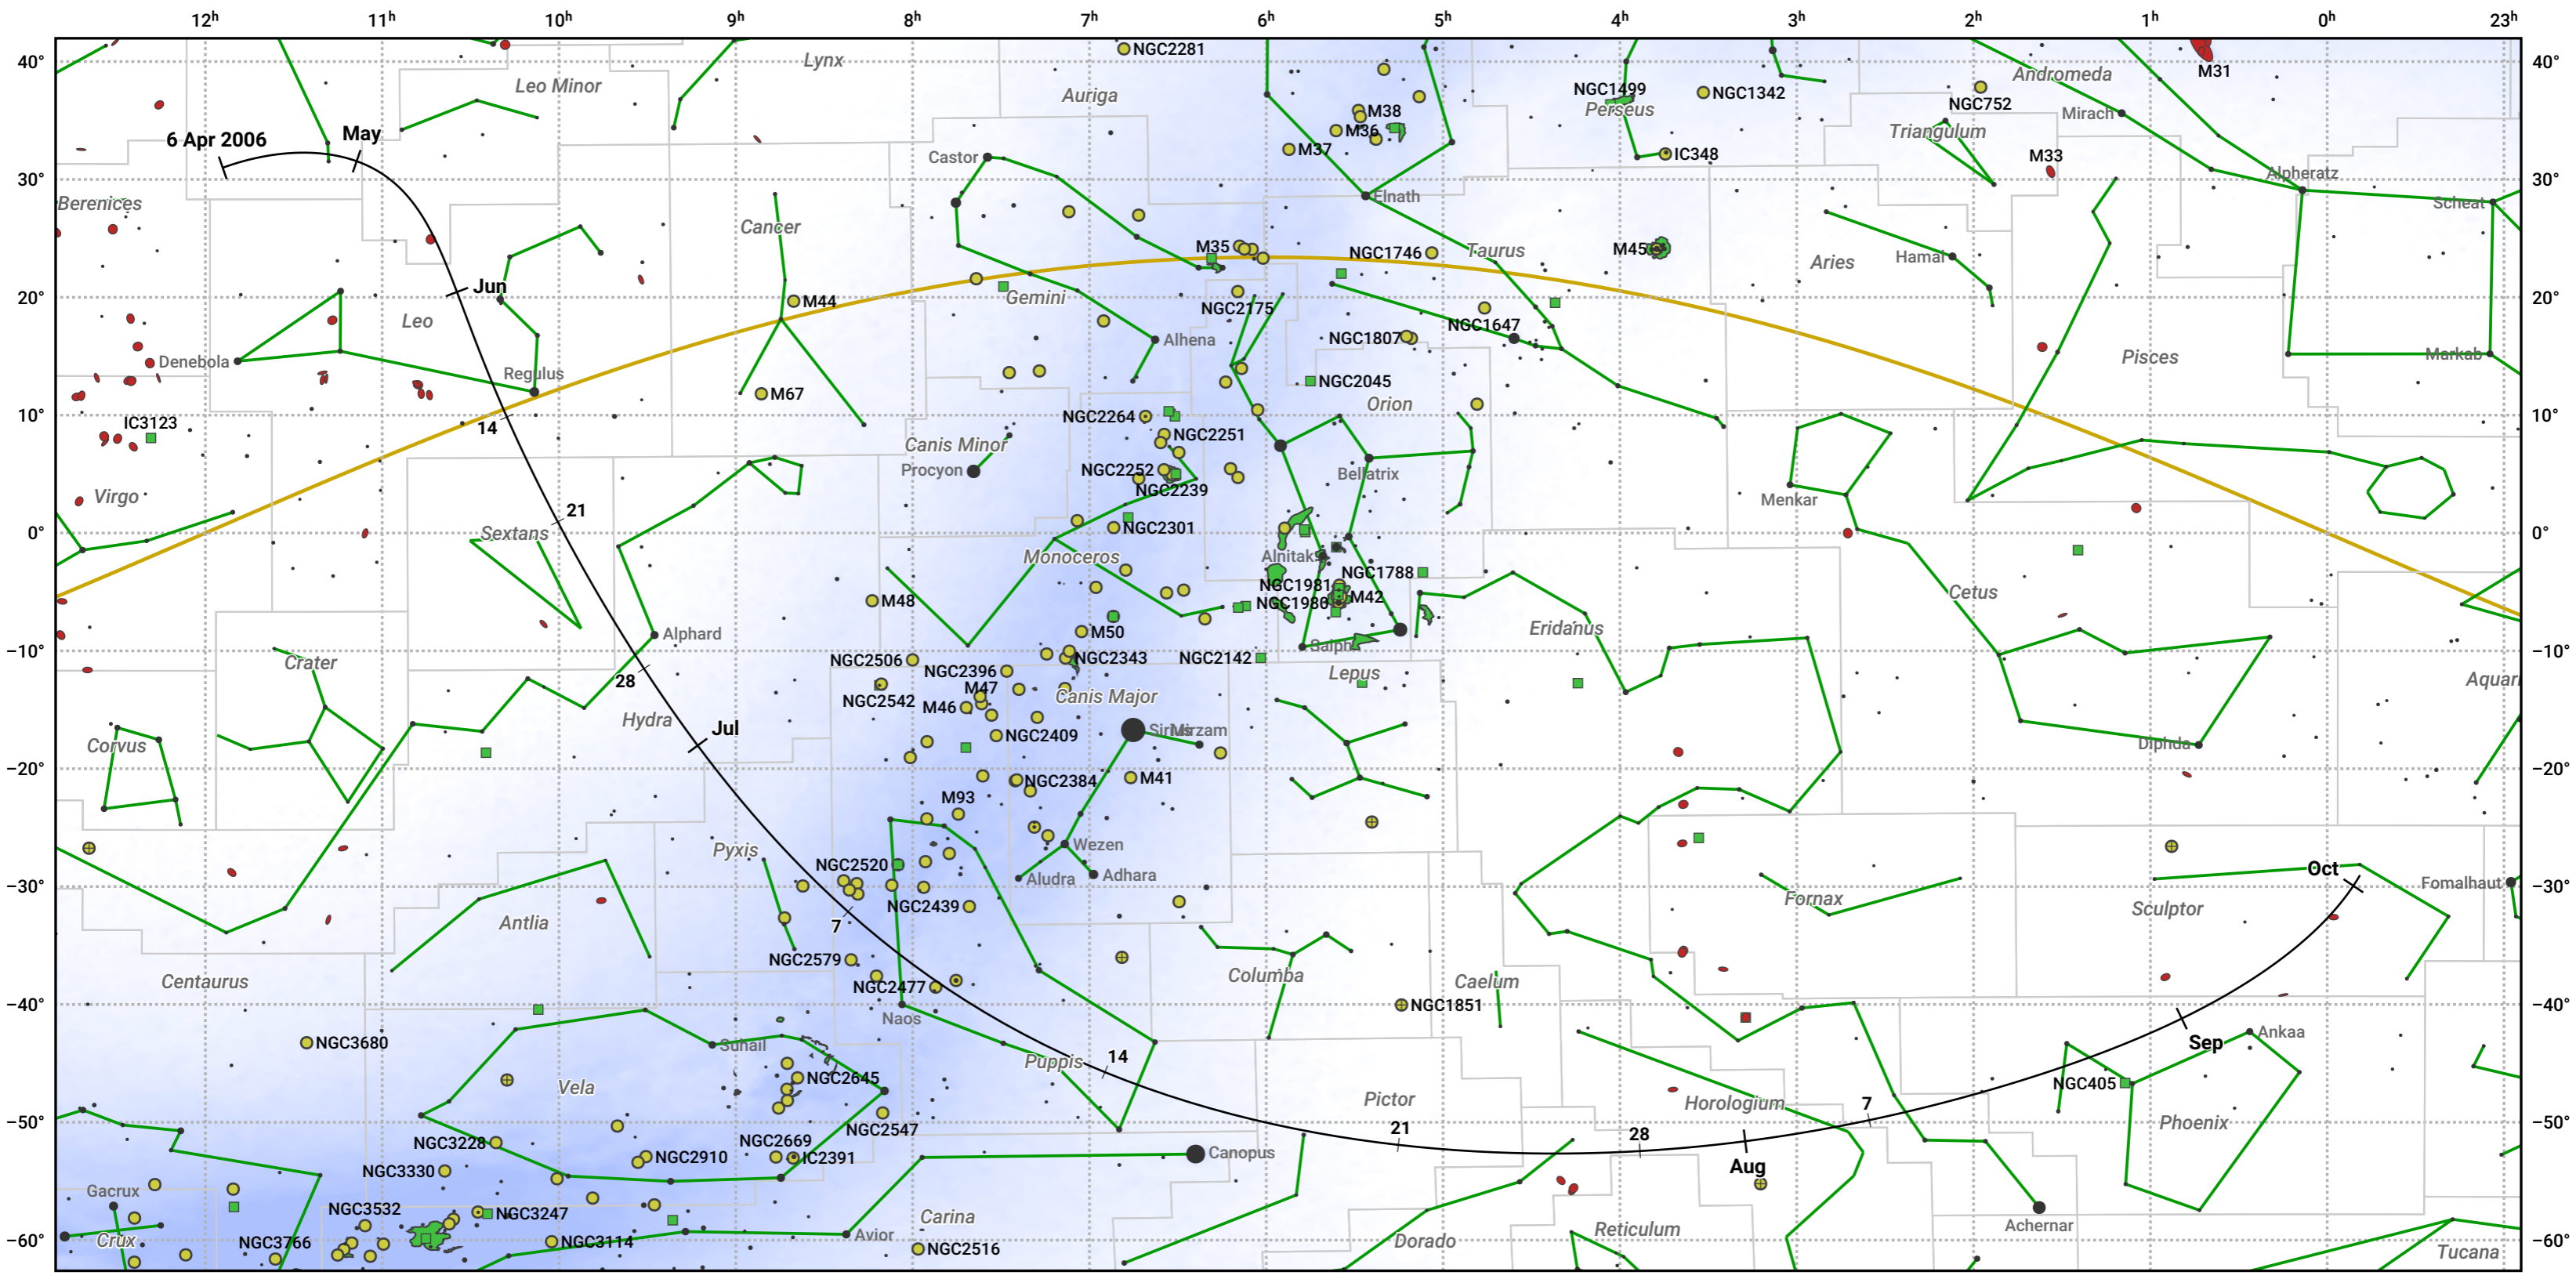

The path of 73P/Schwassmann-Wachmann starting on 6 Apr 2006

© Dominic Ford 2011–2024. Date markers placed at midnight UTC. Downloaded from <https://in-the-sky.org>

Magnitude scale: · 5.0 · 4.0 · 3.0 · 2.0 · 1.0 ● 0.0 ● -1.0 ● -2.0

— Ecliptic Plane

● Galaxy ■ Bright nebula ● Open cluster ⊕ Globular cluster

Date	Mag
2006 Apr 22	11.5
2006 May 1	10.9
2006 May 6	10.5
2006 May 19	9.5
2006 Jun 1	8.4
2006 Jun 14	7.3
2006 Jun 29	6.3
2006 Jul 1	6.2
2006 Jul 25	7.3
2006 Aug 5	8.4
2006 Aug 16	9.5
2006 Aug 27	10.6
2006 Sep 1	11.0
2006 Sep 7	11.6
2006 Sep 18	12.6
2006 Sep 30	13.6