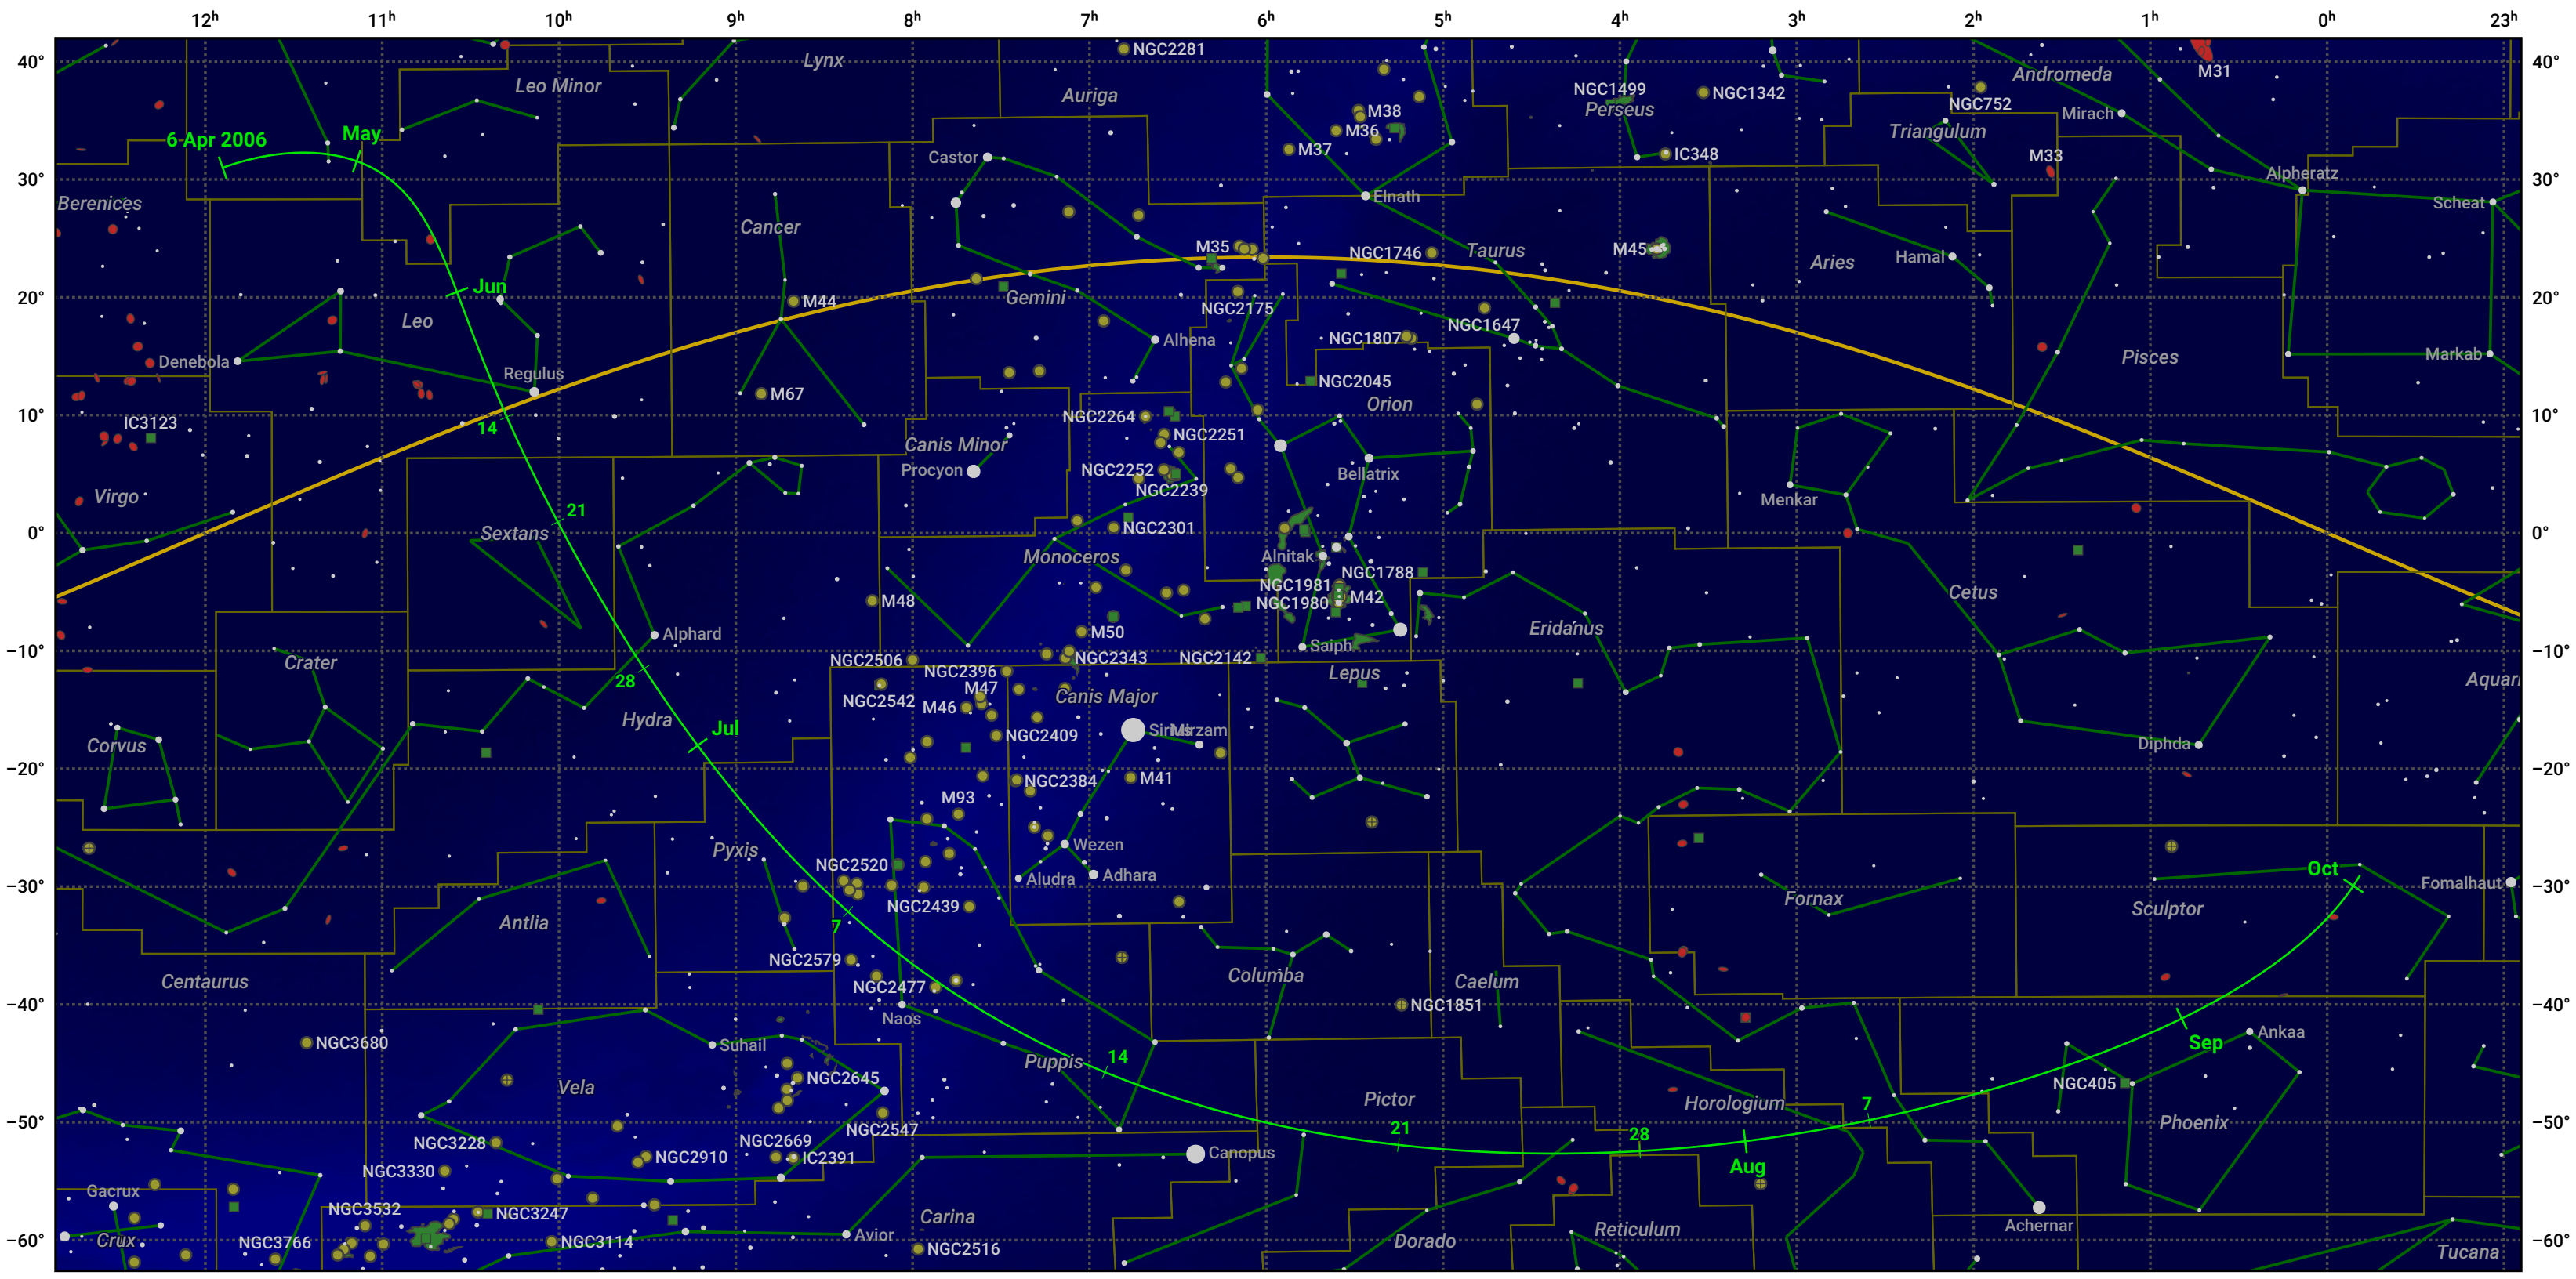

The path of 73P/Schwassmann-Wachmann starting on 6 Apr 2006

© Dominic Ford 2011–2024. Date markers placed at midnight UTC. Downloaded from <https://in-the-sky.org>

Magnitude scale: · 5.0 · 4.0 · 3.0 · 2.0 · 1.0 ● 0.0 ● -1.0 ● -2.0

— Ecliptic Plane

● Galaxy ■ Bright nebula ● Open cluster ● Globular cluster

Date	Mag
2006 Apr 22	11.5
2006 May 1	10.9
2006 May 6	10.5
2006 May 19	9.5
2006 Jun 1	8.4
2006 Jun 14	7.3
2006 Jun 29	6.3
2006 Jul 1	6.2
2006 Jul 25	7.3
2006 Aug 5	8.4
2006 Aug 16	9.5
2006 Aug 27	10.6
2006 Sep 1	11.0
2006 Sep 7	11.6
2006 Sep 18	12.6
2006 Sep 30	13.6