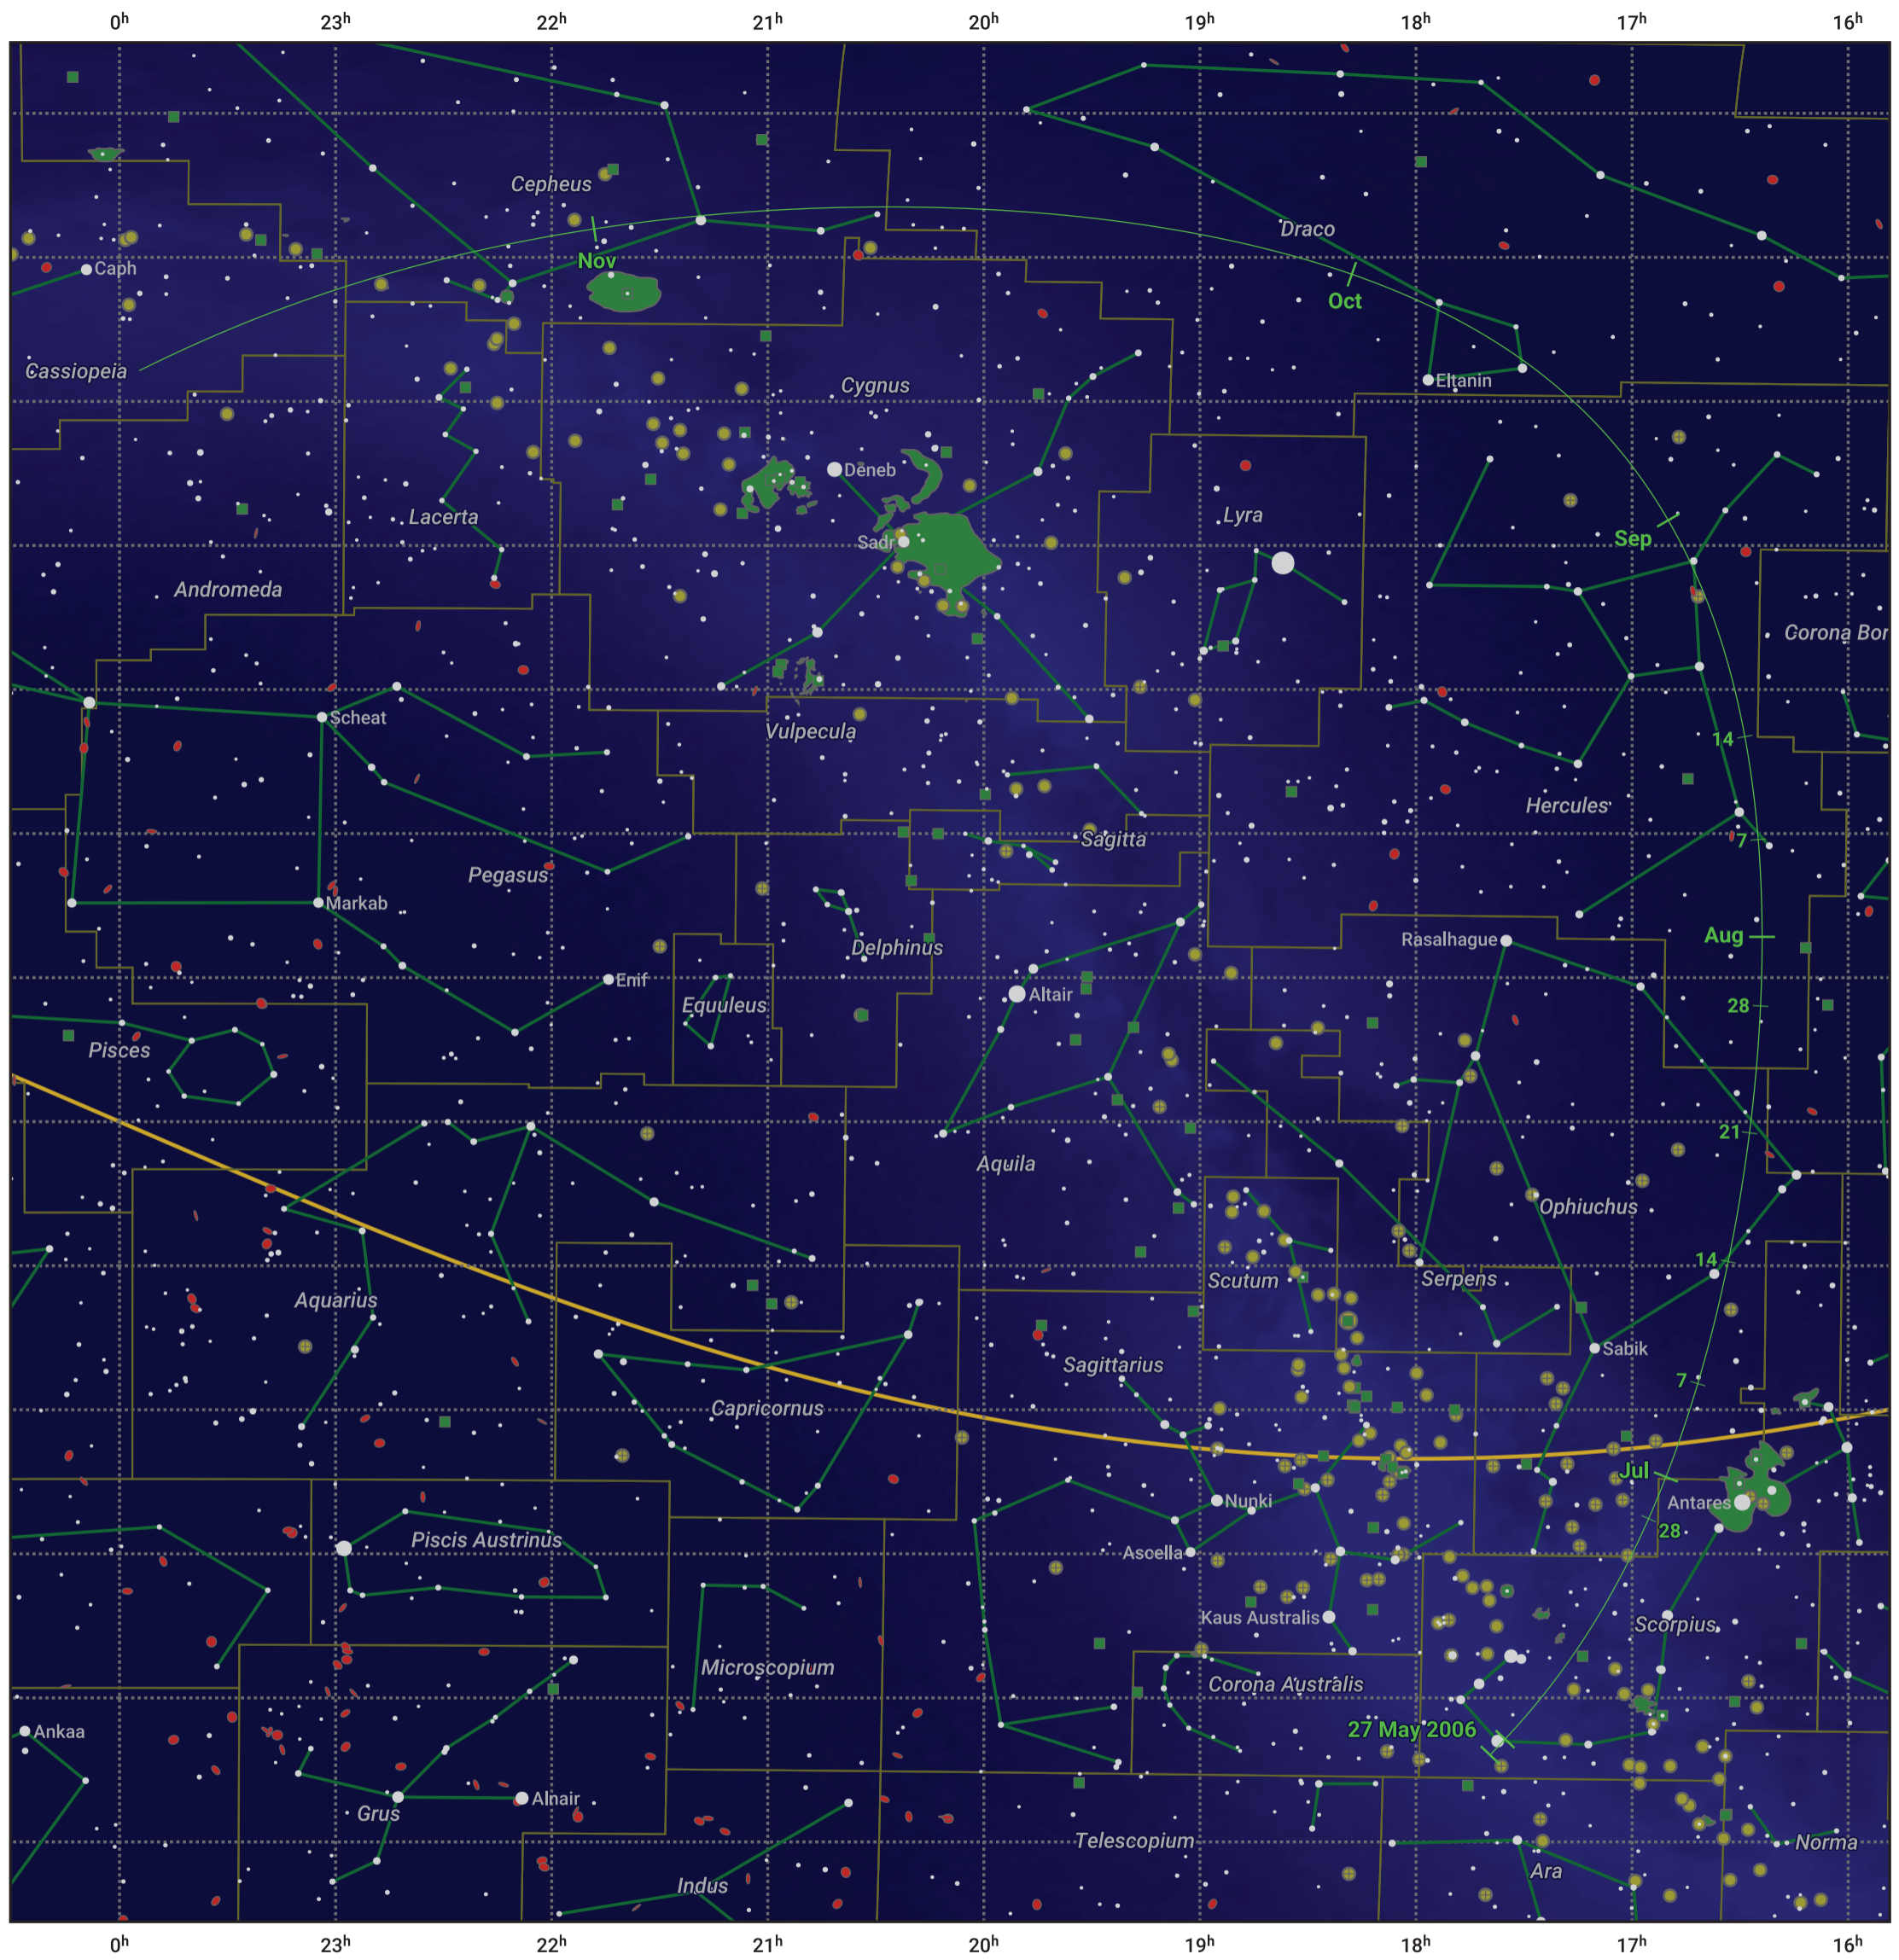

The path of 177P/Barnard starting on 27 May 2006

© Dominic Ford 2011–2024. Date markers placed at midnight UTC. Downloaded from <https://in-the-sky.org>

Magnitude scale: 6.0 5.0 4.0 3.0 2.0 1.0 0.0

Ecliptic Plane

Galaxy
 Bright nebula
 Open cluster
 Globular cluster

Date	Mag
2006 Jun 9	12.4
2006 Jun 22	11.3
2006 Jul 1	10.6
2006 Jul 5	10.3
2006 Jul 22	9.3
2006 Sep 1	8.5
2006 Oct 22	10.4
2006 Nov 1	11.0
2006 Nov 8	11.4
2006 Nov 23	12.4