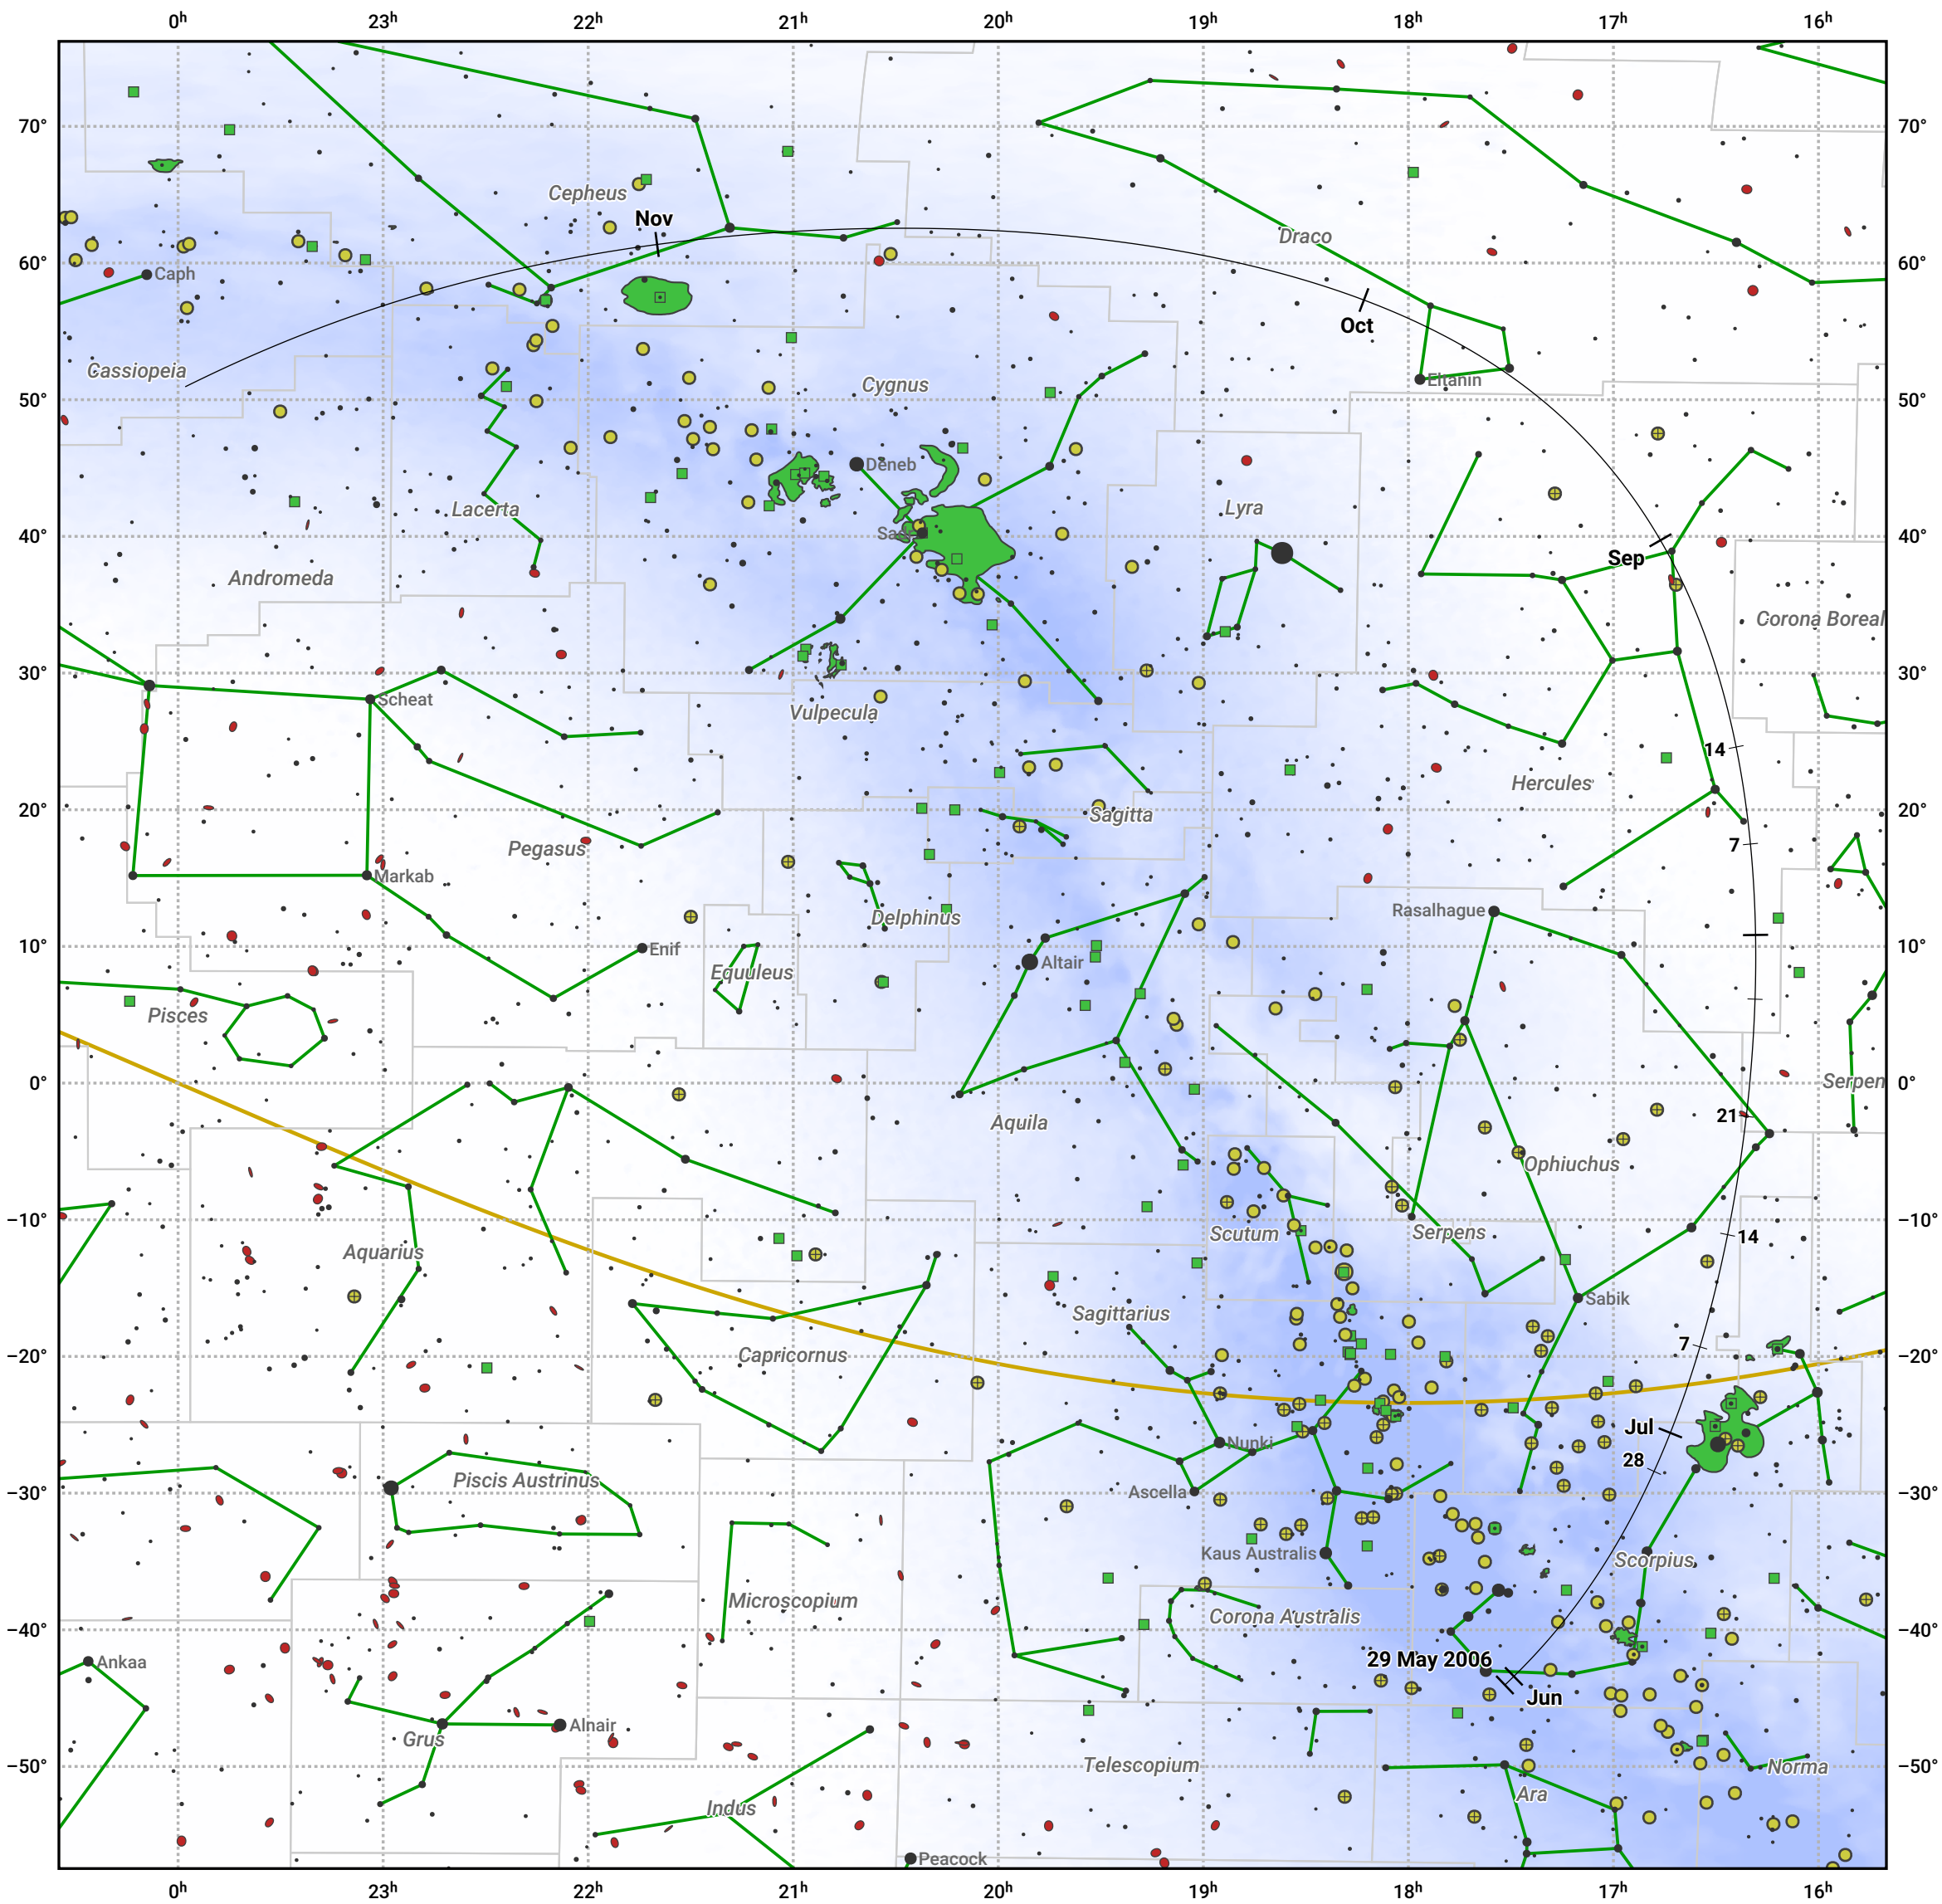

The path of 177P/Barnard starting on 29 May 2006

© Dominic Ford 2011–2024. Date markers placed at midnight UTC. Downloaded from <https://in-the-sky.org>

Magnitude scale: 6.0 5.0 4.0 3.0 2.0 1.0 0.0

Ecliptic Plane

Galaxy Bright nebula Open cluster Globular cluster

Date	Mag
2006 Jun 11	12.3
2006 Jun 24	11.2
2006 Jul 1	10.7
2006 Jul 8	10.2
2006 Jul 27	9.2
2006 Sep 1	8.5
2006 Oct 20	10.2
2006 Nov 1	10.9
2006 Nov 6	11.2
2006 Nov 22	12.3