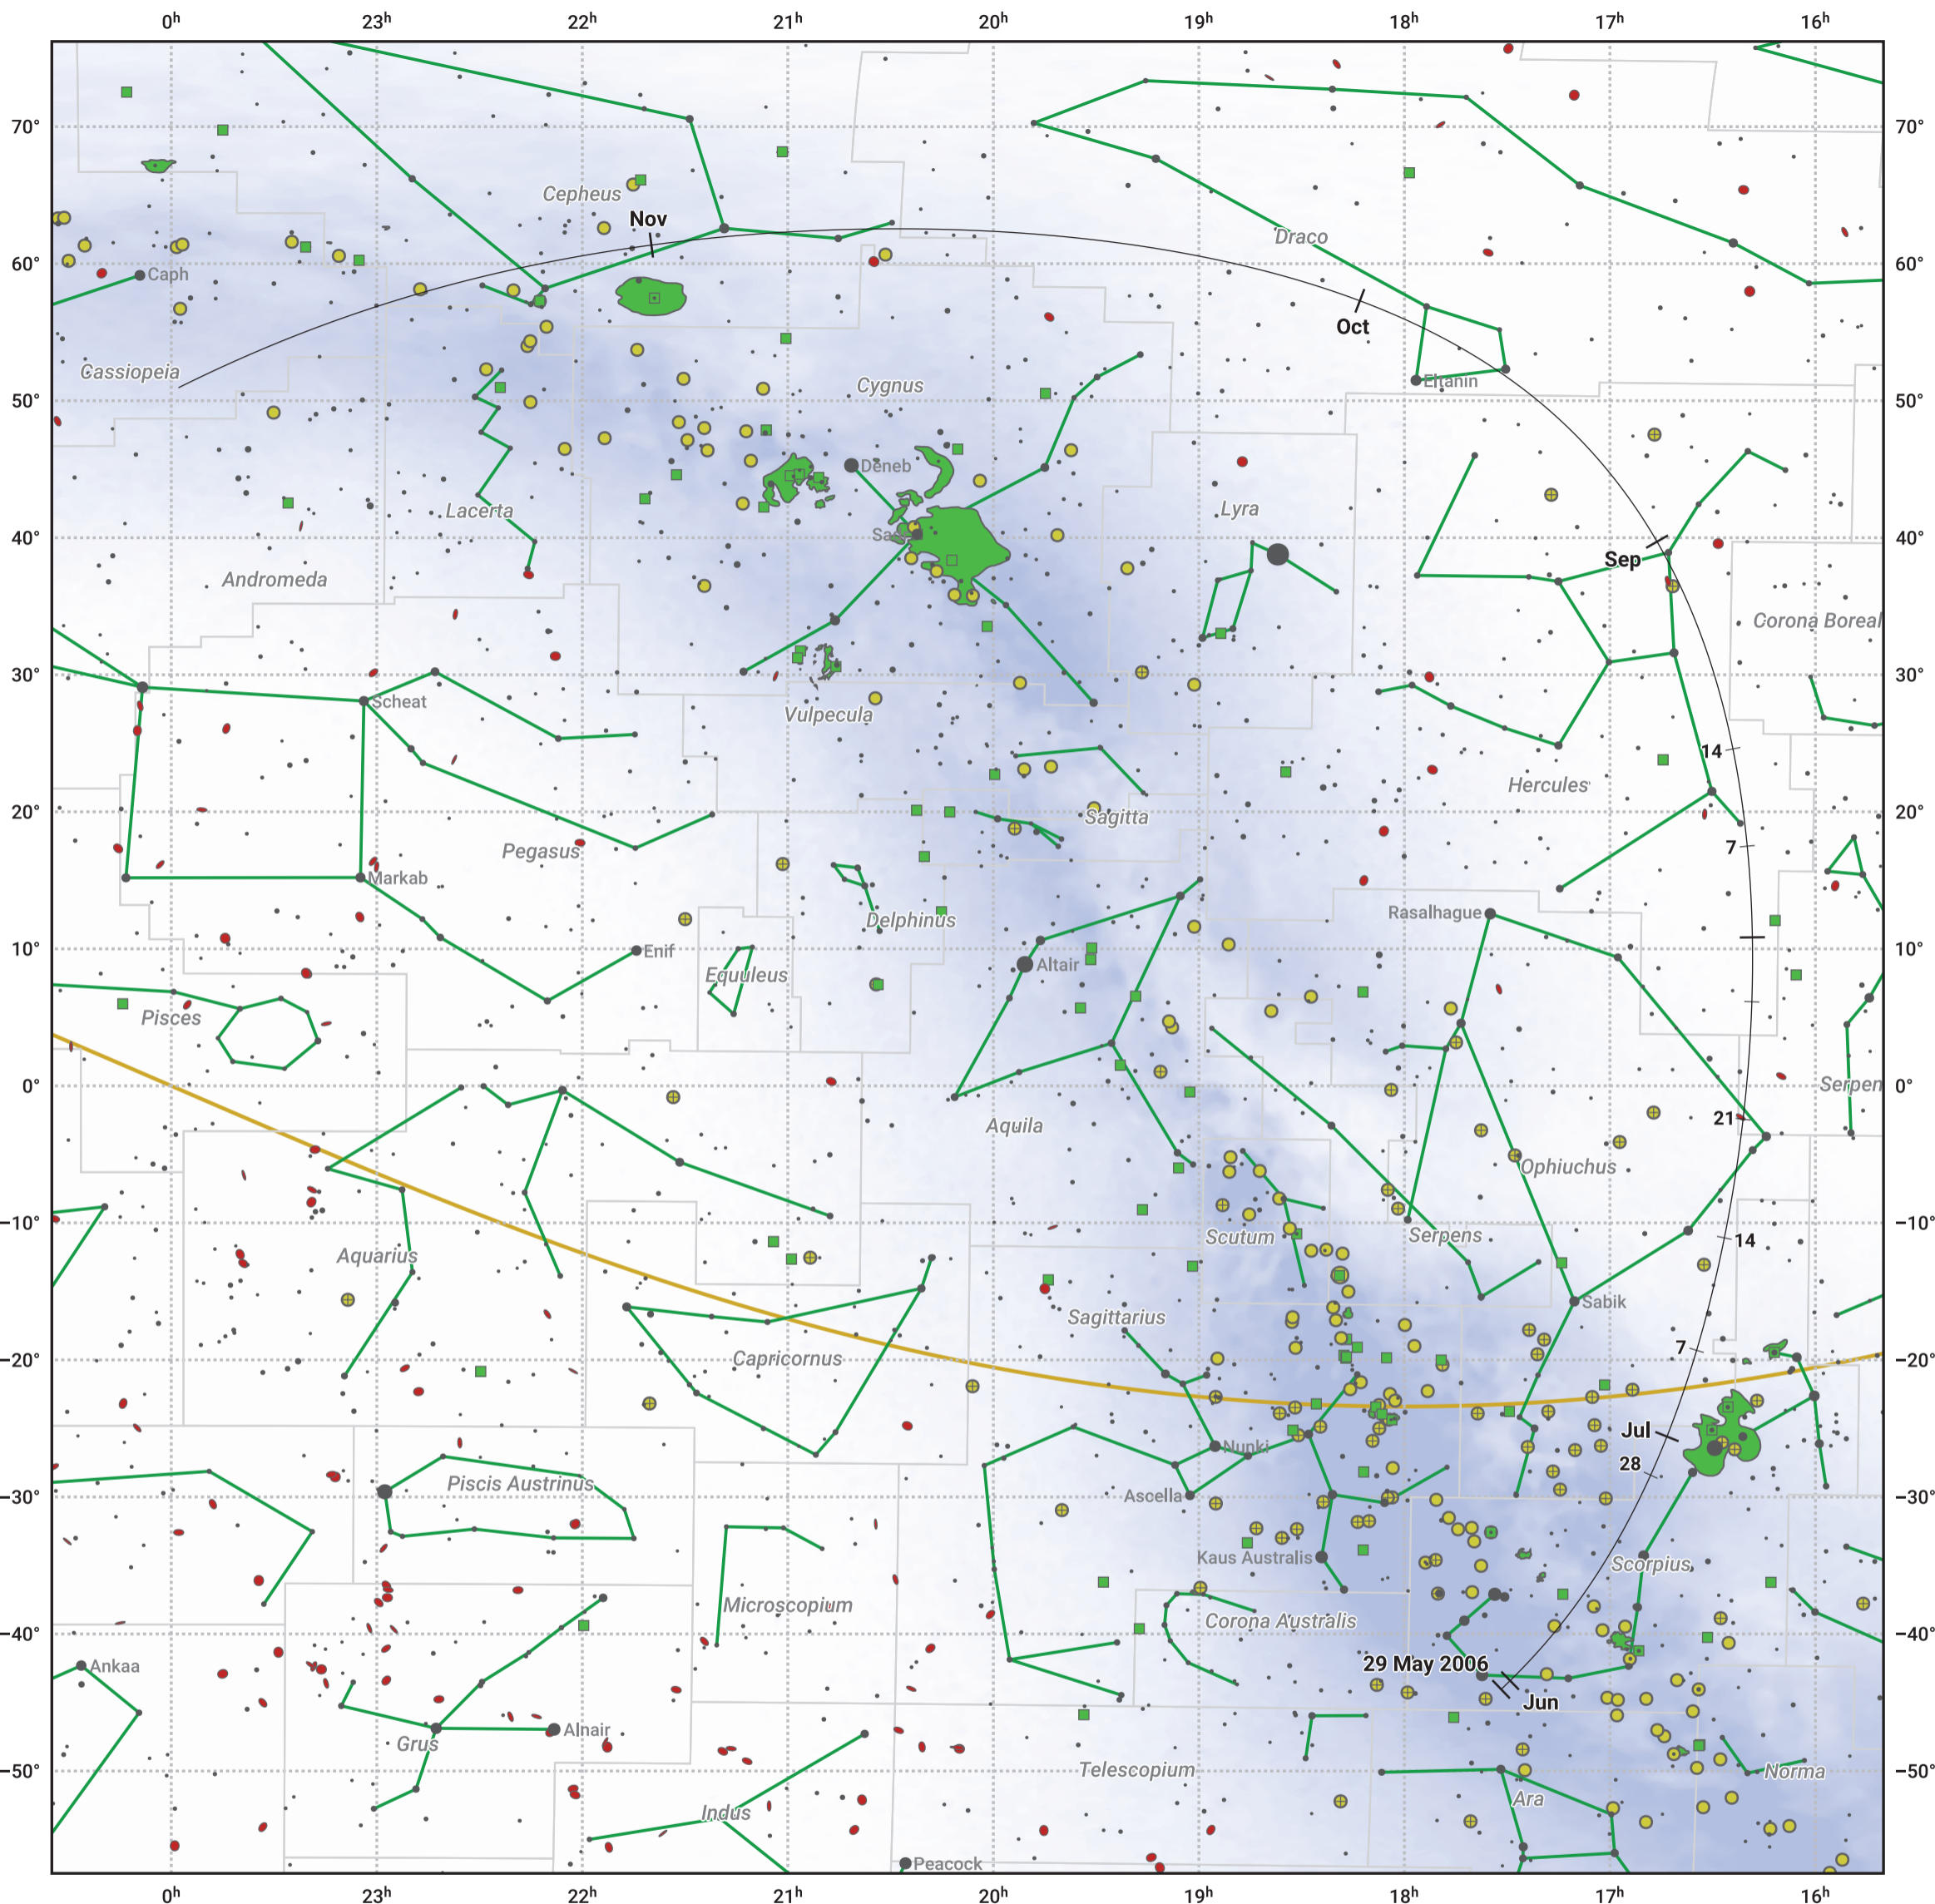

The path of 177P/Barnard starting on 29 May 2006

© Dominic Ford 2011–2024. Date markers placed at midnight UTC. Downloaded from <https://in-the-sky.org>

Magnitude scale: ● 6.0 ● 5.0 ● 4.0 ● 3.0 ● 2.0 ● 1.0 ● 0.0

— Ecliptic Plane

● Galaxy ■ Bright nebula ● Open cluster ● Globular cluster

Date	Mag
2006 Jun 11	12.3
2006 Jun 24	11.2
2006 Jul 1	10.7
2006 Jul 8	10.2
2006 Jul 27	9.2
2006 Sep 1	8.5
2006 Oct 20	10.2
2006 Nov 1	10.9
2006 Nov 6	11.2
2006 Nov 22	12.3