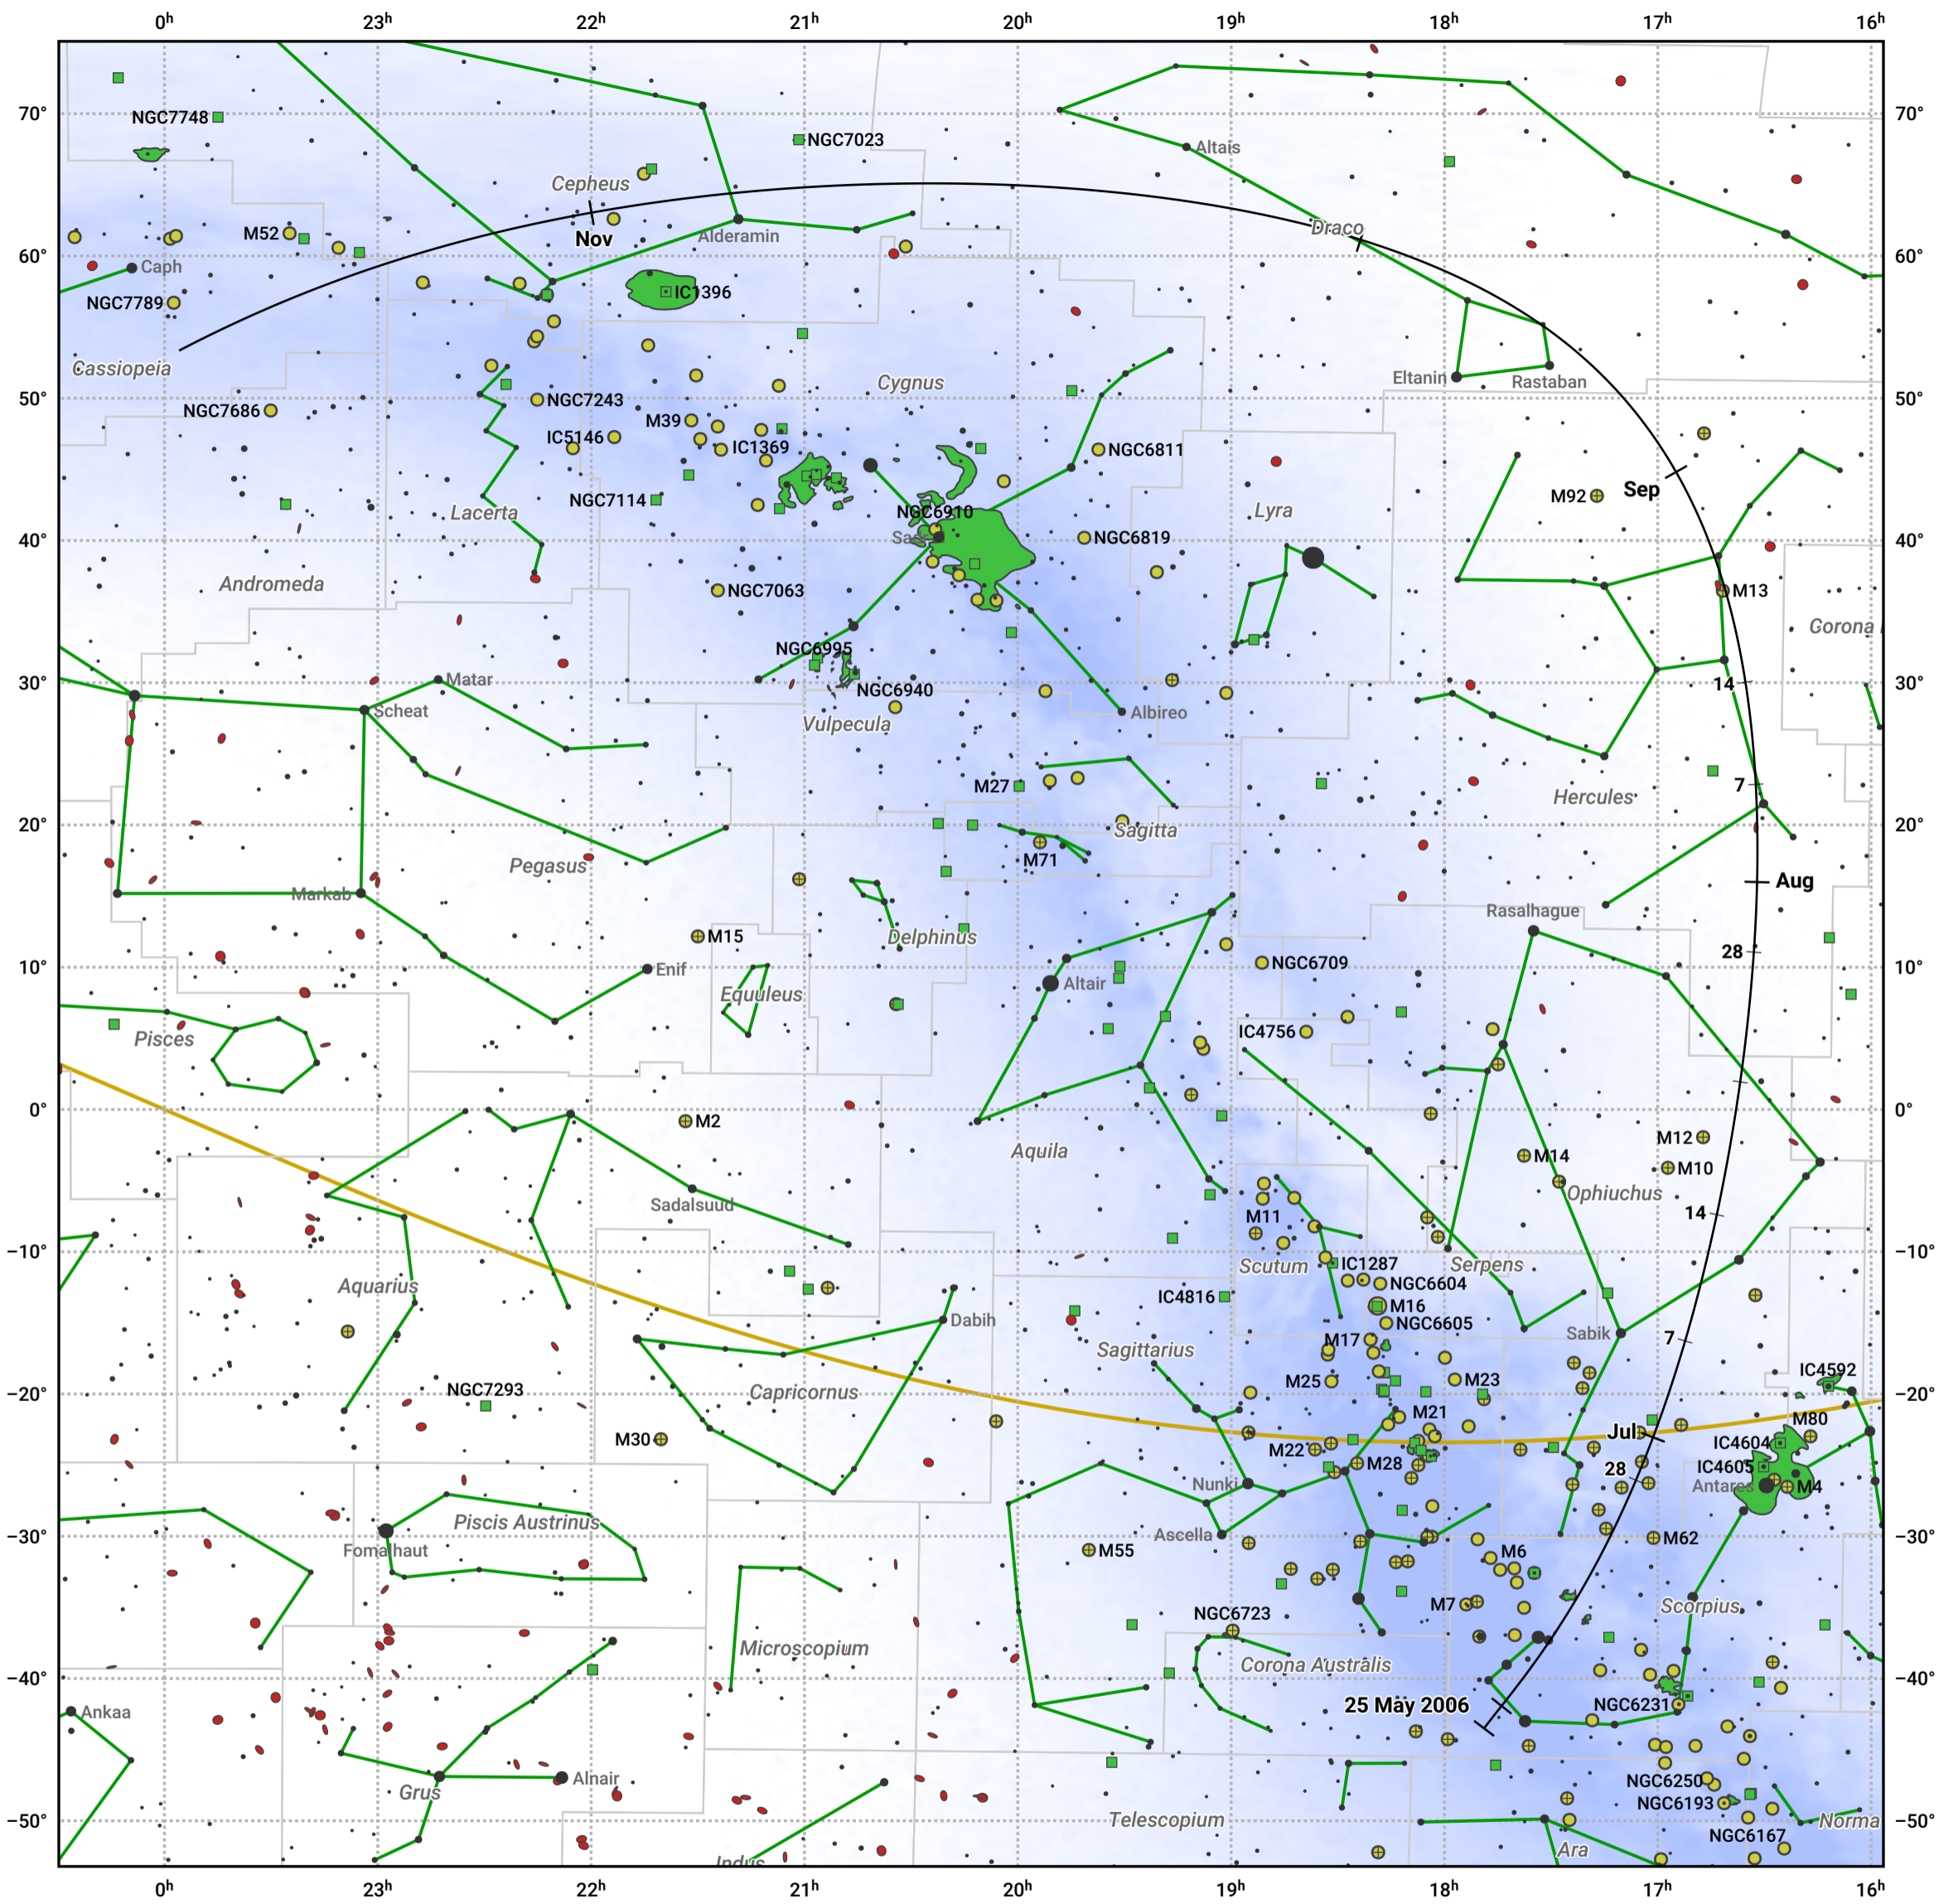

# The path of 177P/Barnard starting on 25 May 2006

© Dominic Ford 2011–2024. Date markers placed at midnight UTC. Downloaded from <https://in-the-sky.org>

Magnitude scale: ● 6.0 ● 5.0 ● 4.0 ● 3.0 ● 2.0 ● 1.0 ● 0.0

— Ecliptic Plane

● Galaxy    ■ Bright nebula    ● Open cluster    ⊕ Globular cluster

Date	Mag
2006 Jun 7	12.5
2006 Jun 19	11.5
2006 Jul 1	10.5
2006 Jul 2	10.4
2006 Jul 18	9.4
2006 Sep 1	8.5
2006 Oct 22	10.4
2006 Nov 1	11.0
2006 Nov 8	11.5