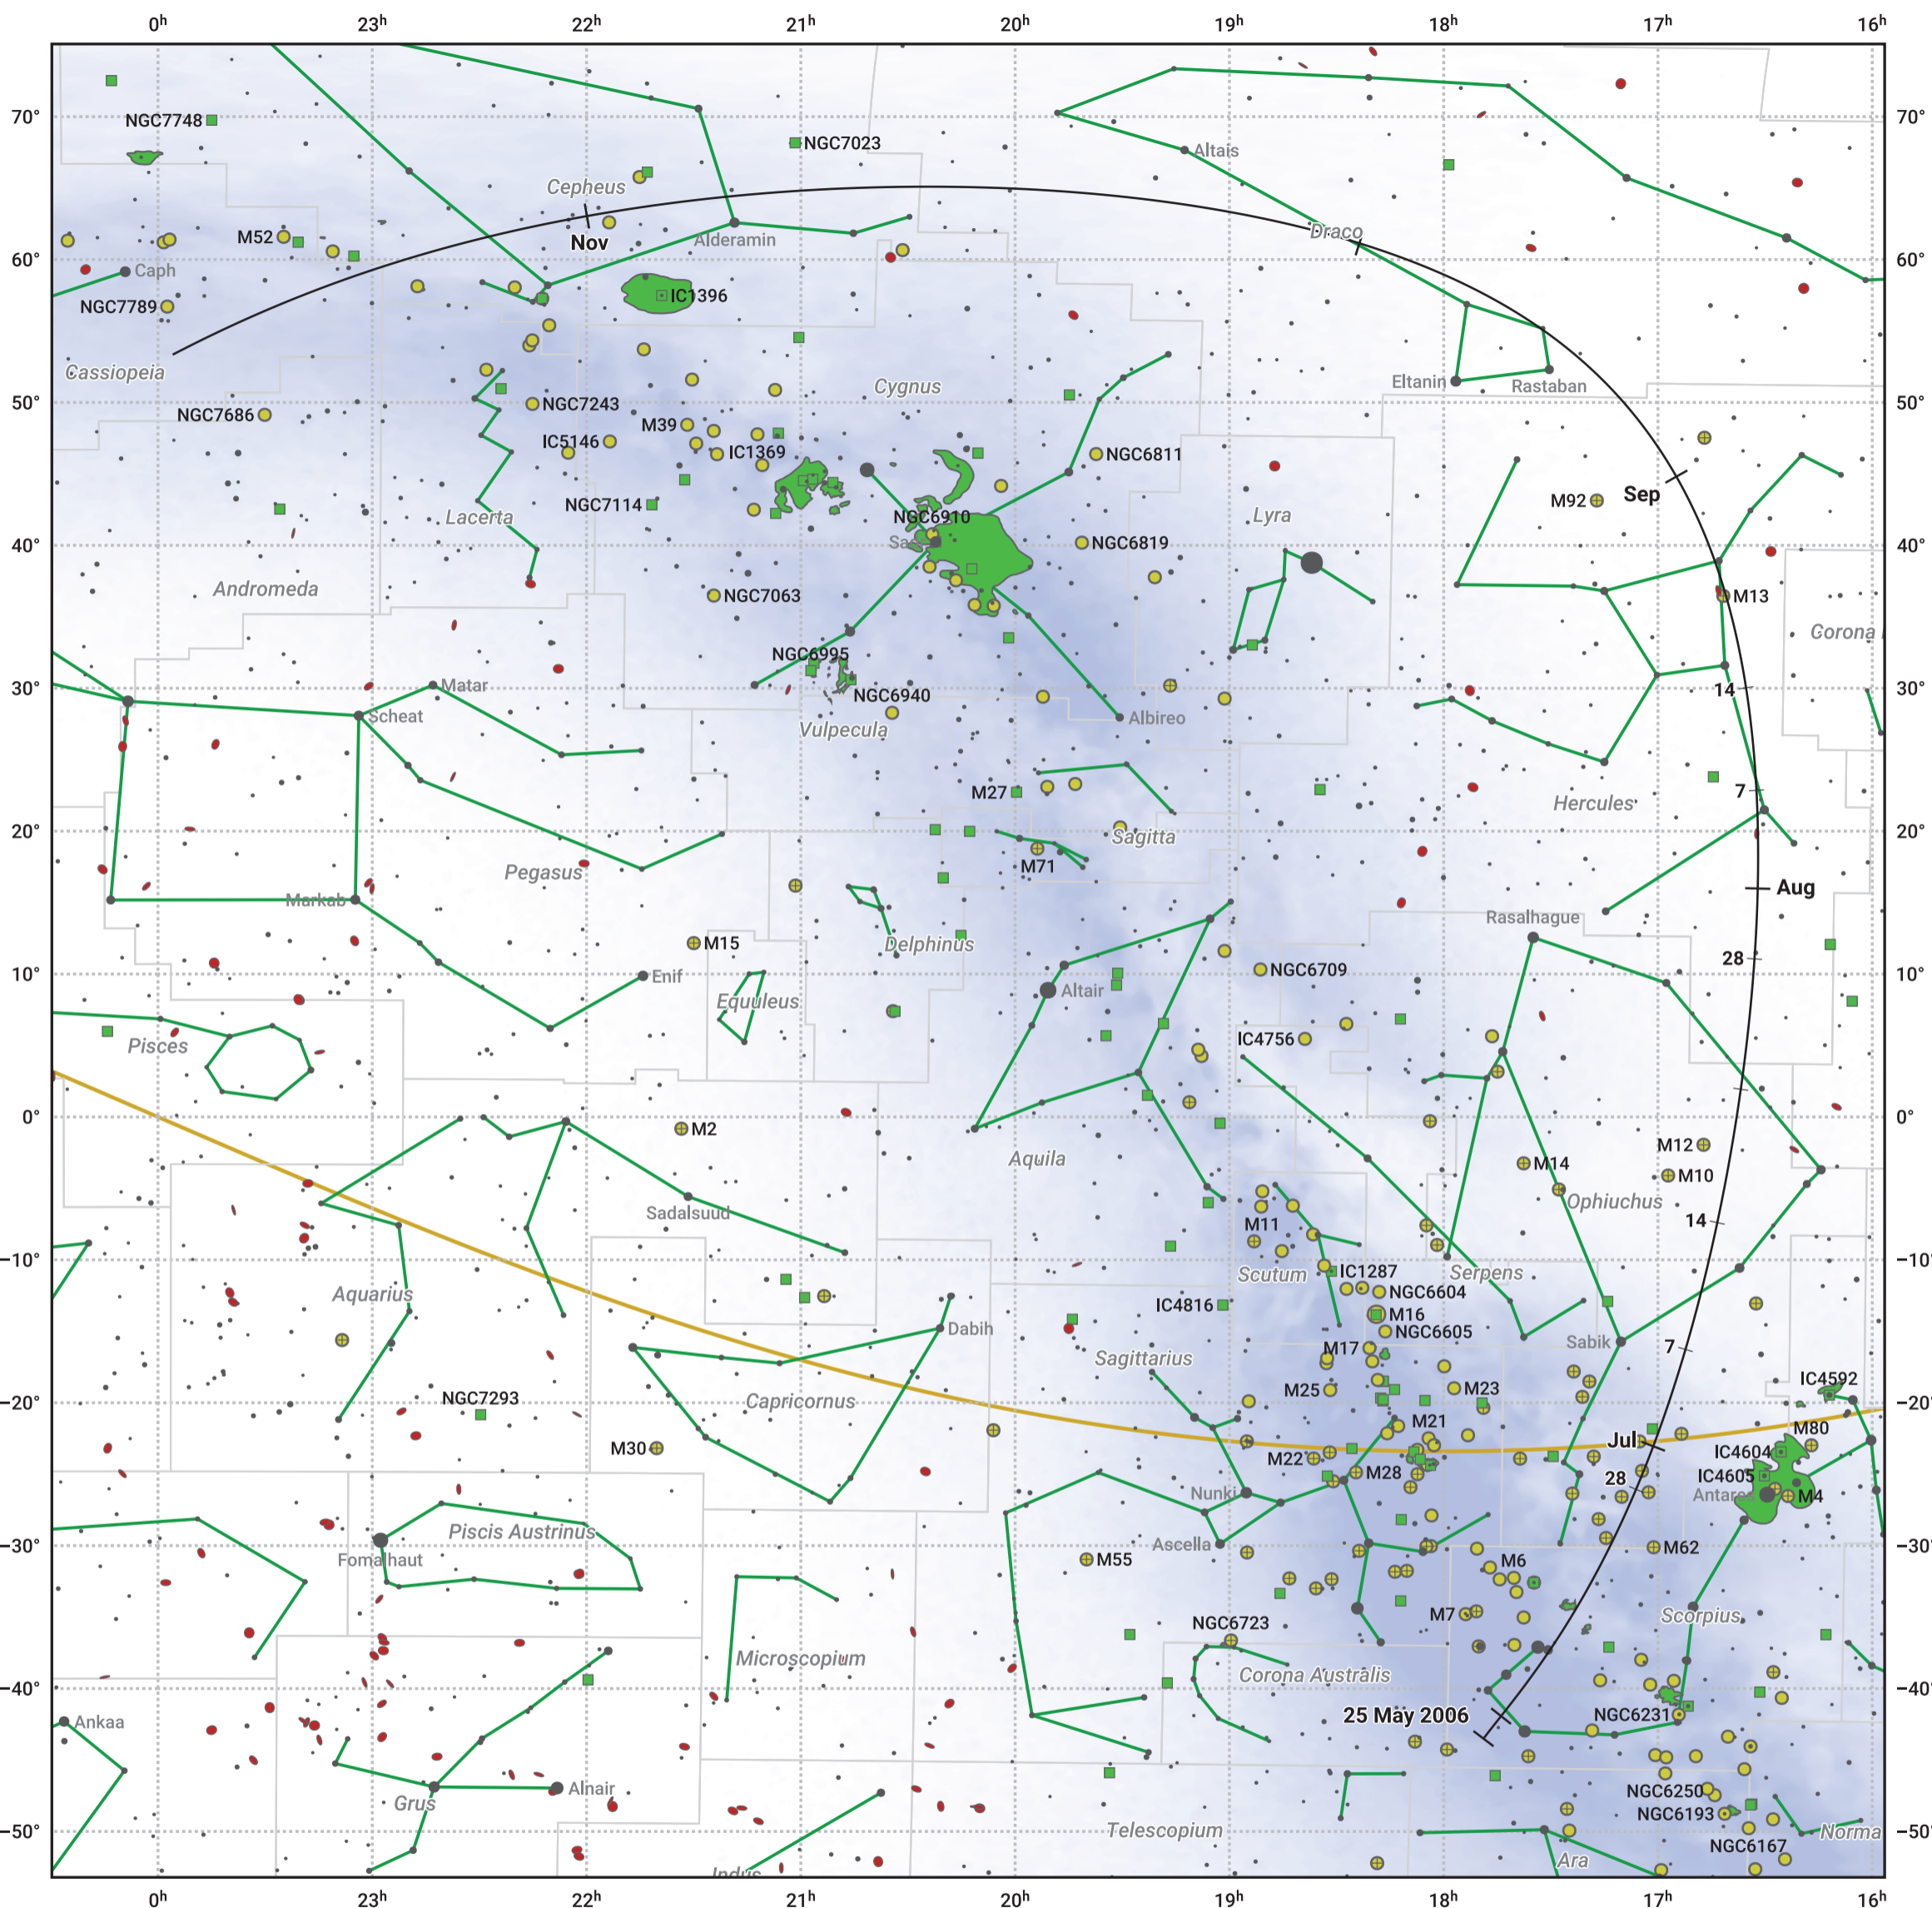

# The path of 177P/Barnard starting on 25 May 2006

© Dominic Ford 2011–2024. Date markers placed at midnight UTC. Downloaded from <https://in-the-sky.org>

Magnitude scale:  6.0  5.0  4.0  3.0  2.0  1.0  0.0

Ecliptic Plane

Galaxy  Bright nebula  Open cluster  Globular cluster

Date	Mag
2006 Jun 7	12.5
2006 Jun 19	11.5
2006 Jul 1	10.5
2006 Jul 2	10.4
2006 Jul 18	9.4
2006 Sep 1	8.5
2006 Oct 22	10.4
2006 Nov 1	11.0
2006 Nov 8	11.5