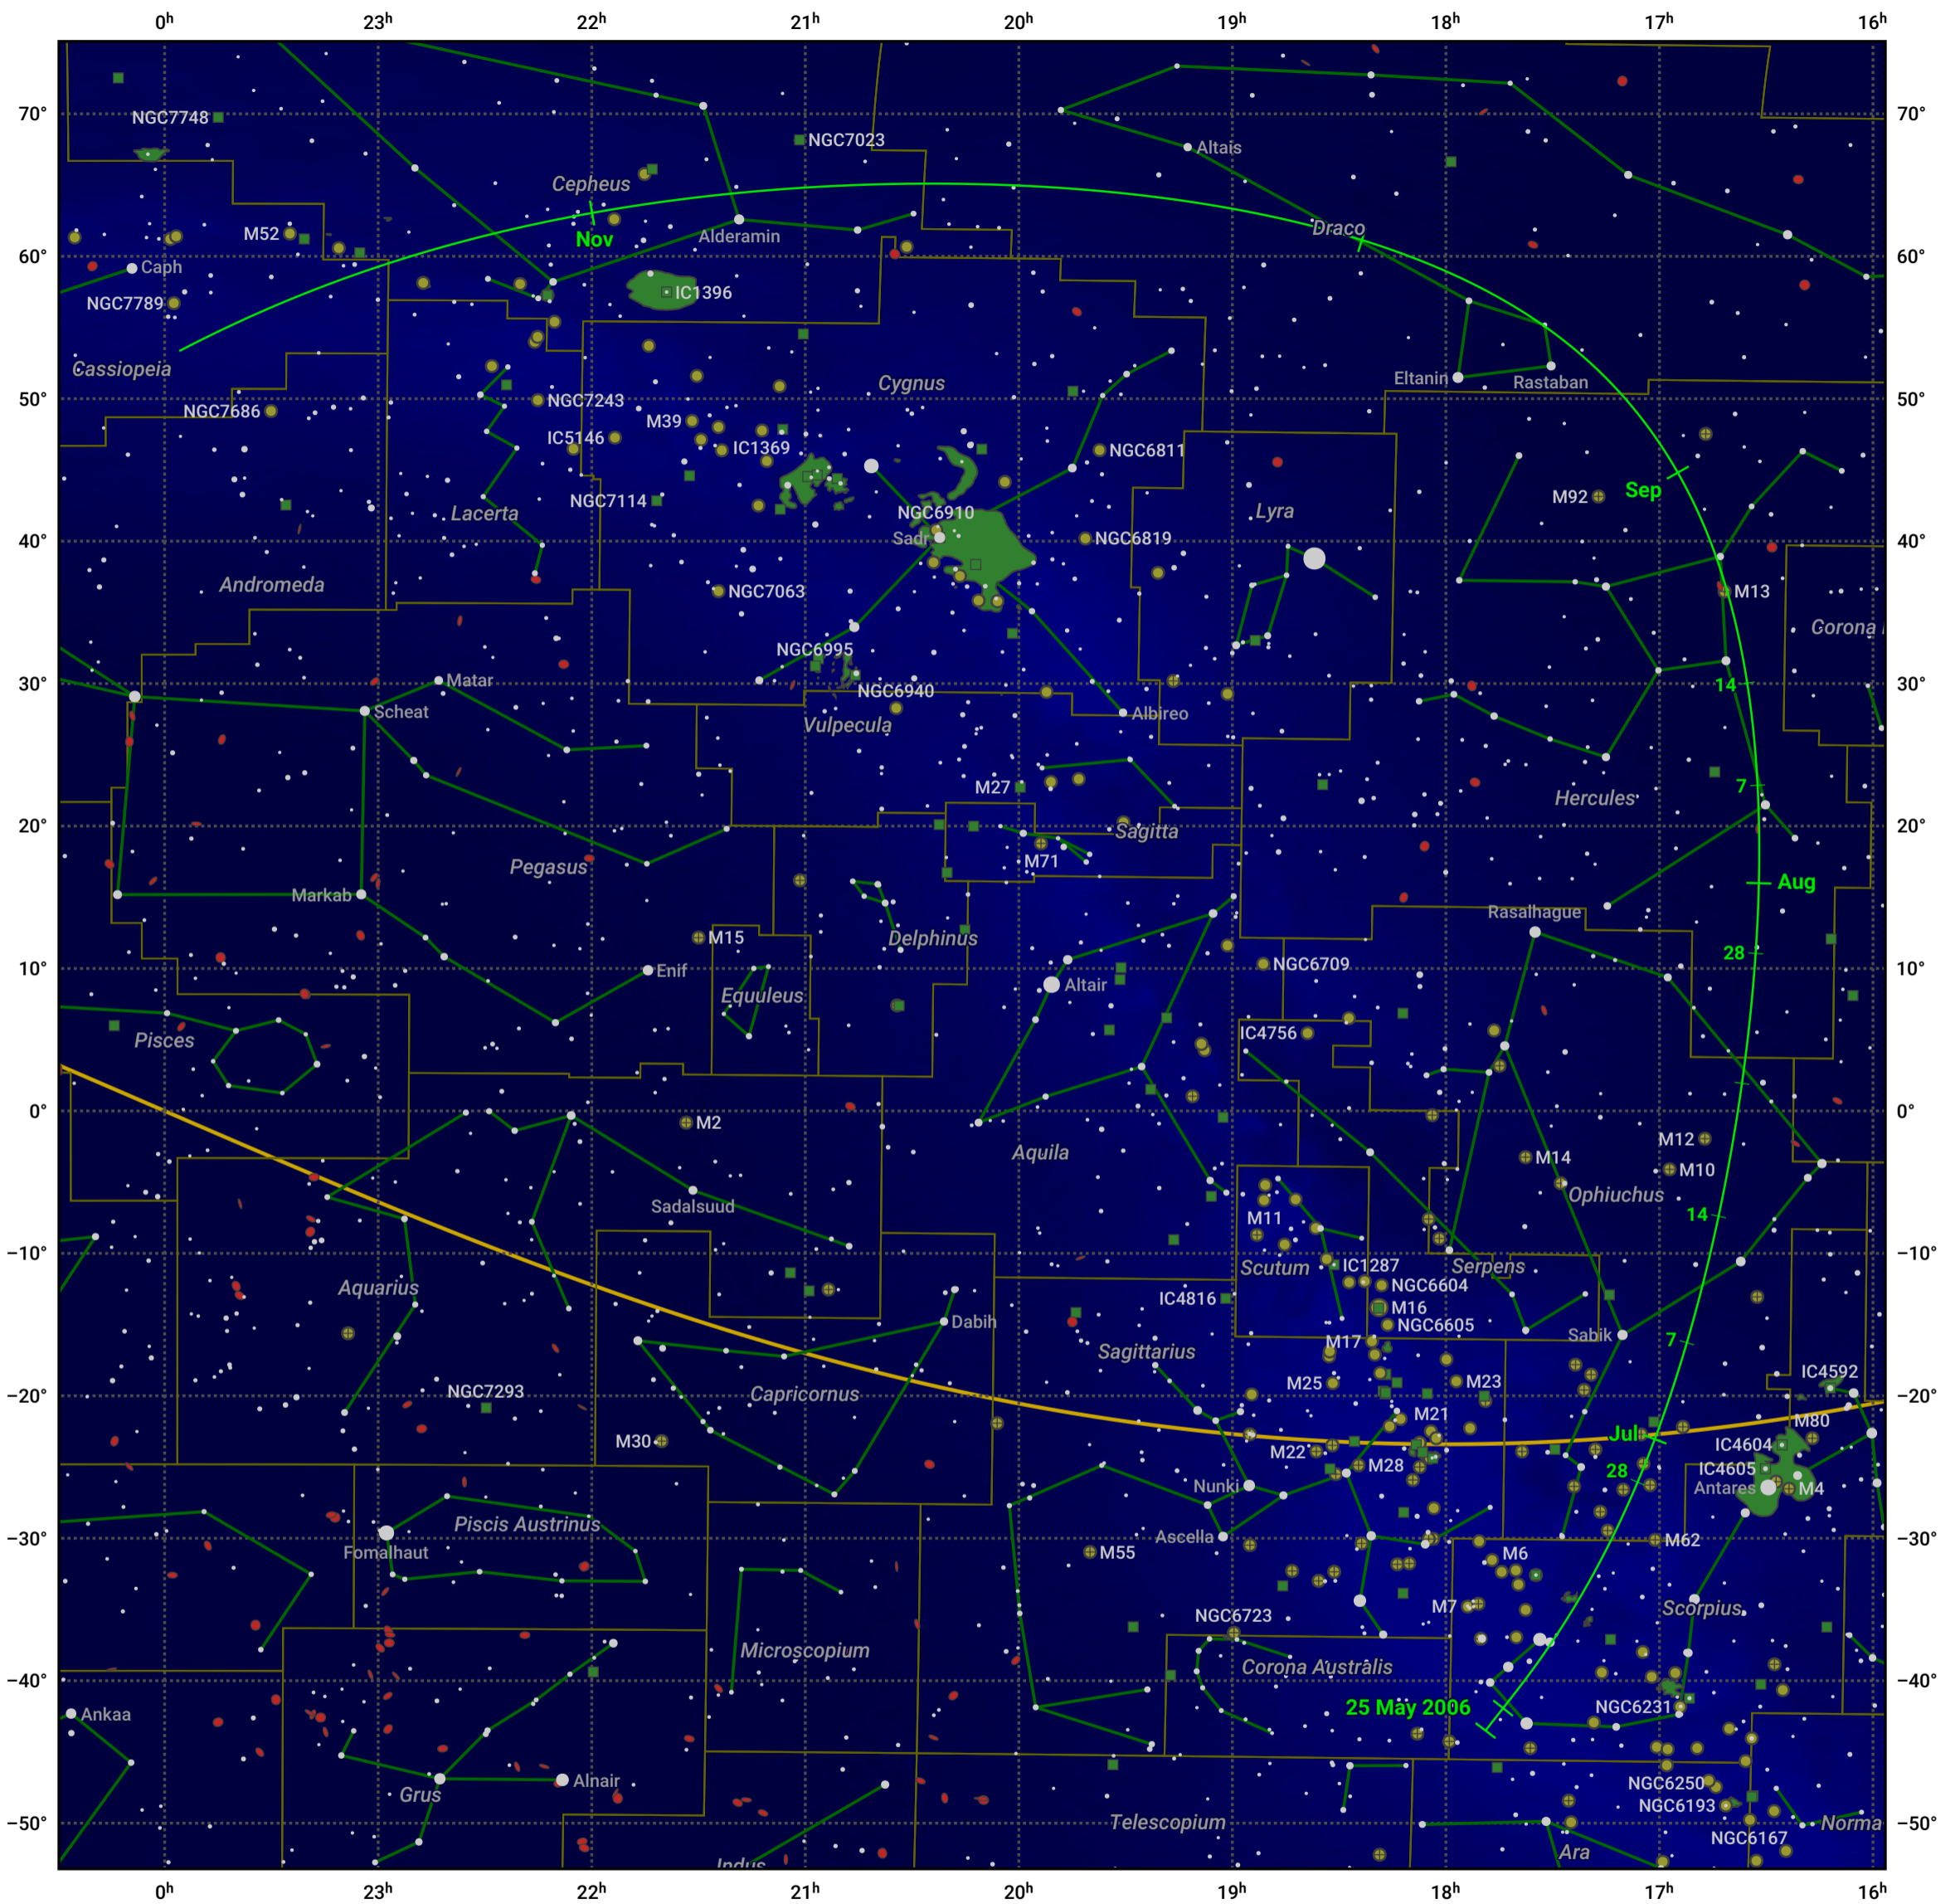

# The path of 177P/Barnard starting on 25 May 2006

© Dominic Ford 2011–2024. Date markers placed at midnight UTC. Downloaded from <https://in-the-sky.org>

Magnitude scale: • 6.0 • 5.0 • 4.0 • 3.0 • 2.0 • 1.0 • 0.0

— Ecliptic Plane

● Galaxy   
 ■ Bright nebula   
 ● Open cluster   
 ⊕ Globular cluster

Date	Mag
2006 Jun 7	12.5
2006 Jun 19	11.5
2006 Jul 1	10.5
2006 Jul 2	10.4
2006 Jul 18	9.4
2006 Sep 1	8.5
2006 Oct 22	10.4
2006 Nov 1	11.0
2006 Nov 8	11.5