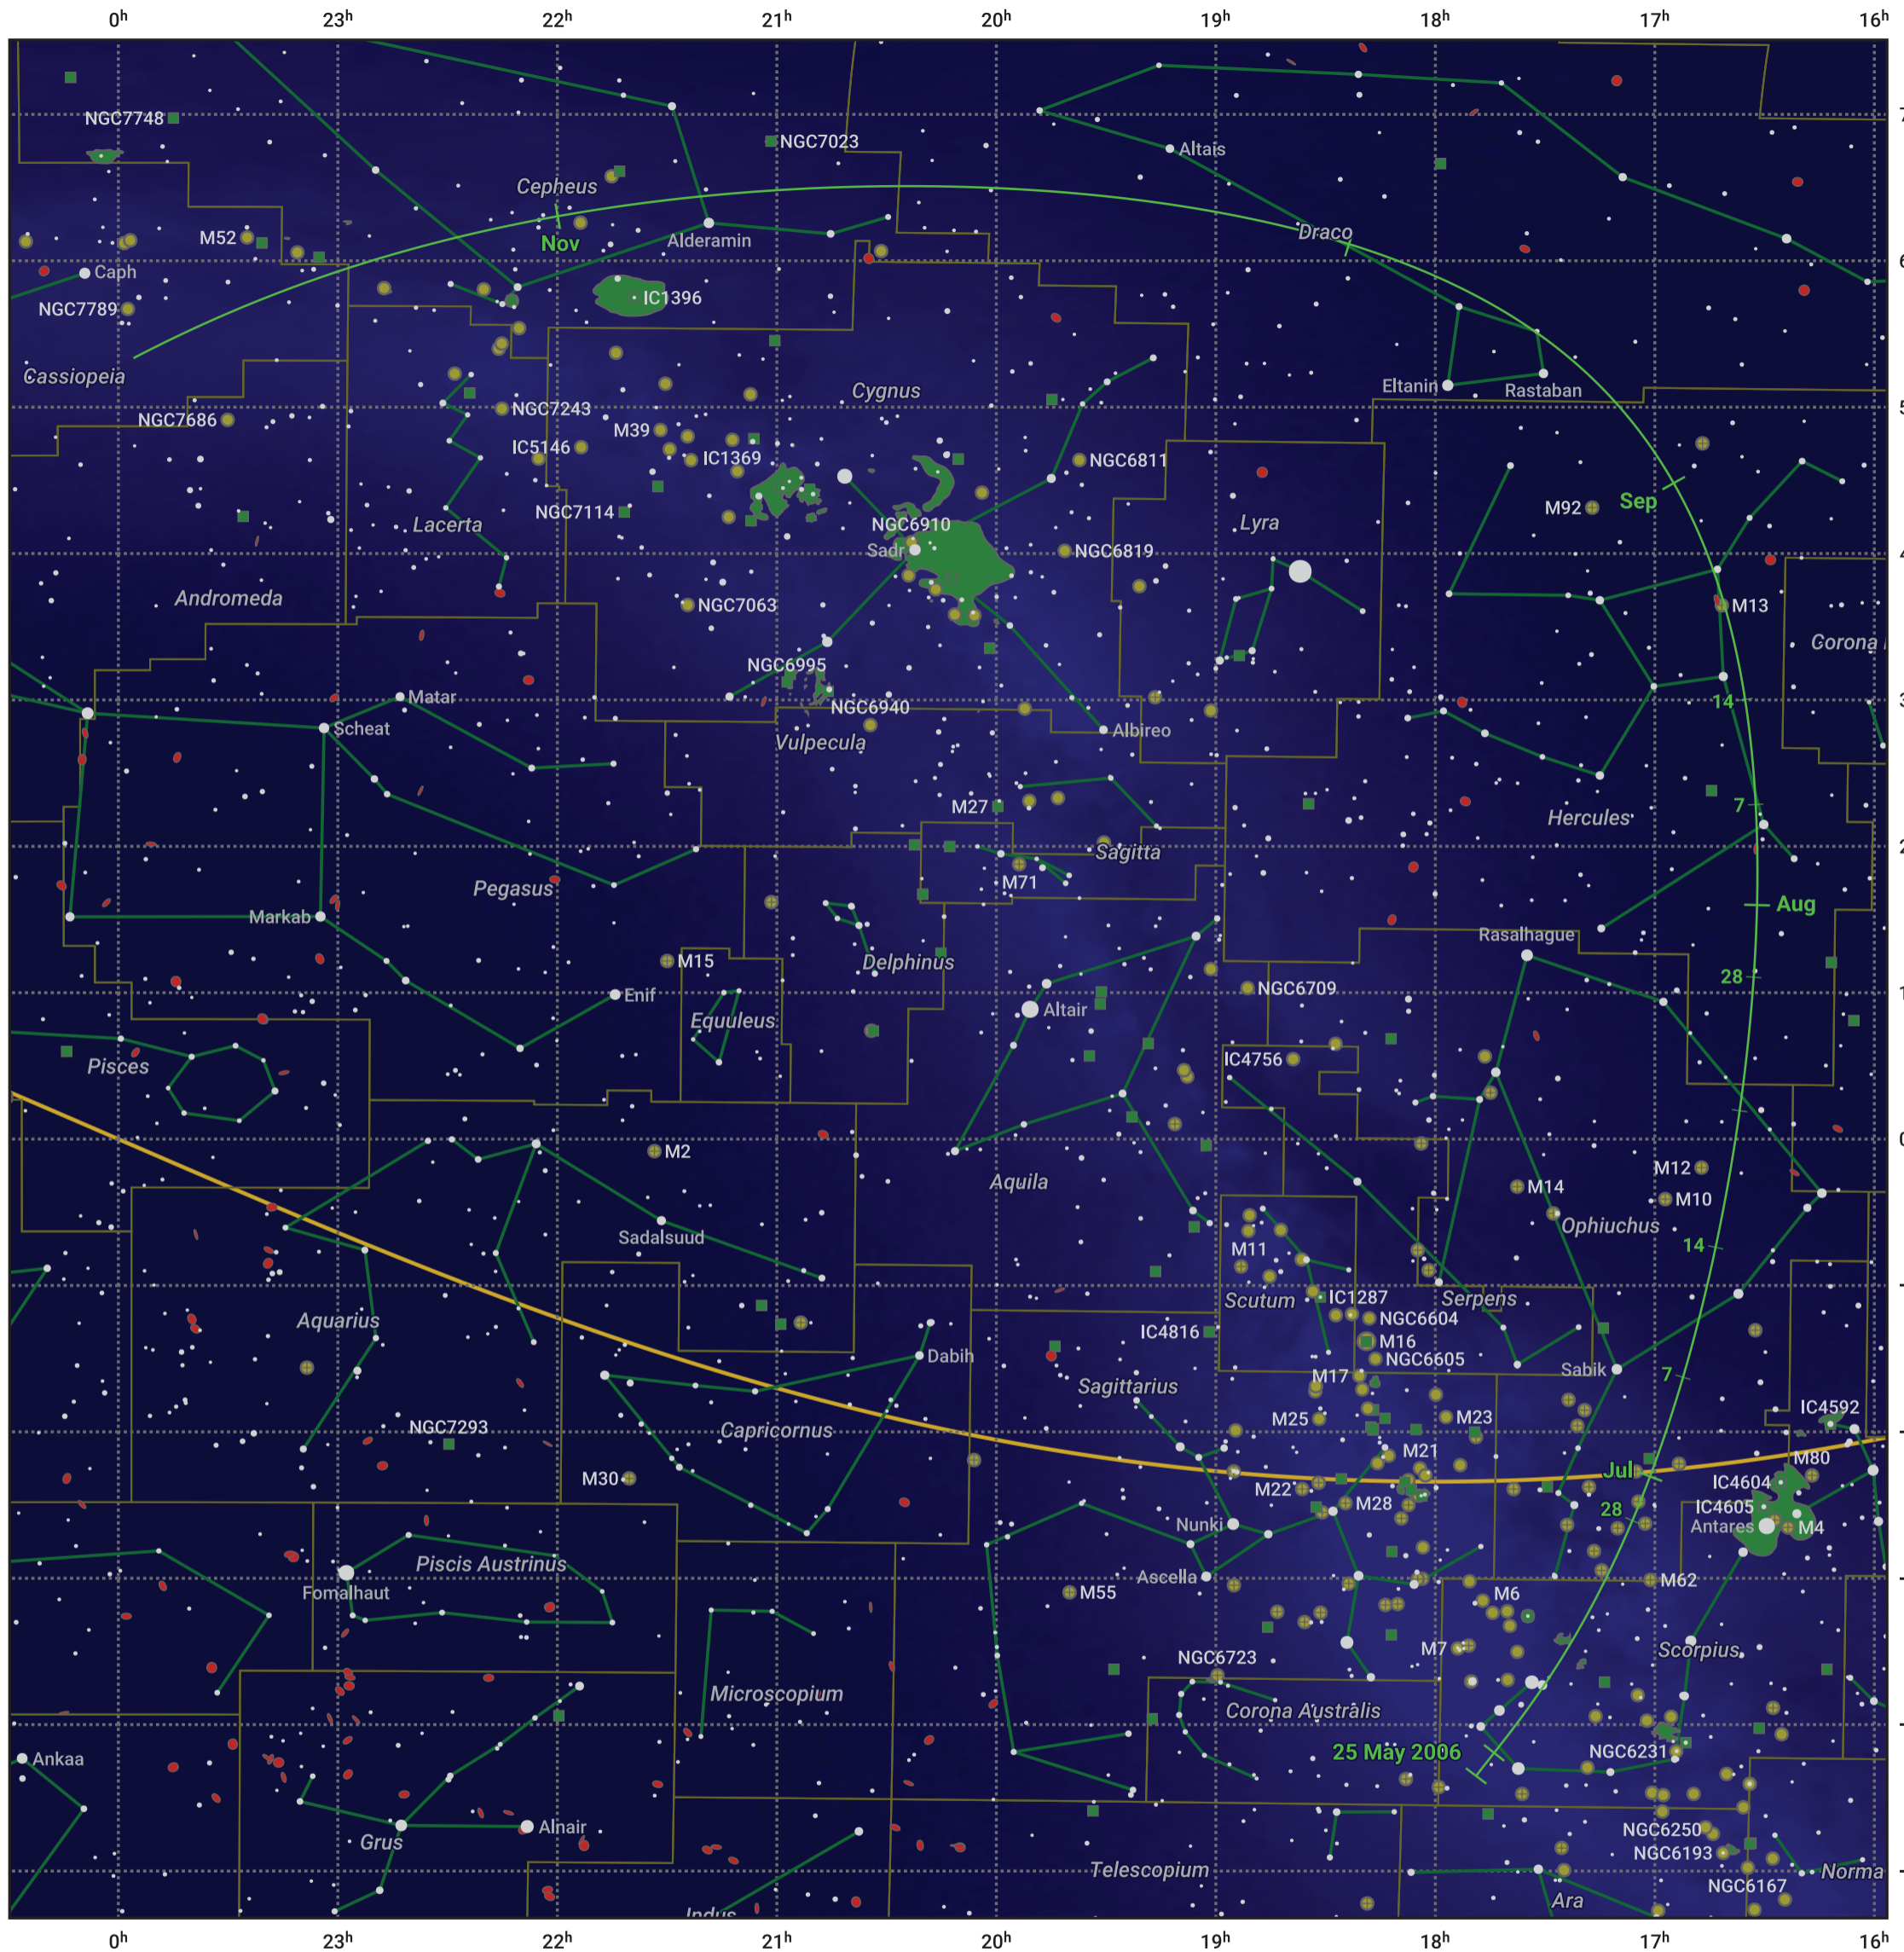

The path of 177P/Barnard starting on 25 May 2006

© Dominic Ford 2011–2024. Date markers placed at midnight UTC. Downloaded from <https://in-the-sky.org>

Magnitude scale: ● 6.0 ● 5.0 ● 4.0 ● 3.0 ● 2.0 ● 1.0 ● 0.0

— Ecliptic Plane

● Galaxy ■ Bright nebula ● Open cluster ● Globular cluster

Date	Mag
2006 Jun 7	12.5
2006 Jun 19	11.5
2006 Jul 1	10.5
2006 Jul 2	10.4
2006 Jul 18	9.4
2006 Sep 1	8.5
2006 Oct 22	10.4
2006 Nov 1	11.0
2006 Nov 8	11.5