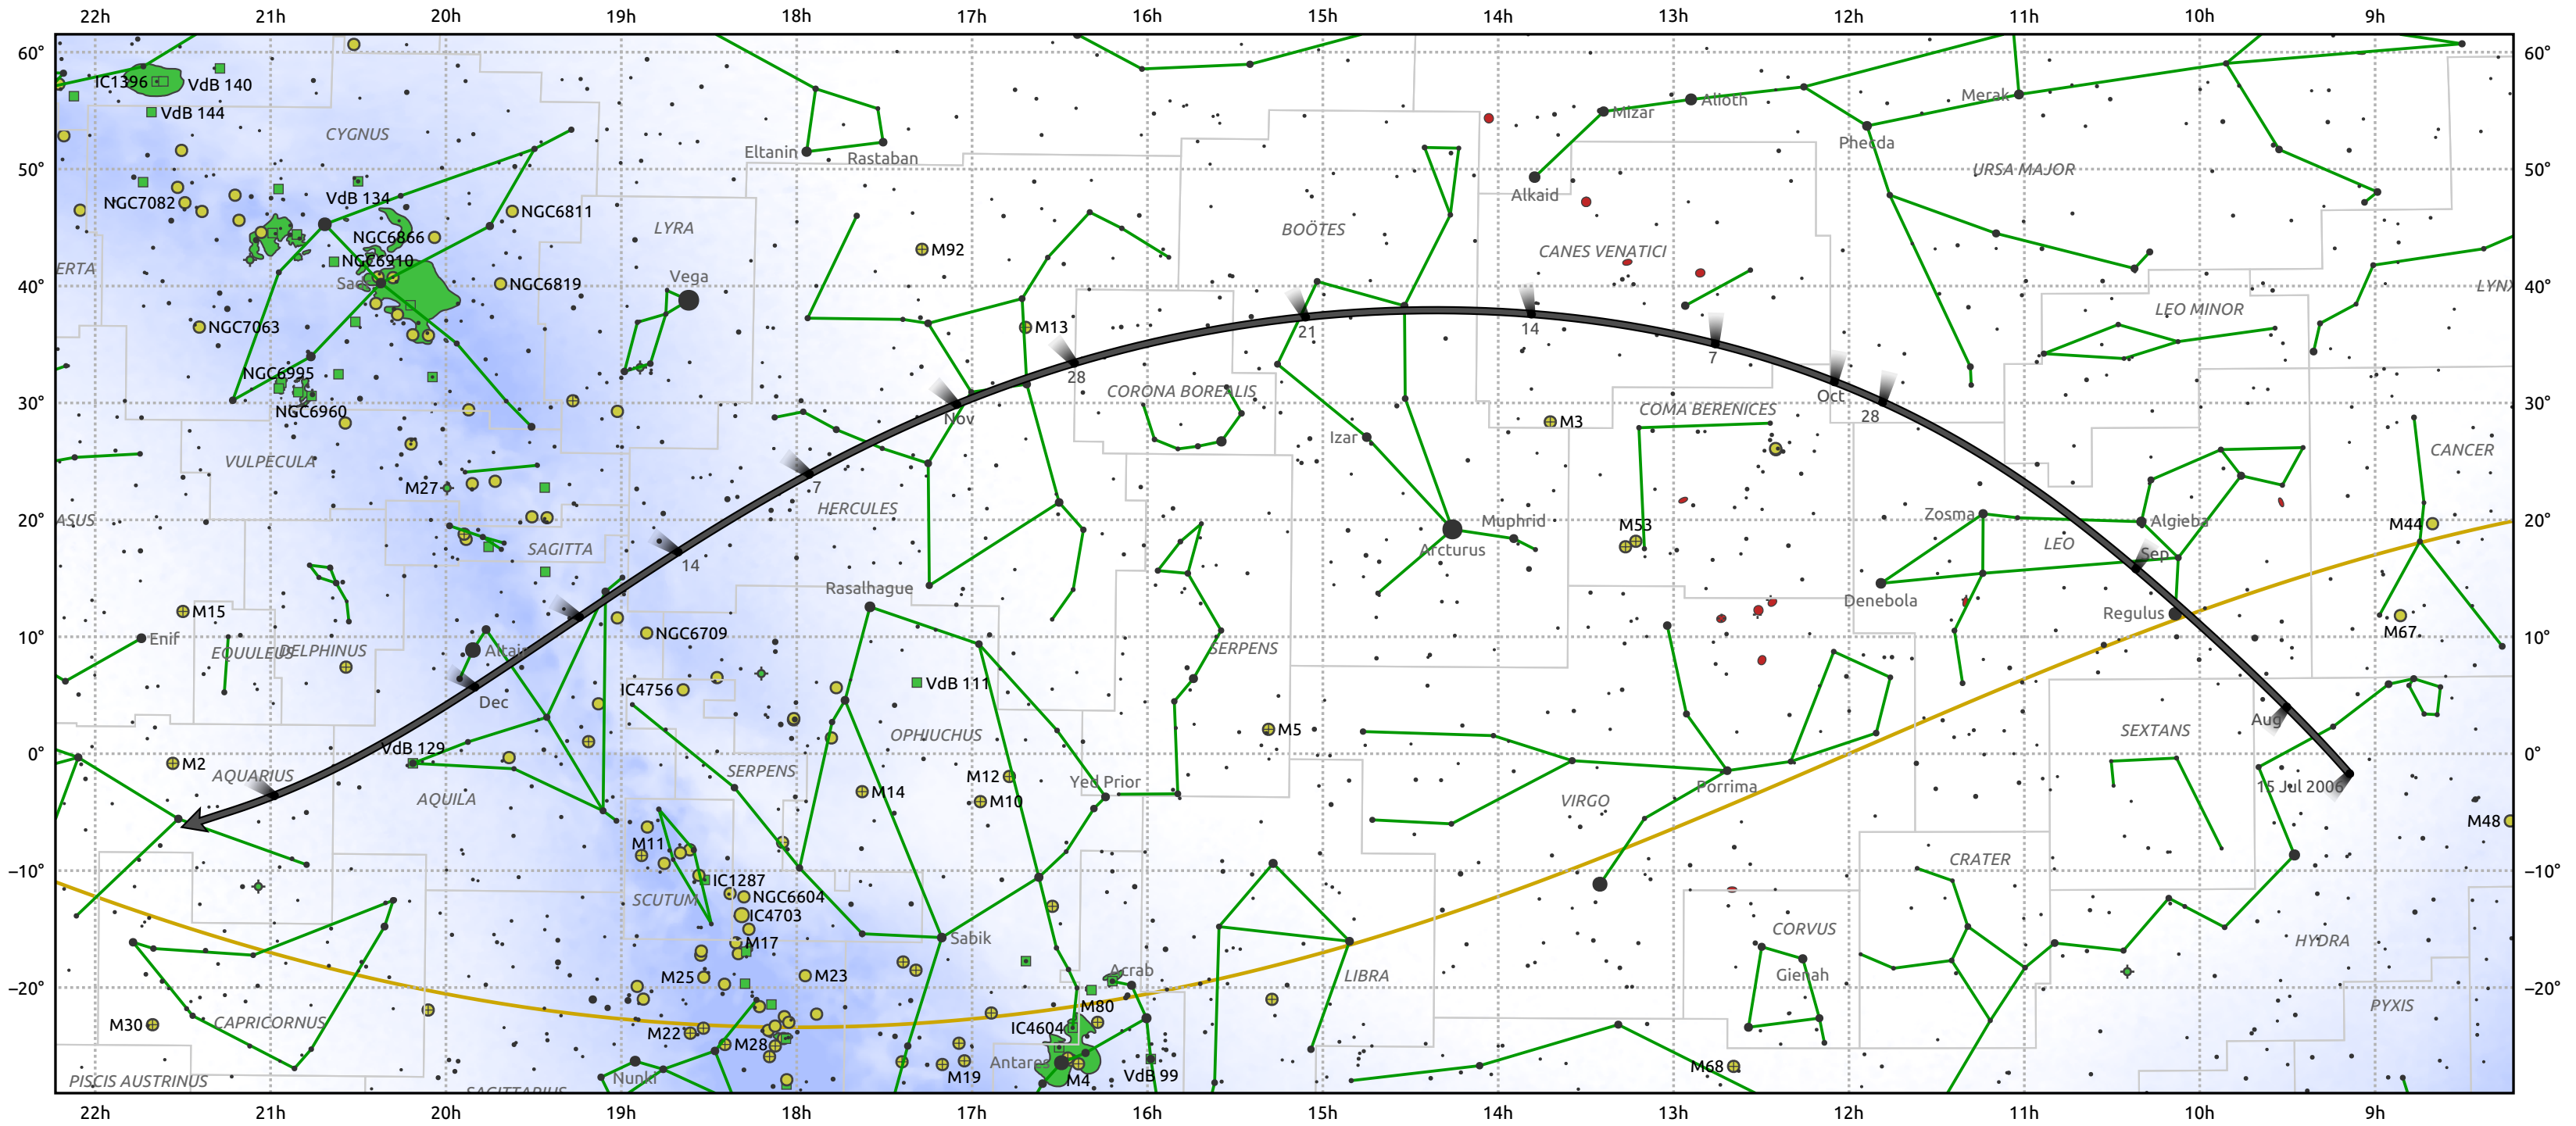

The path of C/2006 M4 (SWAN) starting on 15 Jul 2006

© Dominic Ford 2011–2025. Date markers placed at midnight UTC. Downloaded from <https://in-the-sky.org>

Magnitude scale: 6.0 5.0 4.0 3.0 2.0 1.0 0.0

— Ecliptic Plane

Galaxy
 Bright nebula
 Open cluster
 Globular cluster
 Planetary nebula

Date	Mag
2006 Aug 8	8.4
2006 Aug 27	7.3
2006 Sep 1	7.0
2006 Sep 13	6.3
2006 Oct 7	5.3
2006 Nov 1	5.8
2006 Nov 8	6.3
2006 Nov 22	7.4
2006 Dec 6	8.5
2006 Dec 22	9.5
2007 Jan 1	10.1
2007 Jan 11	10.6