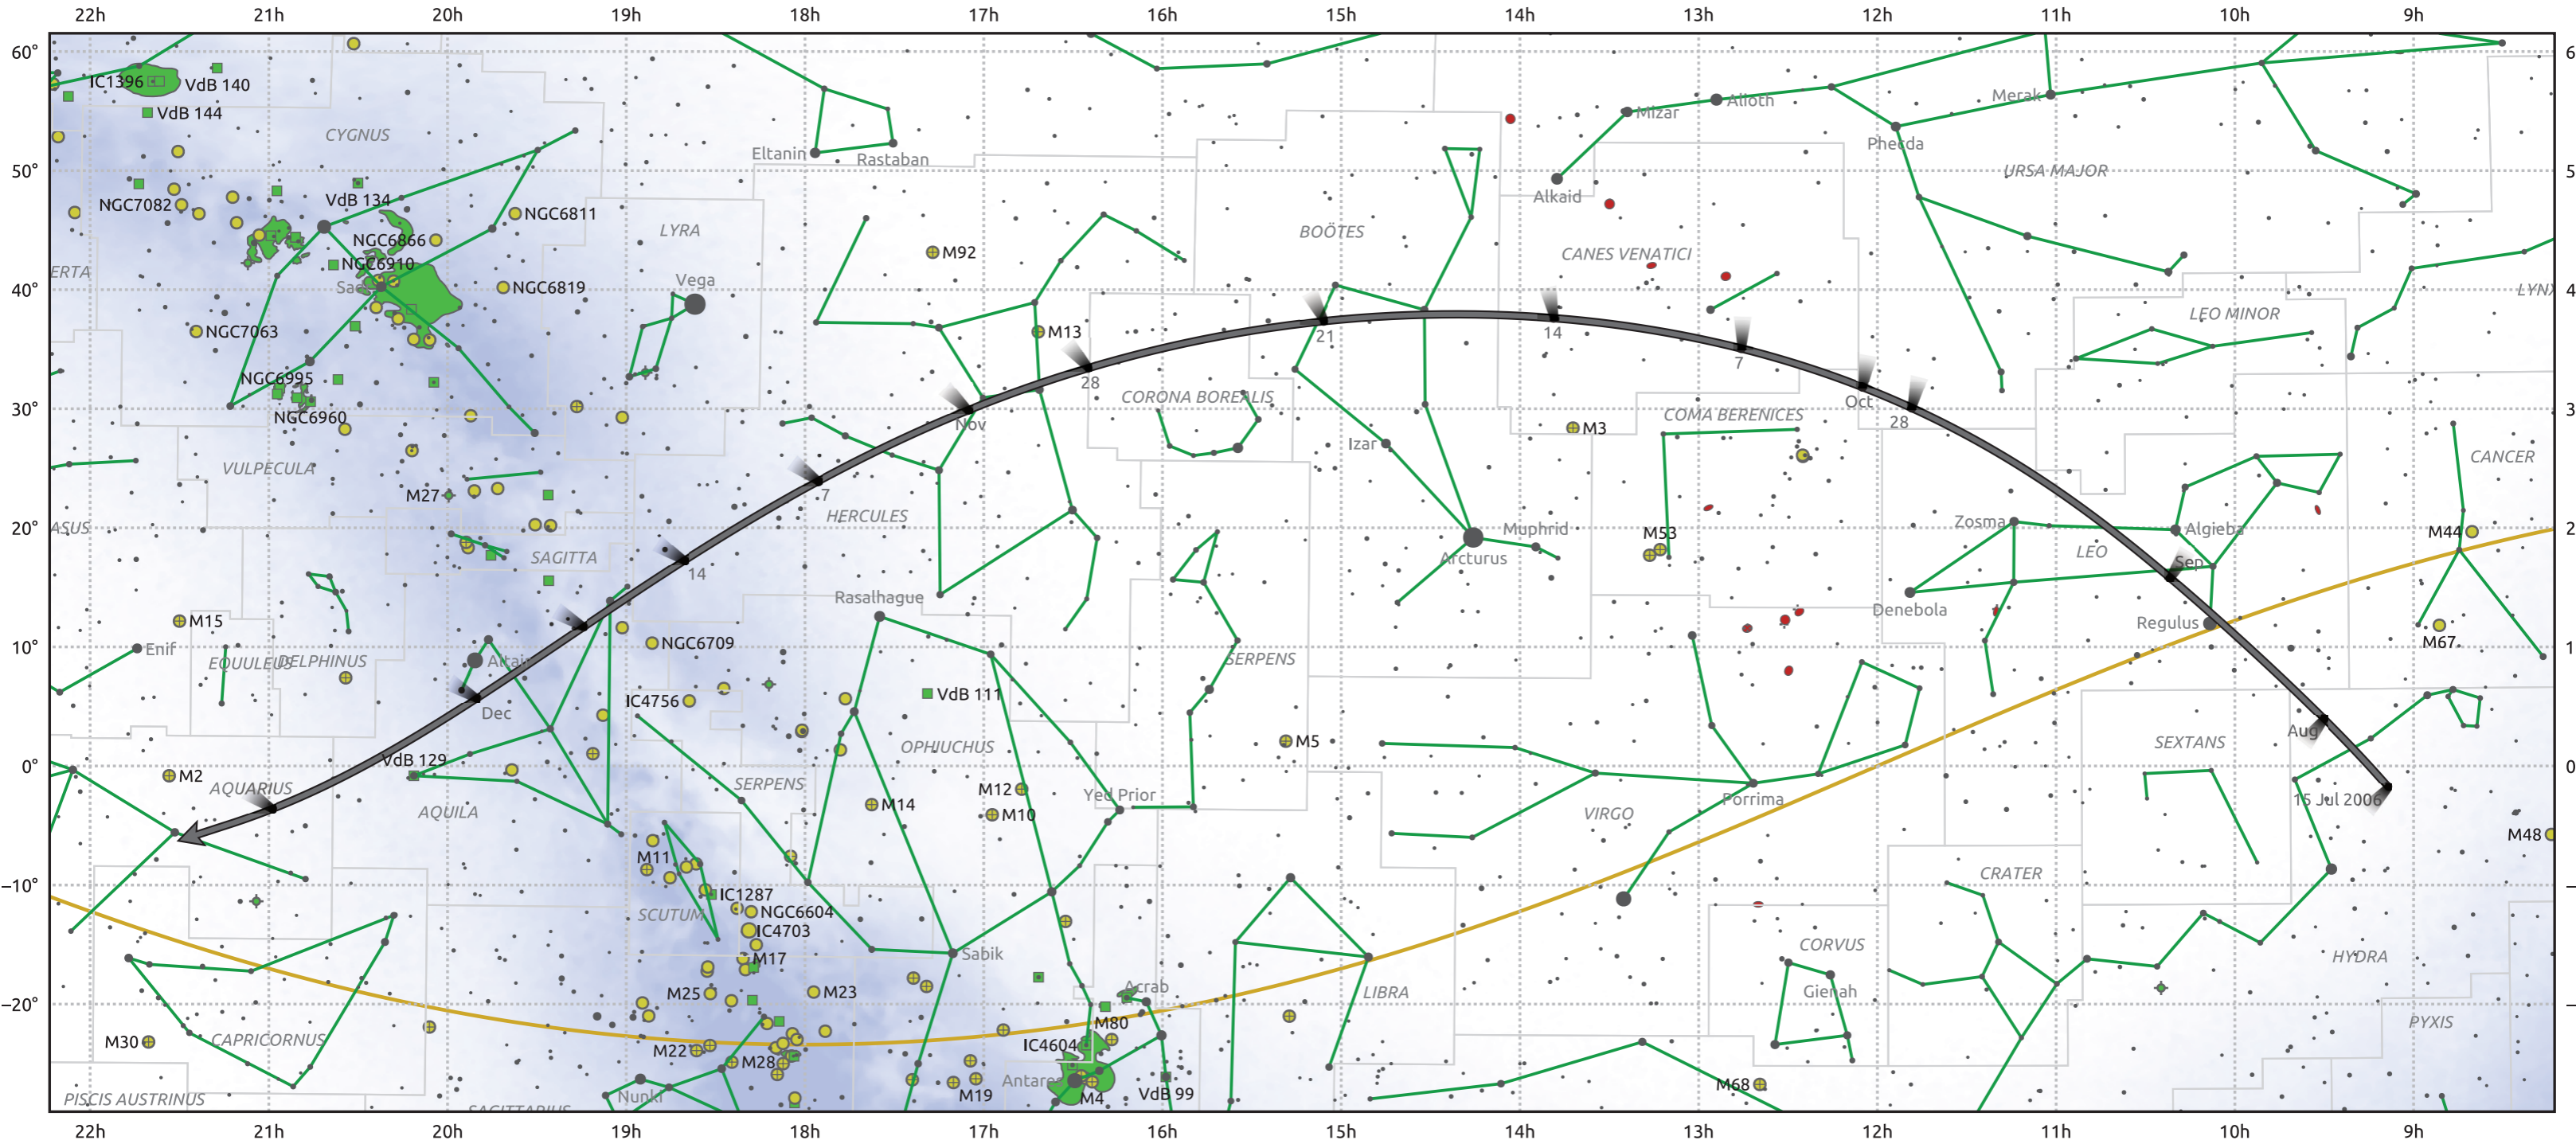

# The path of C/2006 M4 (SWAN) starting on 15 Jul 2006

© Dominic Ford 2011–2025. Date markers placed at midnight UTC. Downloaded from <https://in-the-sky.org>

Magnitude scale: • 6.0 • 5.0 • 4.0 • 3.0 • 2.0 • 1.0 • 0.0

— Ecliptic Plane

● Galaxy   
 ■ Bright nebula   
 ● Open cluster   
 ⊕ Globular cluster   
 ◆ Planetary nebula

Date	Mag
2006 Aug 8	8.4
2006 Aug 27	7.3
2006 Sep 1	7.0
2006 Sep 13	6.3
2006 Oct 7	5.3
2006 Nov 1	5.8
2006 Nov 8	6.3
2006 Nov 22	7.4
2006 Dec 6	8.5
2006 Dec 22	9.5
2007 Jan 1	10.1
2007 Jan 11	10.6