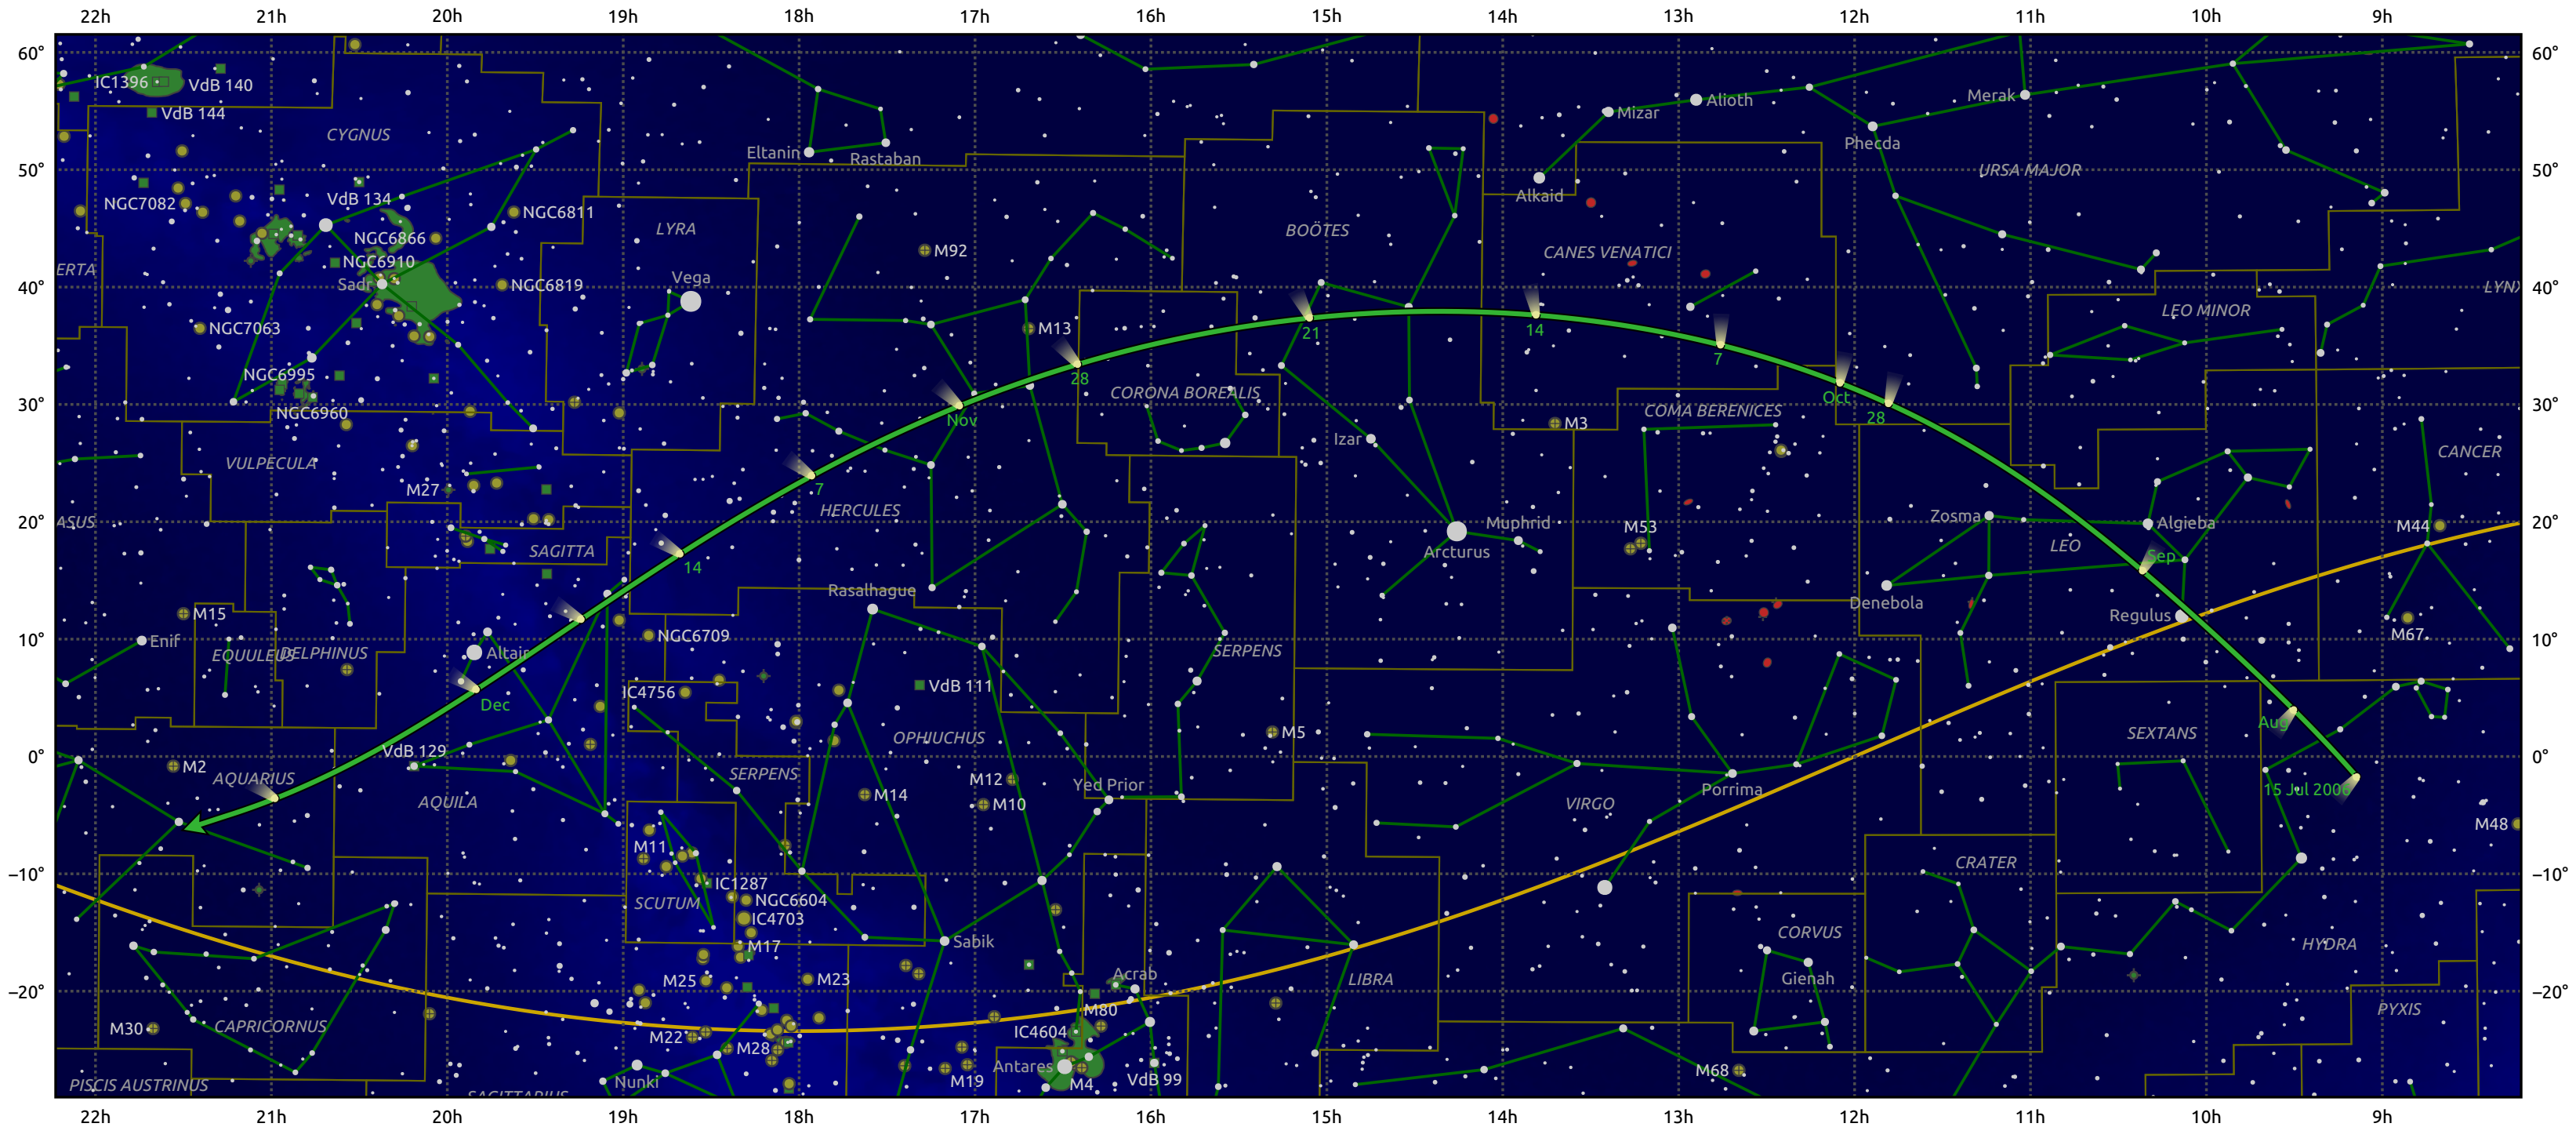

The path of C/2006 M4 (SWAN) starting on 15 Jul 2006

© Dominic Ford 2011–2025. Date markers placed at midnight UTC. Downloaded from <https://in-the-sky.org>

Date	Mag
2006 Aug 8	8.4
2006 Aug 27	7.3
2006 Sep 1	7.0
2006 Sep 13	6.3
2006 Oct 7	5.3
2006 Nov 1	5.8
2006 Nov 8	6.3
2006 Nov 22	7.4
2006 Dec 6	8.5
2006 Dec 22	9.5
2007 Jan 1	10.1
2007 Jan 11	10.6