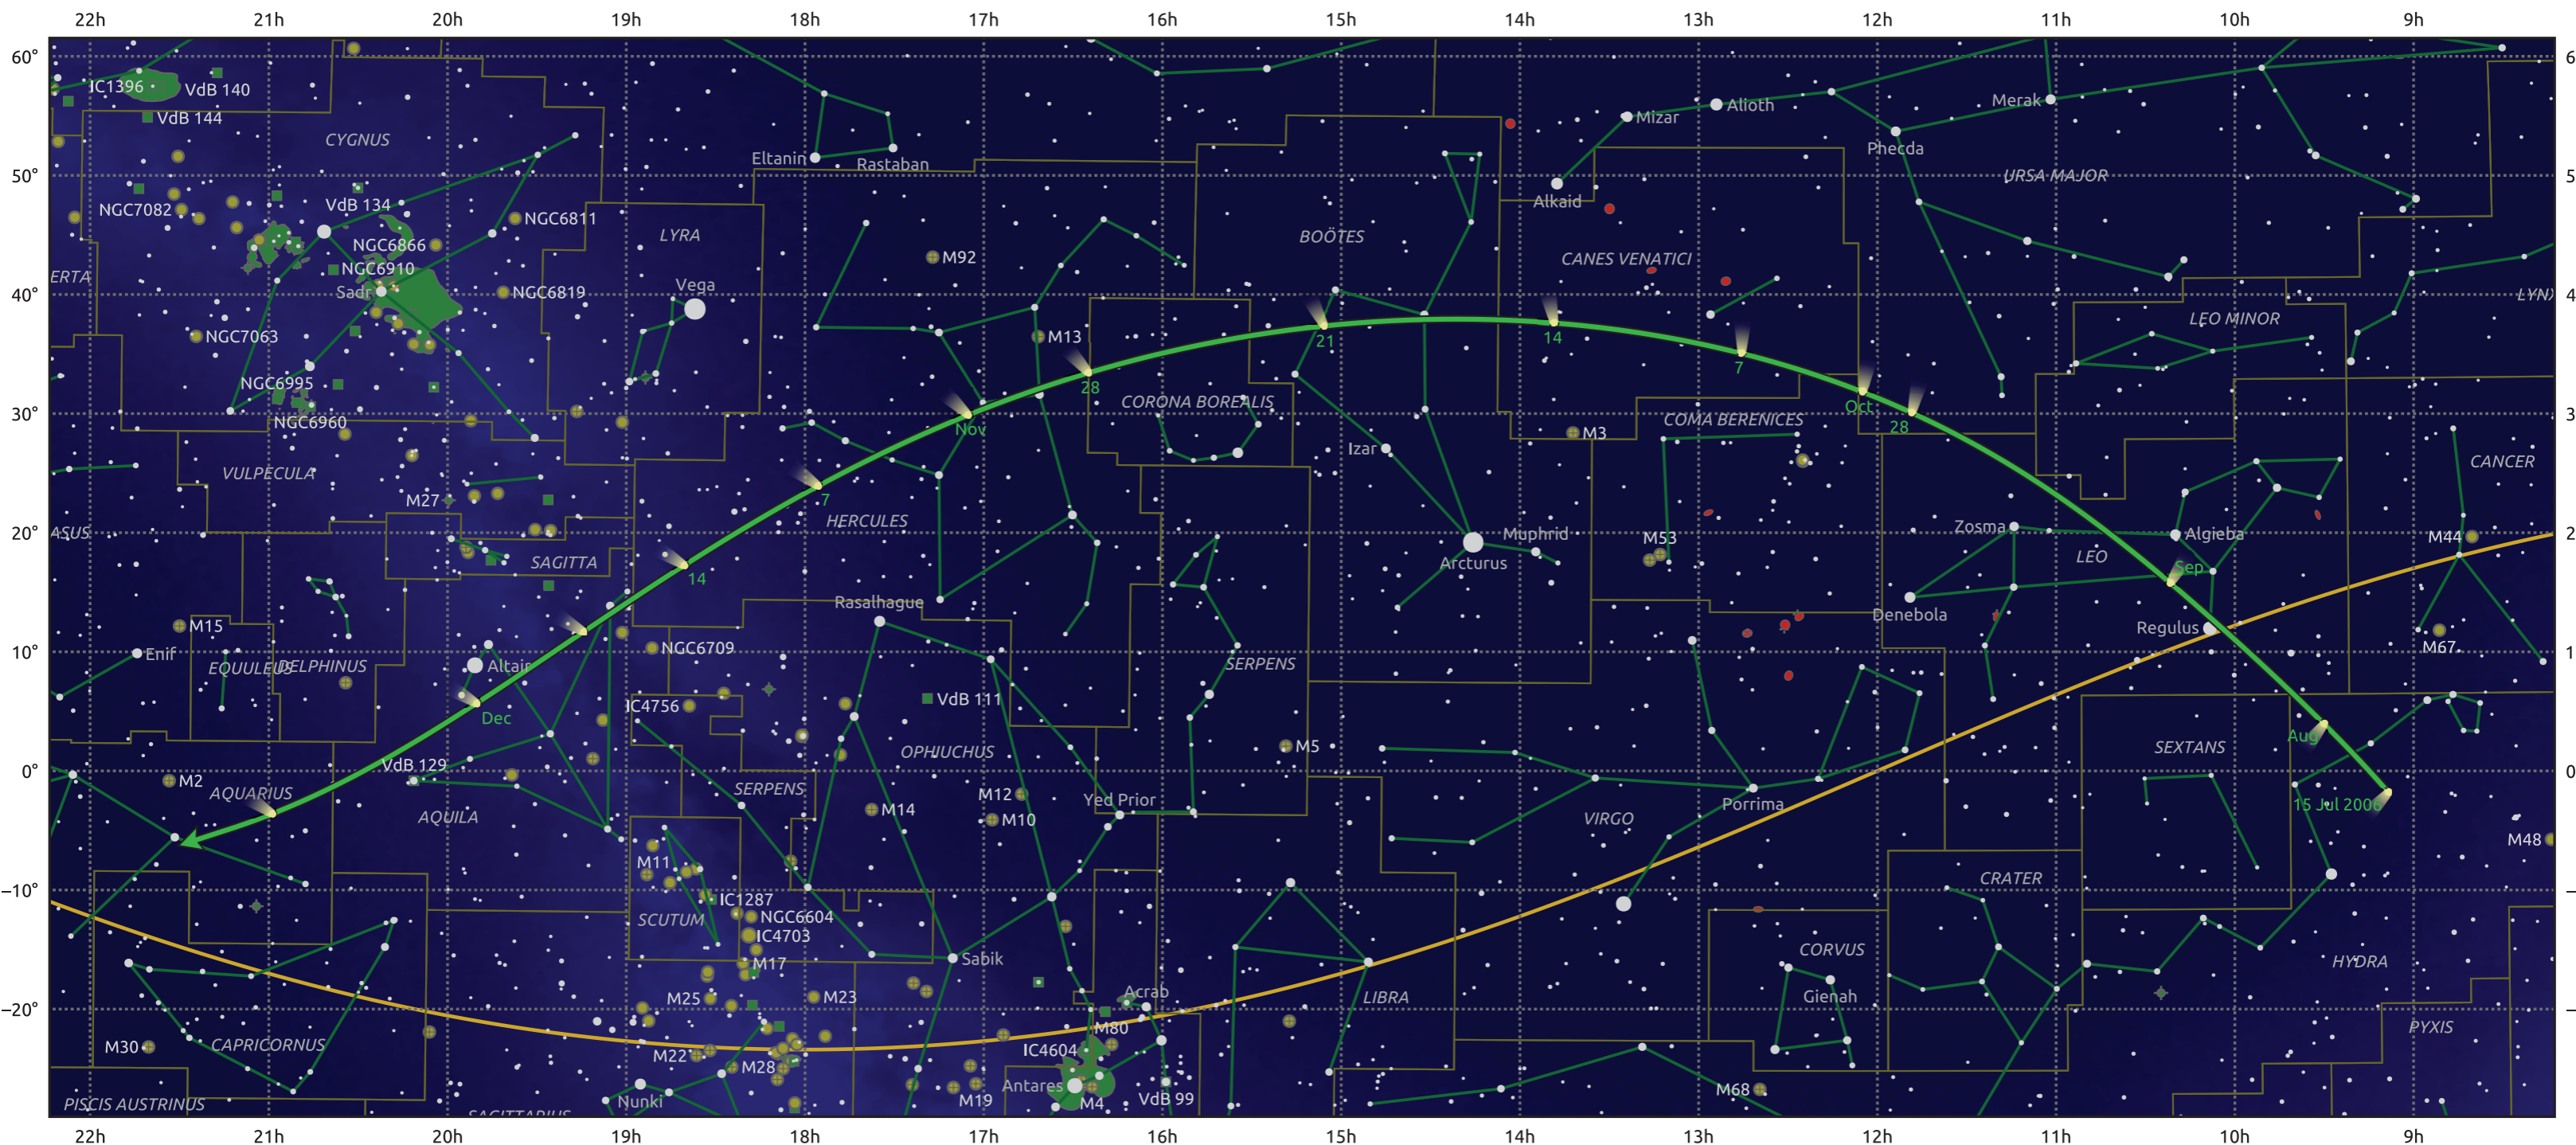

The path of C/2006 M4 (SWAN) starting on 15 Jul 2006

© Dominic Ford 2011–2025. Date markers placed at midnight UTC. Downloaded from <https://in-the-sky.org>

Magnitude scale: -6.0 • -5.0 • -4.0 • -3.0 • -2.0 • -1.0 • 0.0

— Ecliptic Plane

Galaxy Bright nebula Open cluster Globular cluster Planetary nebula

Date	Mag
2006 Aug 8	8.4
2006 Aug 27	7.3
2006 Sep 1	7.0
2006 Sep 13	6.3
2006 Oct 7	5.3
2006 Nov 1	5.8
2006 Nov 8	6.3
2006 Nov 22	7.4
2006 Dec 6	8.5
2006 Dec 22	9.5
2007 Jan 1	10.1
2007 Jan 11	10.6