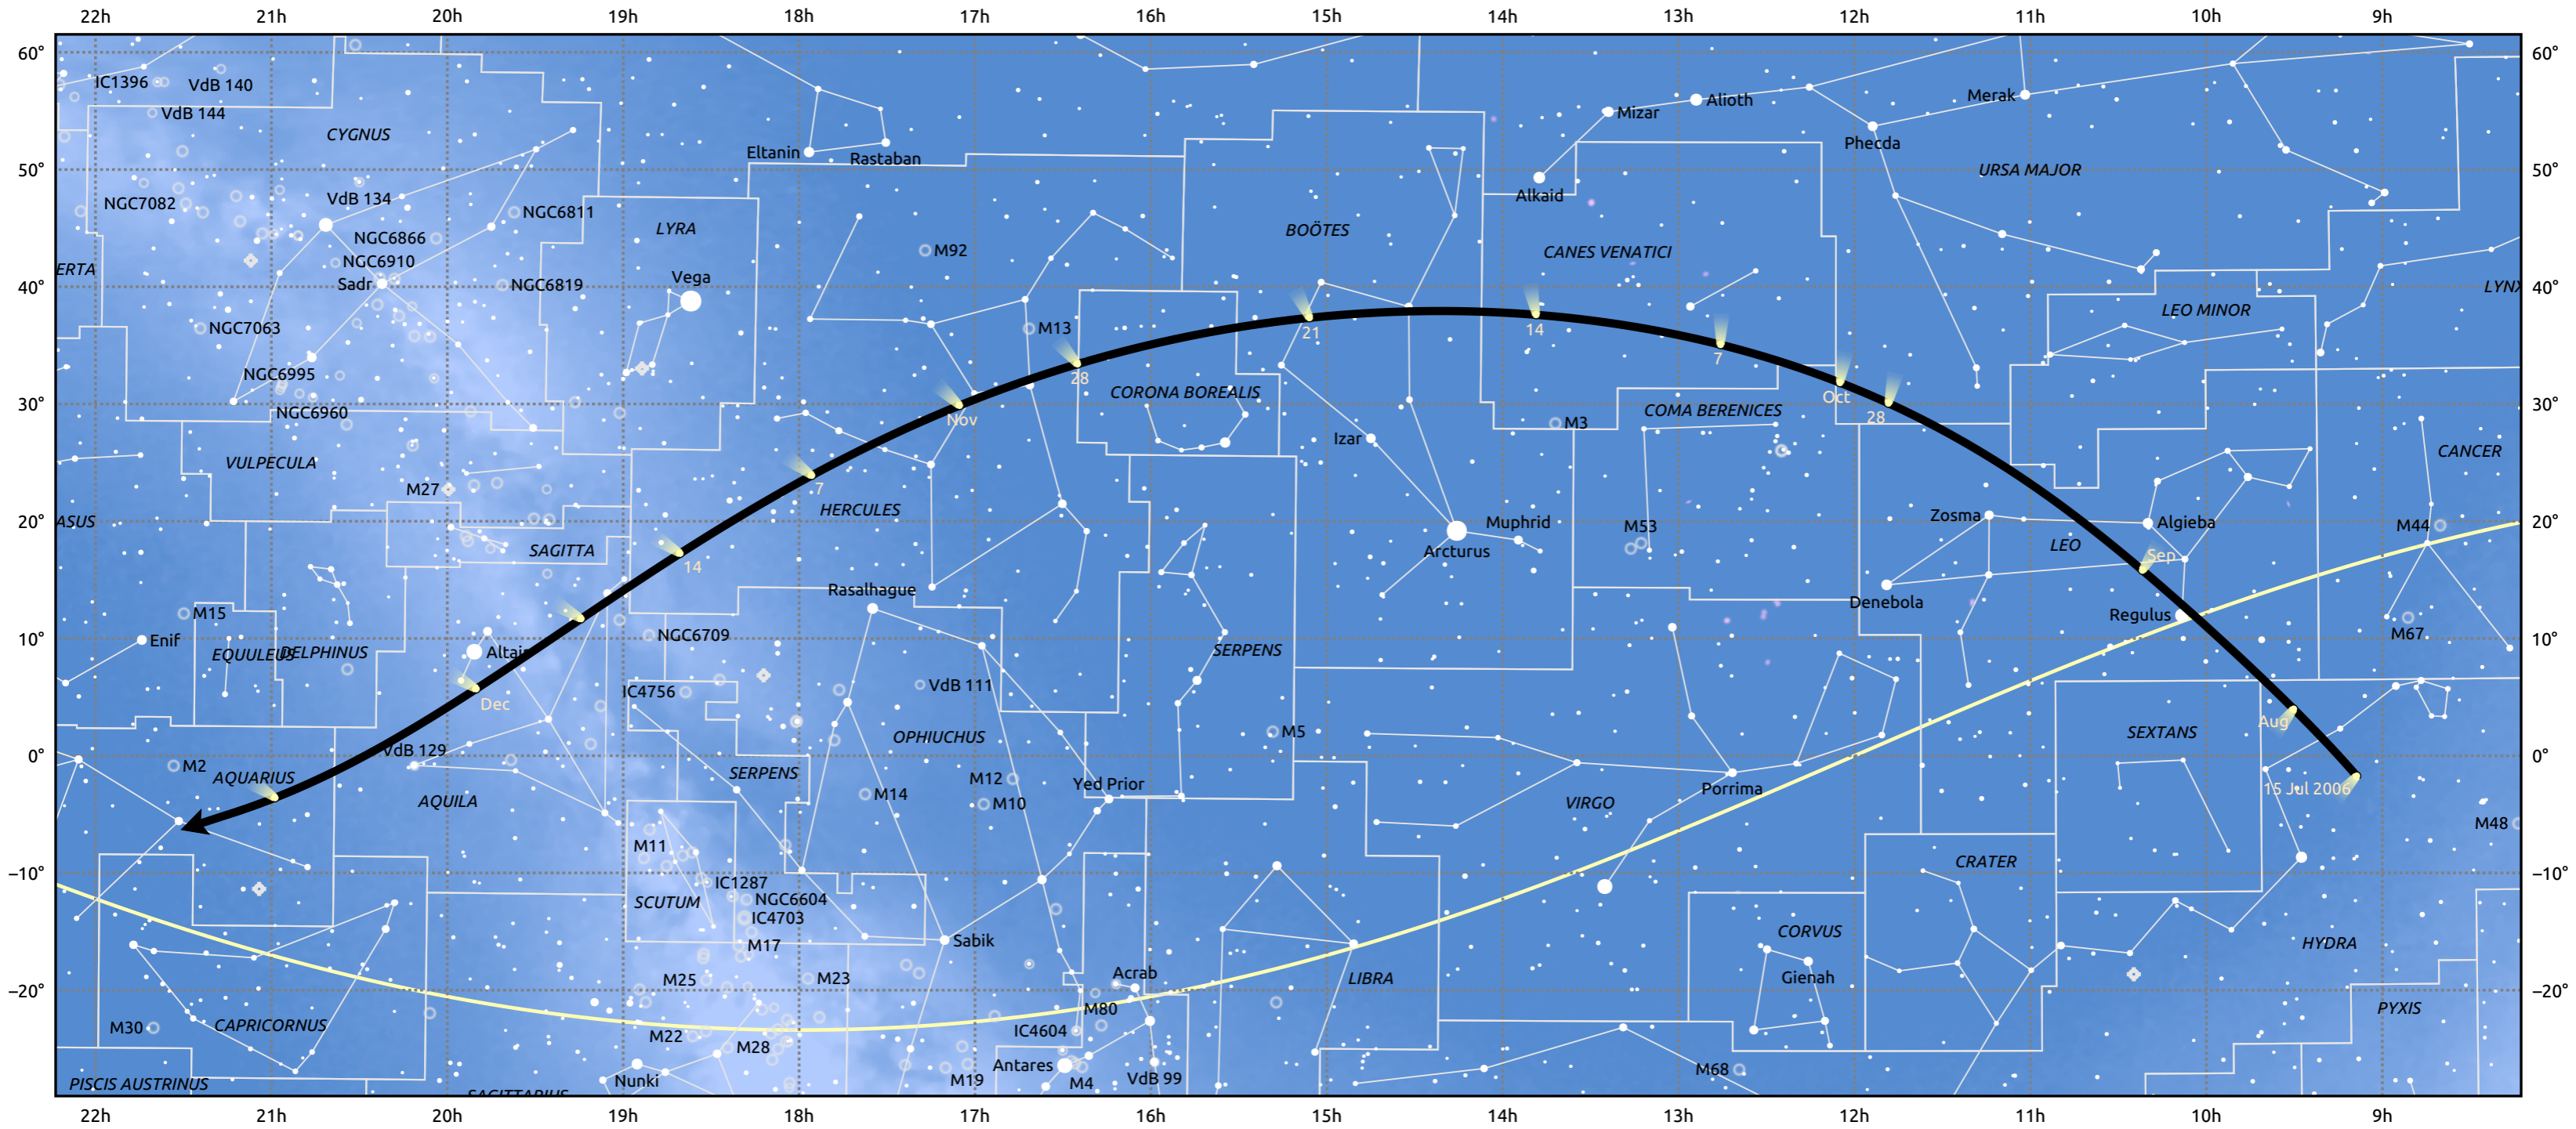

The path of C/2006 M4 (SWAN) starting on 15 Jul 2006

© Dominic Ford 2011–2025. Date markers placed at midnight UTC. Downloaded from <https://in-the-sky.org>

Magnitude scale: 6.0 5.0 4.0 3.0 2.0 1.0 0.0

Ecliptic Plane

Galaxy Bright nebula Open cluster Globular cluster Planetary nebula

Date	Mag
2006 Aug 8	8.4
2006 Aug 27	7.3
2006 Sep 1	7.0
2006 Sep 13	6.3
2006 Oct 7	5.3
2006 Nov 1	5.8
2006 Nov 8	6.3
2006 Nov 22	7.4
2006 Dec 6	8.5
2006 Dec 22	9.5
2007 Jan 1	10.1
2007 Jan 11	10.6