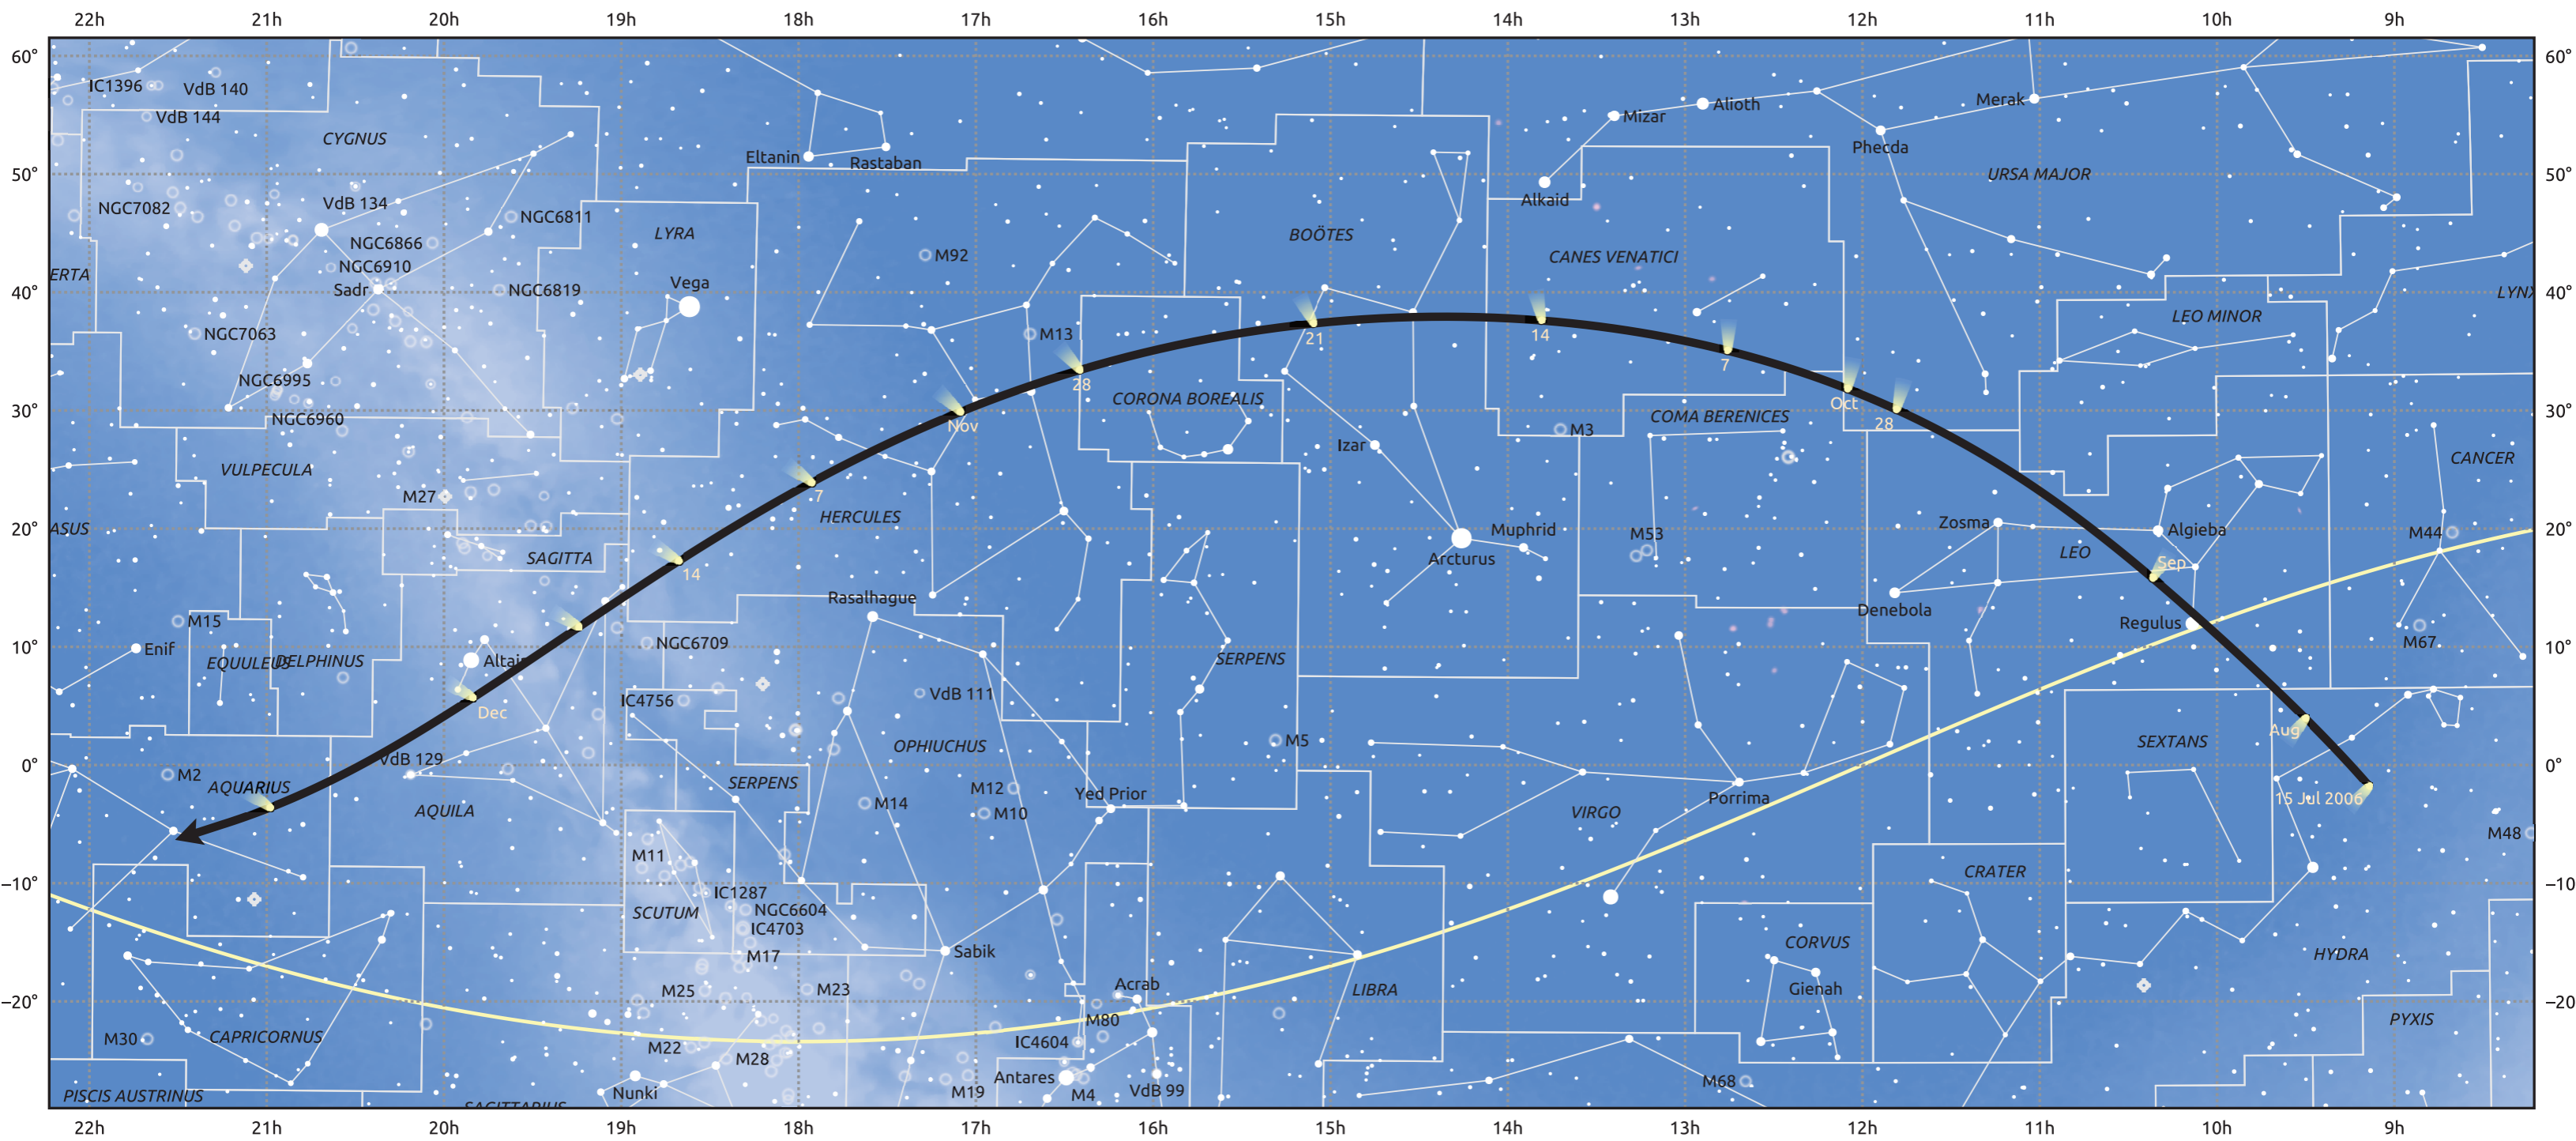

The path of C/2006 M4 (SWAN) starting on 15 Jul 2006

© Dominic Ford 2011–2025. Date markers placed at midnight UTC. Downloaded from <https://in-the-sky.org>

Magnitude scale: -6.0 -5.0 -4.0 -3.0 -2.0 -1.0 0.0

Ecliptic Plane

Galaxy Bright nebula Open cluster Globular cluster Planetary nebula

Date	Mag
2006 Aug 8	8.4
2006 Aug 27	7.3
2006 Sep 1	7.0
2006 Sep 13	6.3
2006 Oct 7	5.3
2006 Nov 1	5.8
2006 Nov 8	6.3
2006 Nov 22	7.4
2006 Dec 6	8.5
2006 Dec 22	9.5
2007 Jan 1	10.1
2007 Jan 11	10.6