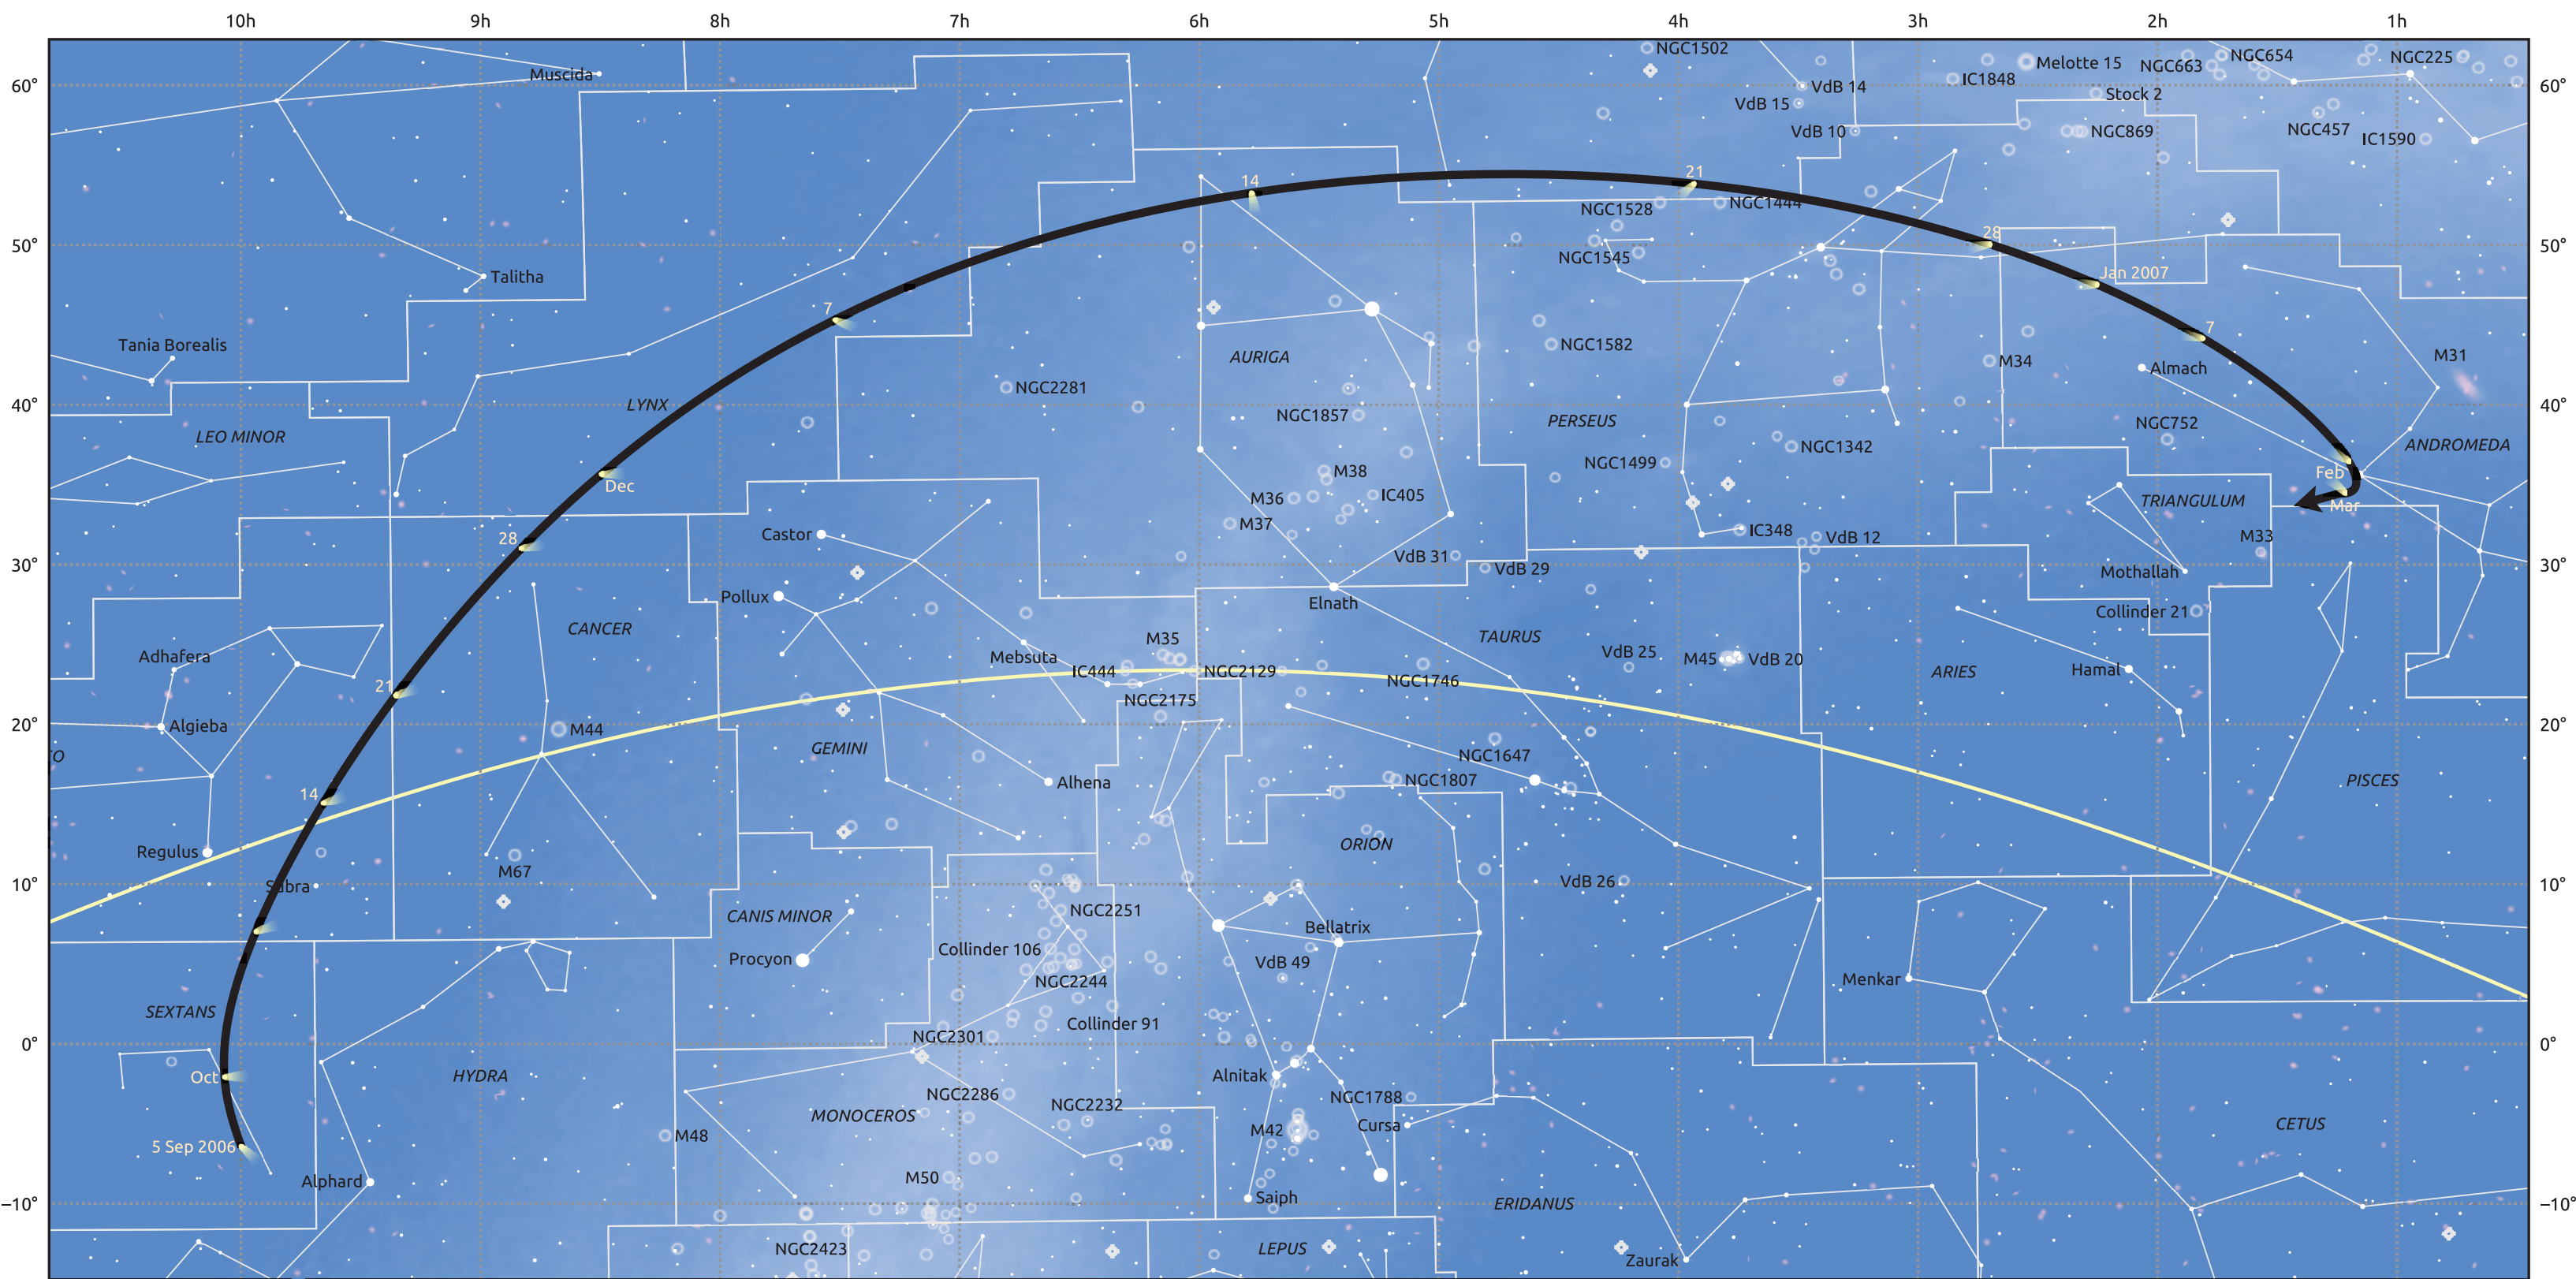

# The path of C/2006 L1 (Garradd) starting on 5 Sep 2006

© Dominic Ford 2011–2025. Date markers placed at midnight UTC. Downloaded from <https://in-the-sky.org>

Magnitude scale: ● 6.0 ● 5.0 ● 4.0 ● 3.0 ● 2.0 ● 1.0 ● 0.0

— Ecliptic Plane

Galaxy    Bright nebula    Open cluster    Globular cluster    Planetary nebula

Date	Mag
2006 Oct 11	10.6
2006 Nov 1	10.1
2006 Nov 18	9.6
2006 Dec 29	10.6
2007 Jan 1	10.9
2007 Jan 11	11.7
2007 Jan 25	12.7
2007 Feb 10	13.7
2007 Mar 1	14.7