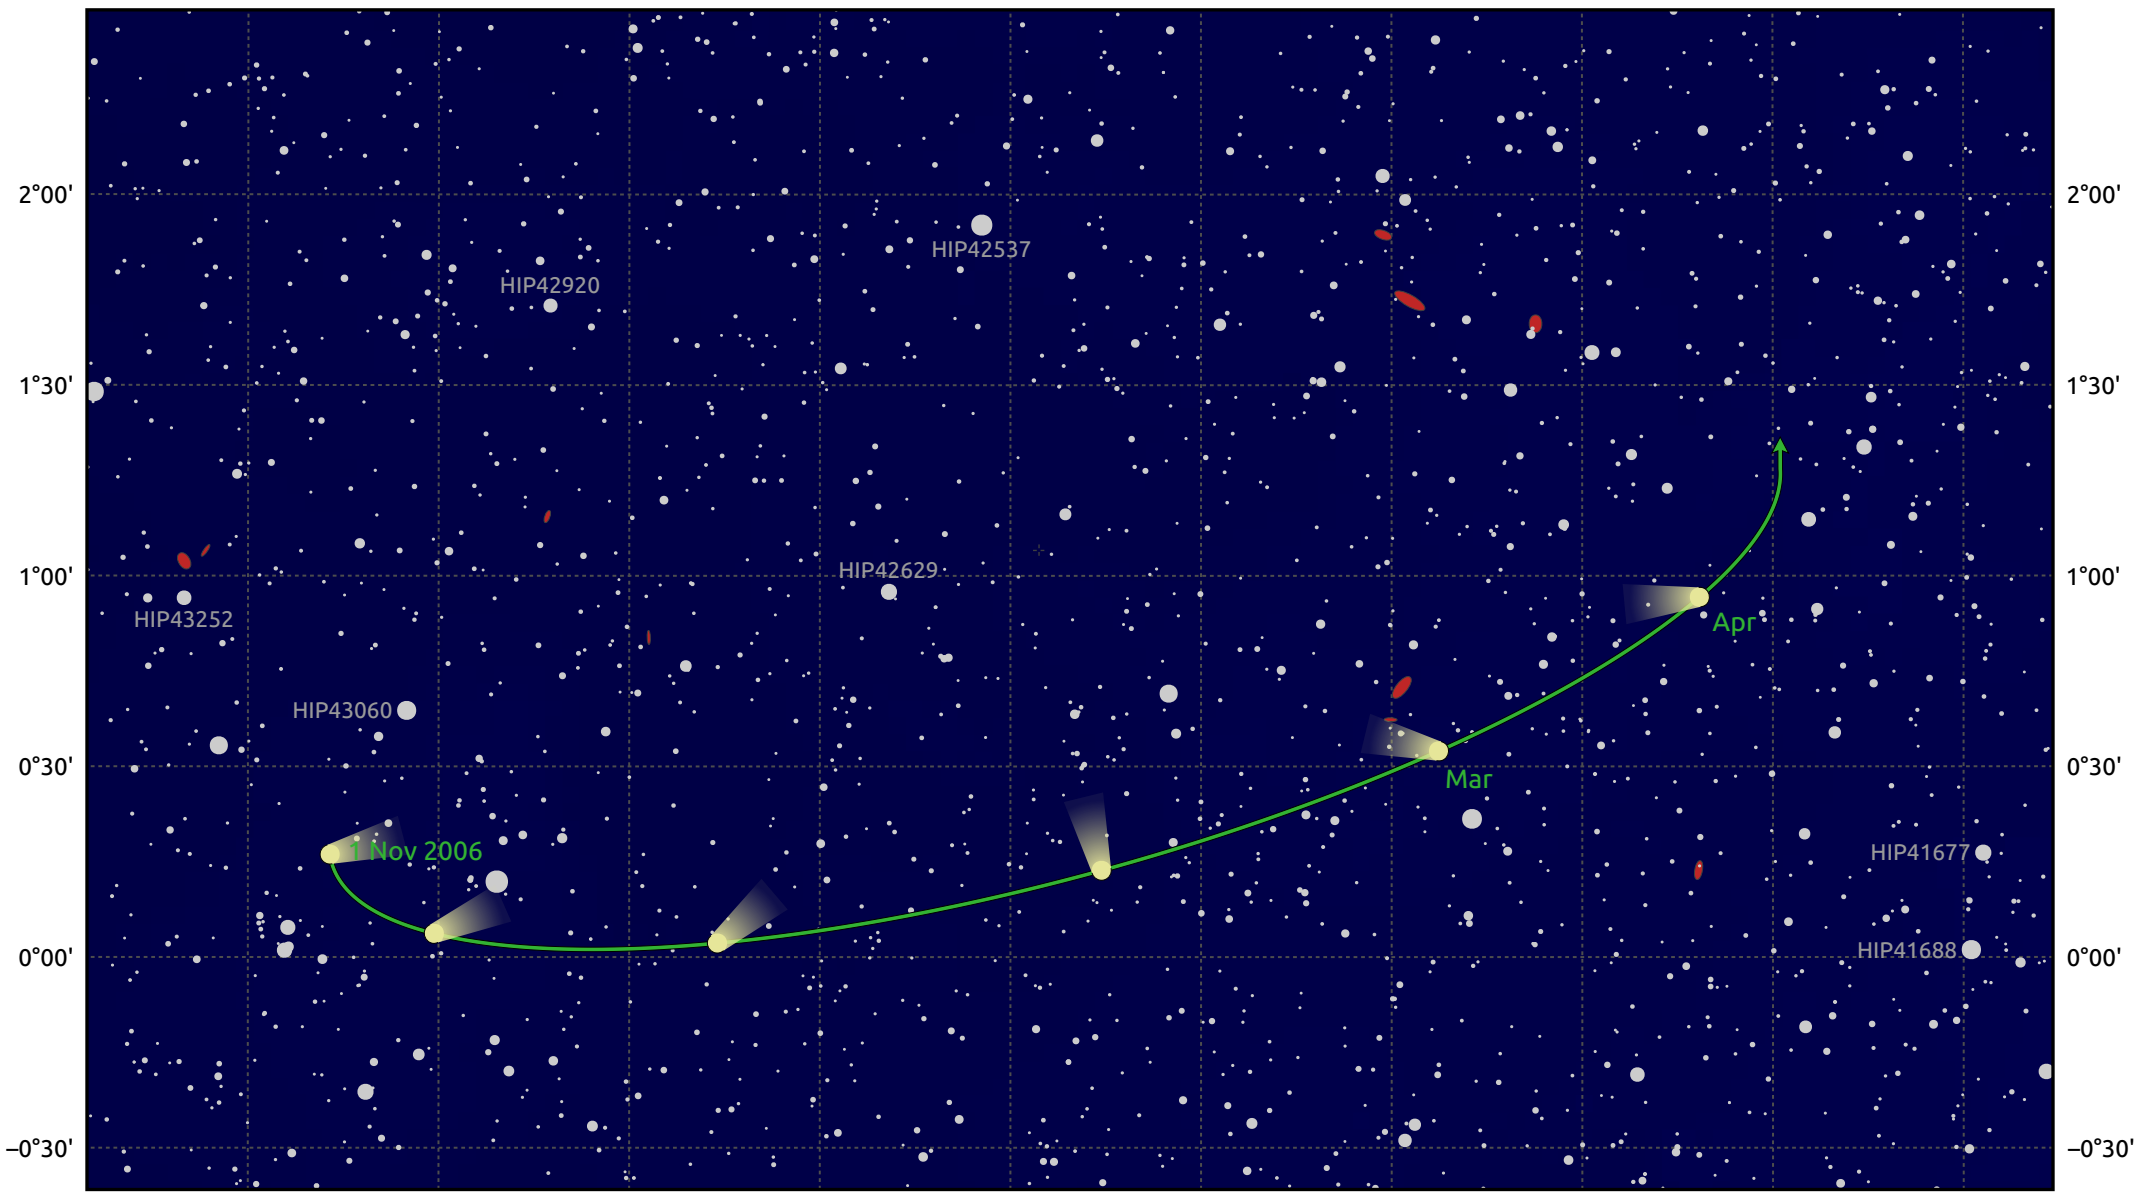

The path of 1P/Halley starting on 1 Nov 2006

8h48m 8h46m 8h44m 8h42m 8h40m 8h38m 8h36m 8h34m 8h32m 8h30m

2°00' 1°30' 1°00' 0°30' 0°00' -0°30'

© Dominic Ford 2011–2026. Date markers placed at midnight UTC. Downloaded from <https://in-the-sky.org>

Magnitude scale: ·13.0 ·12.0 ·11.0 ·10.0 ·9.0 ·8.0 ·7.0 ●6.0

— Ecliptic Plane

- Galaxy
- Bright nebula
- Open cluster
- Globular cluster
- + Planetary nebula

Date	Mag
2006 Nov 1	nan
2007 Jan 1	nan
2007 Mar 1	nan