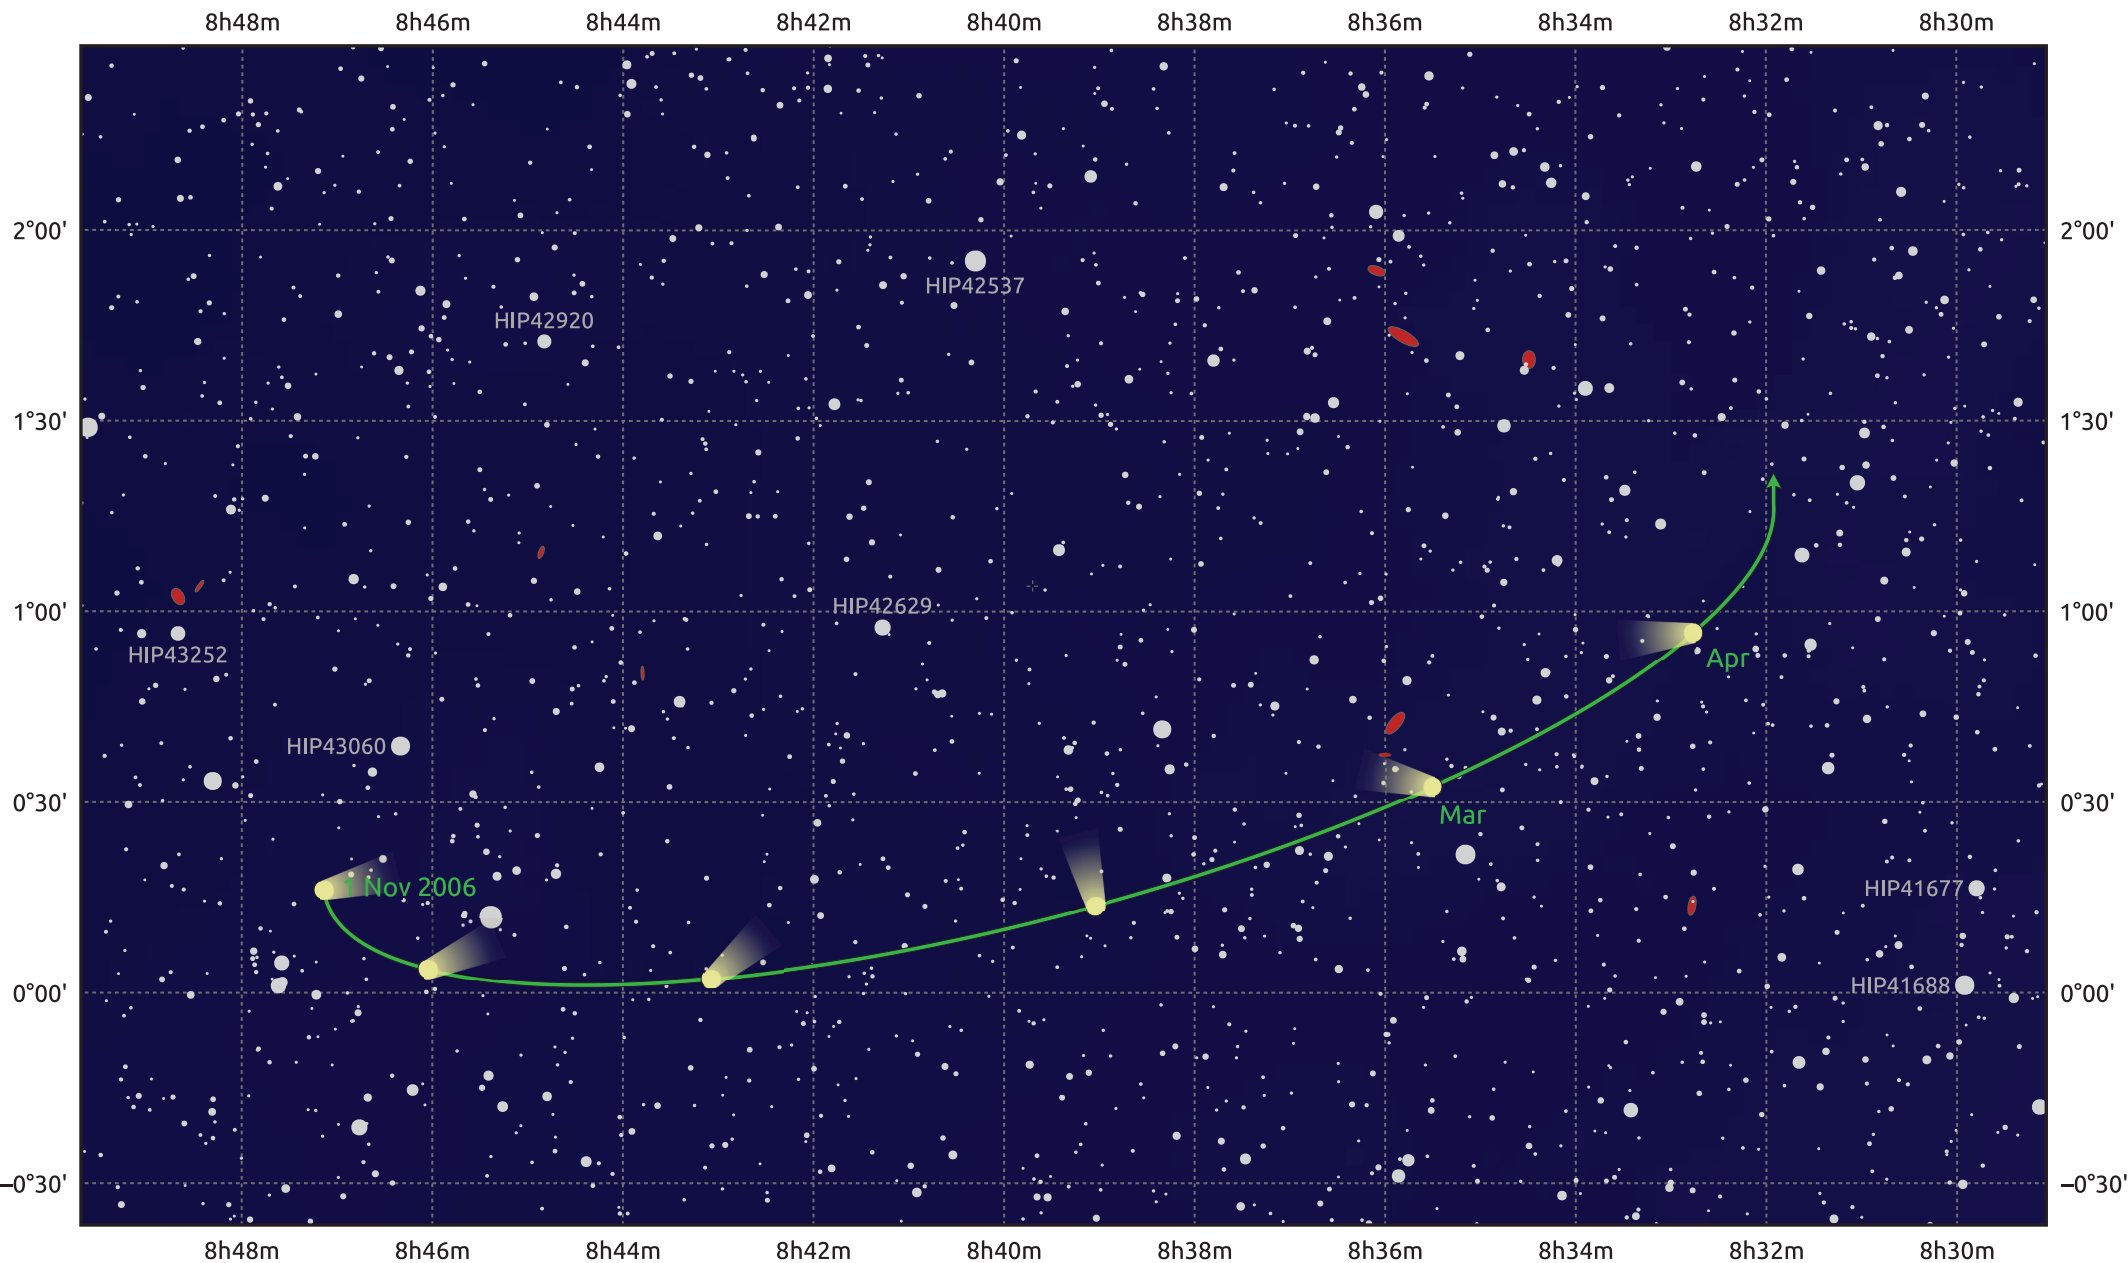

# The path of 1P/Halley starting on 1 Nov 2006

© Dominic Ford 2011–2026. Date markers placed at midnight UTC. Downloaded from <https://in-the-sky.org>

Magnitude scale: · 13.0 · 12.0 · 11.0 · 10.0 · 9.0 · 8.0 · 7.0 · 6.0

— Ecliptic Plane

Date	Mag
2006 Nov 1	nan
2007 Jan 1	nan
2007 Mar 1	nan

● Galaxy   
 ■ Bright nebula   
 ● Open cluster   
 ⊕ Globular cluster   
 ⊕ Planetary nebula