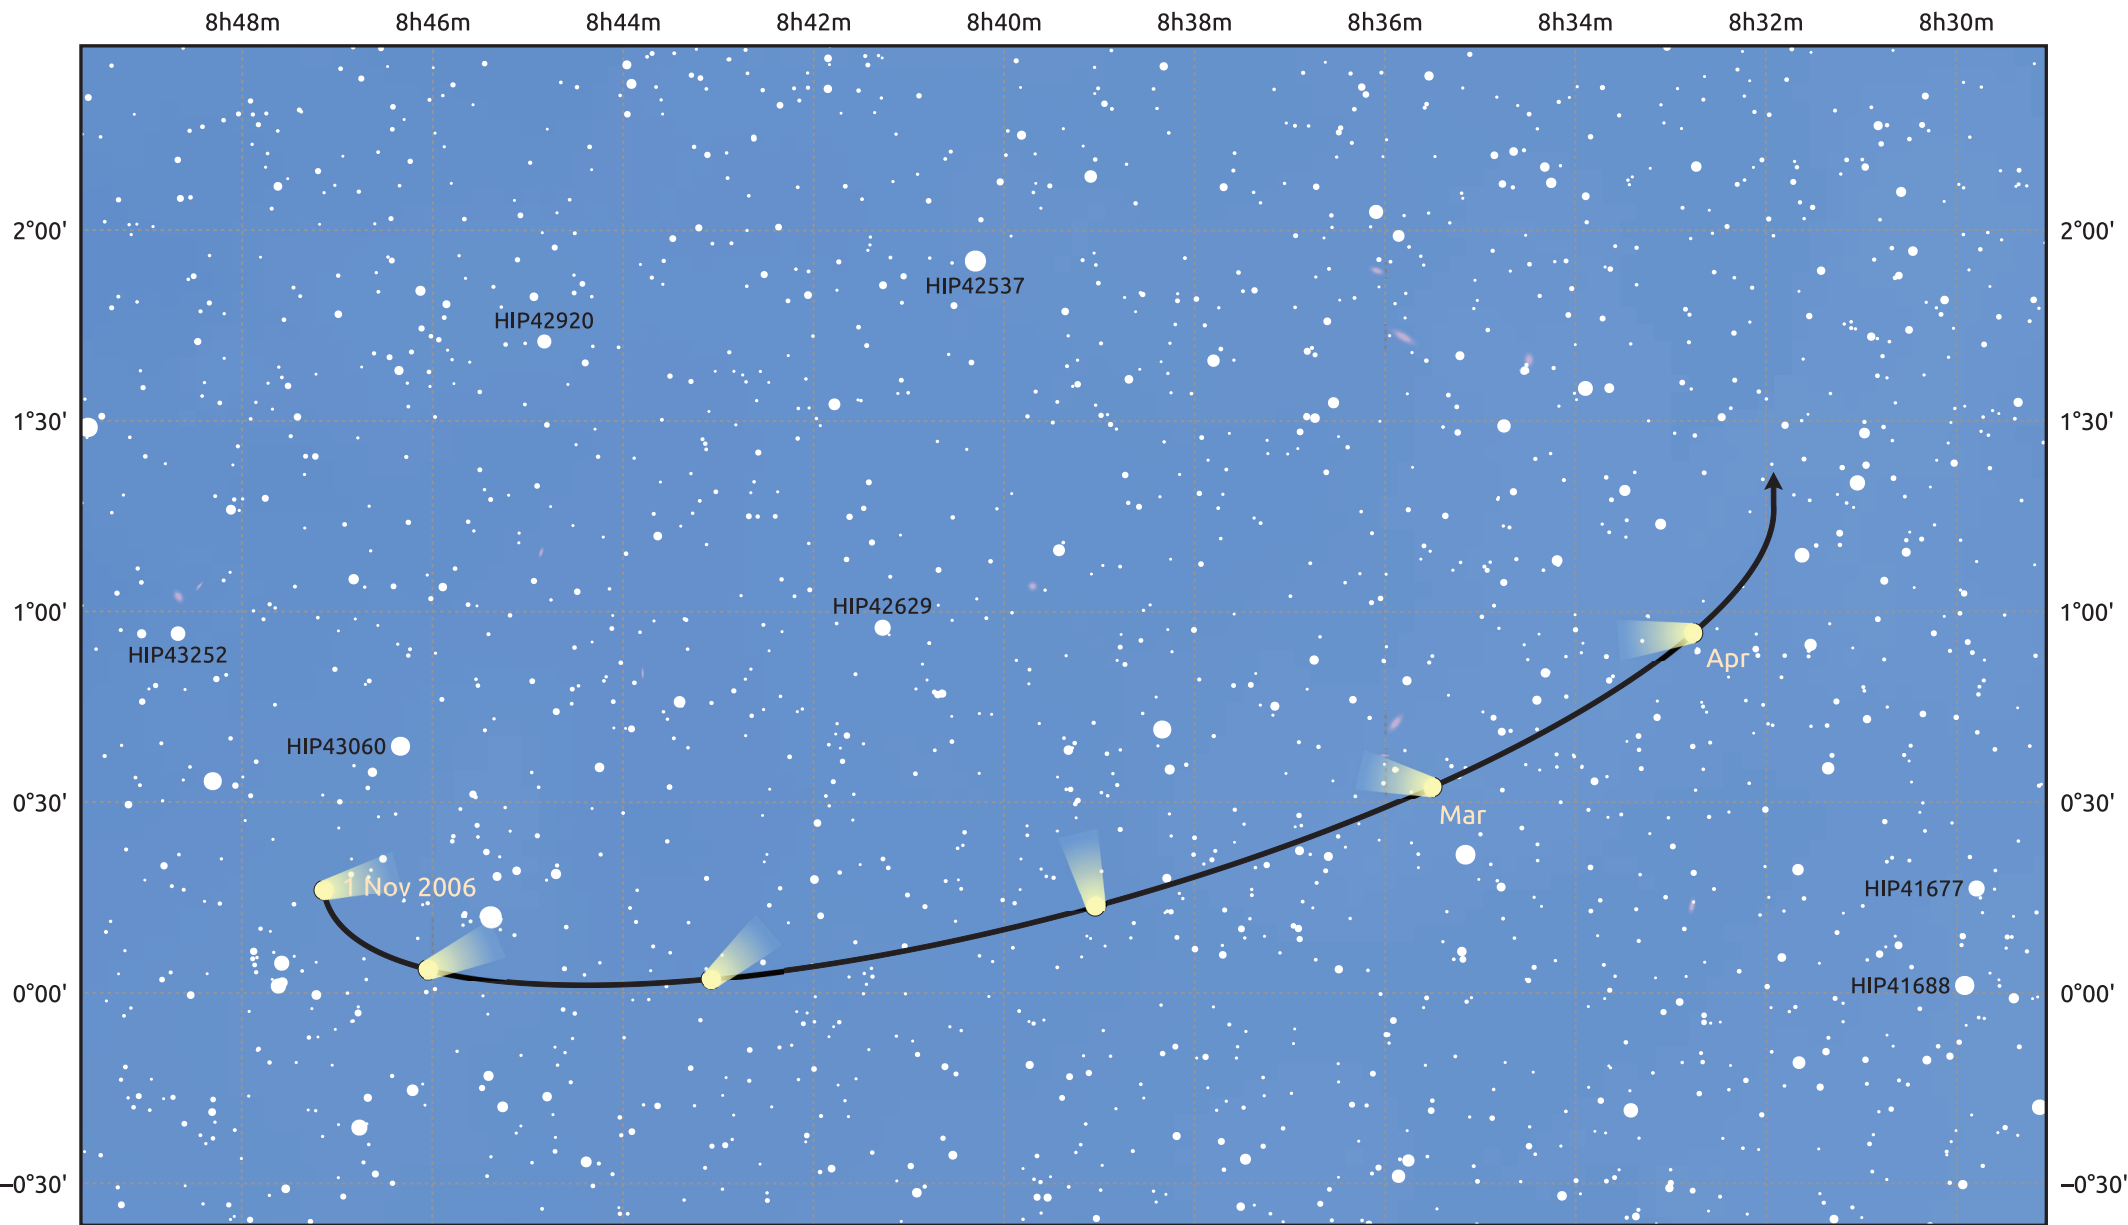

The path of 1P/Halley starting on 1 Nov 2006

© Dominic Ford 2011–2026. Date markers placed at midnight UTC. Downloaded from <https://in-the-sky.org>

Magnitude scale: 13.0 12.0 11.0 10.0 9.0 8.0 7.0 6.0

— Ecliptic Plane

Galaxy Bright nebula Open cluster Globular cluster Planetary nebula

| Date | Mag |
|------------|-----|
| 2006 Nov 1 | nan |
| 2007 Jan 1 | nan |
| 2007 Mar 1 | nan |