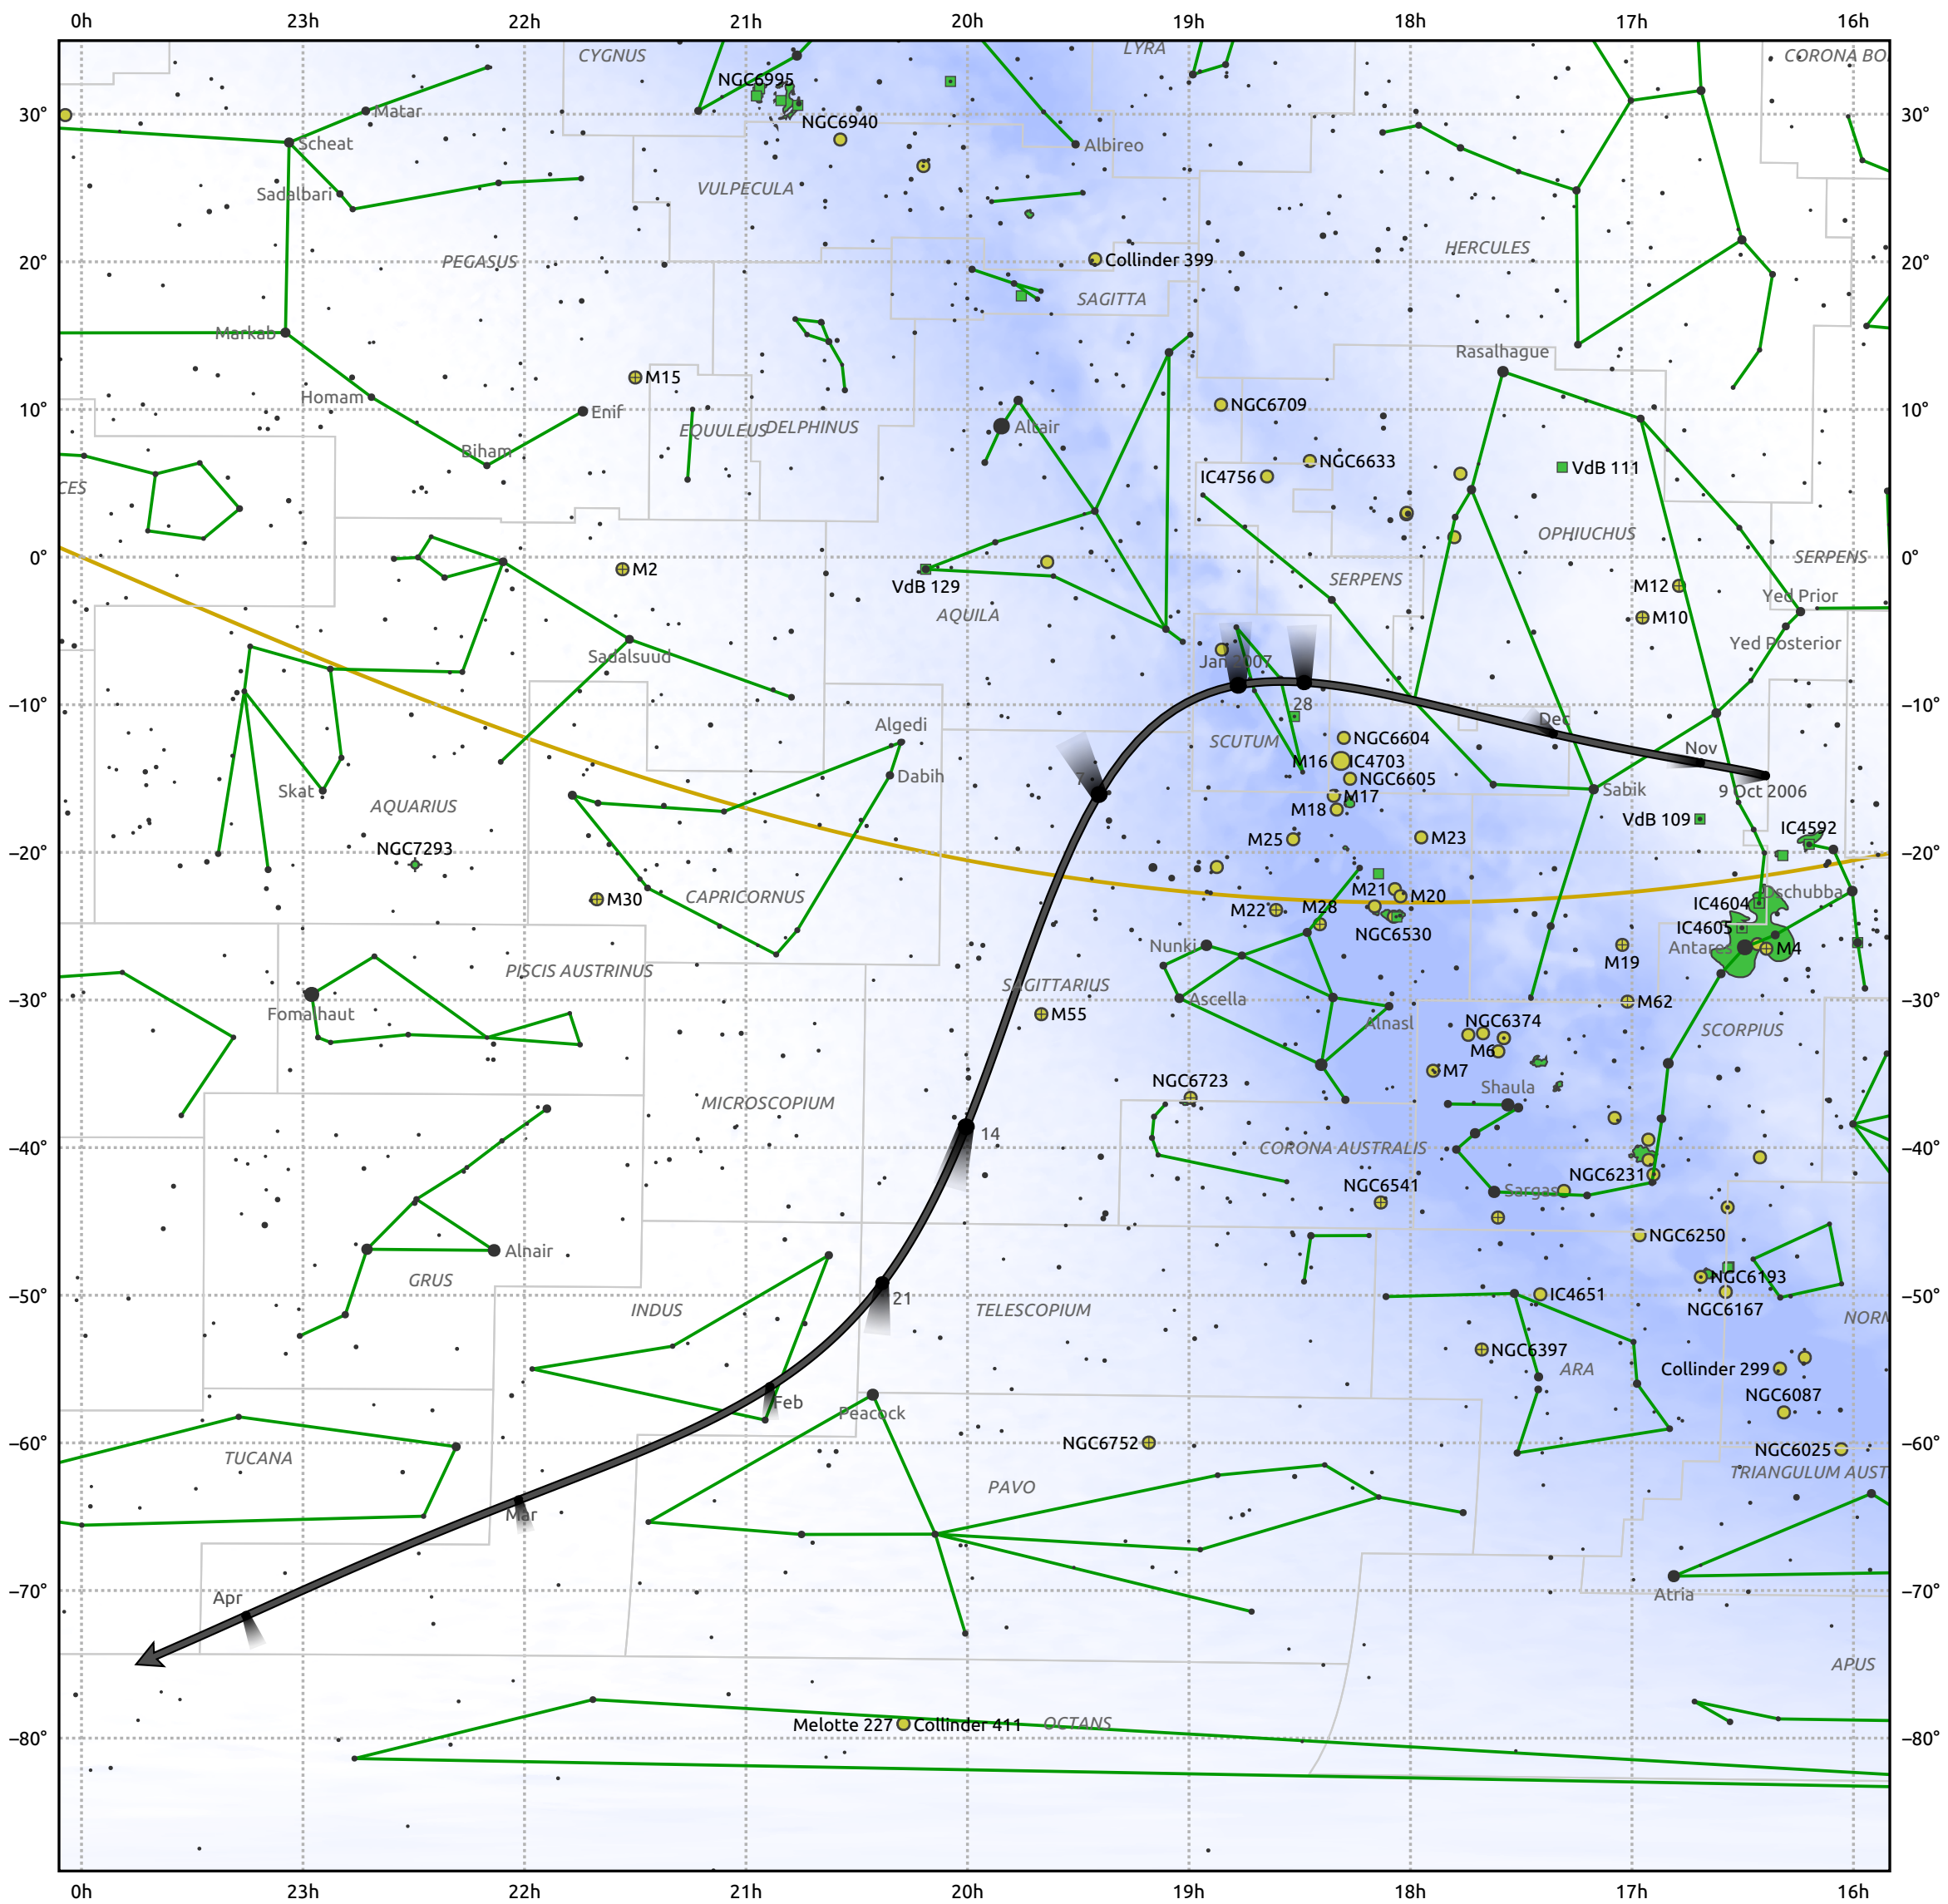

The path of C/2006 P1 (McNaught) starting on 9 Oct 2006

© Dominic Ford 2011–2025. Date markers placed at midnight UTC. Downloaded from <https://in-the-sky.org>

Magnitude scale: • 6.0 • 5.0 • 4.0 • 3.0 • 2.0 • 1.0 • 0.0

— Ecliptic Plane

● Galaxy ■ Bright nebula ● Open cluster ⊕ Globular cluster ◆ Planetary nebula

Date	Mag
2006 Nov 1	8.5
2006 Nov 2	8.4
2006 Nov 18	7.4
2006 Nov 30	6.4
2006 Dec 9	5.3
2006 Dec 16	4.3
2006 Dec 22	3.0
2006 Dec 26	2.0
2006 Dec 29	0.9
2007 Jan 1	-0.4
2007 Jan 3	-1.5
2007 Jan 5	-2.7
2007 Jan 13	-1.4
2007 Jan 16	-0.0
2007 Jan 19	1.0
2007 Jan 23	2.2
2007 Jan 28	3.3
2007 Feb 3	4.3
2007 Feb 11	5.3
2007 Feb 22	6.4
2007 Mar 1	6.9
2007 Mar 8	7.4
2007 Mar 27	8.4