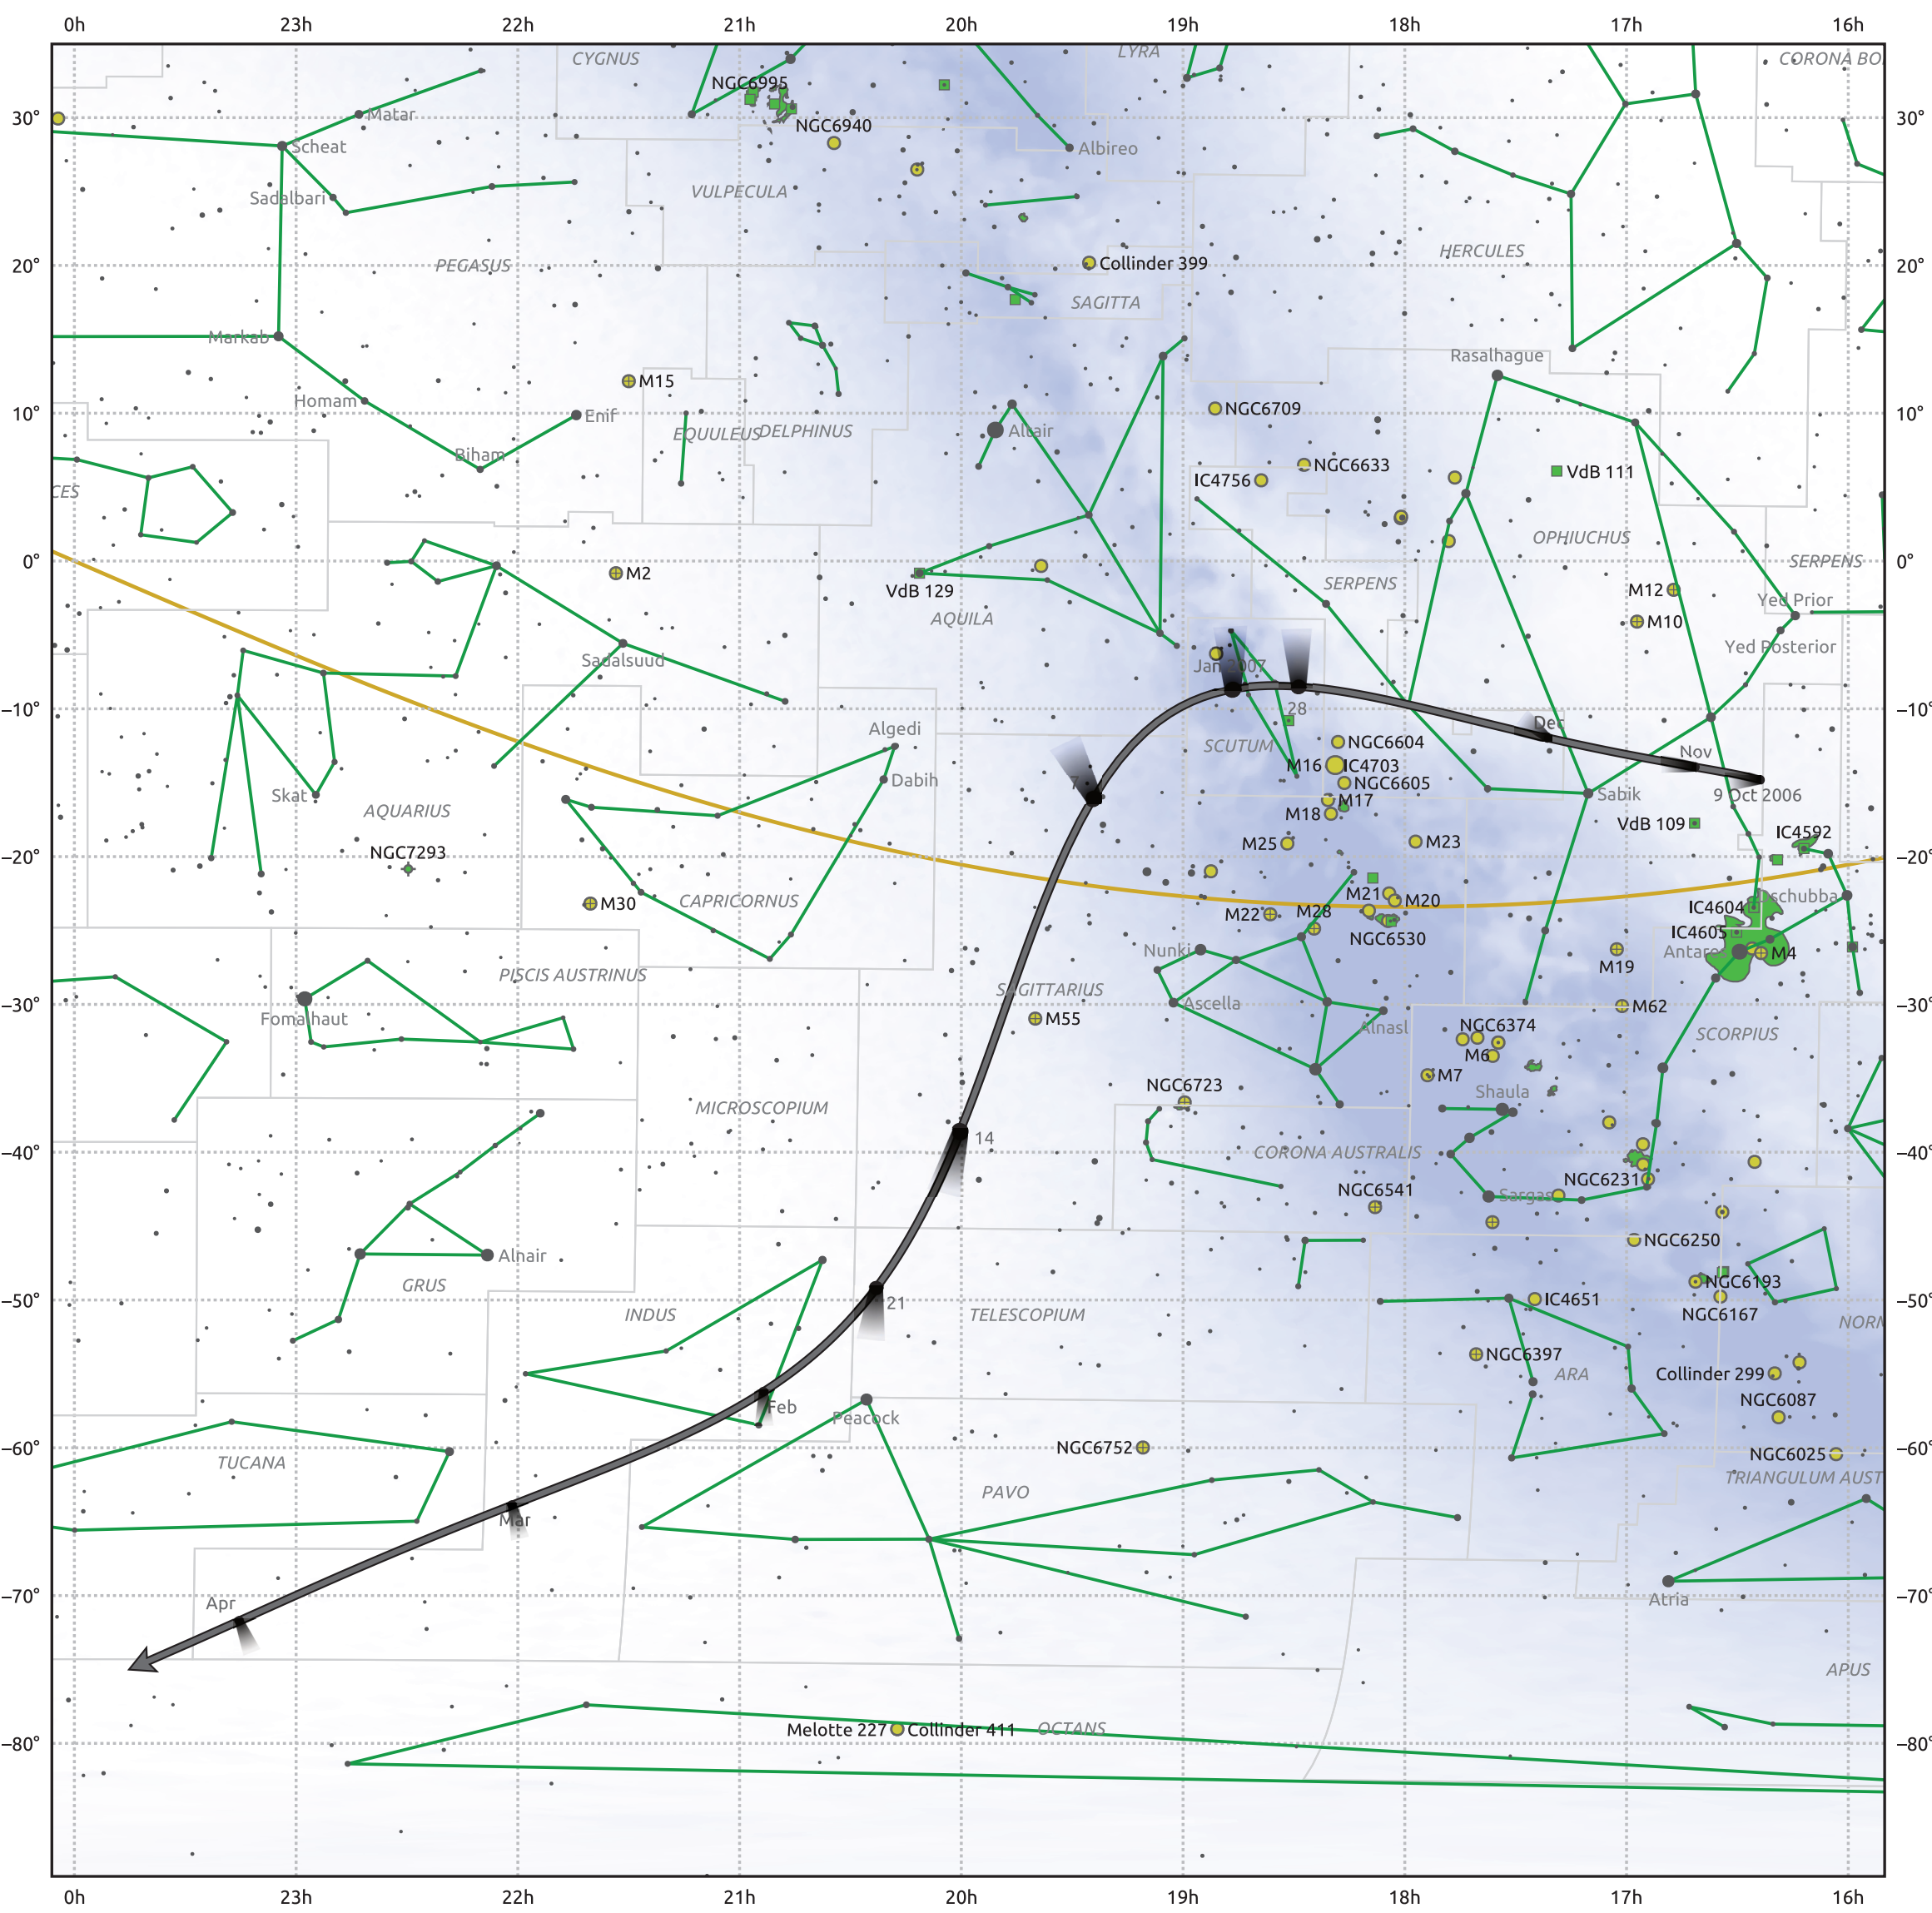

The path of C/2006 P1 (McNaught) starting on 9 Oct 2006

© Dominic Ford 2011–2025. Date markers placed at midnight UTC. Downloaded from <https://in-the-sky.org>

Magnitude scale: ● 6.0 ● 5.0 ● 4.0 ● 3.0 ● 2.0 ● 1.0 ● 0.0

— Ecliptic Plane

● Galaxy ● Bright nebula ● Open cluster ● Globular cluster ● Planetary nebula

Date	Mag
2006 Nov 1	8.5
2006 Nov 2	8.4
2006 Nov 18	7.4
2006 Nov 30	6.4
2006 Dec 9	5.3
2006 Dec 16	4.3
2006 Dec 22	3.0
2006 Dec 26	2.0
2006 Dec 29	0.9
2007 Jan 1	-0.4
2007 Jan 3	-1.5
2007 Jan 5	-2.7
2007 Jan 13	-1.4
2007 Jan 16	-0.0
2007 Jan 19	1.0
2007 Jan 23	2.2
2007 Jan 28	3.3
2007 Feb 3	4.3
2007 Feb 11	5.3
2007 Feb 22	6.4
2007 Mar 1	6.9
2007 Mar 8	7.4
2007 Mar 27	8.4