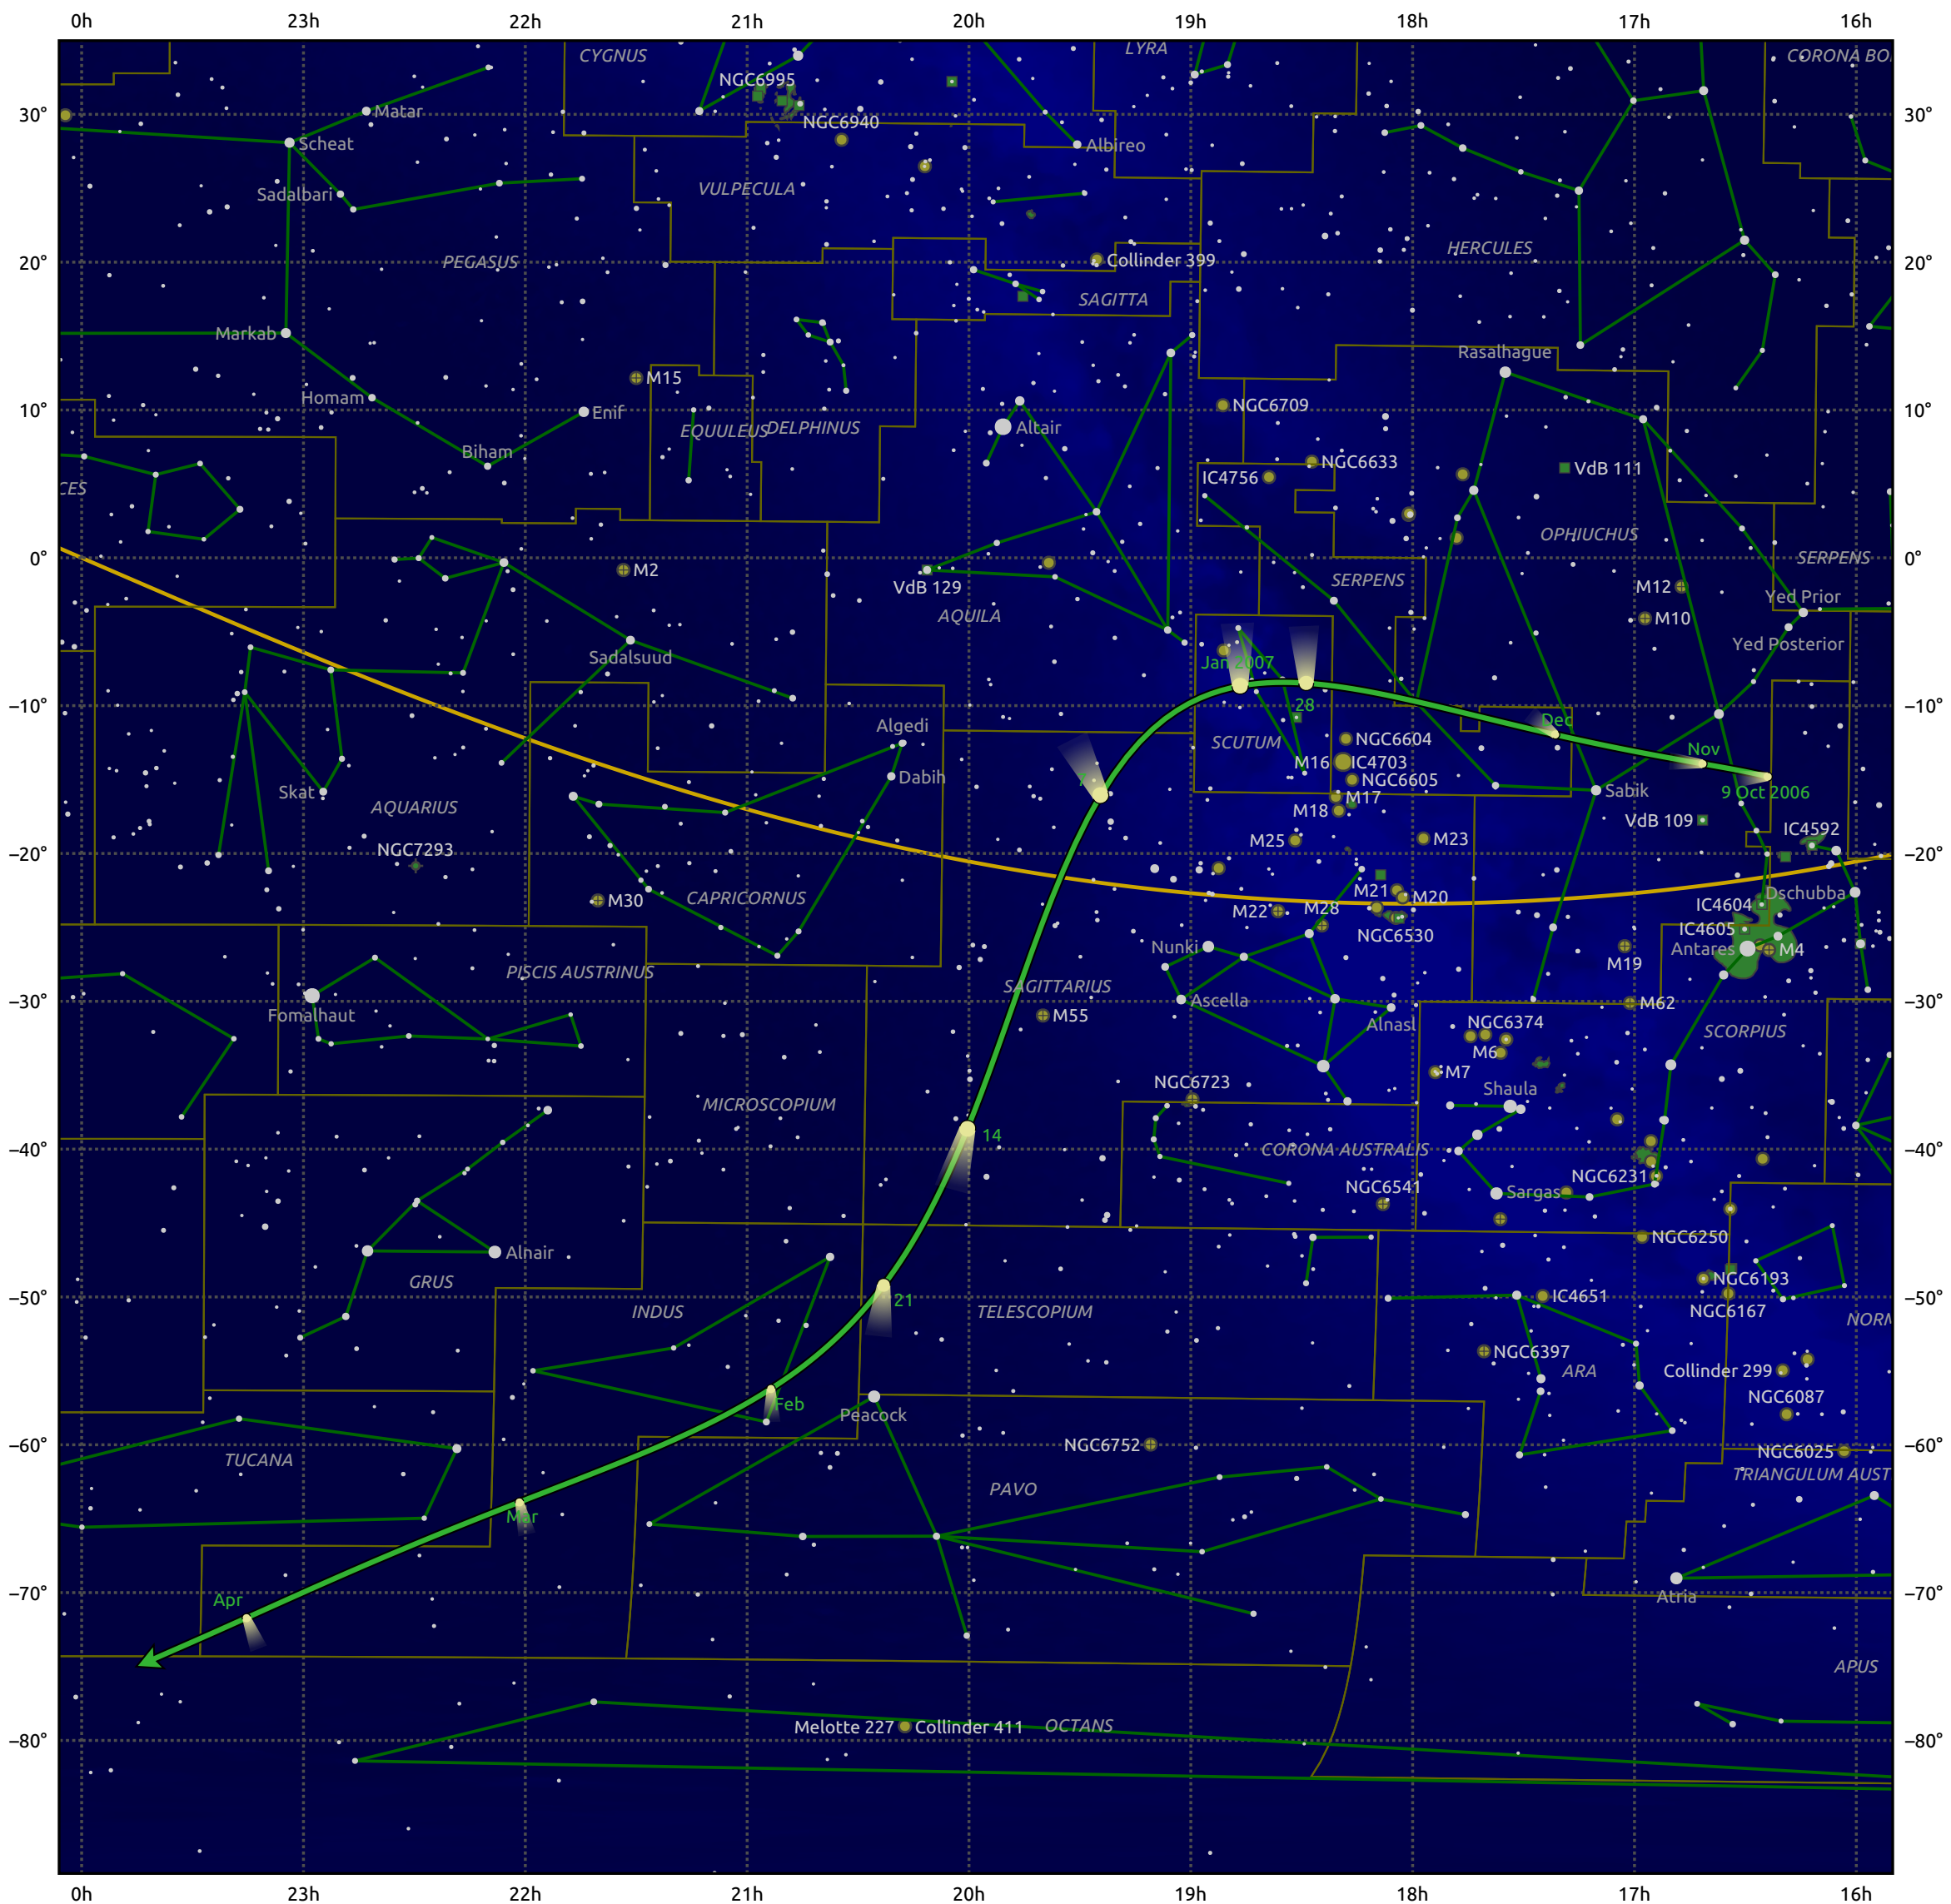

# The path of C/2006 P1 (McNaught) starting on 9 Oct 2006

© Dominic Ford 2011–2025. Date markers placed at midnight UTC. Downloaded from <https://in-the-sky.org>

Magnitude scale: 6.0 5.0 4.0 3.0 2.0 1.0 0.0

— Ecliptic Plane

Galaxy Bright nebula Open cluster Globular cluster Planetary nebula

Date	Mag
2006 Nov 1	8.5
2006 Nov 2	8.4
2006 Nov 18	7.4
2006 Nov 30	6.4
2006 Dec 9	5.3
2006 Dec 16	4.3
2006 Dec 22	3.0
2006 Dec 26	2.0
2006 Dec 29	0.9
2007 Jan 1	-0.4
2007 Jan 3	-1.5
2007 Jan 5	-2.7
2007 Jan 13	-1.4
2007 Jan 16	-0.0
2007 Jan 19	1.0
2007 Jan 23	2.2
2007 Jan 28	3.3
2007 Feb 3	4.3
2007 Feb 11	5.3
2007 Feb 22	6.4
2007 Mar 1	6.9
2007 Mar 8	7.4
2007 Mar 27	8.4