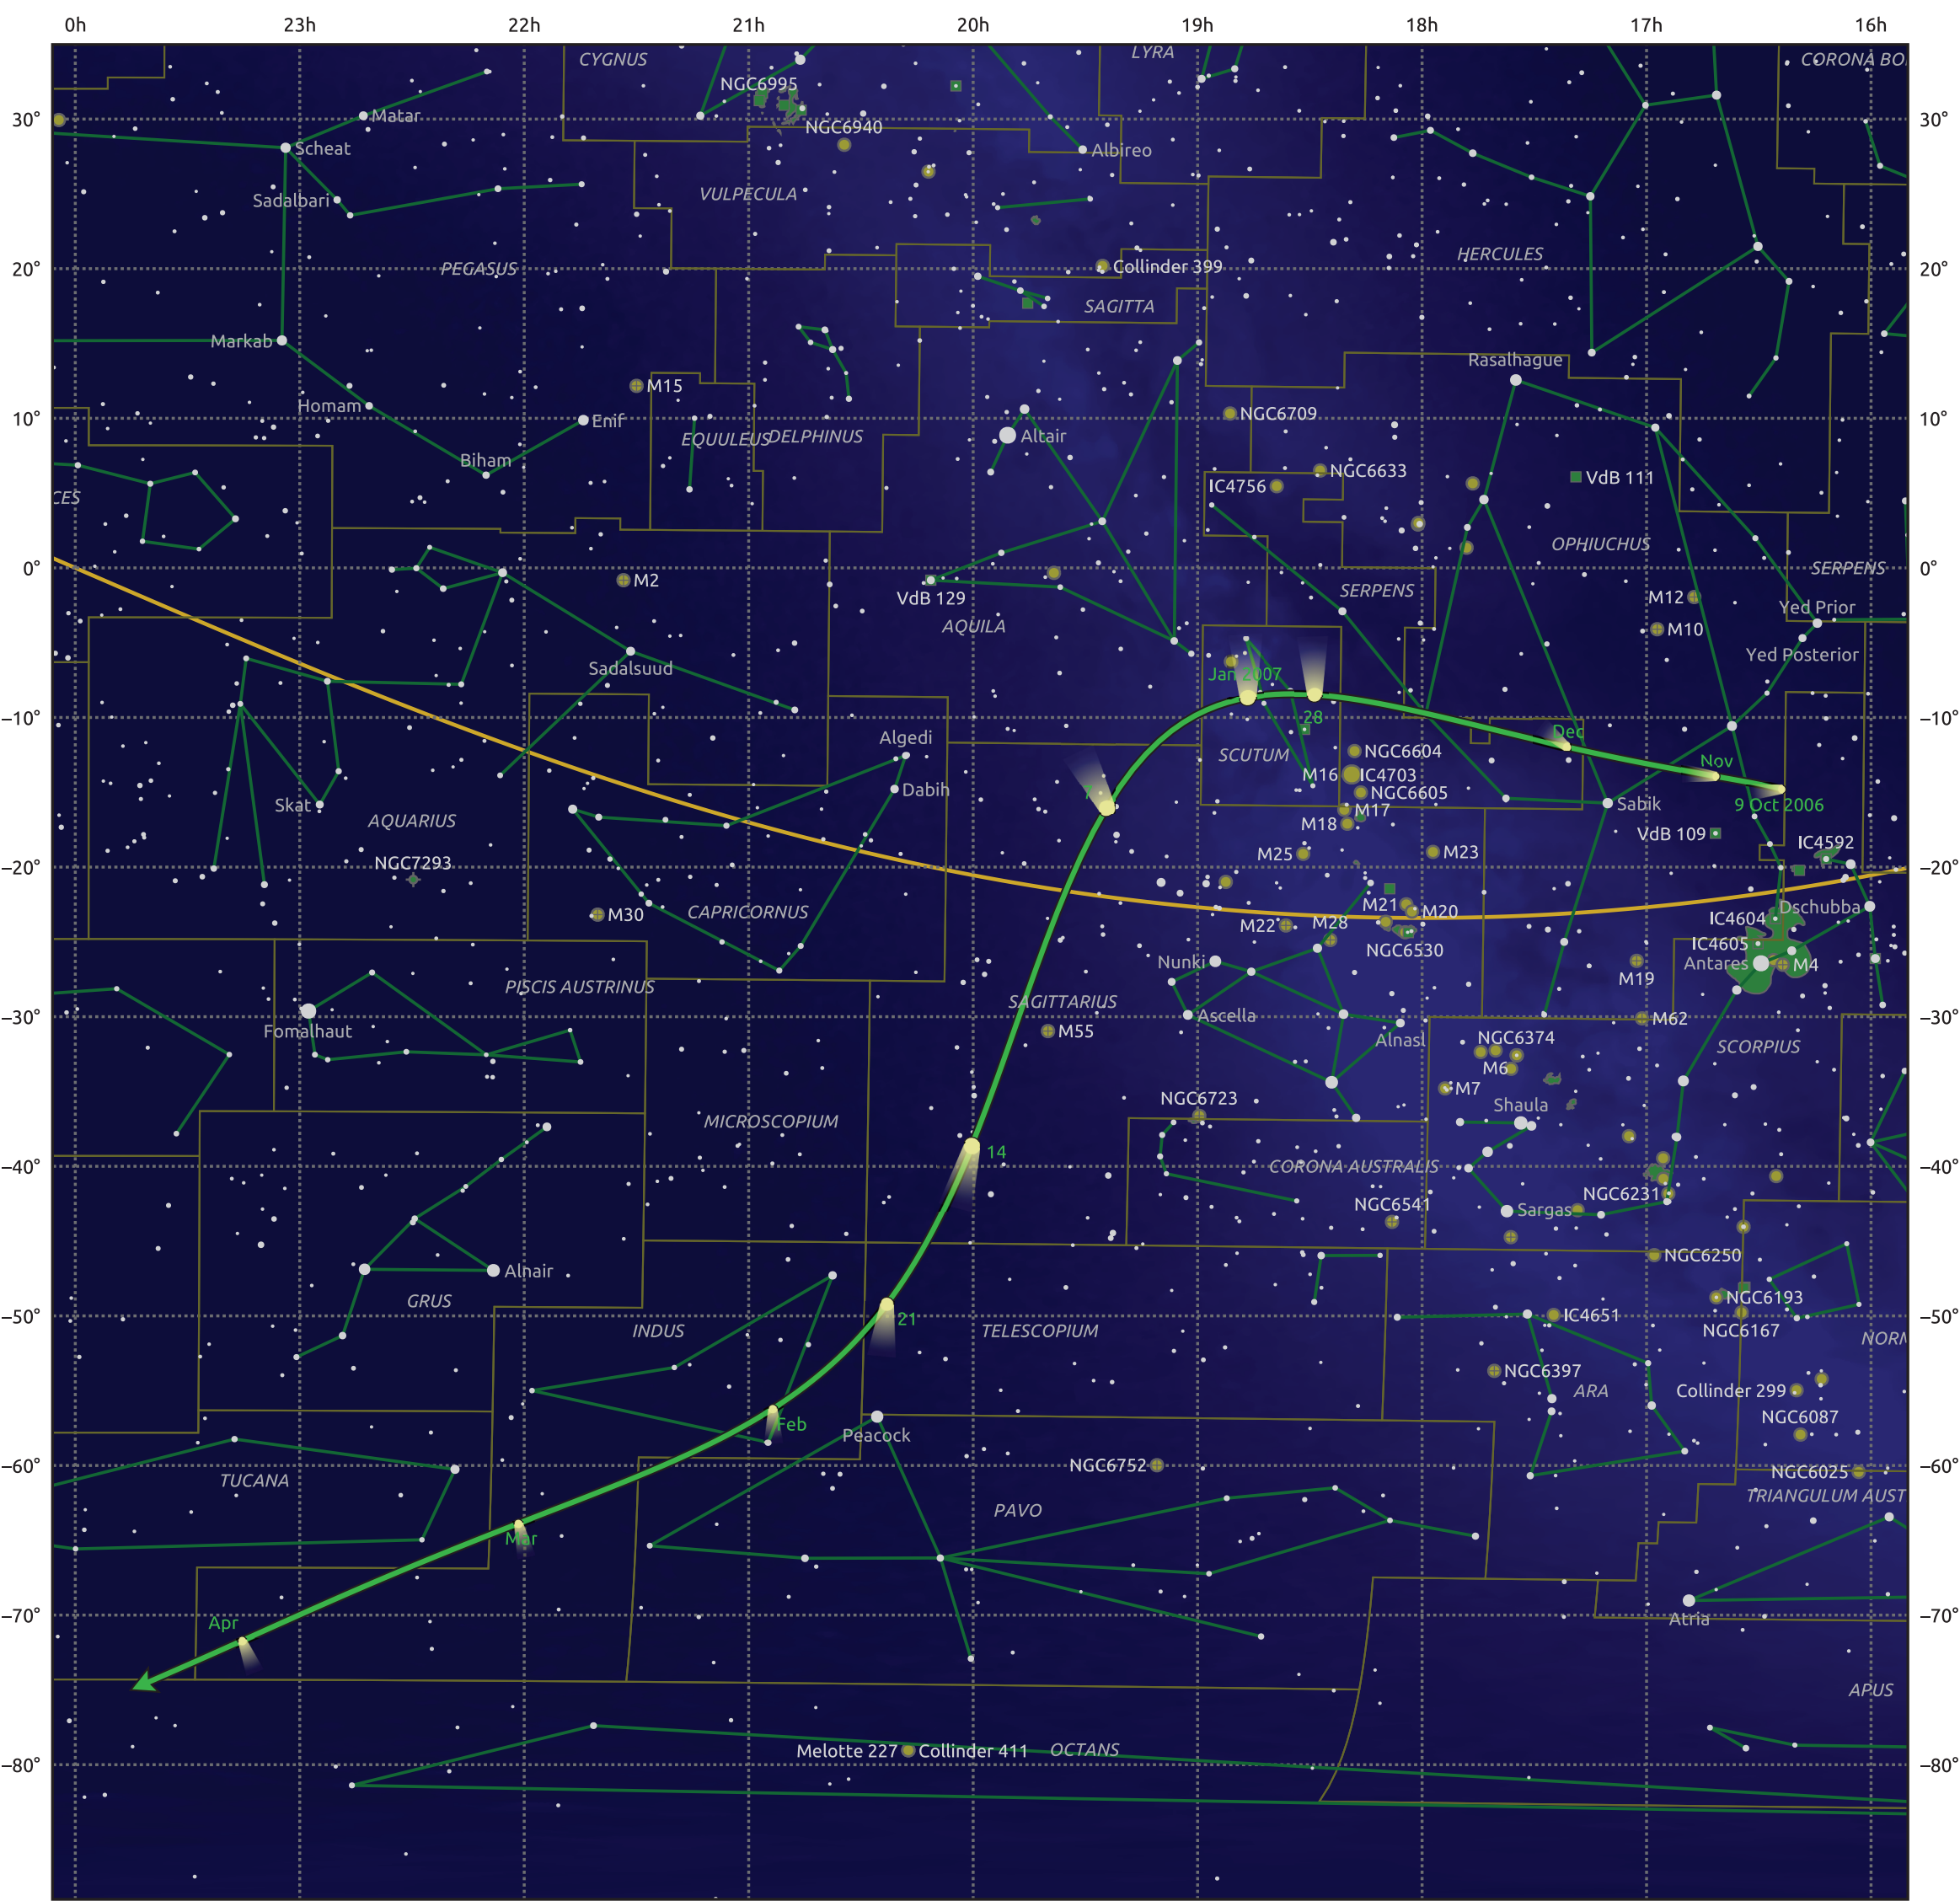

The path of C/2006 P1 (McNaught) starting on 9 Oct 2006

© Dominic Ford 2011–2025. Date markers placed at midnight UTC. Downloaded from <https://in-the-sky.org>

Magnitude scale: ● 6.0 ● 5.0 ● 4.0 ● 3.0 ● 2.0 ● 1.0 ● 0.0

— Ecliptic Plane

● Galaxy ● Bright nebula ● Open cluster ● Globular cluster ● Planetary nebula

Date	Mag
2006 Nov 1	8.5
2006 Nov 2	8.4
2006 Nov 18	7.4
2006 Nov 30	6.4
2006 Dec 9	5.3
2006 Dec 16	4.3
2006 Dec 22	3.0
2006 Dec 26	2.0
2006 Dec 29	0.9
2007 Jan 1	-0.4
2007 Jan 3	-1.5
2007 Jan 5	-2.7
2007 Jan 13	-1.4
2007 Jan 16	-0.0
2007 Jan 19	1.0
2007 Jan 23	2.2
2007 Jan 28	3.3
2007 Feb 3	4.3
2007 Feb 11	5.3
2007 Feb 22	6.4
2007 Mar 1	6.9
2007 Mar 8	7.4
2007 Mar 27	8.4