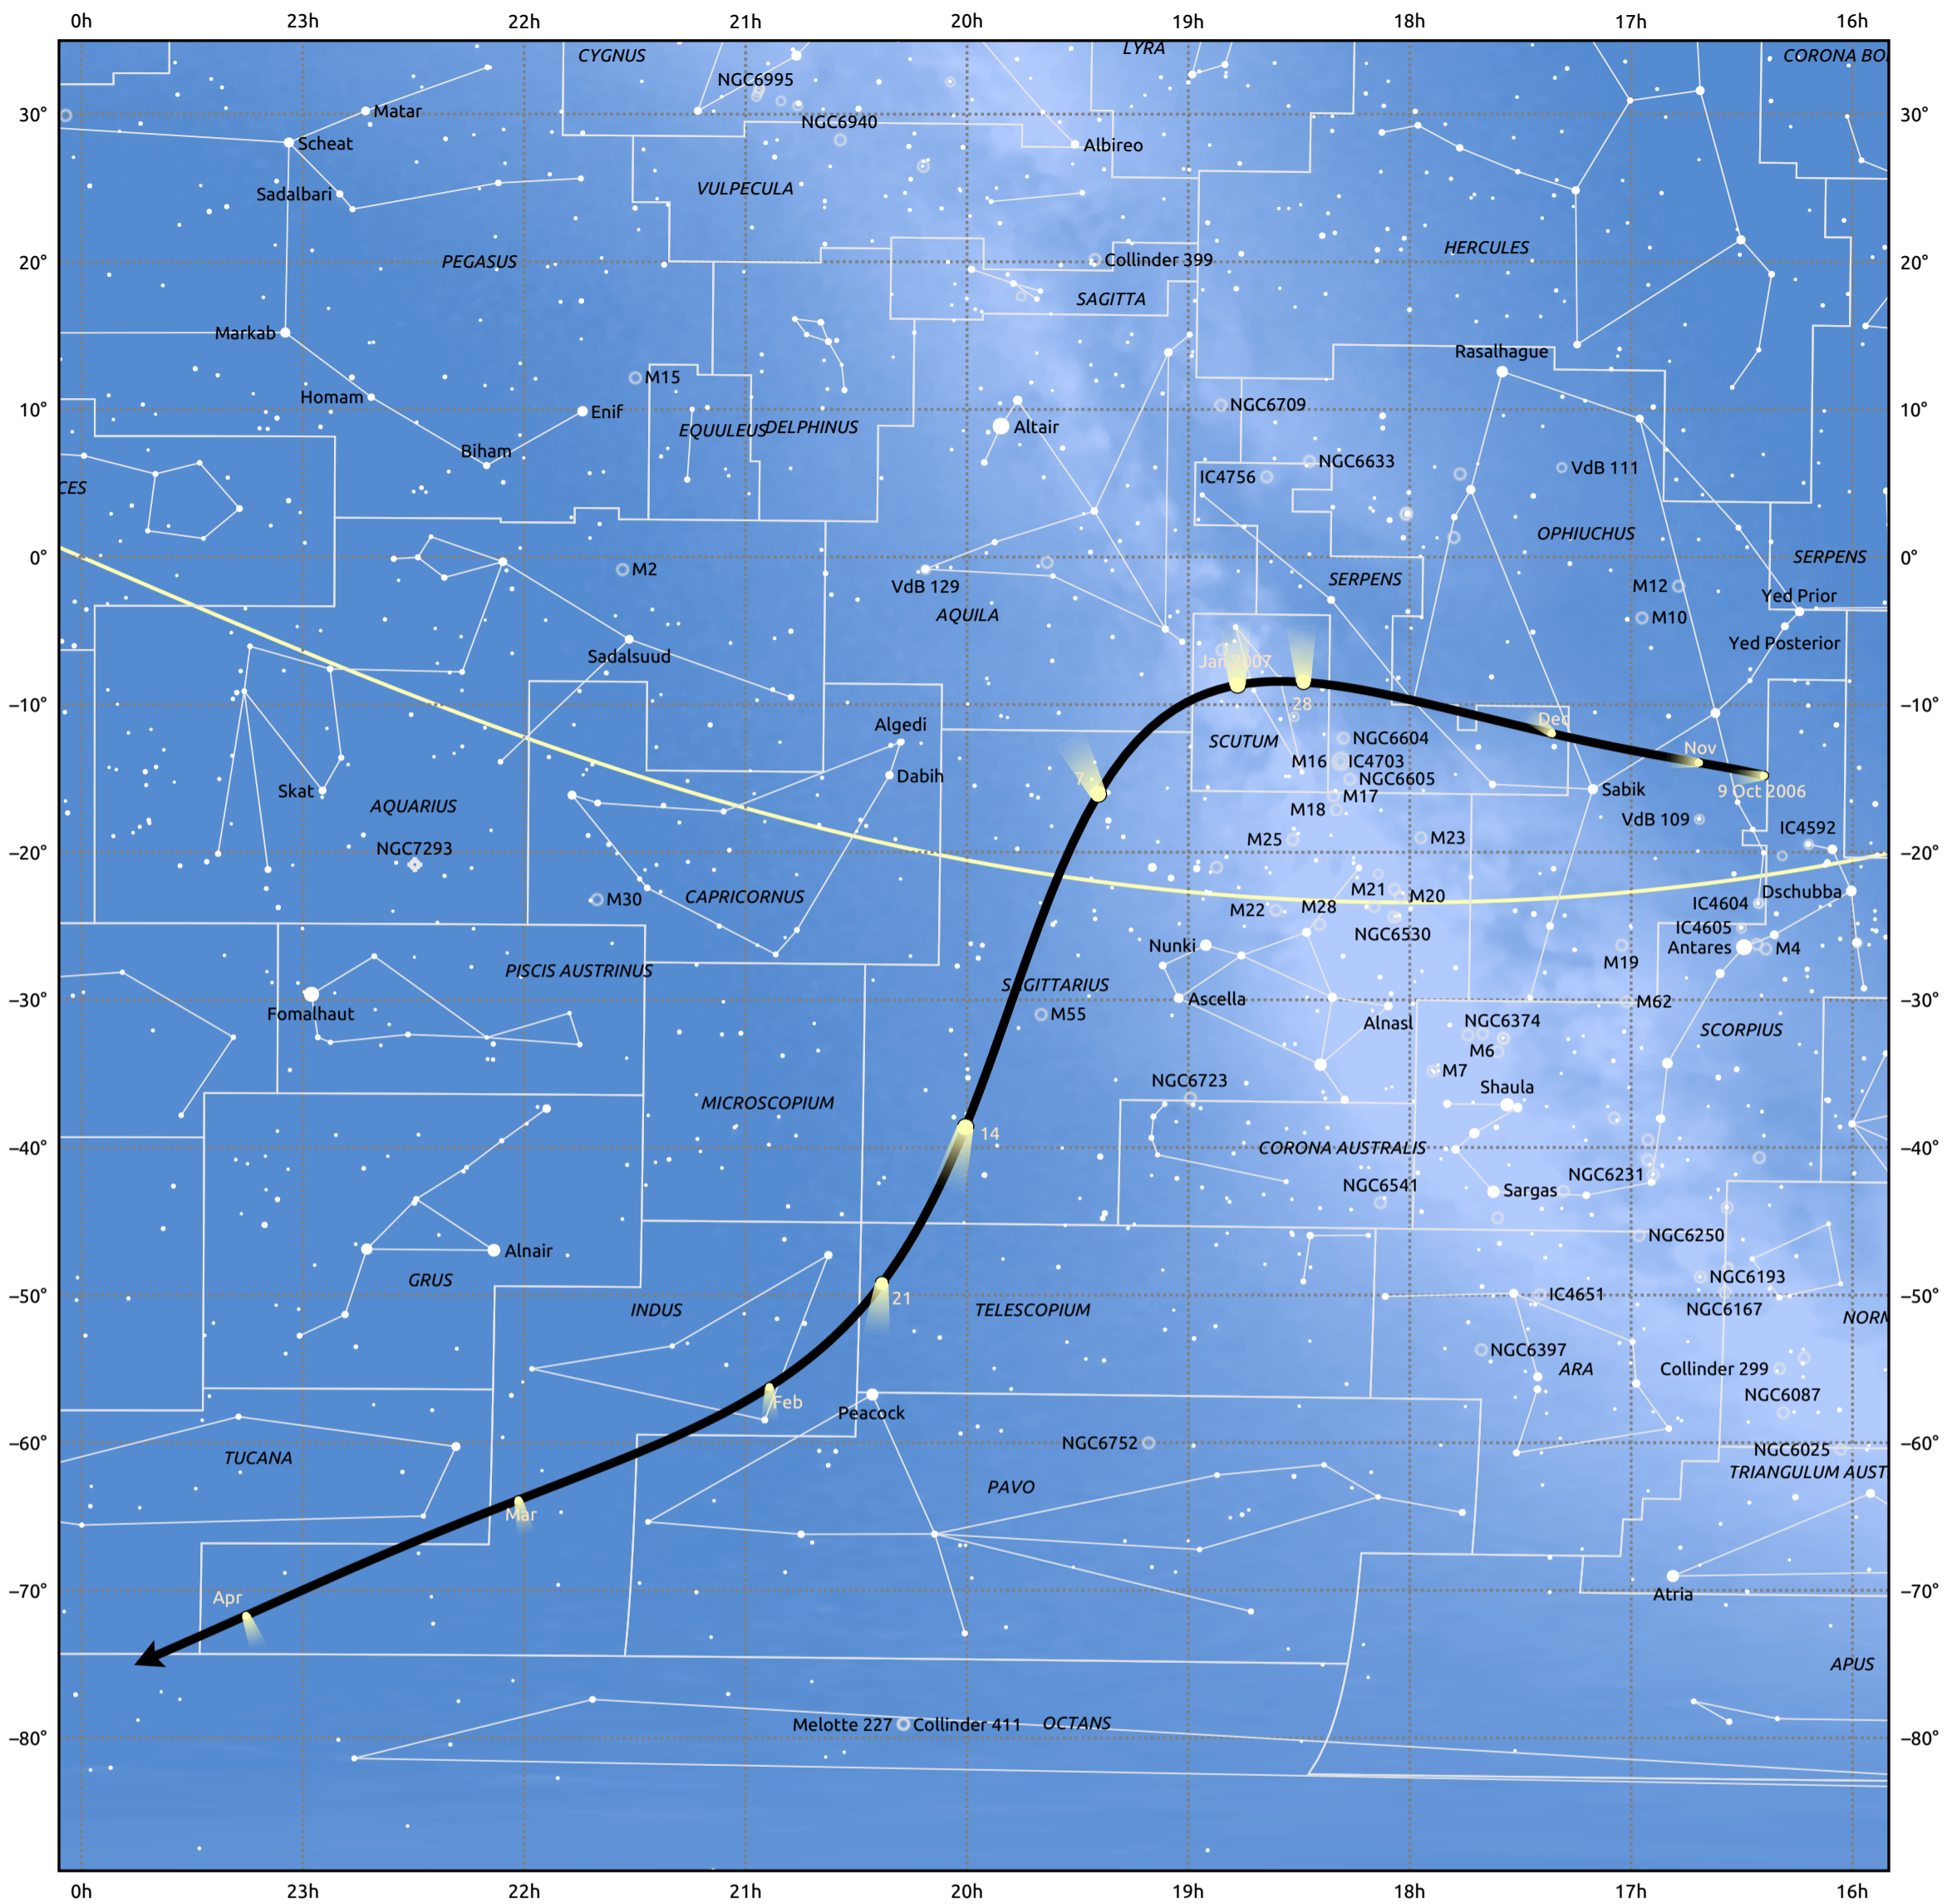

The path of C/2006 P1 (McNaught) starting on 9 Oct 2006

© Dominic Ford 2011–2025. Date markers placed at midnight UTC. Downloaded from <https://in-the-sky.org>

Magnitude scale: ● 6.0 ● 5.0 ● 4.0 ● 3.0 ● 2.0 ● 1.0 ● 0.0

— Ecliptic Plane

Galaxy ● Bright nebula ● Open cluster ● Globular cluster ◆ Planetary nebula

Date	Mag
2006 Nov 1	8.5
2006 Nov 2	8.4
2006 Nov 18	7.4
2006 Nov 30	6.4
2006 Dec 9	5.3
2006 Dec 16	4.3
2006 Dec 22	3.0
2006 Dec 26	2.0
2006 Dec 29	0.9
2007 Jan 1	-0.4
2007 Jan 3	-1.5
2007 Jan 5	-2.7
2007 Jan 13	-1.4
2007 Jan 16	-0.0
2007 Jan 19	1.0
2007 Jan 23	2.2
2007 Jan 28	3.3
2007 Feb 3	4.3
2007 Feb 11	5.3
2007 Feb 22	6.4
2007 Mar 1	6.9
2007 Mar 8	7.4
2007 Mar 27	8.4