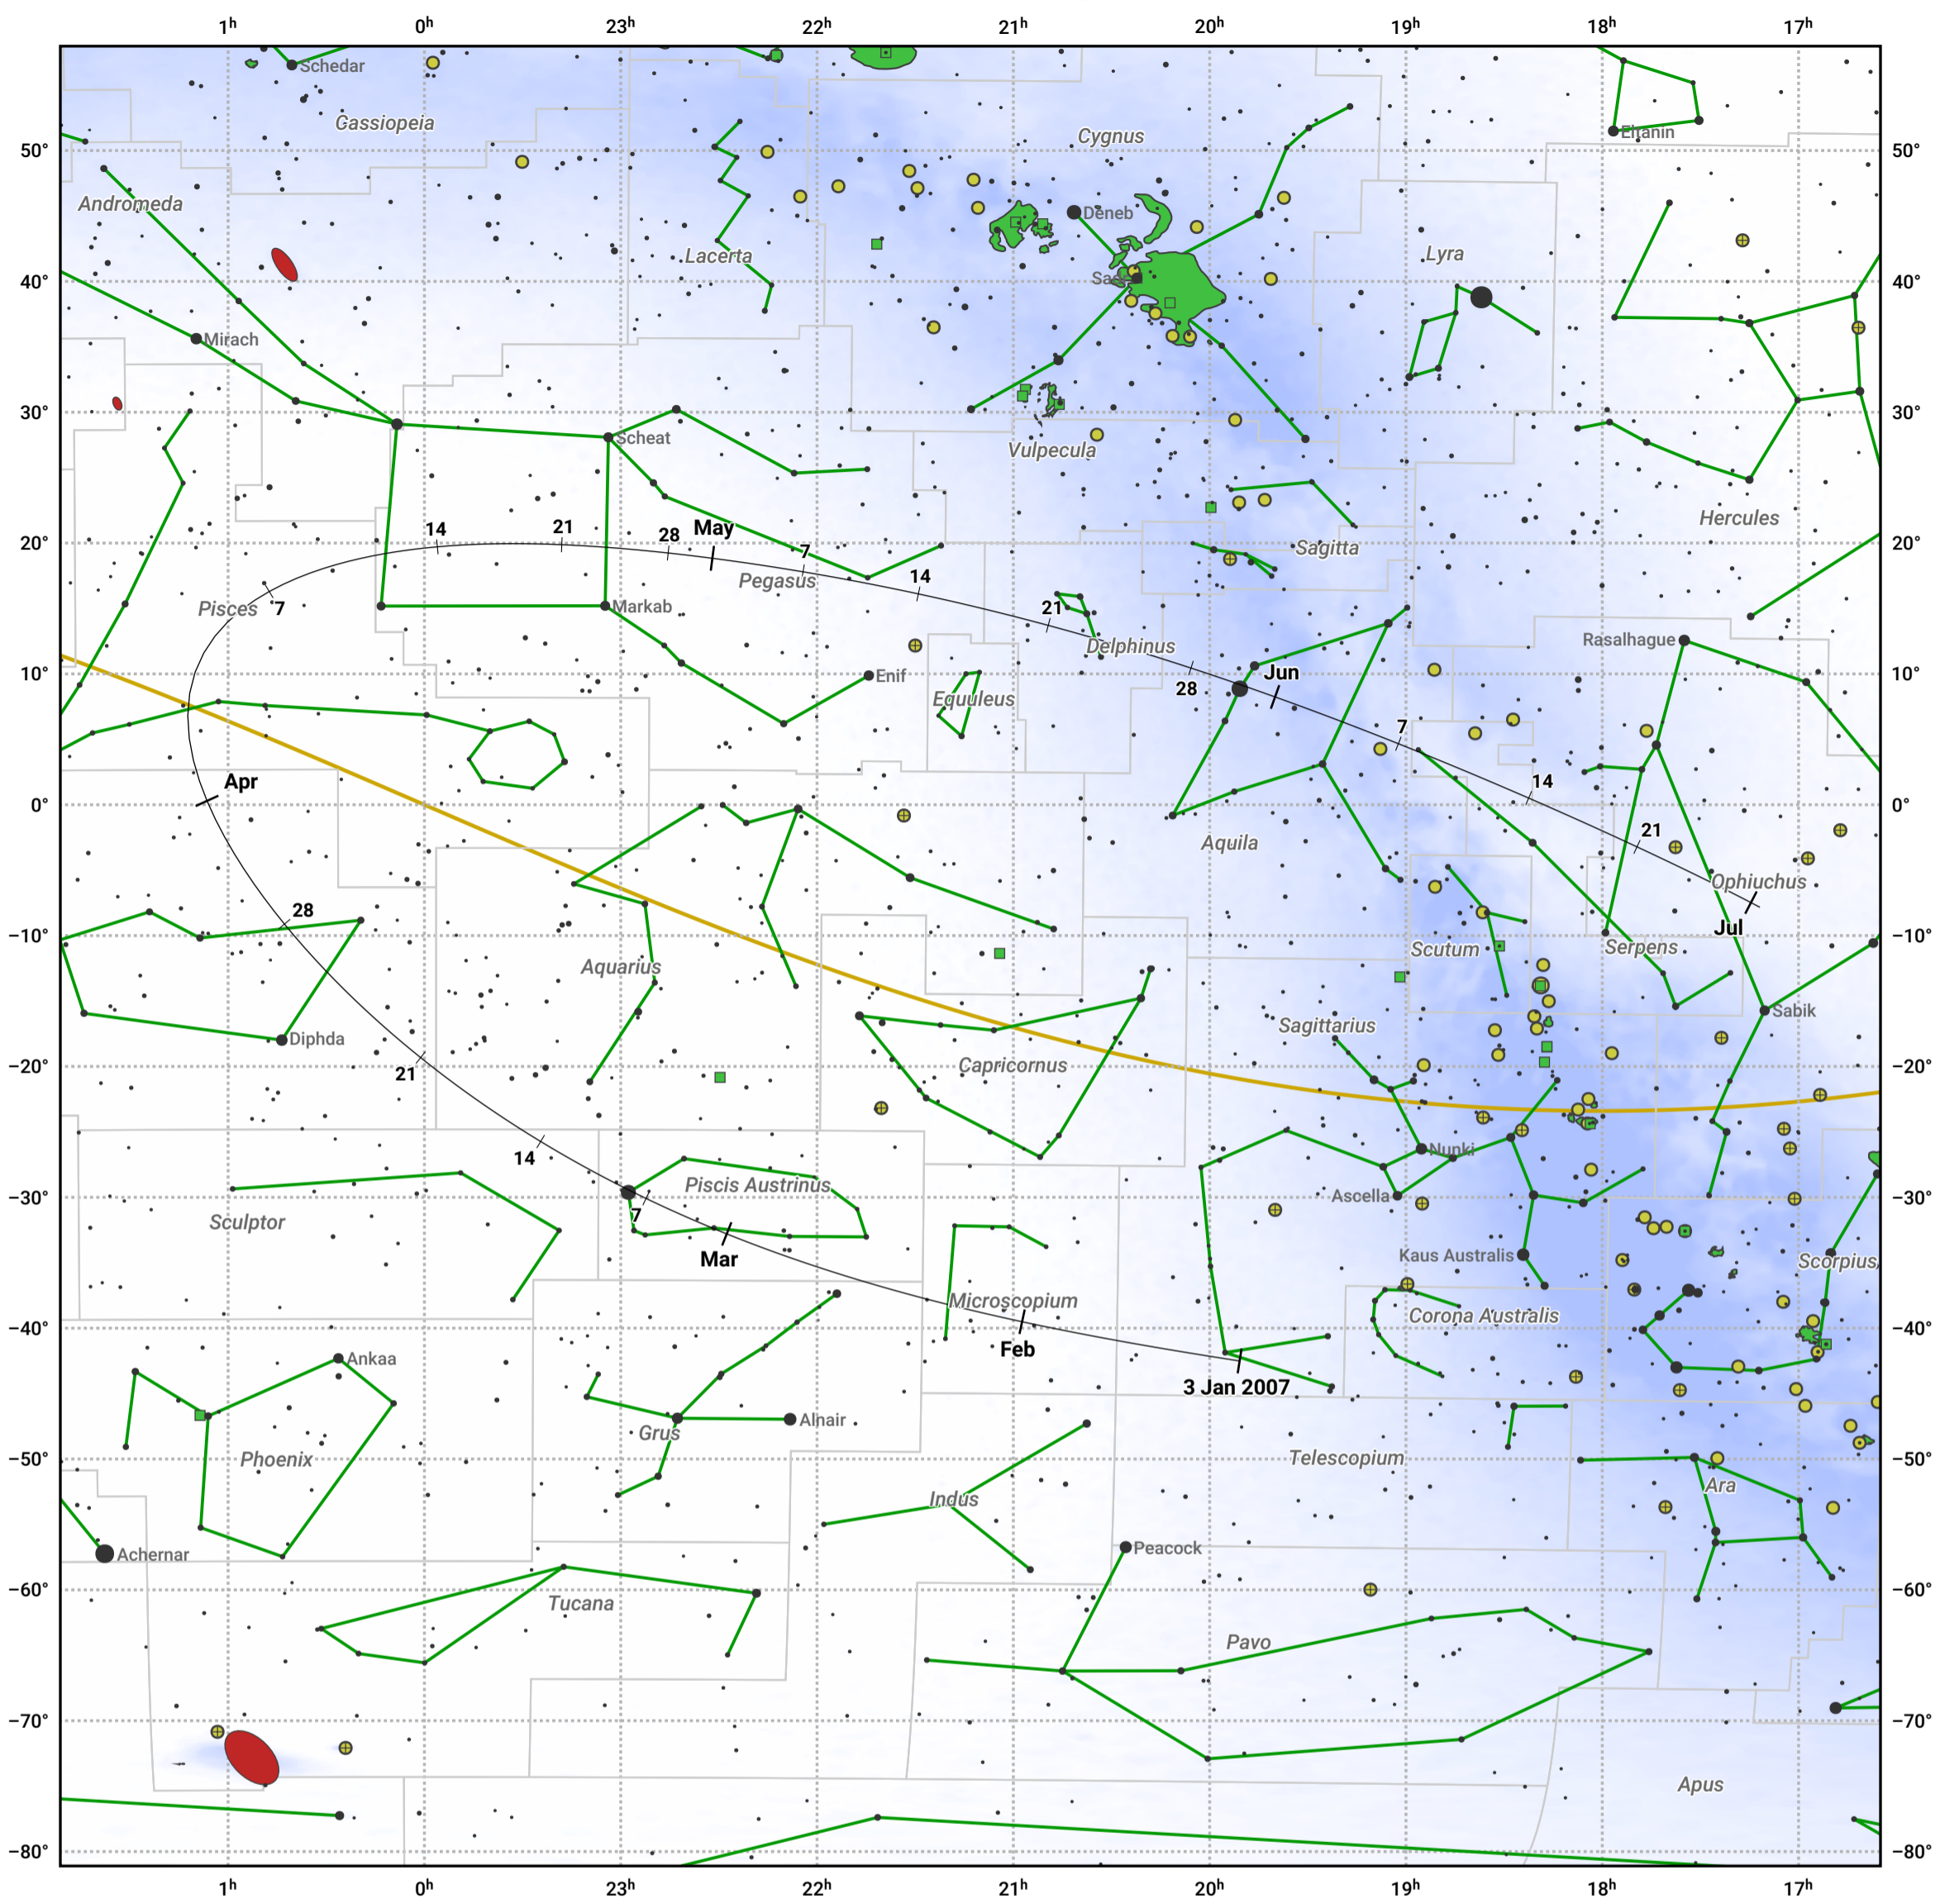

The path of 96P/Machholz starting on 3 Jan 2007

© Dominic Ford 2011–2024. Date markers placed at midnight UTC. Downloaded from <https://in-the-sky.org>

Magnitude scale: ● 6.0 ● 5.0 ● 4.0 ● 3.0 ● 2.0 ● 1.0 ● 0.0

— Ecliptic Plane

● Galaxy ■ Bright nebula ● Open cluster ⊕ Globular cluster

Date	Mag
2007 Jan 23	19.8
2007 Feb 7	18.7
2007 Feb 19	17.6
2007 Feb 28	16.6
2007 Mar 1	16.5
2007 Mar 7	15.6
2007 Mar 13	14.5
2007 Mar 18	13.4
2007 Mar 22	12.2
2007 Mar 25	11.1
2007 Mar 28	9.6
2007 Mar 30	8.2
2007 Apr 1	6.4
2007 Apr 2	5.4
2007 Apr 4	4.3
2007 Apr 6	5.7
2007 Apr 8	7.4
2007 Apr 10	8.7
2007 Apr 13	10.0
2007 Apr 17	11.3
2007 Apr 22	12.4
2007 Apr 29	13.5
2007 May 1	13.7
2007 May 9	14.5
2007 May 24	15.5
2007 Jun 8	16.5
2007 Jun 22	17.6
2007 Jul 1	18.4