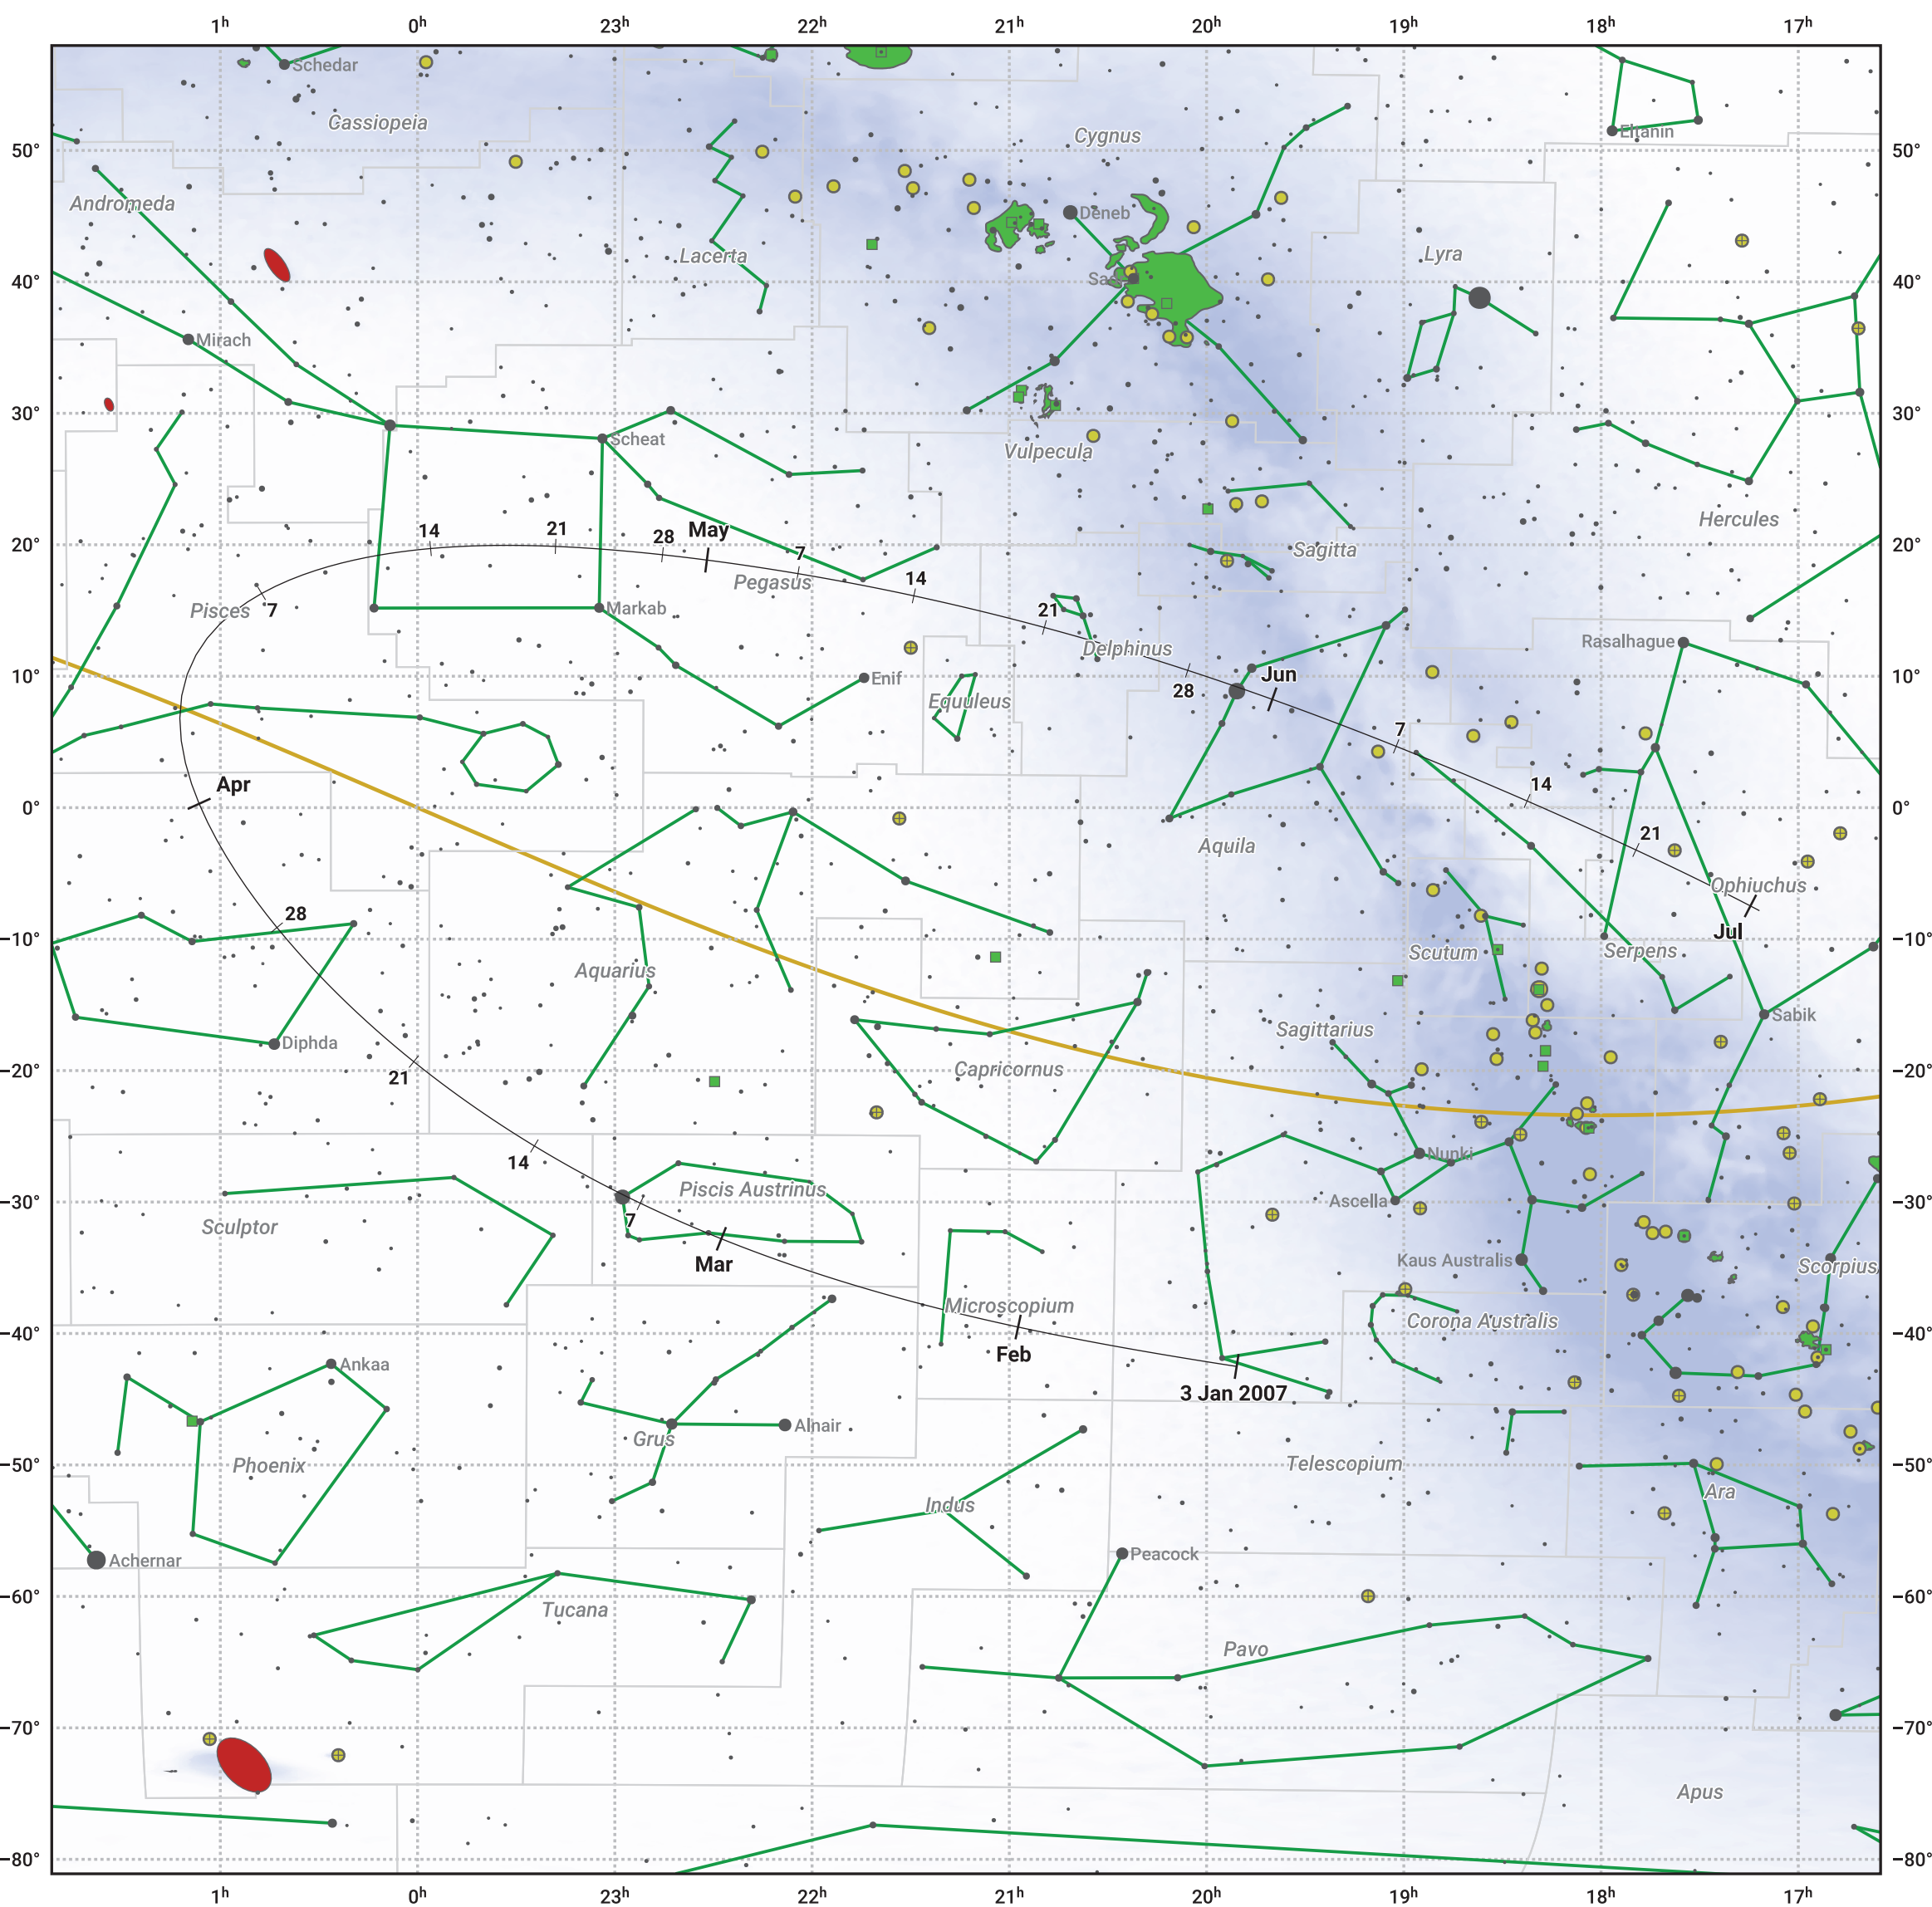

The path of 96P/Machholz starting on 3 Jan 2007

© Dominic Ford 2011–2024. Date markers placed at midnight UTC. Downloaded from <https://in-the-sky.org>

Magnitude scale: ● 6.0 ● 5.0 ● 4.0 ● 3.0 ● 2.0 ● 1.0 ● 0.0

— Ecliptic Plane

● Galaxy ■ Bright nebula ● Open cluster ⊕ Globular cluster

Date	Mag
2007 Jan 23	19.8
2007 Feb 7	18.7
2007 Feb 19	17.6
2007 Feb 28	16.6
2007 Mar 1	16.5
2007 Mar 7	15.6
2007 Mar 13	14.5
2007 Mar 18	13.4
2007 Mar 22	12.2
2007 Mar 25	11.1
2007 Mar 28	9.6
2007 Mar 30	8.2
2007 Apr 1	6.4
2007 Apr 2	5.4
2007 Apr 4	4.3
2007 Apr 6	5.7
2007 Apr 8	7.4
2007 Apr 10	8.7
2007 Apr 13	10.0
2007 Apr 17	11.3
2007 Apr 22	12.4
2007 Apr 29	13.5
2007 May 1	13.7
2007 May 9	14.5
2007 May 24	15.5
2007 Jun 8	16.5
2007 Jun 22	17.6
2007 Jul 1	18.4