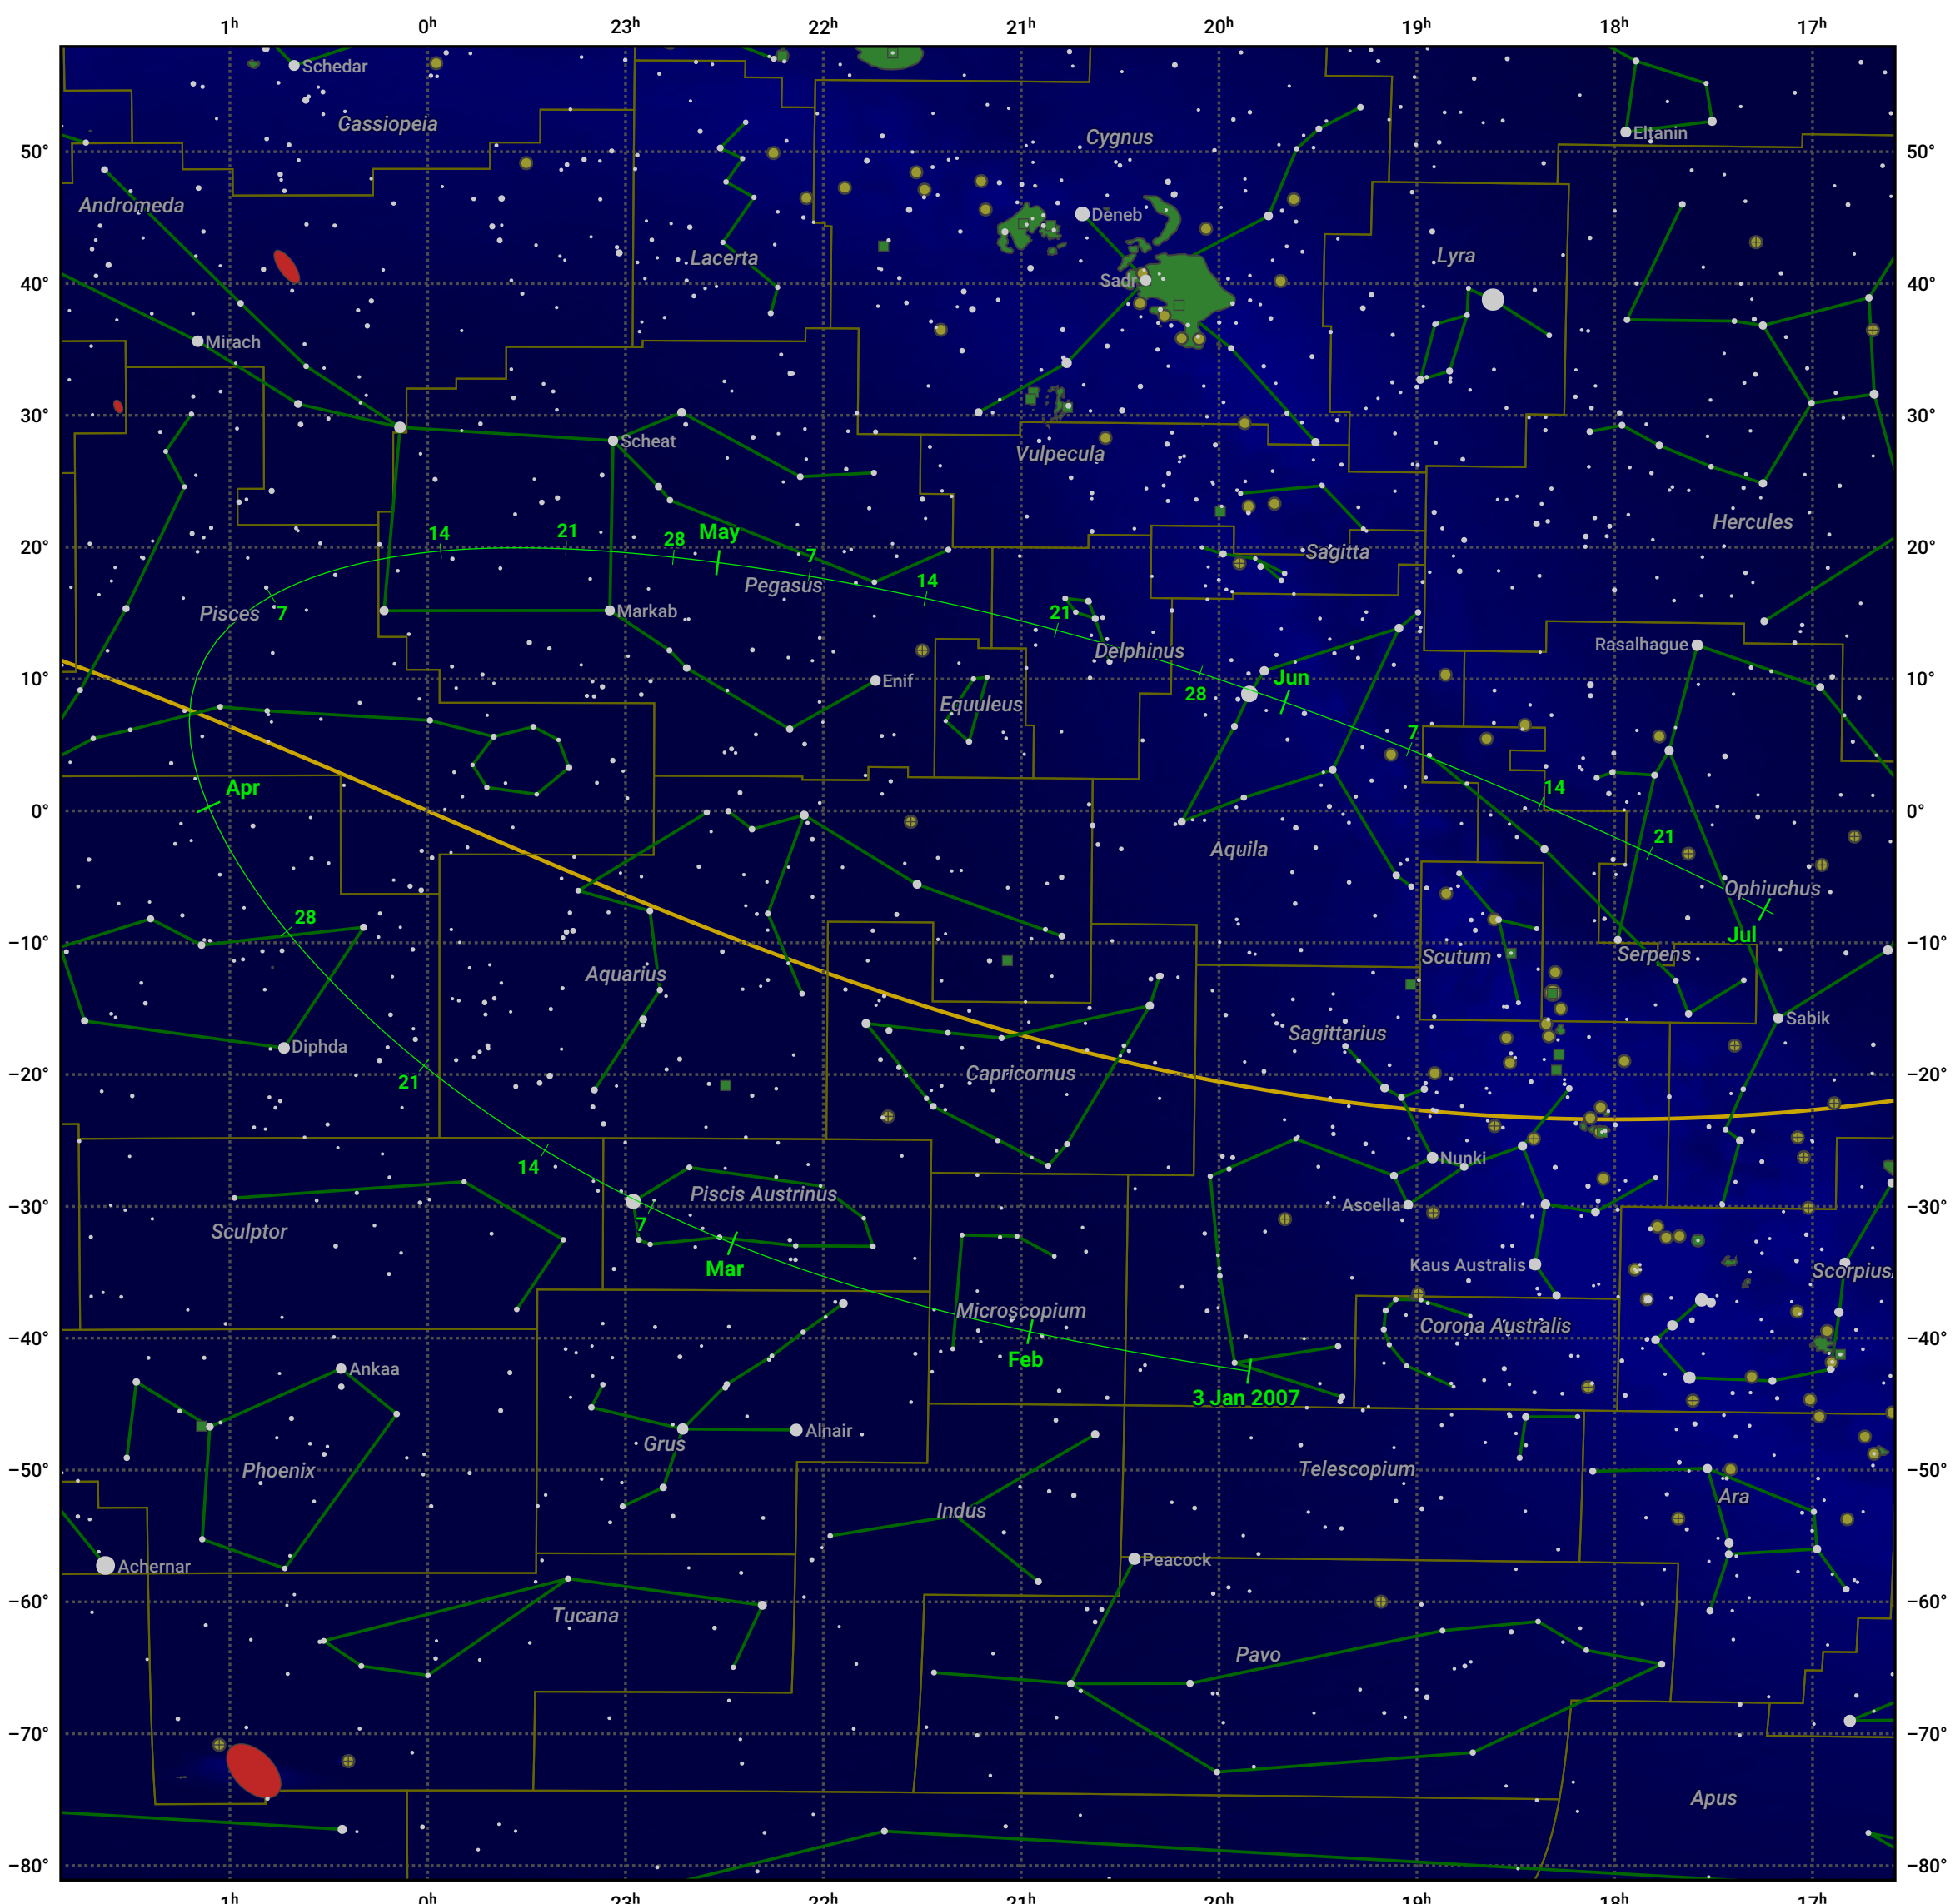

# The path of 96P/Machholz starting on 3 Jan 2007

© Dominic Ford 2011–2024. Date markers placed at midnight UTC. Downloaded from <https://in-the-sky.org>

Magnitude scale: ● 6.0 ● 5.0 ● 4.0 ● 3.0 ● 2.0 ● 1.0 ● 0.0

— Ecliptic Plane

- Galaxy
- Bright nebula
- Open cluster
- ⊕ Globular cluster

Date	Mag
2007 Jan 23	19.8
2007 Feb 7	18.7
2007 Feb 19	17.6
2007 Feb 28	16.6
2007 Mar 1	16.5
2007 Mar 7	15.6
2007 Mar 13	14.5
2007 Mar 18	13.4
2007 Mar 22	12.2
2007 Mar 25	11.1
2007 Mar 28	9.6
2007 Mar 30	8.2
2007 Apr 1	6.4
2007 Apr 2	5.4
2007 Apr 4	4.3
2007 Apr 6	5.7
2007 Apr 8	7.4
2007 Apr 10	8.7
2007 Apr 13	10.0
2007 Apr 17	11.3
2007 Apr 22	12.4
2007 Apr 29	13.5
2007 May 1	13.7
2007 May 9	14.5
2007 May 24	15.5
2007 Jun 8	16.5
2007 Jun 22	17.6
2007 Jul 1	18.4