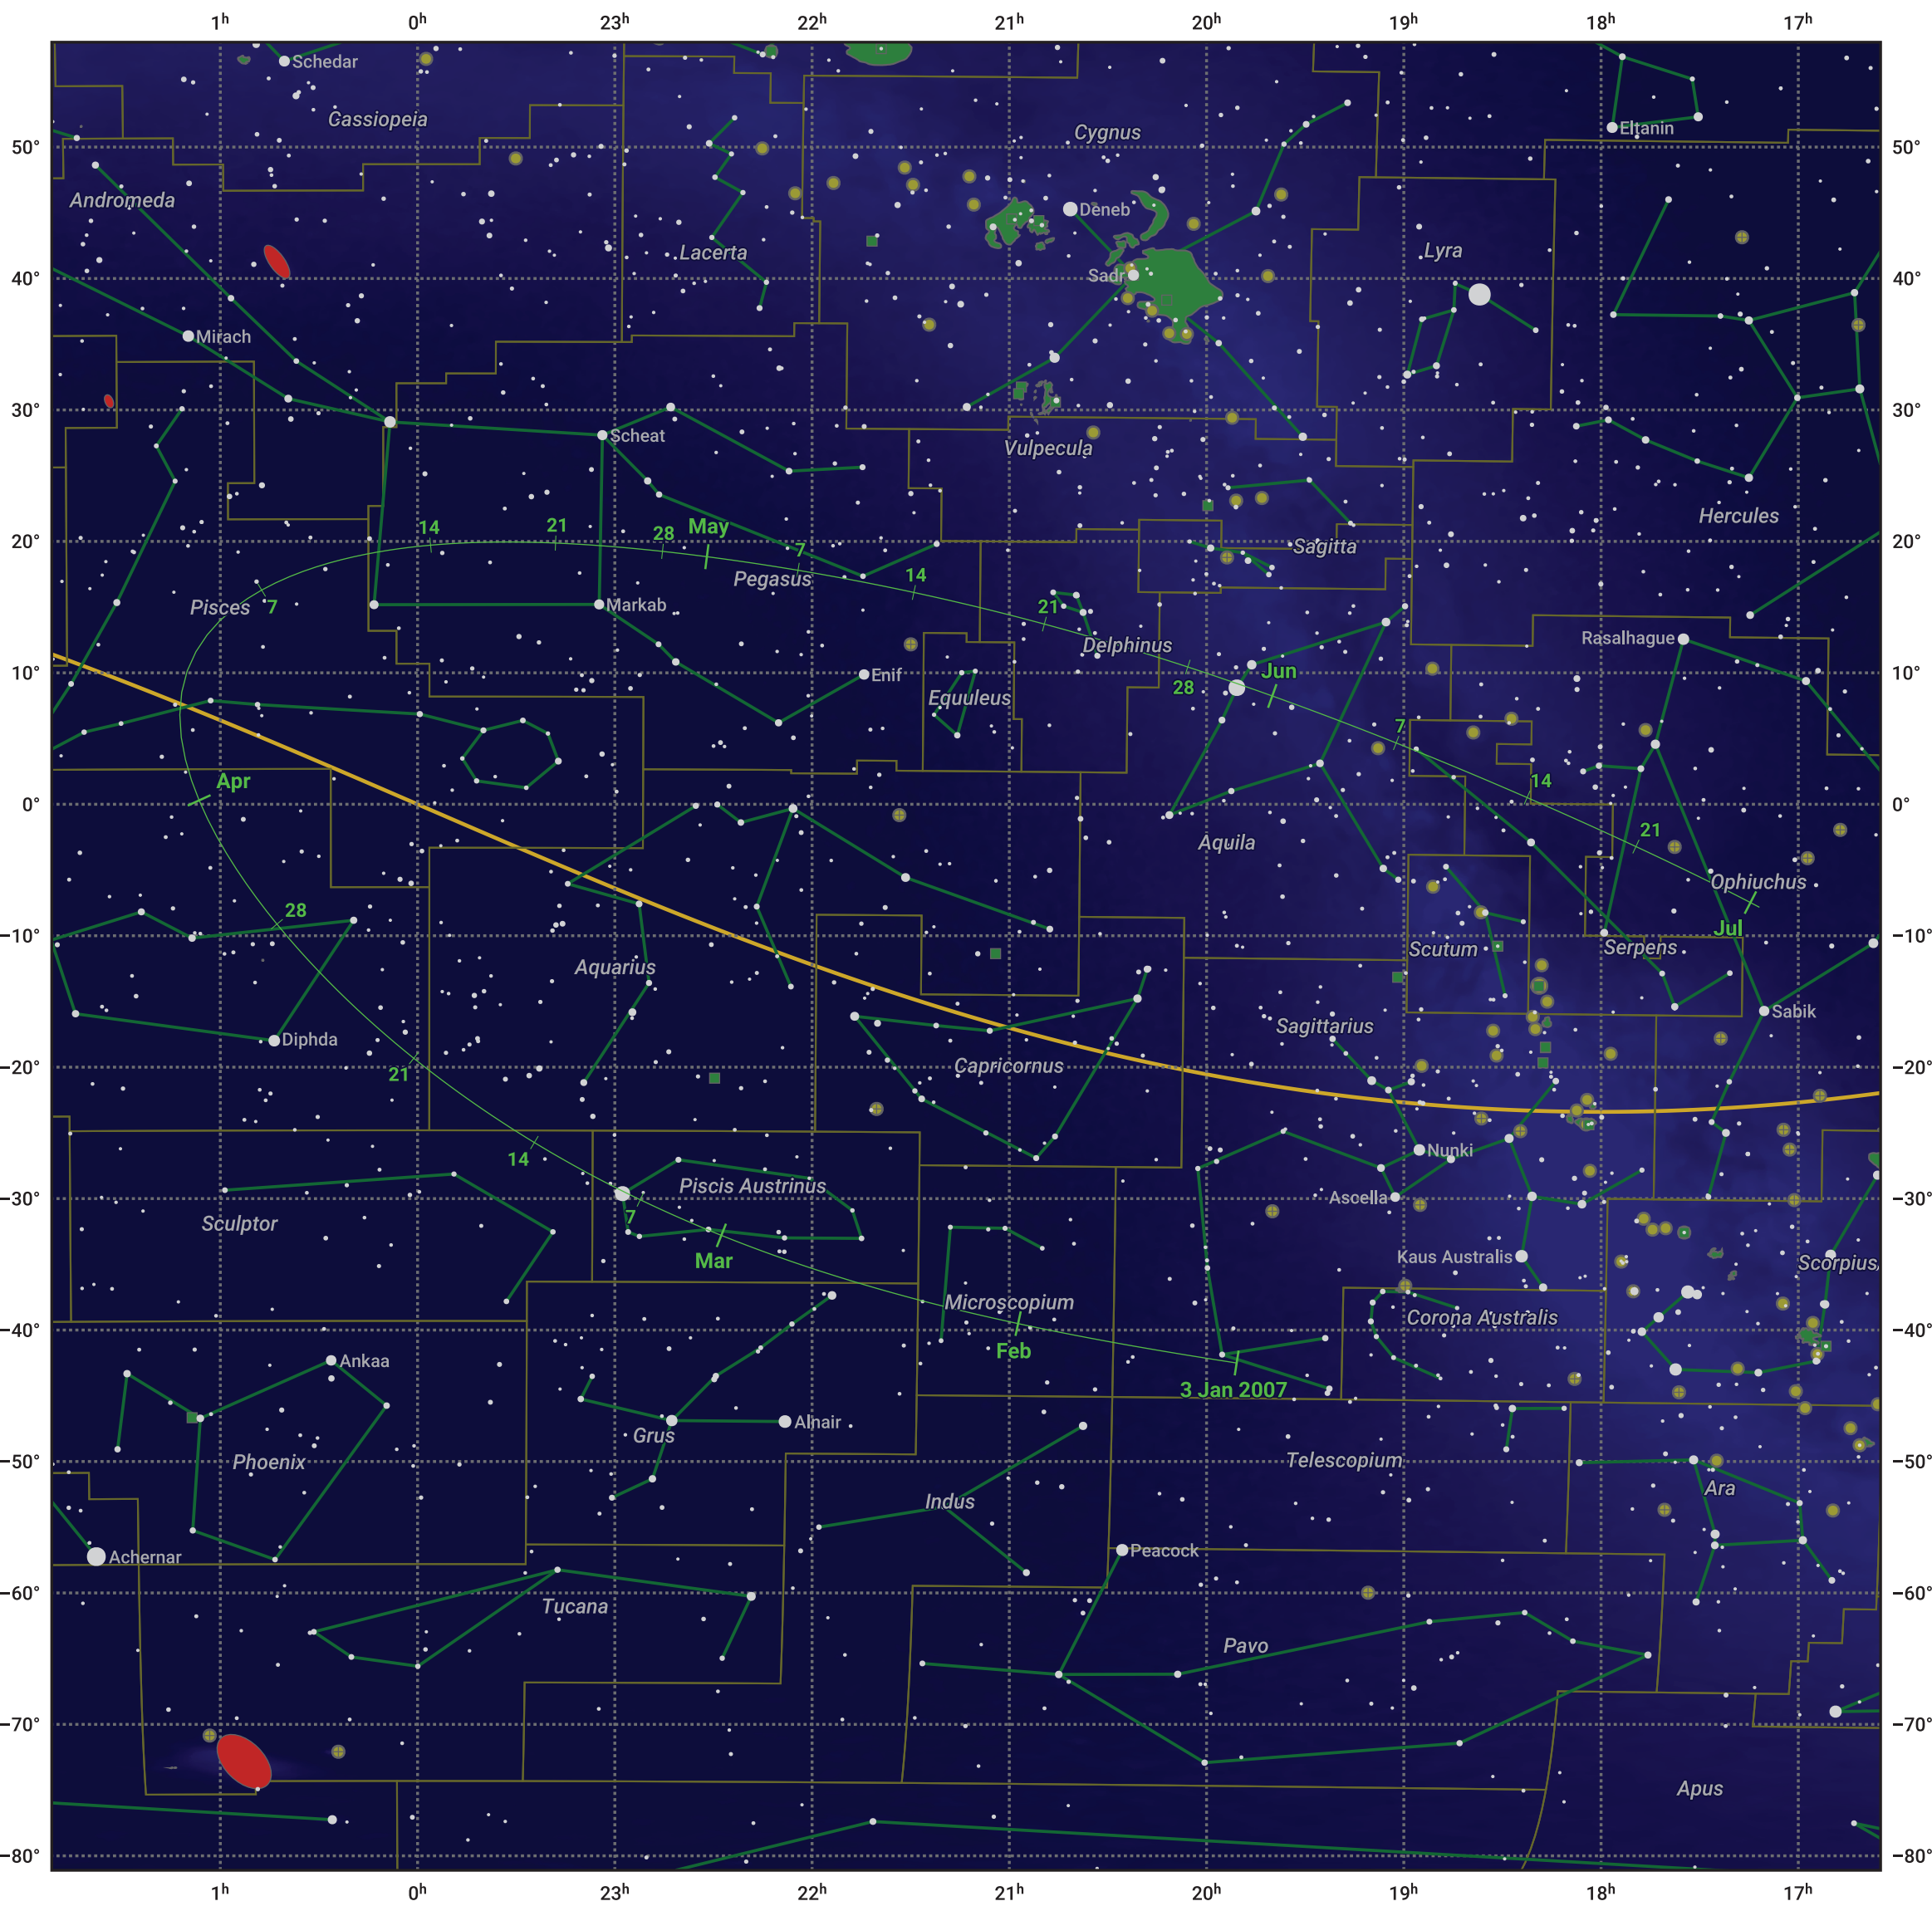

The path of 96P/Machholz starting on 3 Jan 2007

© Dominic Ford 2011–2024. Date markers placed at midnight UTC. Downloaded from <https://in-the-sky.org>

Magnitude scale: ● 6.0 ● 5.0 ● 4.0 ● 3.0 ● 2.0 ● 1.0 ● 0.0

— Ecliptic Plane

● Galaxy ■ Bright nebula ● Open cluster ● Globular cluster

Date	Mag
2007 Jan 23	19.8
2007 Feb 7	18.7
2007 Feb 19	17.6
2007 Feb 28	16.6
2007 Mar 1	16.5
2007 Mar 7	15.6
2007 Mar 13	14.5
2007 Mar 18	13.4
2007 Mar 22	12.2
2007 Mar 25	11.1
2007 Mar 28	9.6
2007 Mar 30	8.2
2007 Apr 1	6.4
2007 Apr 2	5.4
2007 Apr 4	4.3
2007 Apr 6	5.7
2007 Apr 8	7.4
2007 Apr 10	8.7
2007 Apr 13	10.0
2007 Apr 17	11.3
2007 Apr 22	12.4
2007 Apr 29	13.5
2007 May 1	13.7
2007 May 9	14.5
2007 May 24	15.5
2007 Jun 8	16.5
2007 Jun 22	17.6
2007 Jul 1	18.4