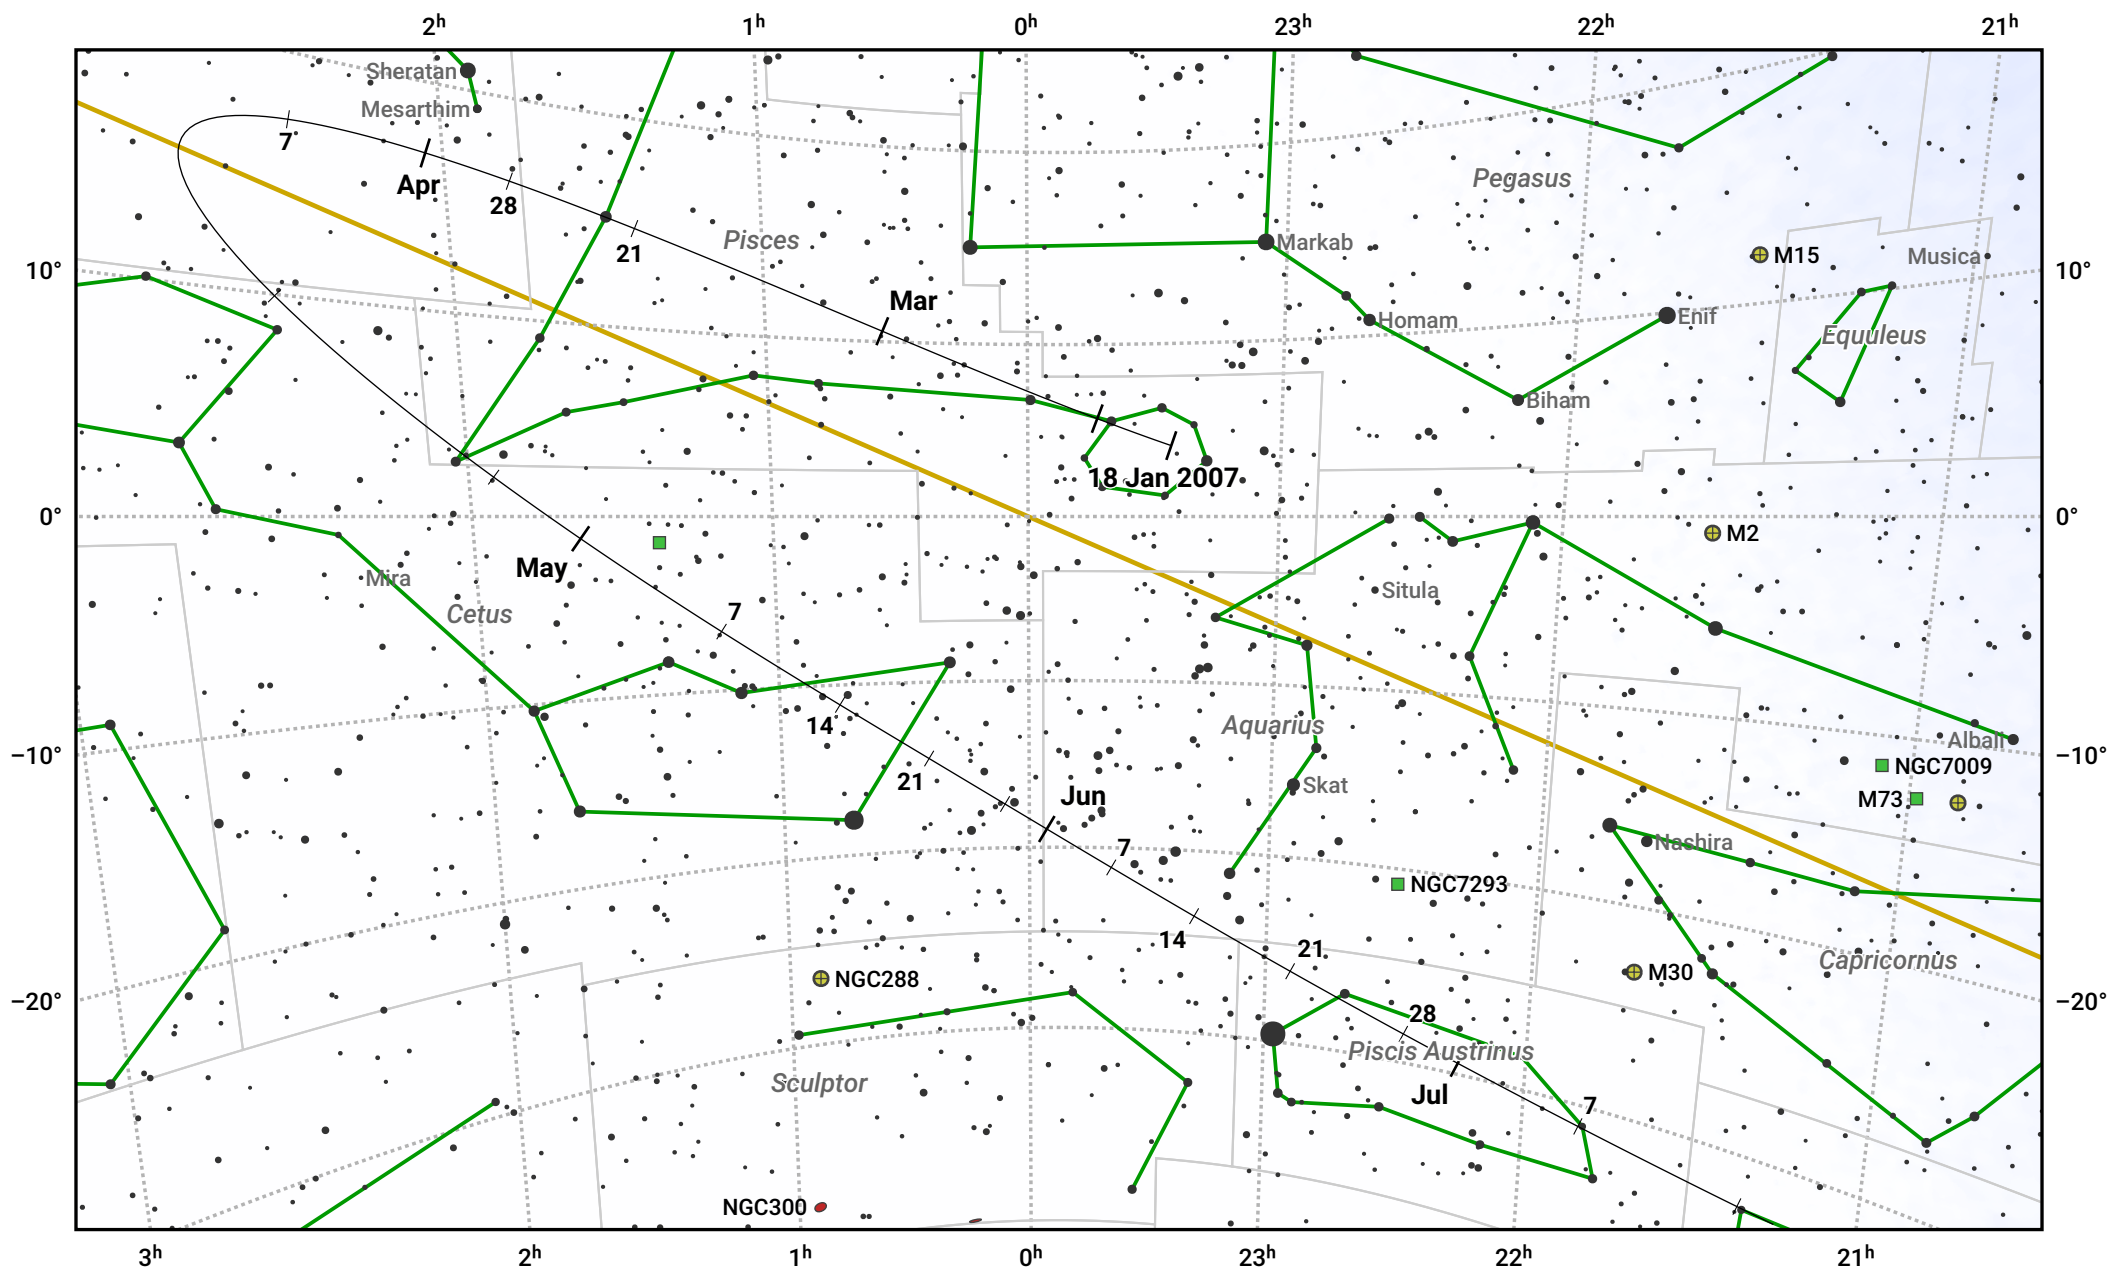

# The path of 2P/Encke starting on 18 Jan 2007

© Dominic Ford 2011–2024. Date markers placed at midnight UTC. Downloaded from <https://in-the-sky.org>

Magnitude scale:    • 7.0    • 6.0    • 5.0    • 4.0    • 3.0    • 2.0    • 1.0

— Ecliptic Plane

● Galaxy    ■ Bright nebula    ● Open cluster    ⊕ Globular cluster

Date	Mag
2007 Feb 12	12.7
2007 Feb 28	11.7
2007 Mar 1	11.6
2007 Mar 12	10.6
2007 Mar 22	9.4
2007 Mar 29	8.3
2007 Apr 4	7.2
2007 Apr 9	6.2
2007 Apr 17	5.1
2007 May 1	6.3
2007 May 10	7.4
2007 May 20	8.4
2007 Jun 3	9.4
2007 Jun 22	10.5
2007 Jul 1	10.9
2007 Jul 12	11.5