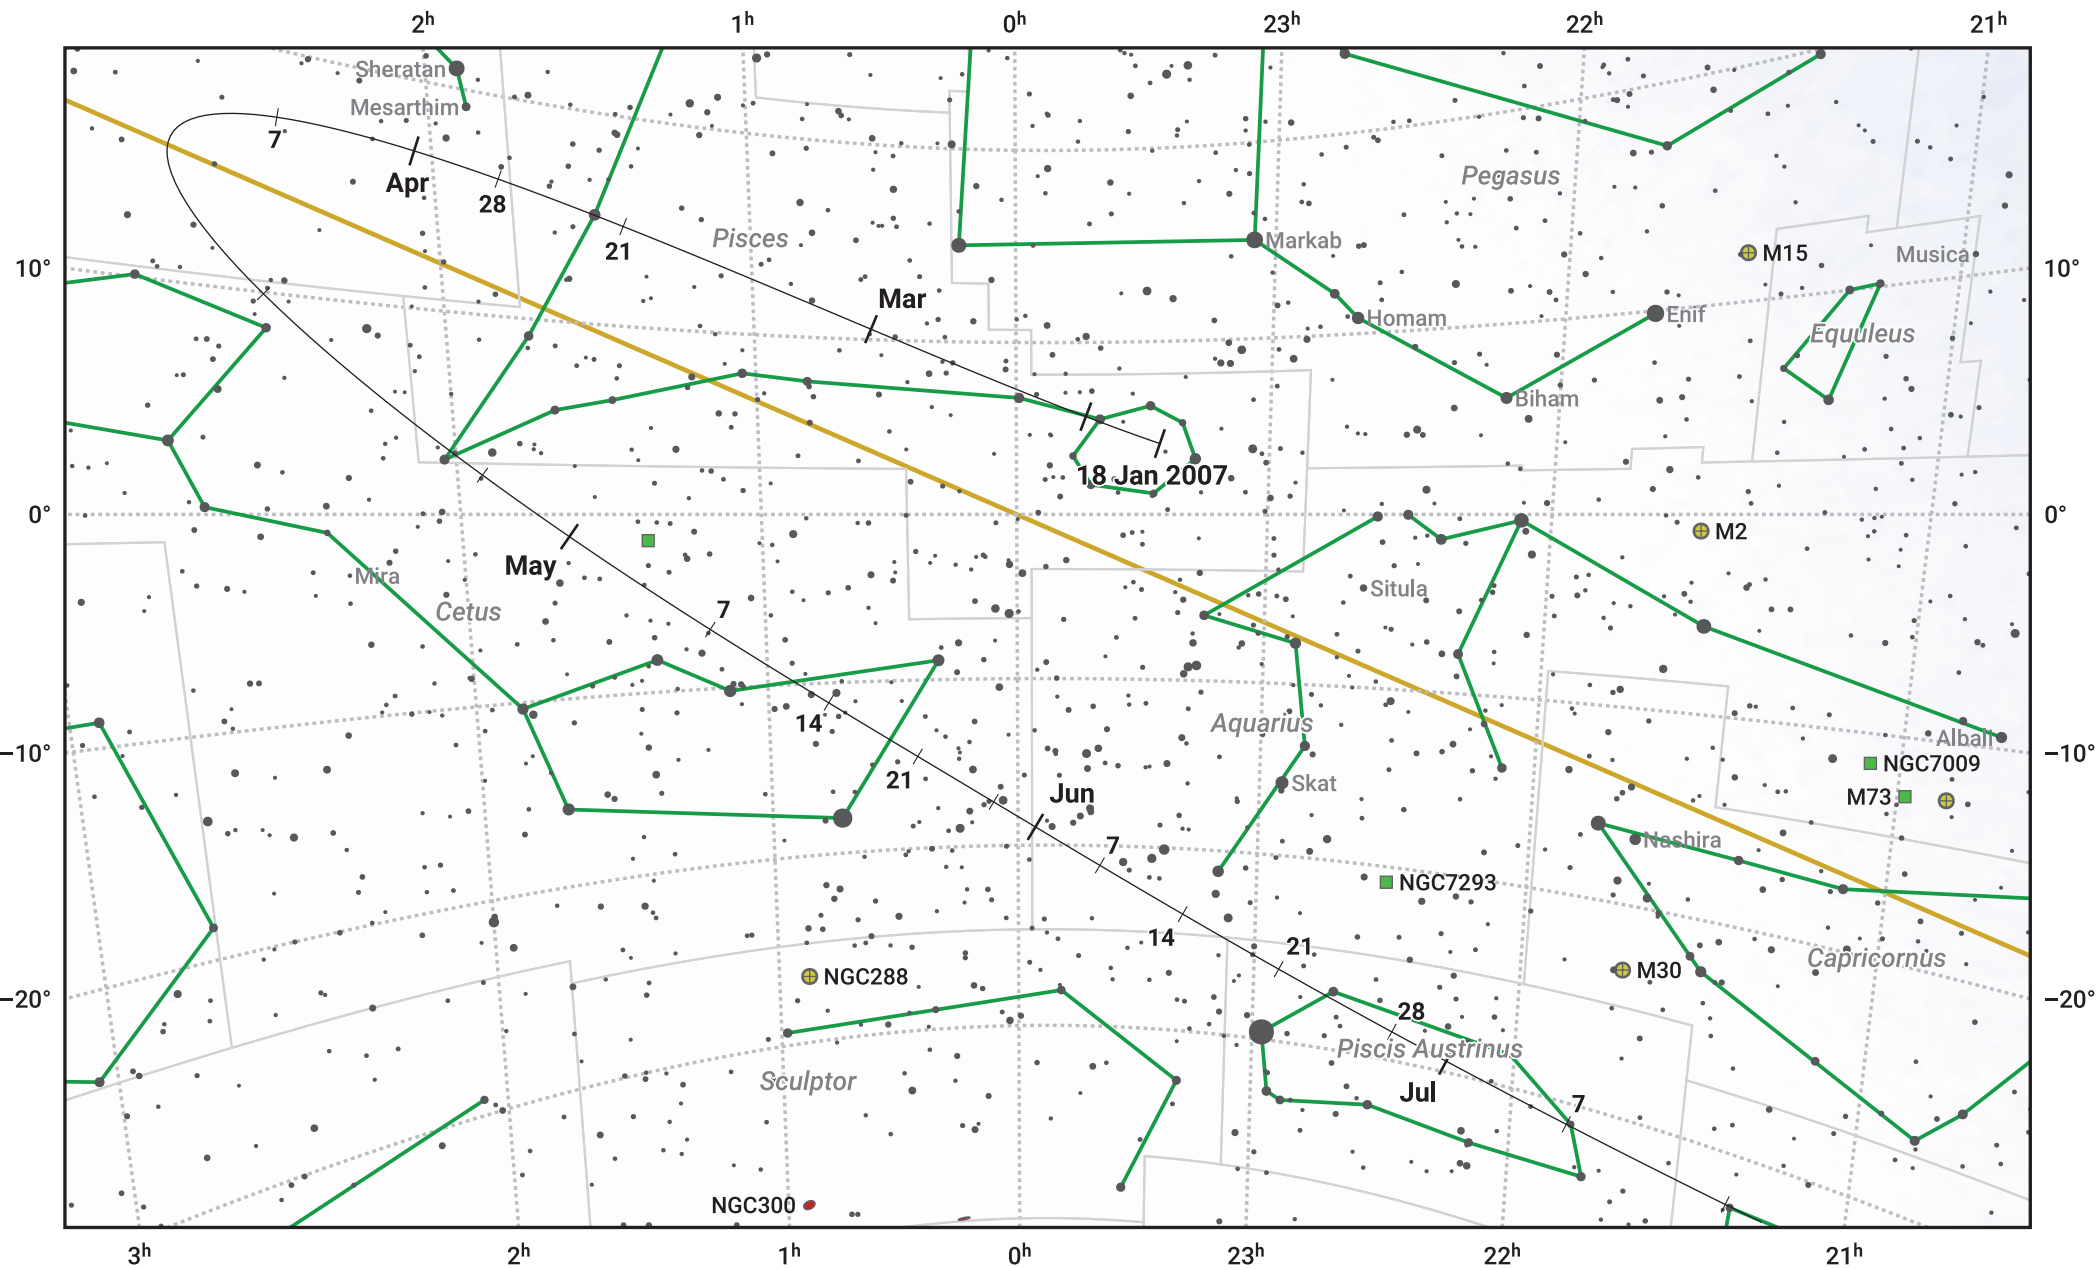

The path of 2P/Encke starting on 18 Jan 2007

© Dominic Ford 2011–2024. Date markers placed at midnight UTC. Downloaded from <https://in-the-sky.org>

Magnitude scale: 7.0 6.0 5.0 4.0 3.0 2.0 1.0

Ecliptic Plane

Galaxy Bright nebula Open cluster Globular cluster

Date	Mag
2007 Feb 12	12.7
2007 Feb 28	11.7
2007 Mar 1	11.6
2007 Mar 12	10.6
2007 Mar 22	9.4
2007 Mar 29	8.3
2007 Apr 4	7.2
2007 Apr 9	6.2
2007 Apr 17	5.1
2007 May 1	6.3
2007 May 10	7.4
2007 May 20	8.4
2007 Jun 3	9.4
2007 Jun 22	10.5
2007 Jul 1	10.9
2007 Jul 12	11.5