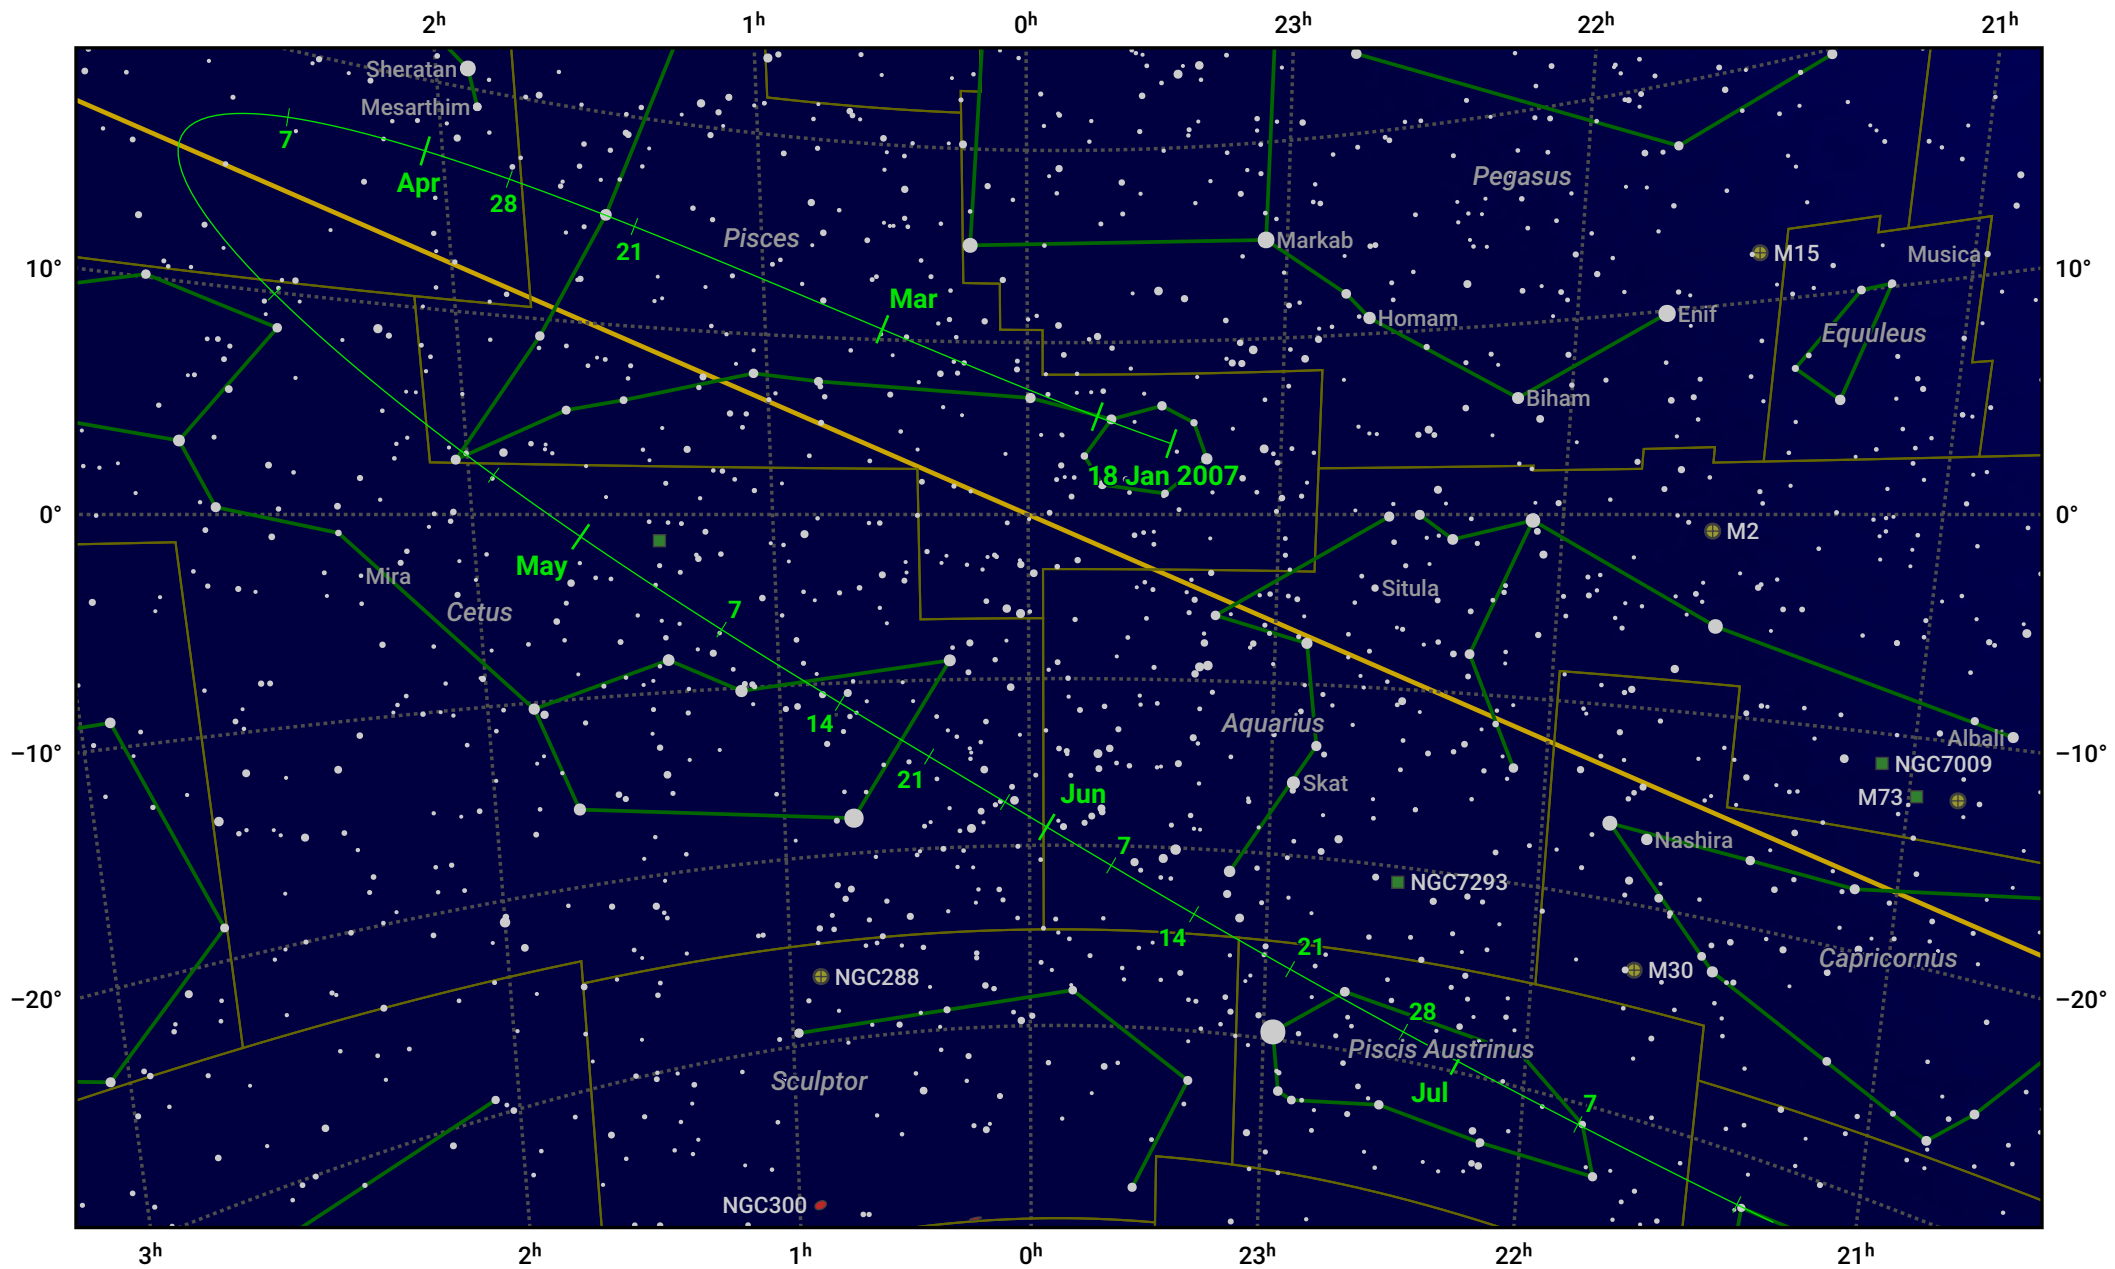

# The path of 2P/Encke starting on 18 Jan 2007

© Dominic Ford 2011–2024. Date markers placed at midnight UTC. Downloaded from <https://in-the-sky.org>

Magnitude scale: ● 7.0 ● 6.0 ● 5.0 ● 4.0 ● 3.0 ● 2.0 ● 1.0

— Ecliptic Plane

● Galaxy    ■ Bright nebula    ● Open cluster    ● Globular cluster

Date	Mag
2007 Feb 12	12.7
2007 Feb 28	11.7
2007 Mar 1	11.6
2007 Mar 12	10.6
2007 Mar 22	9.4
2007 Mar 29	8.3
2007 Apr 4	7.2
2007 Apr 9	6.2
2007 Apr 17	5.1
2007 May 1	6.3
2007 May 10	7.4
2007 May 20	8.4
2007 Jun 3	9.4
2007 Jun 22	10.5
2007 Jul 1	10.9
2007 Jul 12	11.5