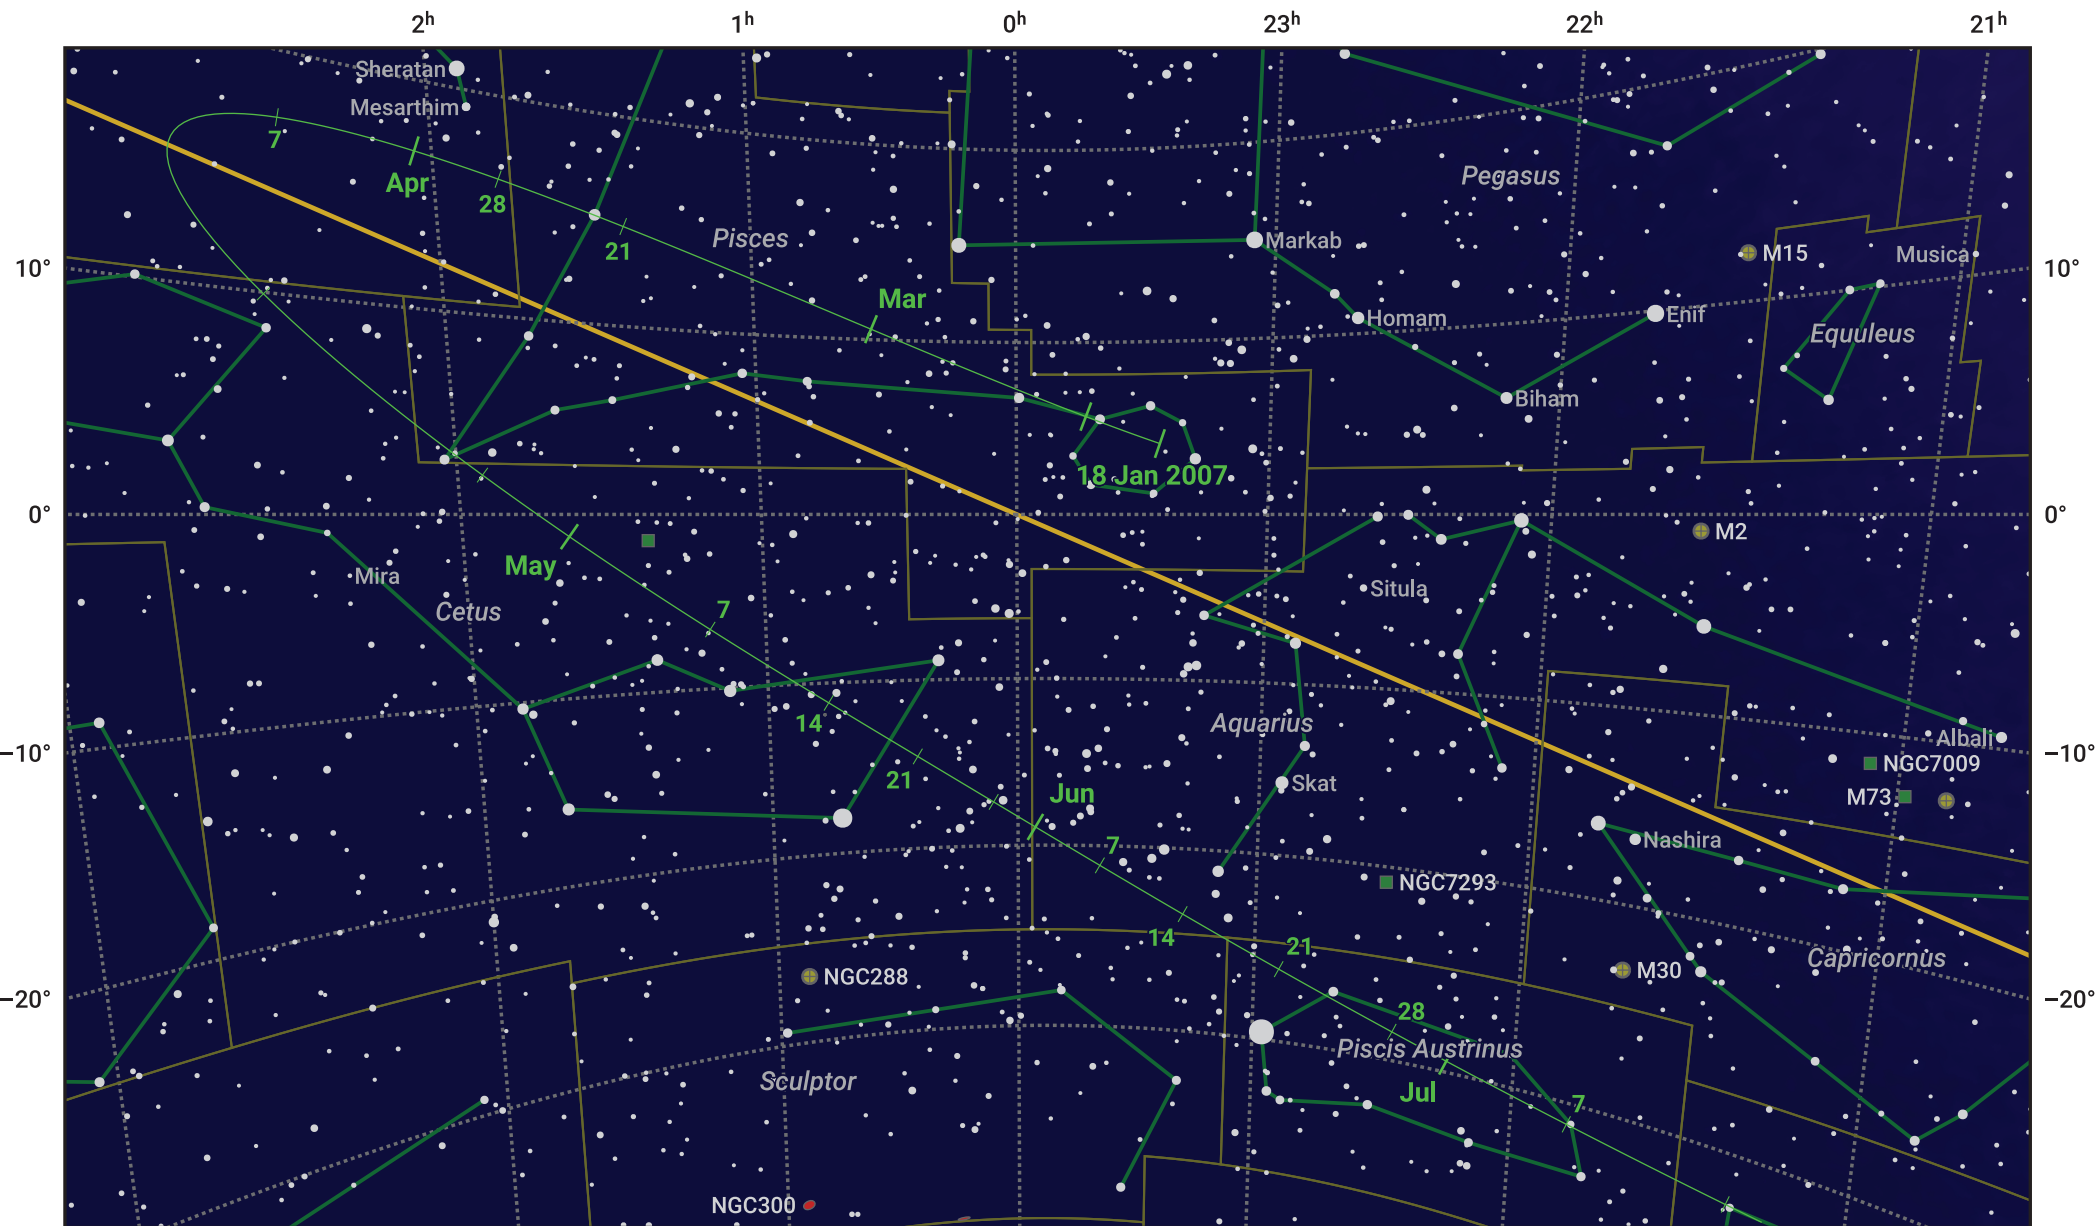

The path of 2P/Encke starting on 18 Jan 2007

© Dominic Ford 2011–2024. Date markers placed at midnight UTC. Downloaded from <https://in-the-sky.org>

Magnitude scale: 7.0 6.0 5.0 4.0 3.0 2.0 1.0

Ecliptic Plane

Galaxy Bright nebula Open cluster Globular cluster

Date	Mag
2007 Feb 12	12.7
2007 Feb 28	11.7
2007 Mar 1	11.6
2007 Mar 12	10.6
2007 Mar 22	9.4
2007 Mar 29	8.3
2007 Apr 4	7.2
2007 Apr 9	6.2
2007 Apr 17	5.1
2007 May 1	6.3
2007 May 10	7.4
2007 May 20	8.4
2007 Jun 3	9.4
2007 Jun 22	10.5
2007 Jul 1	10.9
2007 Jul 12	11.5