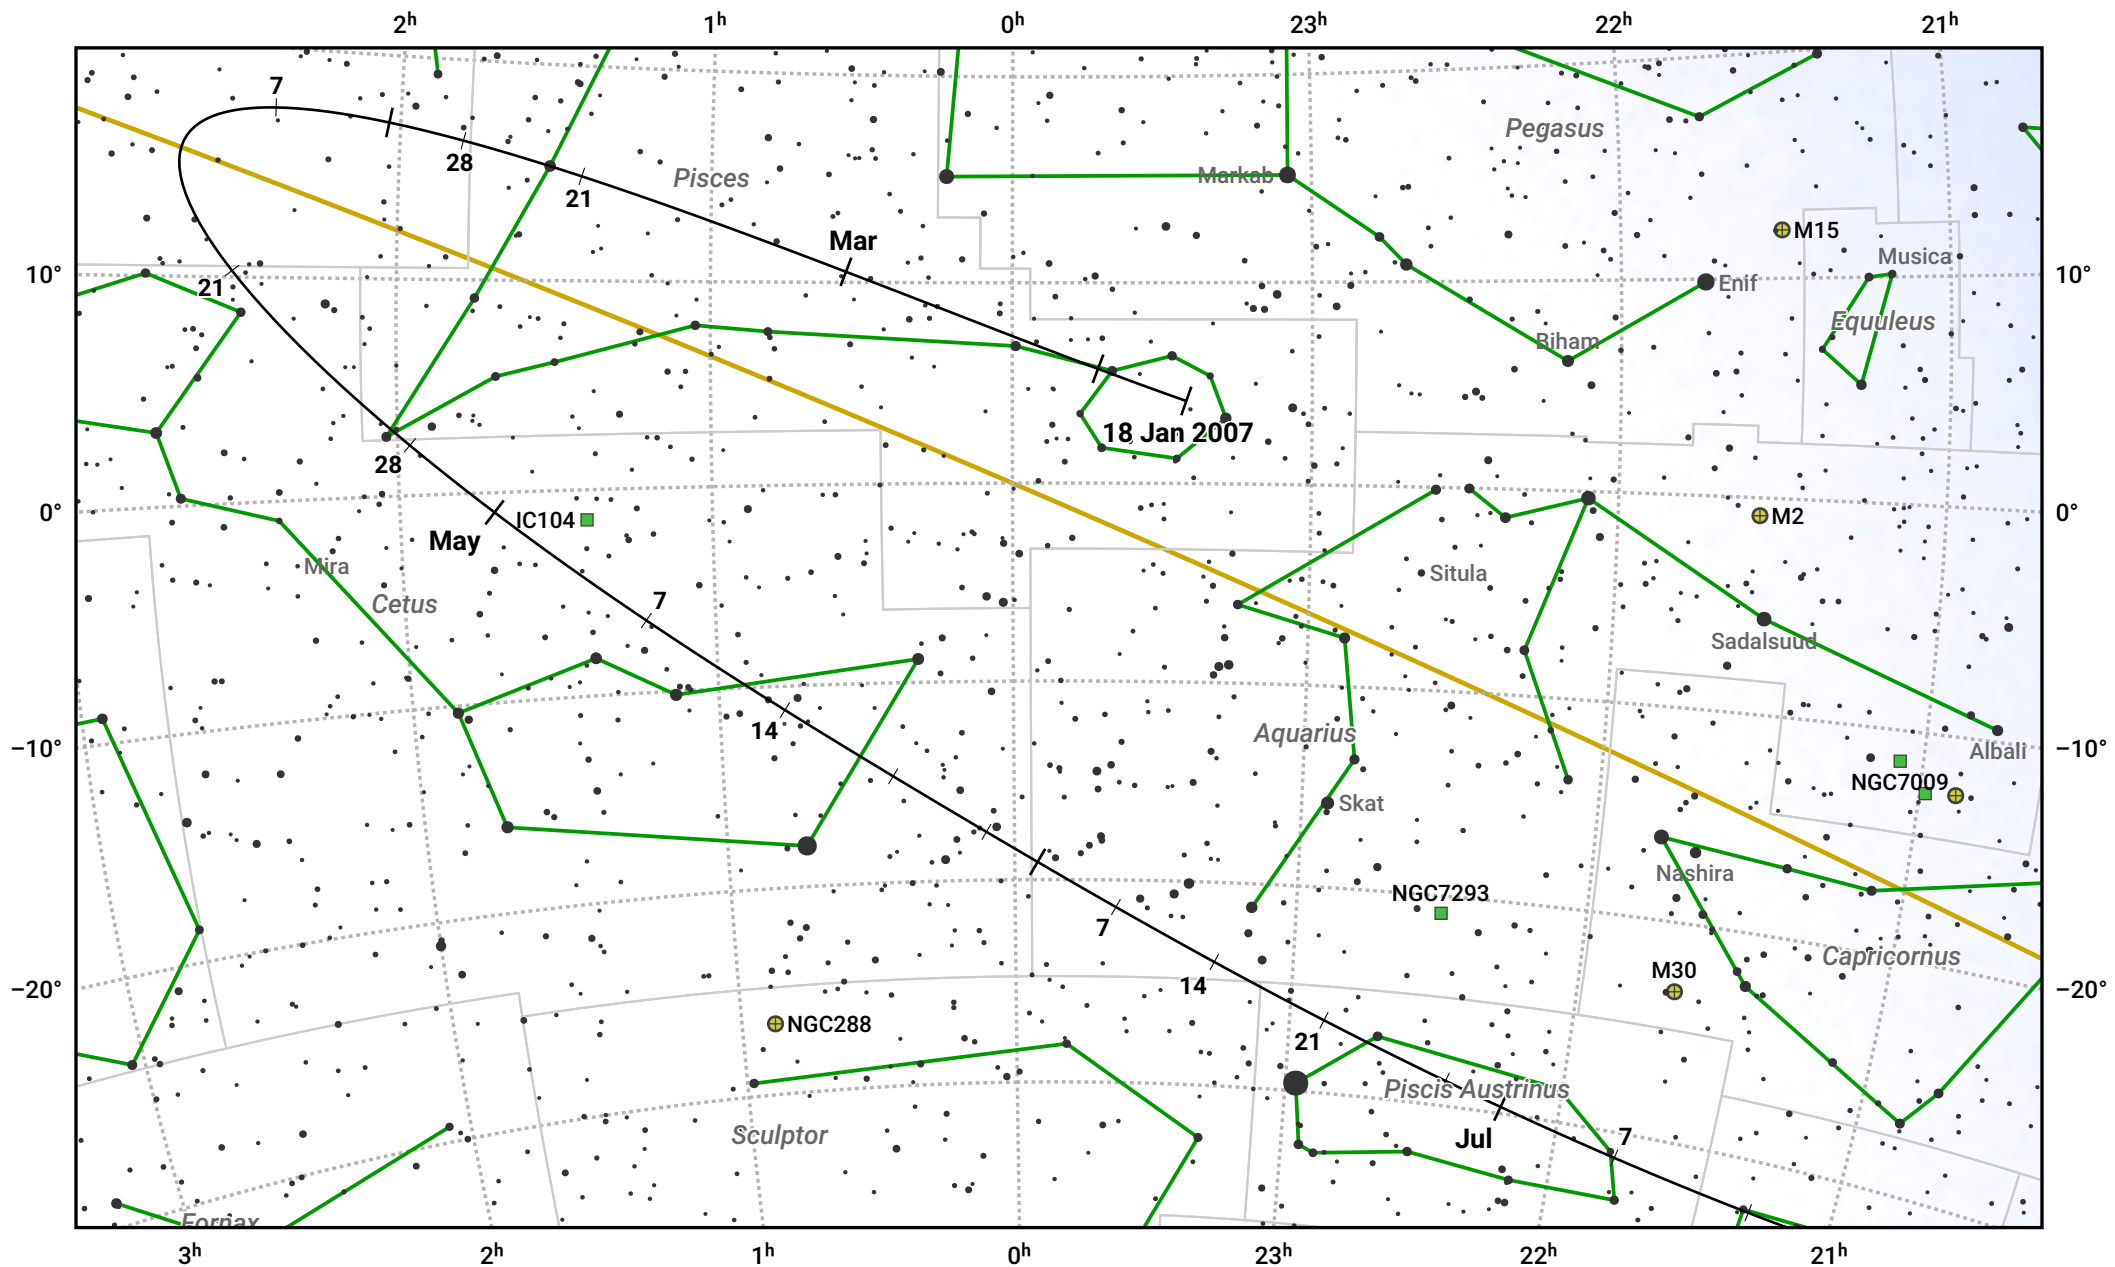

# The path of 2P/Encke starting on 18 Jan 2007

© Dominic Ford 2011–2024. Date markers placed at midnight UTC. Downloaded from <https://in-the-sky.org>

Magnitude scale: • 7.0 • 6.0 • 5.0 • 4.0 • 3.0 • 2.0 • 1.0

— Ecliptic Plane

● Galaxy    ■ Bright nebula    ● Open cluster    ⊕ Globular cluster

Date	Mag
2007 Feb 12	12.7
2007 Feb 28	11.7
2007 Mar 1	11.6
2007 Mar 12	10.6
2007 Mar 22	9.4
2007 Mar 29	8.3
2007 Apr 4	7.2
2007 Apr 9	6.2
2007 Apr 17	5.2
2007 May 1	6.2
2007 May 10	7.3
2007 May 20	8.4
2007 Jun 3	9.4
2007 Jun 22	10.4
2007 Jul 1	10.9
2007 Jul 12	11.5