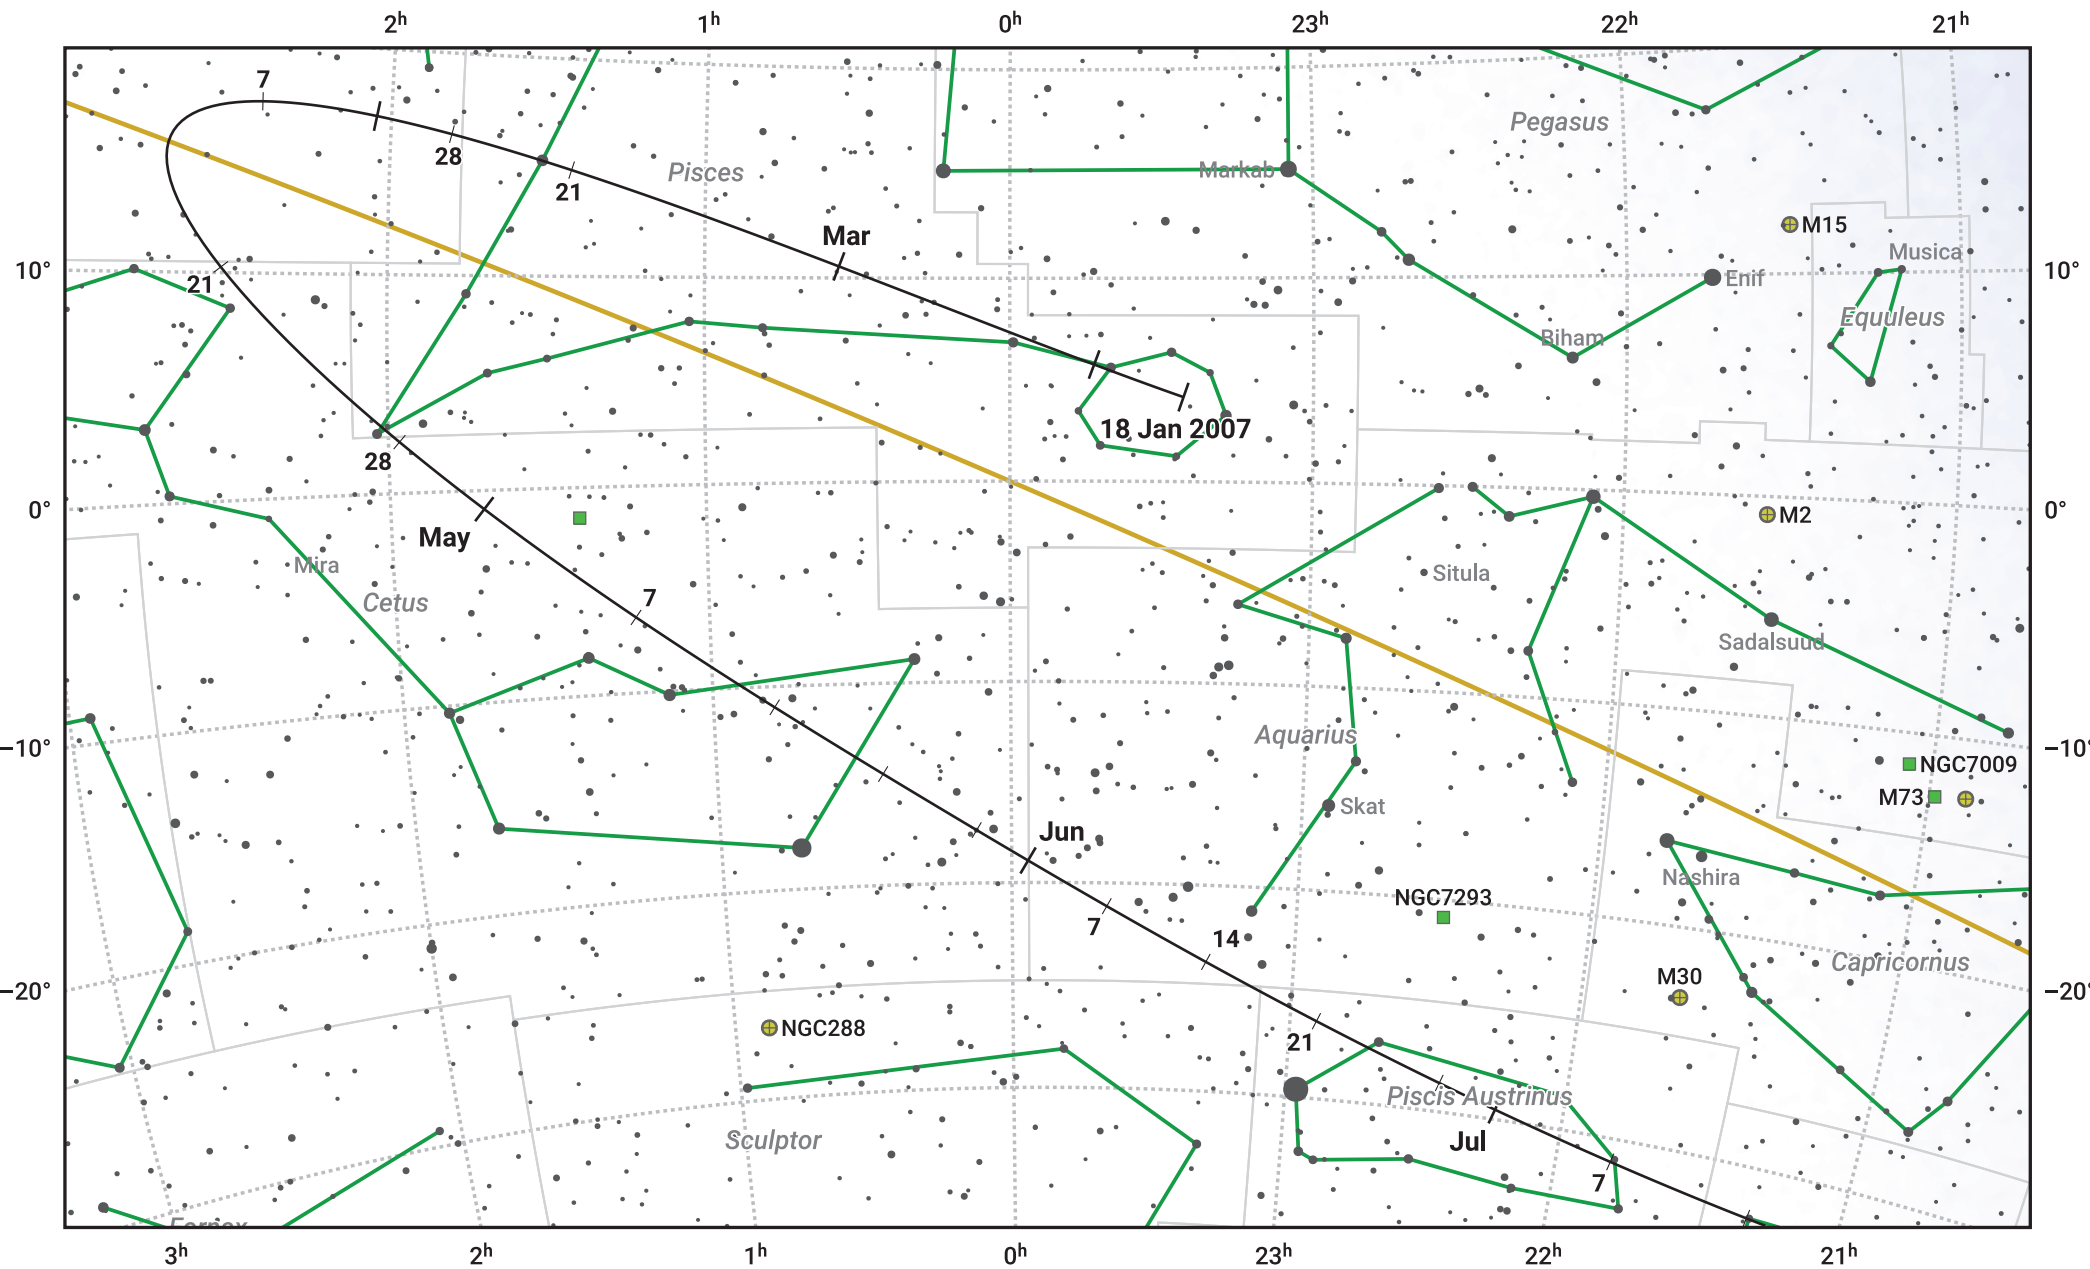

# The path of 2P/Encke starting on 18 Jan 2007

© Dominic Ford 2011–2024. Date markers placed at midnight UTC. Downloaded from <https://in-the-sky.org>

Magnitude scale:  7.0  6.0  5.0  4.0  3.0  2.0  1.0

Ecliptic Plane

Galaxy  Bright nebula  Open cluster + Globular cluster

Date	Mag
2007 Feb 12	12.7
2007 Feb 28	11.7
2007 Mar 1	11.6
2007 Mar 12	10.6
2007 Mar 22	9.4
2007 Mar 29	8.3
2007 Apr 4	7.2
2007 Apr 9	6.2
2007 Apr 17	5.2
2007 May 1	6.2
2007 May 10	7.3
2007 May 20	8.4
2007 Jun 3	9.4
2007 Jun 22	10.4
2007 Jul 1	10.9
2007 Jul 12	11.4