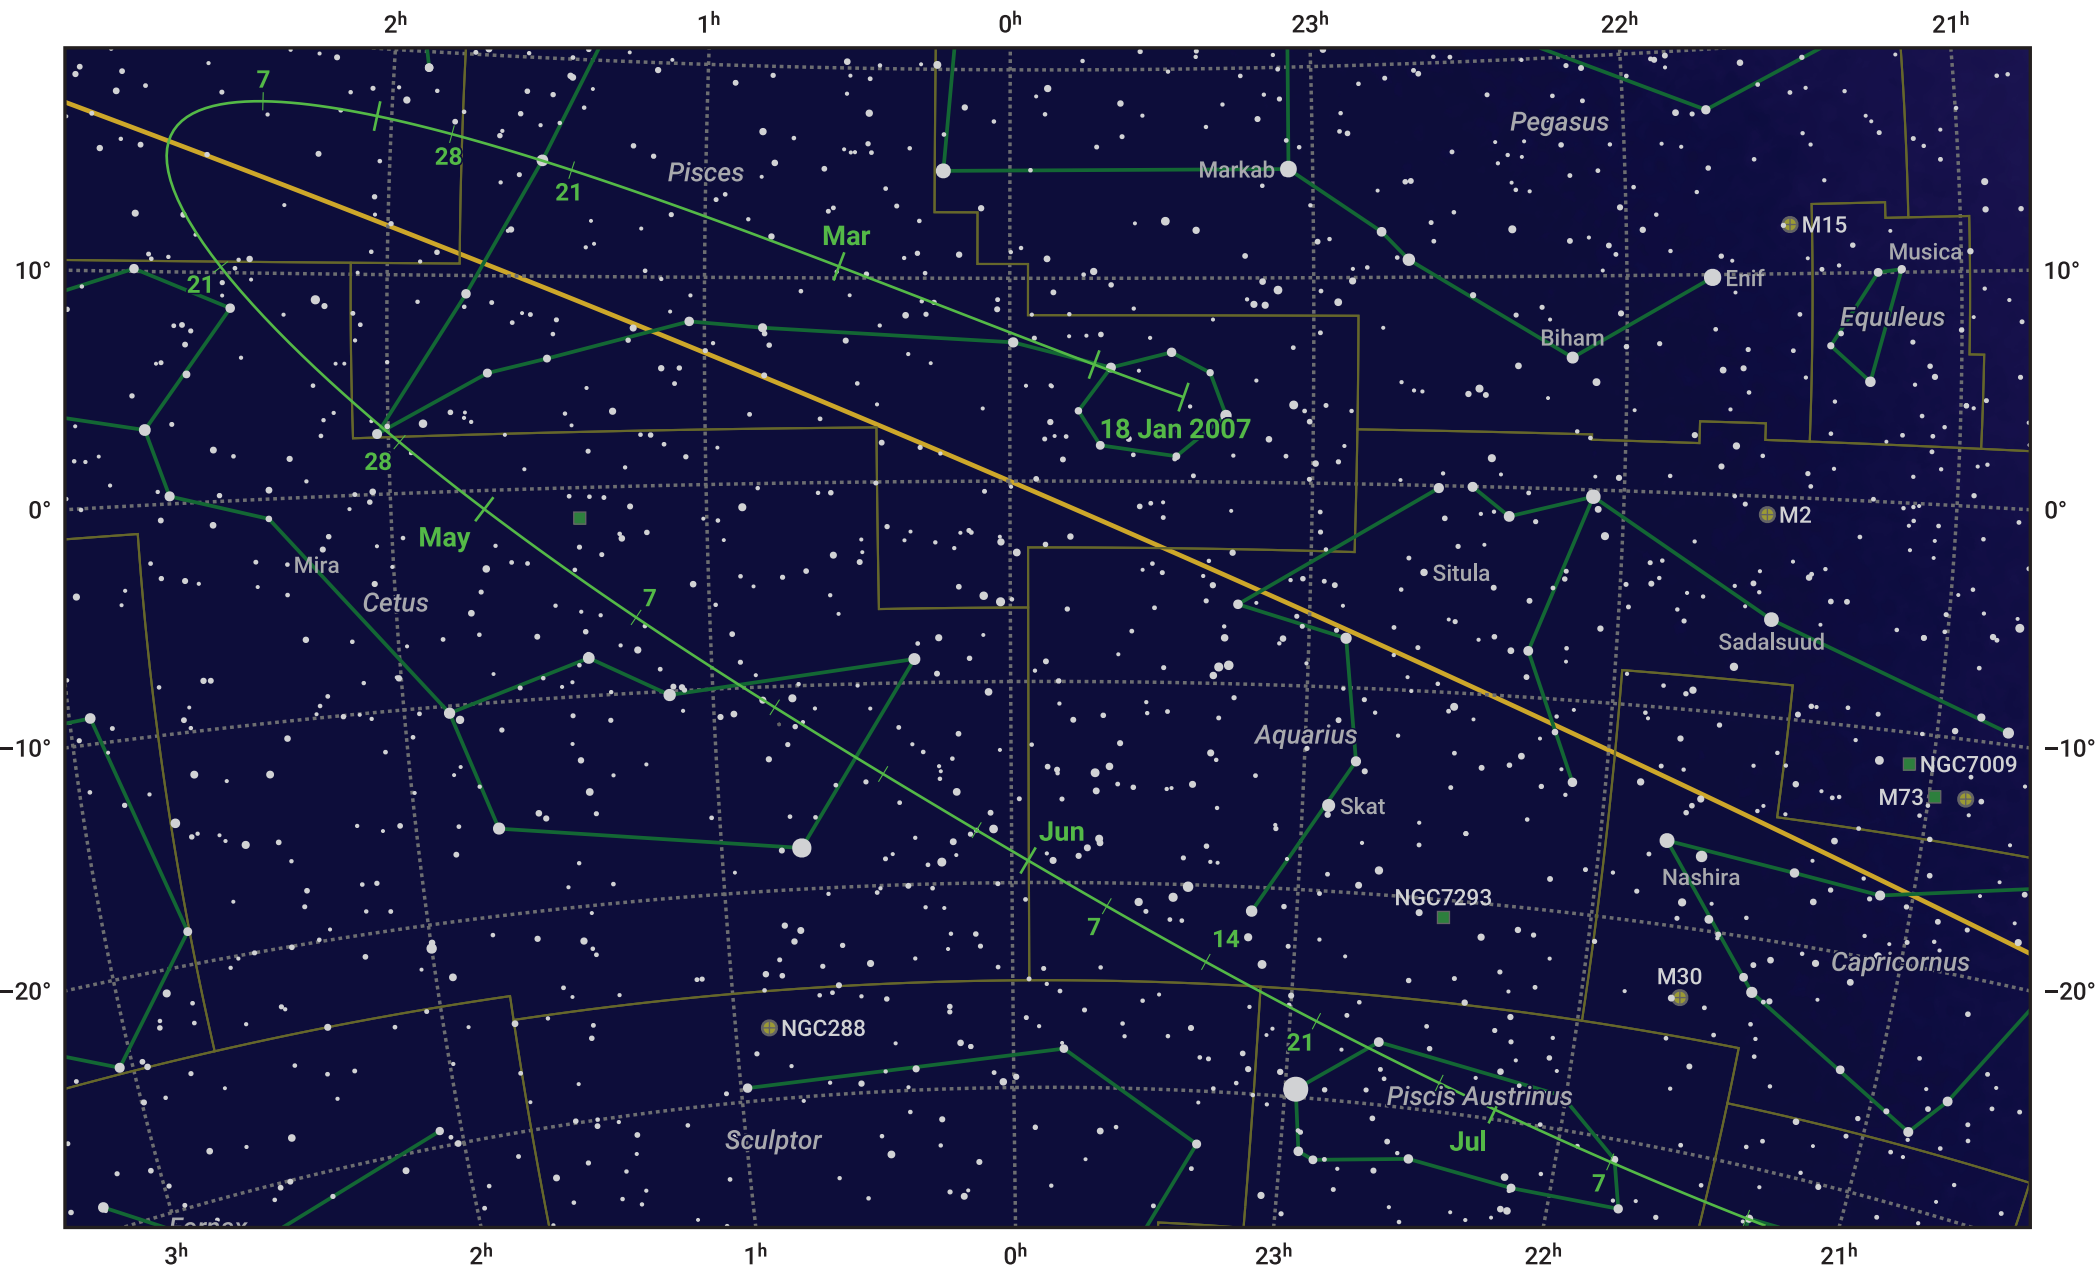

The path of 2P/Encke starting on 18 Jan 2007

© Dominic Ford 2011–2024. Date markers placed at midnight UTC. Downloaded from <https://in-the-sky.org>

Magnitude scale: • 7.0 • 6.0 • 5.0 • 4.0 • 3.0 • 2.0 • 1.0

— Ecliptic Plane

● Galaxy ■ Bright nebula ● Open cluster ⊕ Globular cluster

Date	Mag
2007 Feb 12	12.7
2007 Feb 28	11.7
2007 Mar 1	11.6
2007 Mar 12	10.6
2007 Mar 22	9.4
2007 Mar 29	8.3
2007 Apr 4	7.2
2007 Apr 9	6.2
2007 Apr 17	5.2
2007 May 1	6.2
2007 May 10	7.3
2007 May 20	8.4
2007 Jun 3	9.4
2007 Jun 22	10.4
2007 Jul 1	10.9
2007 Jul 12	11.4