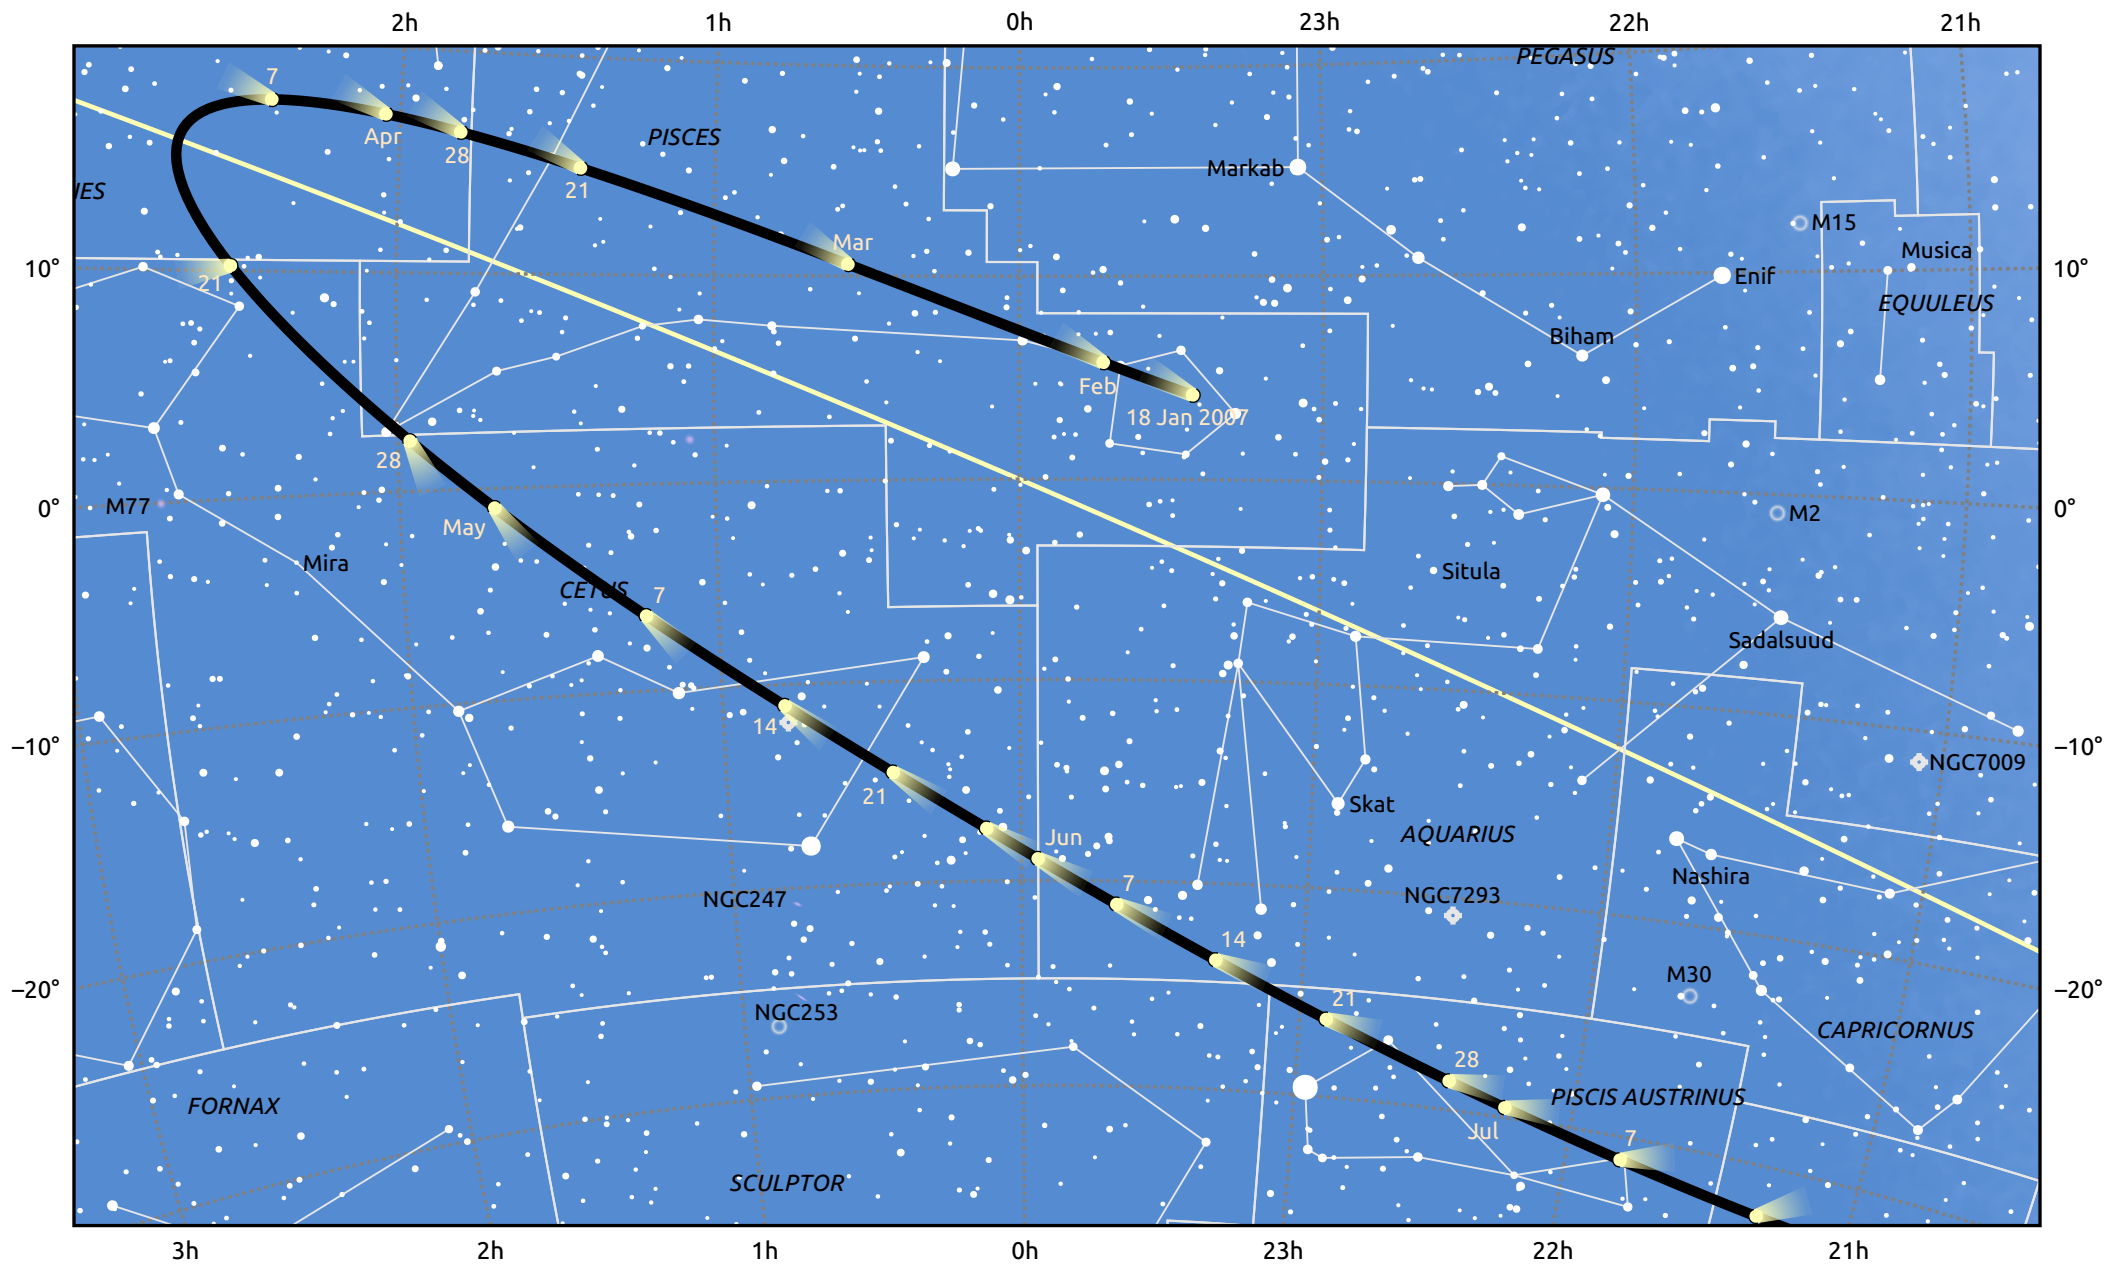

# The path of 2P/Encke starting on 18 Jan 2007

© Dominic Ford 2011–2025. Date markers placed at midnight UTC. Downloaded from <https://in-the-sky.org>

Magnitude scale:  $\bullet$  7.0  $\bullet$  6.0  $\bullet$  5.0  $\bullet$  4.0  $\bullet$  3.0  $\bullet$  2.0  $\bullet$  1.0

Ecliptic Plane

Galaxy    Bright nebula    Open cluster    Globular cluster    Planetary nebula

Date	Mag
2007 Feb 12	12.7
2007 Feb 28	11.7
2007 Mar 1	11.6
2007 Mar 12	10.6
2007 Mar 22	9.4
2007 Mar 29	8.3
2007 Apr 4	7.2
2007 Apr 9	6.2
2007 Apr 17	5.2
2007 May 1	6.2
2007 May 10	7.3
2007 May 20	8.4
2007 Jun 3	9.4
2007 Jun 22	10.4
2007 Jul 1	10.9
2007 Jul 12	11.4