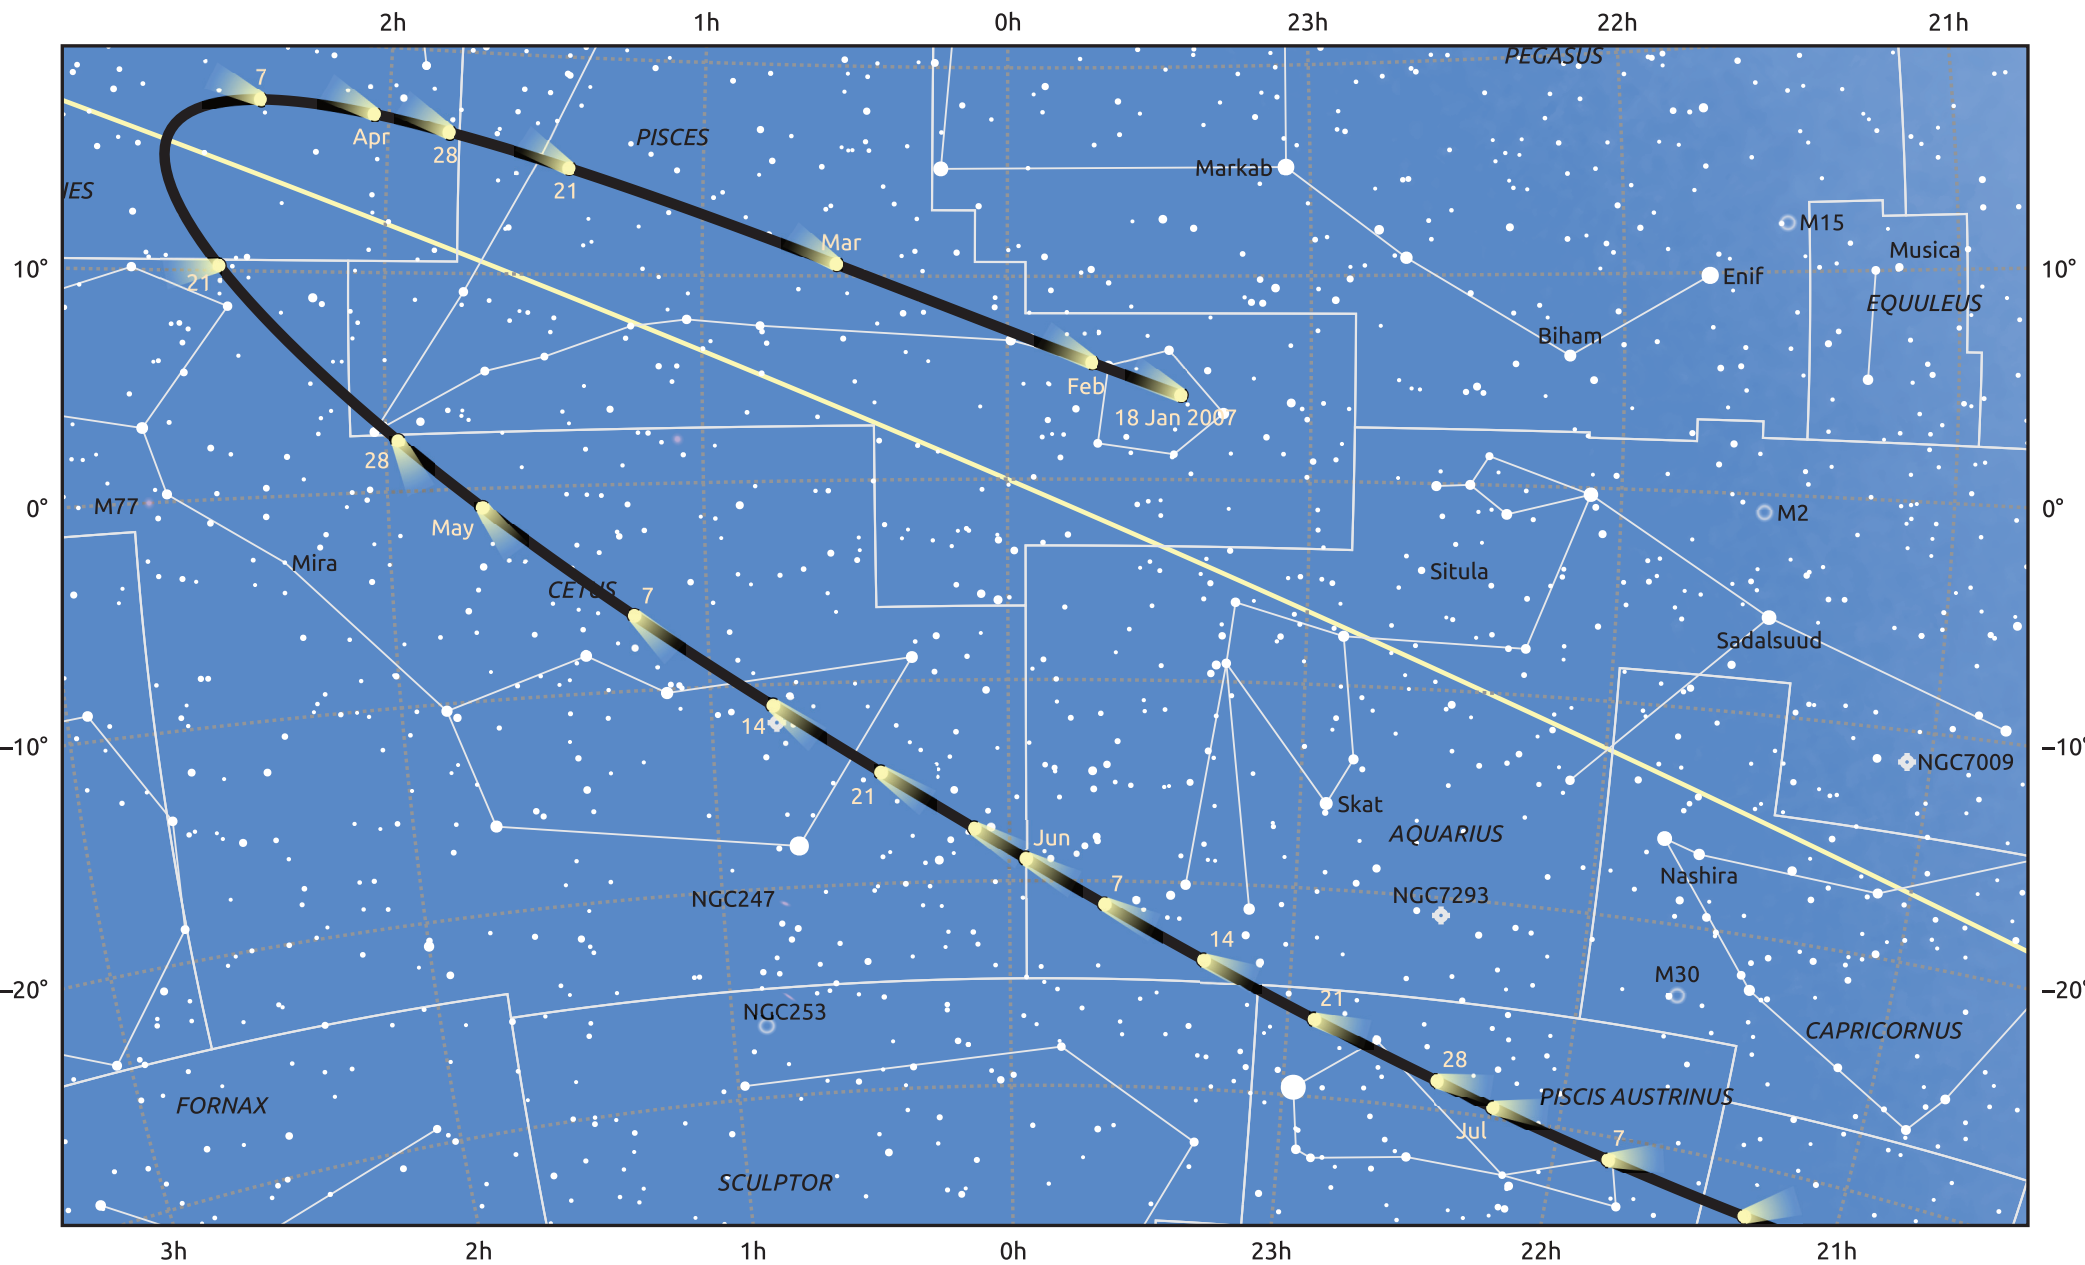

The path of 2P/Encke starting on 18 Jan 2007

© Dominic Ford 2011–2025. Date markers placed at midnight UTC. Downloaded from <https://in-the-sky.org>

Magnitude scale: \bullet -7.0 \bullet -6.0 \bullet -5.0 \bullet -4.0 \bullet -3.0 \bullet -2.0 \bullet -1.0

— Ecliptic Plane

\bullet Galaxy \circ Bright nebula \circ Open cluster \circ Globular cluster \diamond Planetary nebula

Date	Mag
2007 Feb 12	12.7
2007 Feb 28	11.7
2007 Mar 1	11.6
2007 Mar 12	10.6
2007 Mar 22	9.4
2007 Mar 29	8.3
2007 Apr 4	7.2
2007 Apr 9	6.2
2007 Apr 17	5.2
2007 May 1	6.2
2007 May 10	7.3
2007 May 20	8.4
2007 Jun 3	9.4
2007 Jun 22	10.4
2007 Jul 1	10.9
2007 Jul 12	11.4