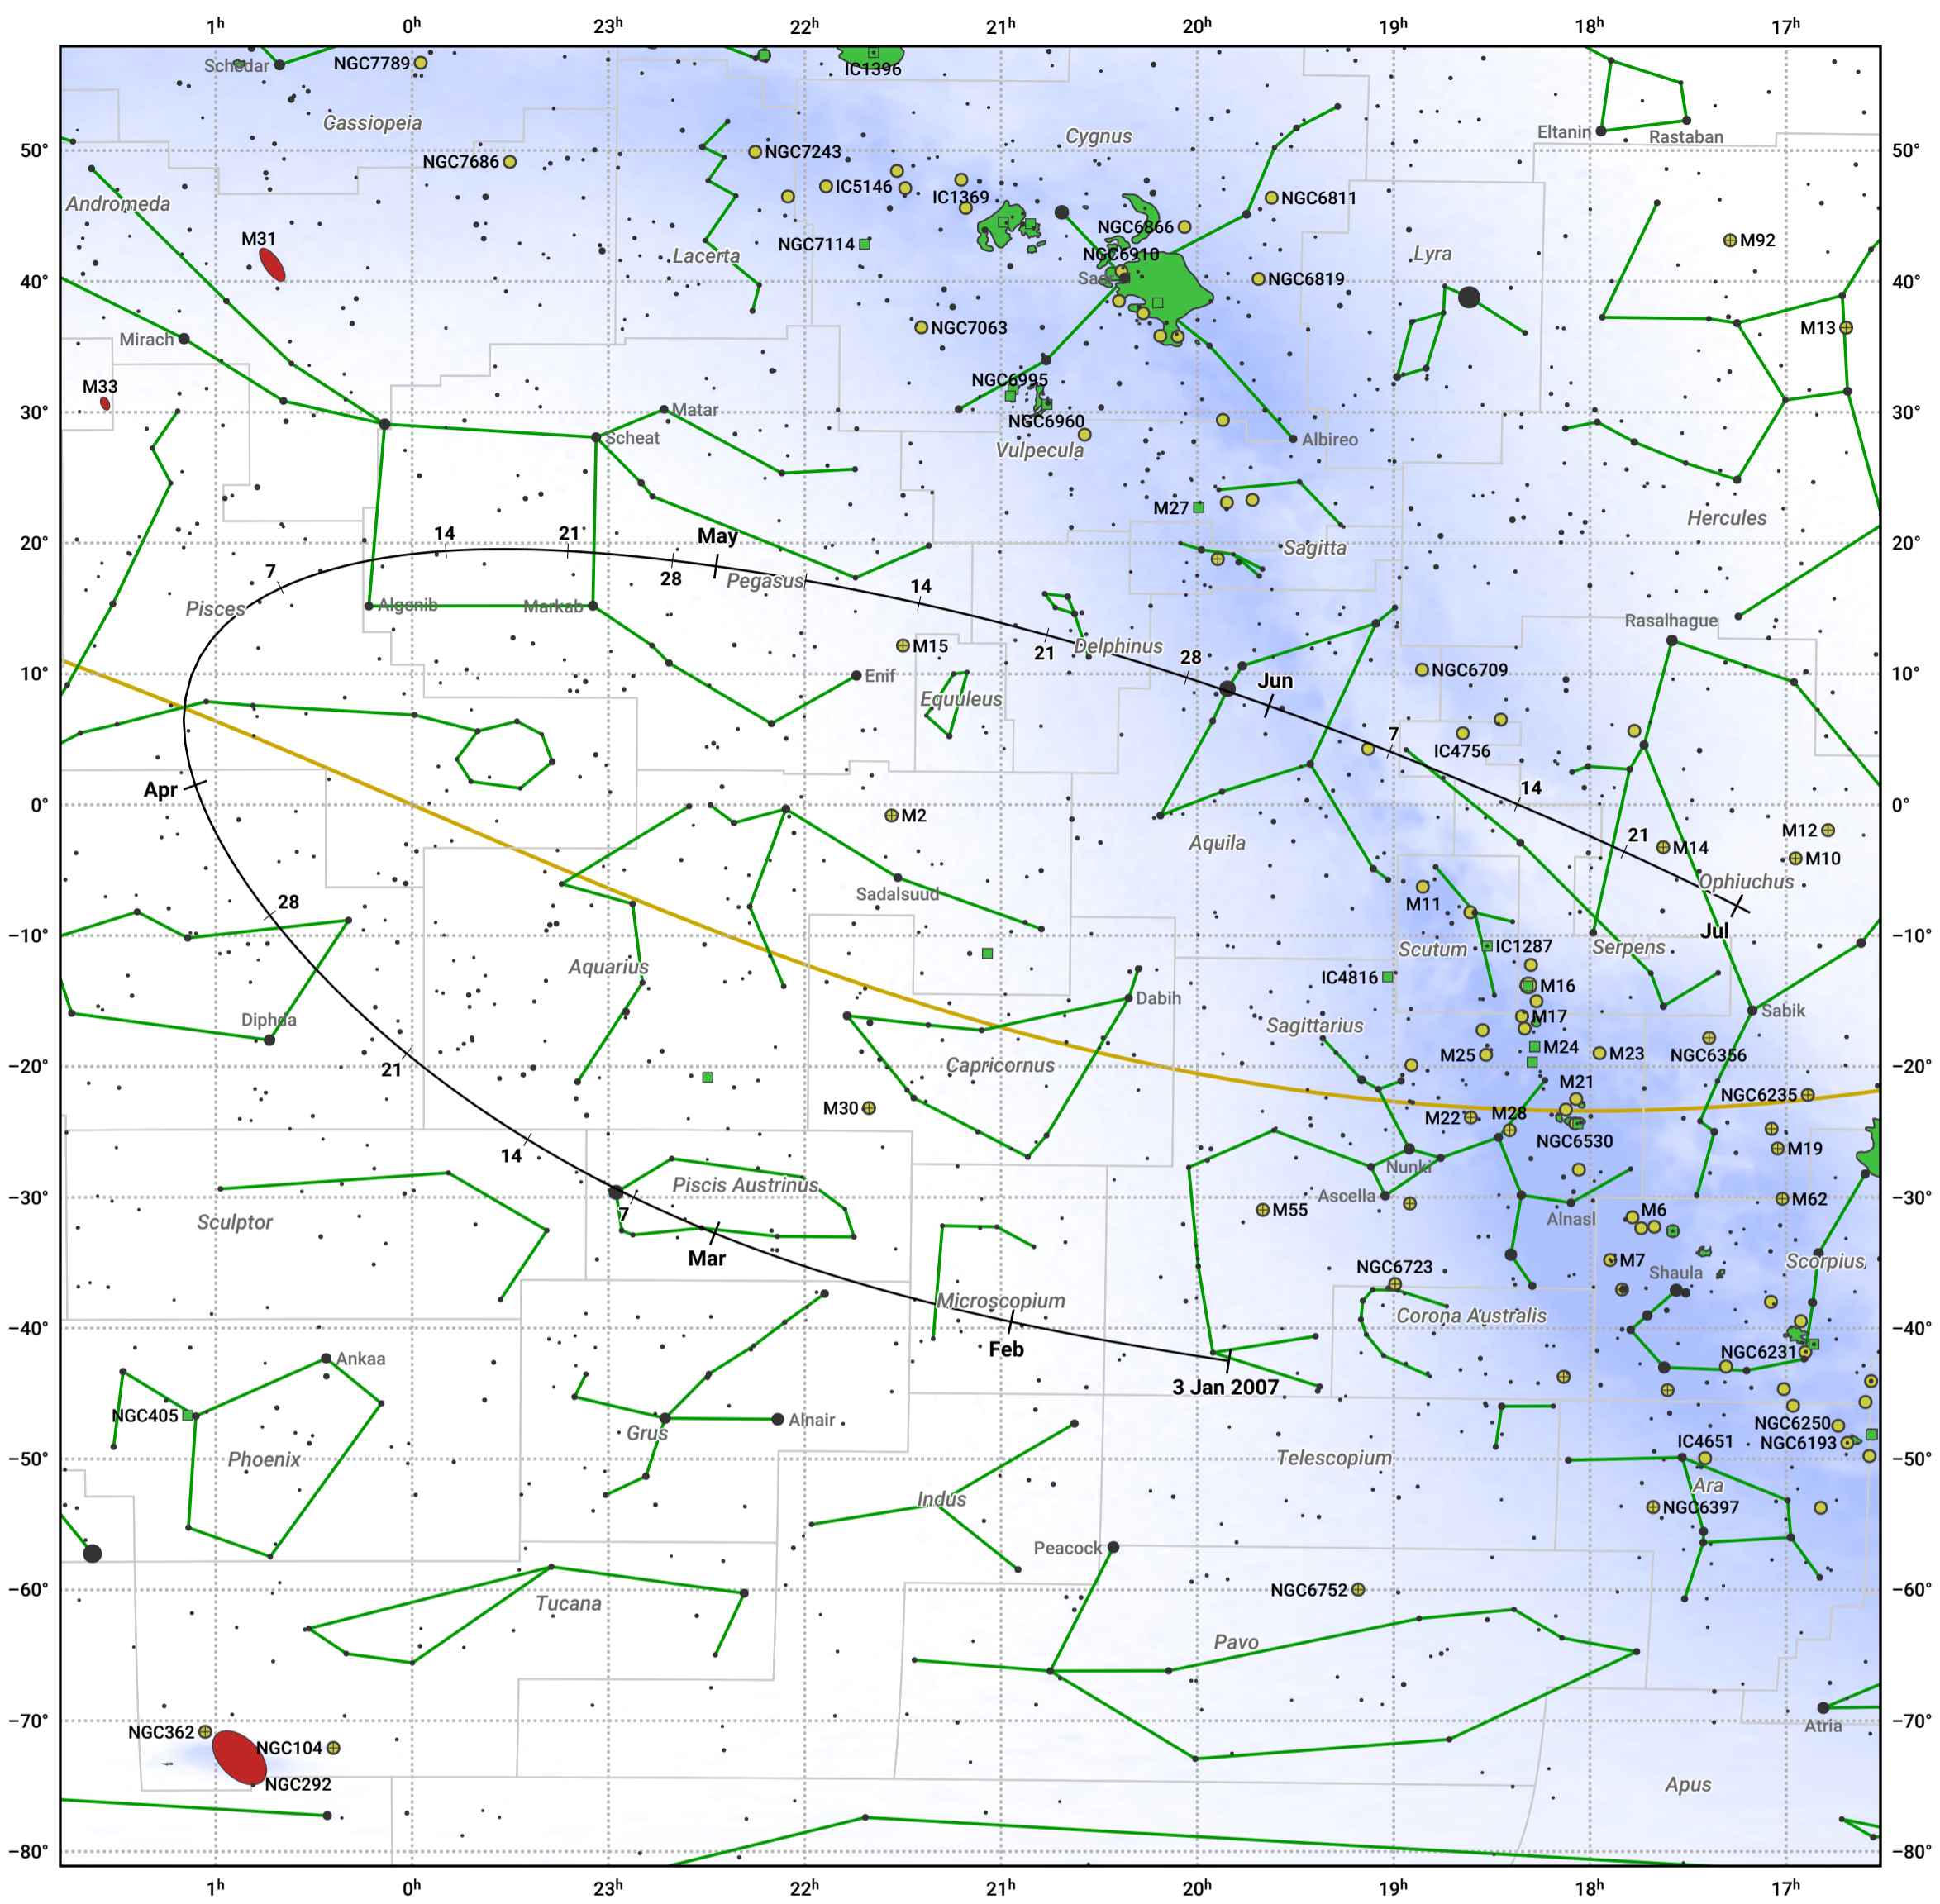

The path of 96P/Machholz starting on 3 Jan 2007

© Dominic Ford 2011–2024. Date markers placed at midnight UTC. Downloaded from <https://in-the-sky.org>

Magnitude scale: • 6.0 • 5.0 • 4.0 • 3.0 • 2.0 • 1.0 • 0.0

— Ecliptic Plane

● Galaxy ■ Bright nebula ● Open cluster ⊕ Globular cluster

Date	Mag
2007 Jan 23	19.7
2007 Feb 7	18.7
2007 Feb 19	17.6
2007 Feb 28	16.5
2007 Mar 1	16.4
2007 Mar 7	15.5
2007 Mar 13	14.4
2007 Mar 18	13.3
2007 Mar 22	12.0
2007 Mar 25	10.9
2007 Mar 27	9.9
2007 Mar 29	8.6
2007 Mar 31	6.8
2007 Apr 1	5.8
2007 Apr 2	4.7
2007 Apr 6	6.2
2007 Apr 8	7.8
2007 Apr 10	9.0
2007 Apr 13	10.3
2007 Apr 17	11.5
2007 Apr 22	12.5
2007 Apr 29	13.6
2007 May 1	13.8
2007 May 10	14.6
2007 May 25	15.7
2007 Jun 9	16.7
2007 Jun 22	17.7
2007 Jul 1	18.4