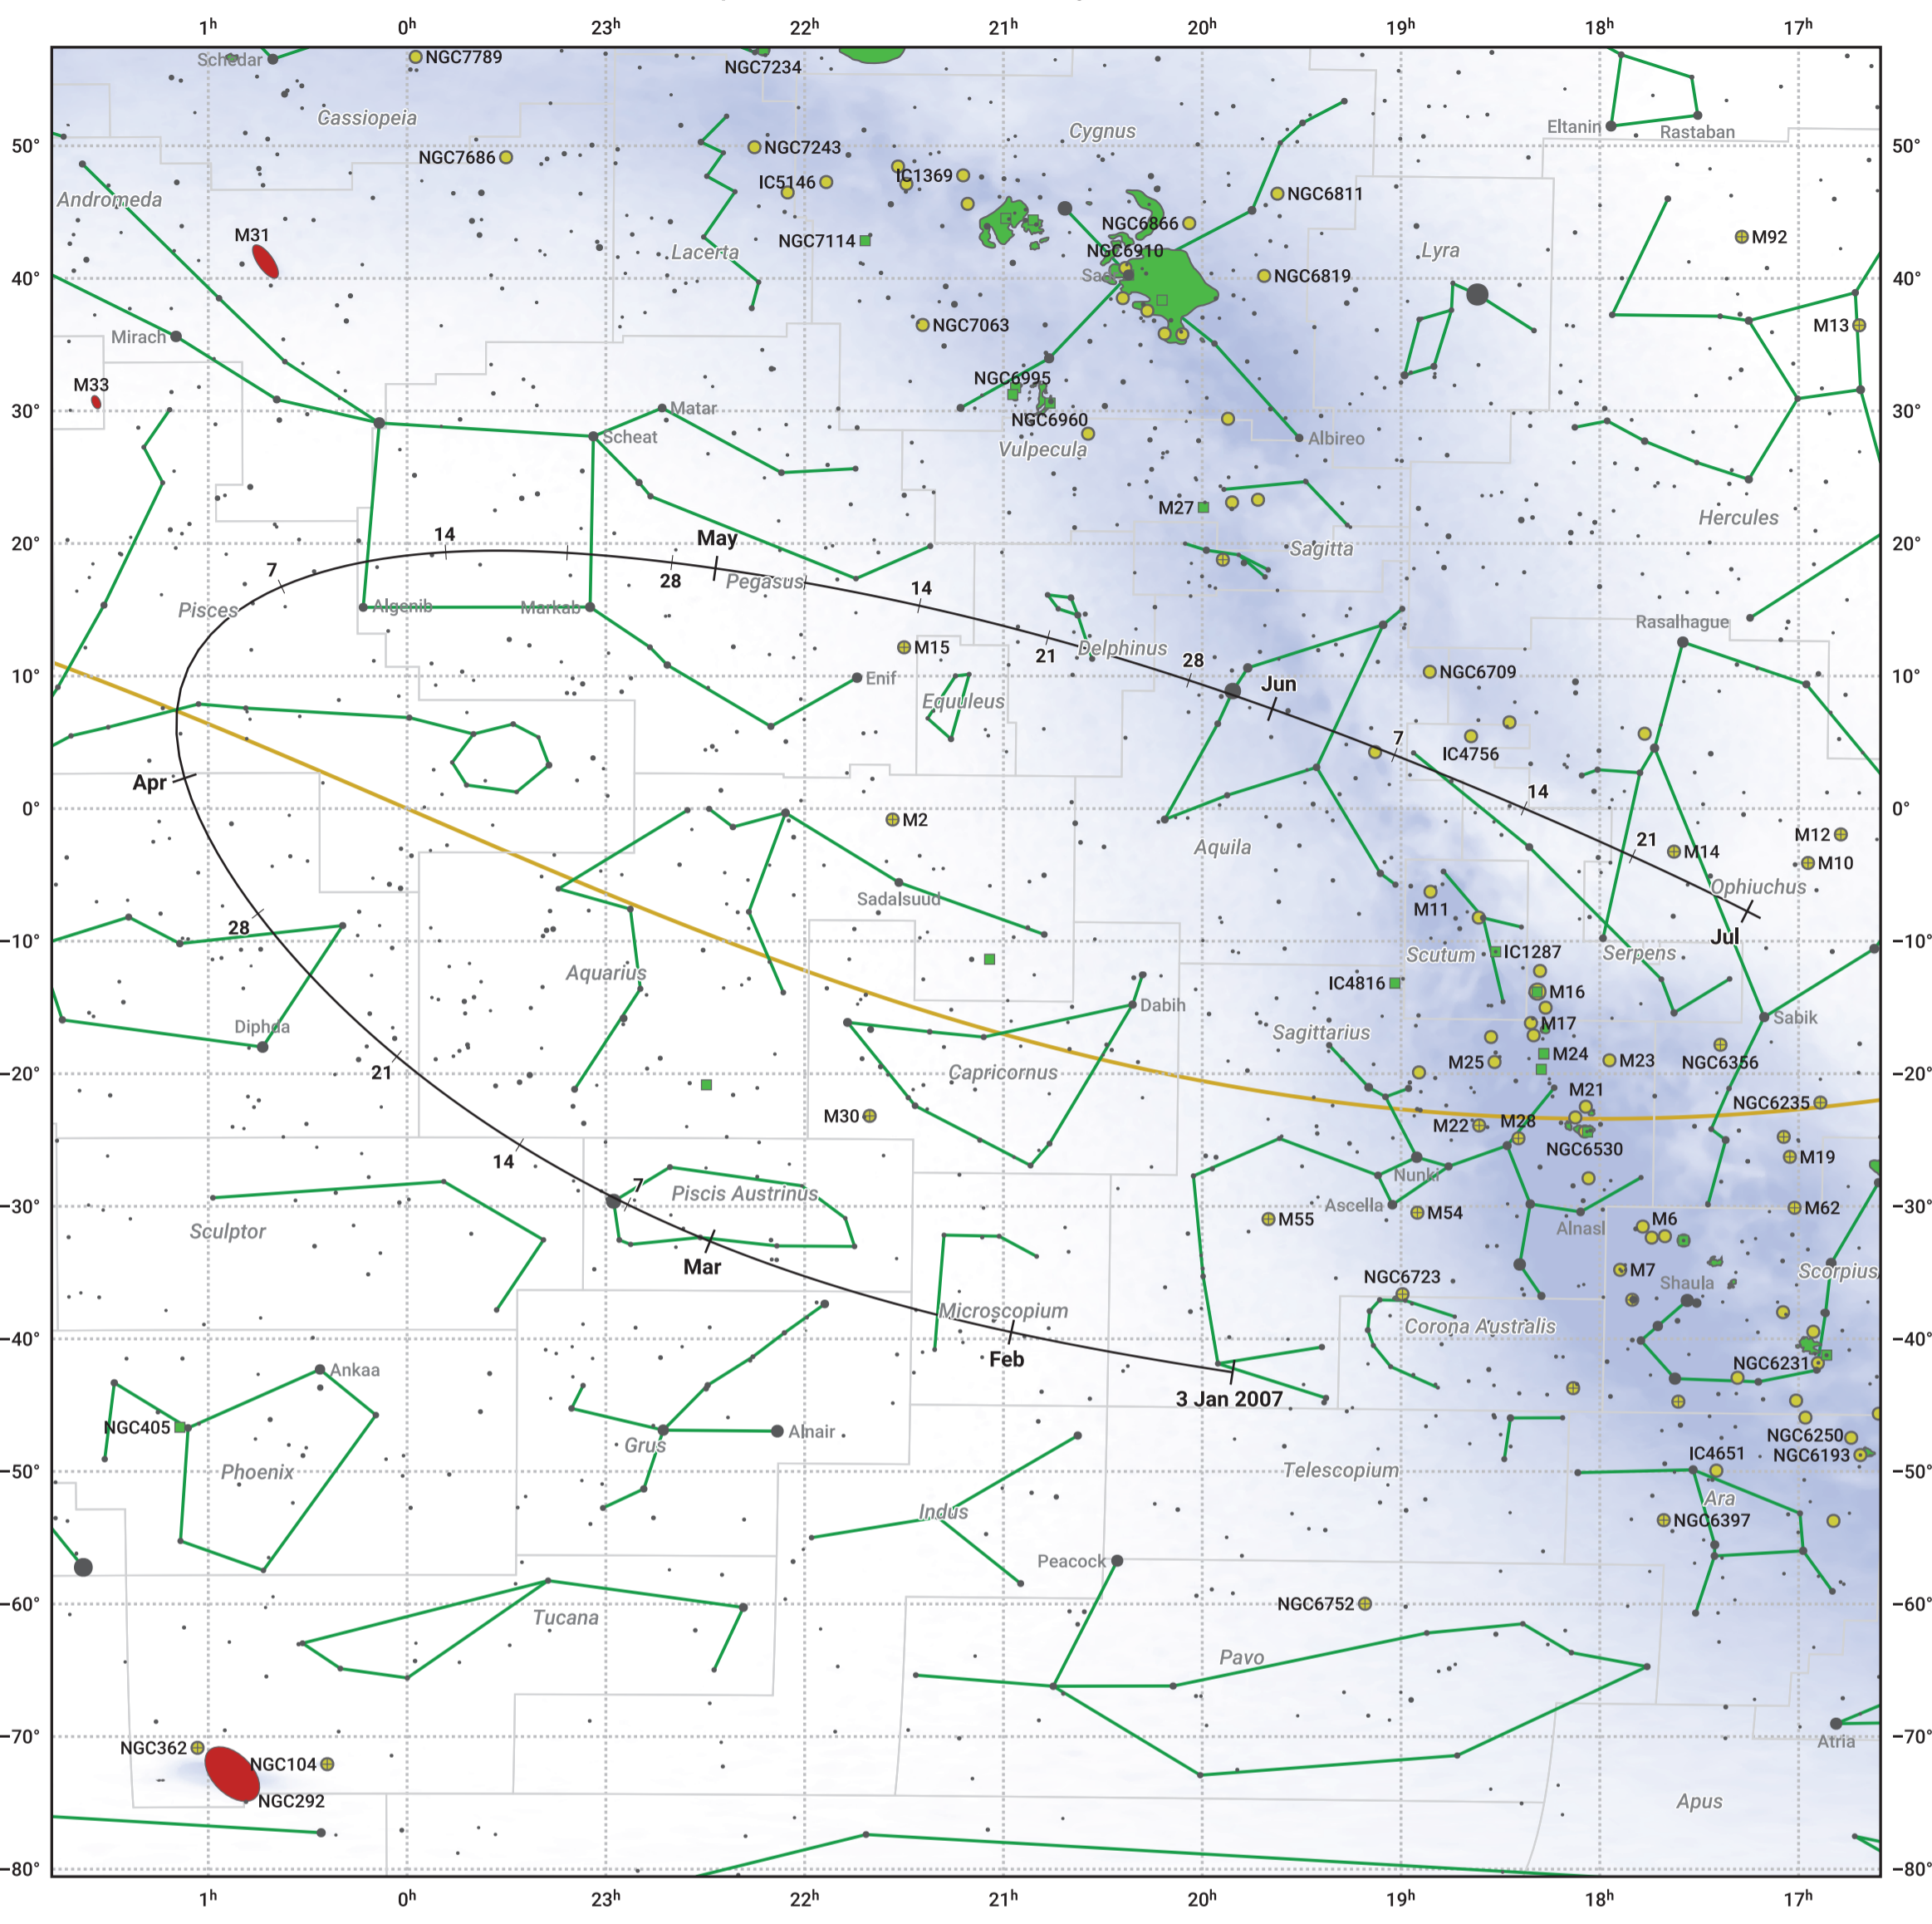

The path of 96P/Machholz starting on 3 Jan 2007

© Dominic Ford 2011–2024. Date markers placed at midnight UTC. Downloaded from <https://in-the-sky.org>

Magnitude scale: -6.0 • 5.0 • 4.0 • 3.0 • 2.0 • 1.0 • 0.0

— Ecliptic Plane

Galaxy Bright nebula Open cluster Globular cluster

Date	Mag
2007 Jan 23	19.7
2007 Feb 7	18.7
2007 Feb 18	17.7
2007 Feb 27	16.6
2007 Mar 1	16.4
2007 Mar 7	15.5
2007 Mar 13	14.4
2007 Mar 18	13.2
2007 Mar 22	12.0
2007 Mar 25	10.8
2007 Mar 27	9.7
2007 Mar 29	8.4
2007 Mar 31	6.7
2007 Apr 1	5.6
2007 Apr 3	4.2
2007 Apr 5	5.5
2007 Apr 7	7.2
2007 Apr 9	8.5
2007 Apr 12	10.0
2007 Apr 15	11.0
2007 Apr 19	12.0
2007 Apr 25	13.0
2007 May 1	13.8
2007 May 4	14.1
2007 May 17	15.2
2007 Jun 2	16.2
2007 Jun 16	17.2
2007 Jun 29	18.3
2007 Jul 1	18.4