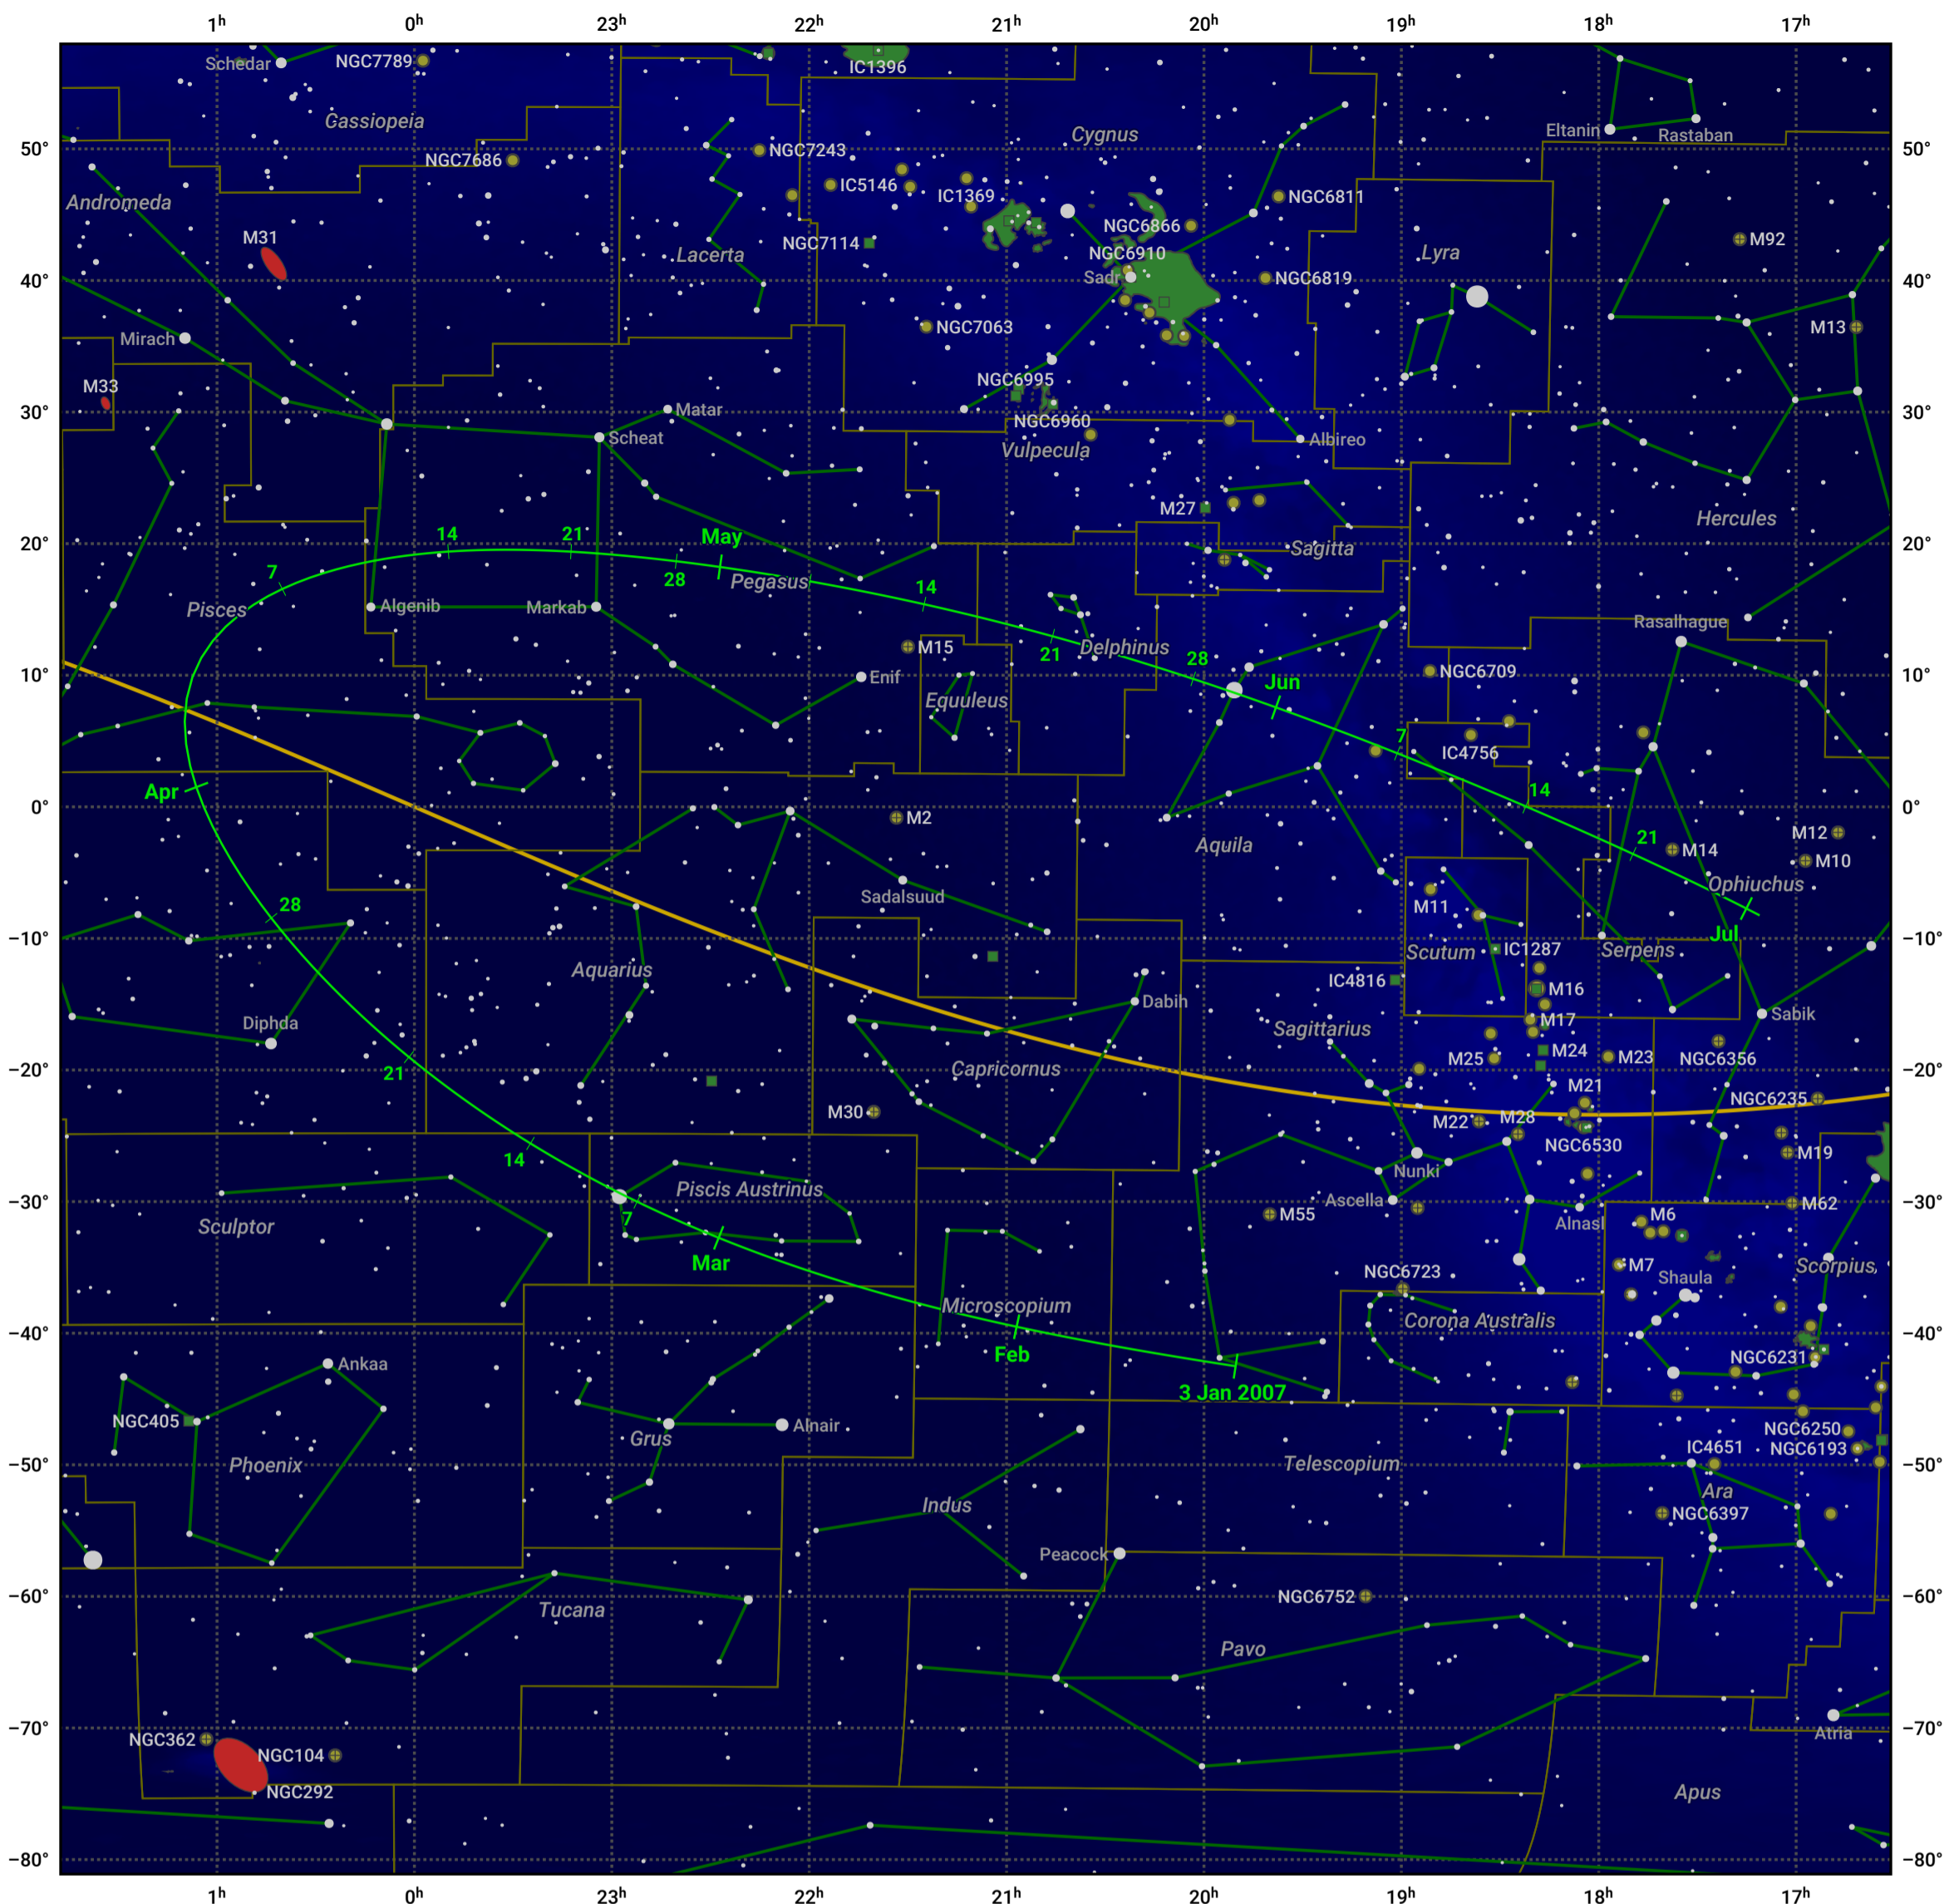

The path of 96P/Machholz starting on 3 Jan 2007

© Dominic Ford 2011–2024. Date markers placed at midnight UTC. Downloaded from <https://in-the-sky.org>

Magnitude scale: • 6.0 • 5.0 • 4.0 • 3.0 • 2.0 • 1.0 • 0.0

— Ecliptic Plane

● Galaxy ■ Bright nebula ● Open cluster ● Globular cluster

Date	Mag
2007 Jan 23	19.7
2007 Feb 7	18.7
2007 Feb 19	17.6
2007 Feb 28	16.5
2007 Mar 1	16.4
2007 Mar 7	15.5
2007 Mar 13	14.4
2007 Mar 18	13.3
2007 Mar 22	12.0
2007 Mar 25	10.9
2007 Mar 27	9.9
2007 Mar 29	8.6
2007 Mar 31	6.8
2007 Apr 1	5.8
2007 Apr 2	4.7
2007 Apr 6	6.2
2007 Apr 8	7.8
2007 Apr 10	9.0
2007 Apr 13	10.3
2007 Apr 17	11.5
2007 Apr 22	12.5
2007 Apr 29	13.6
2007 May 1	13.8
2007 May 10	14.6
2007 May 25	15.7
2007 Jun 9	16.7
2007 Jun 22	17.7
2007 Jul 1	18.4