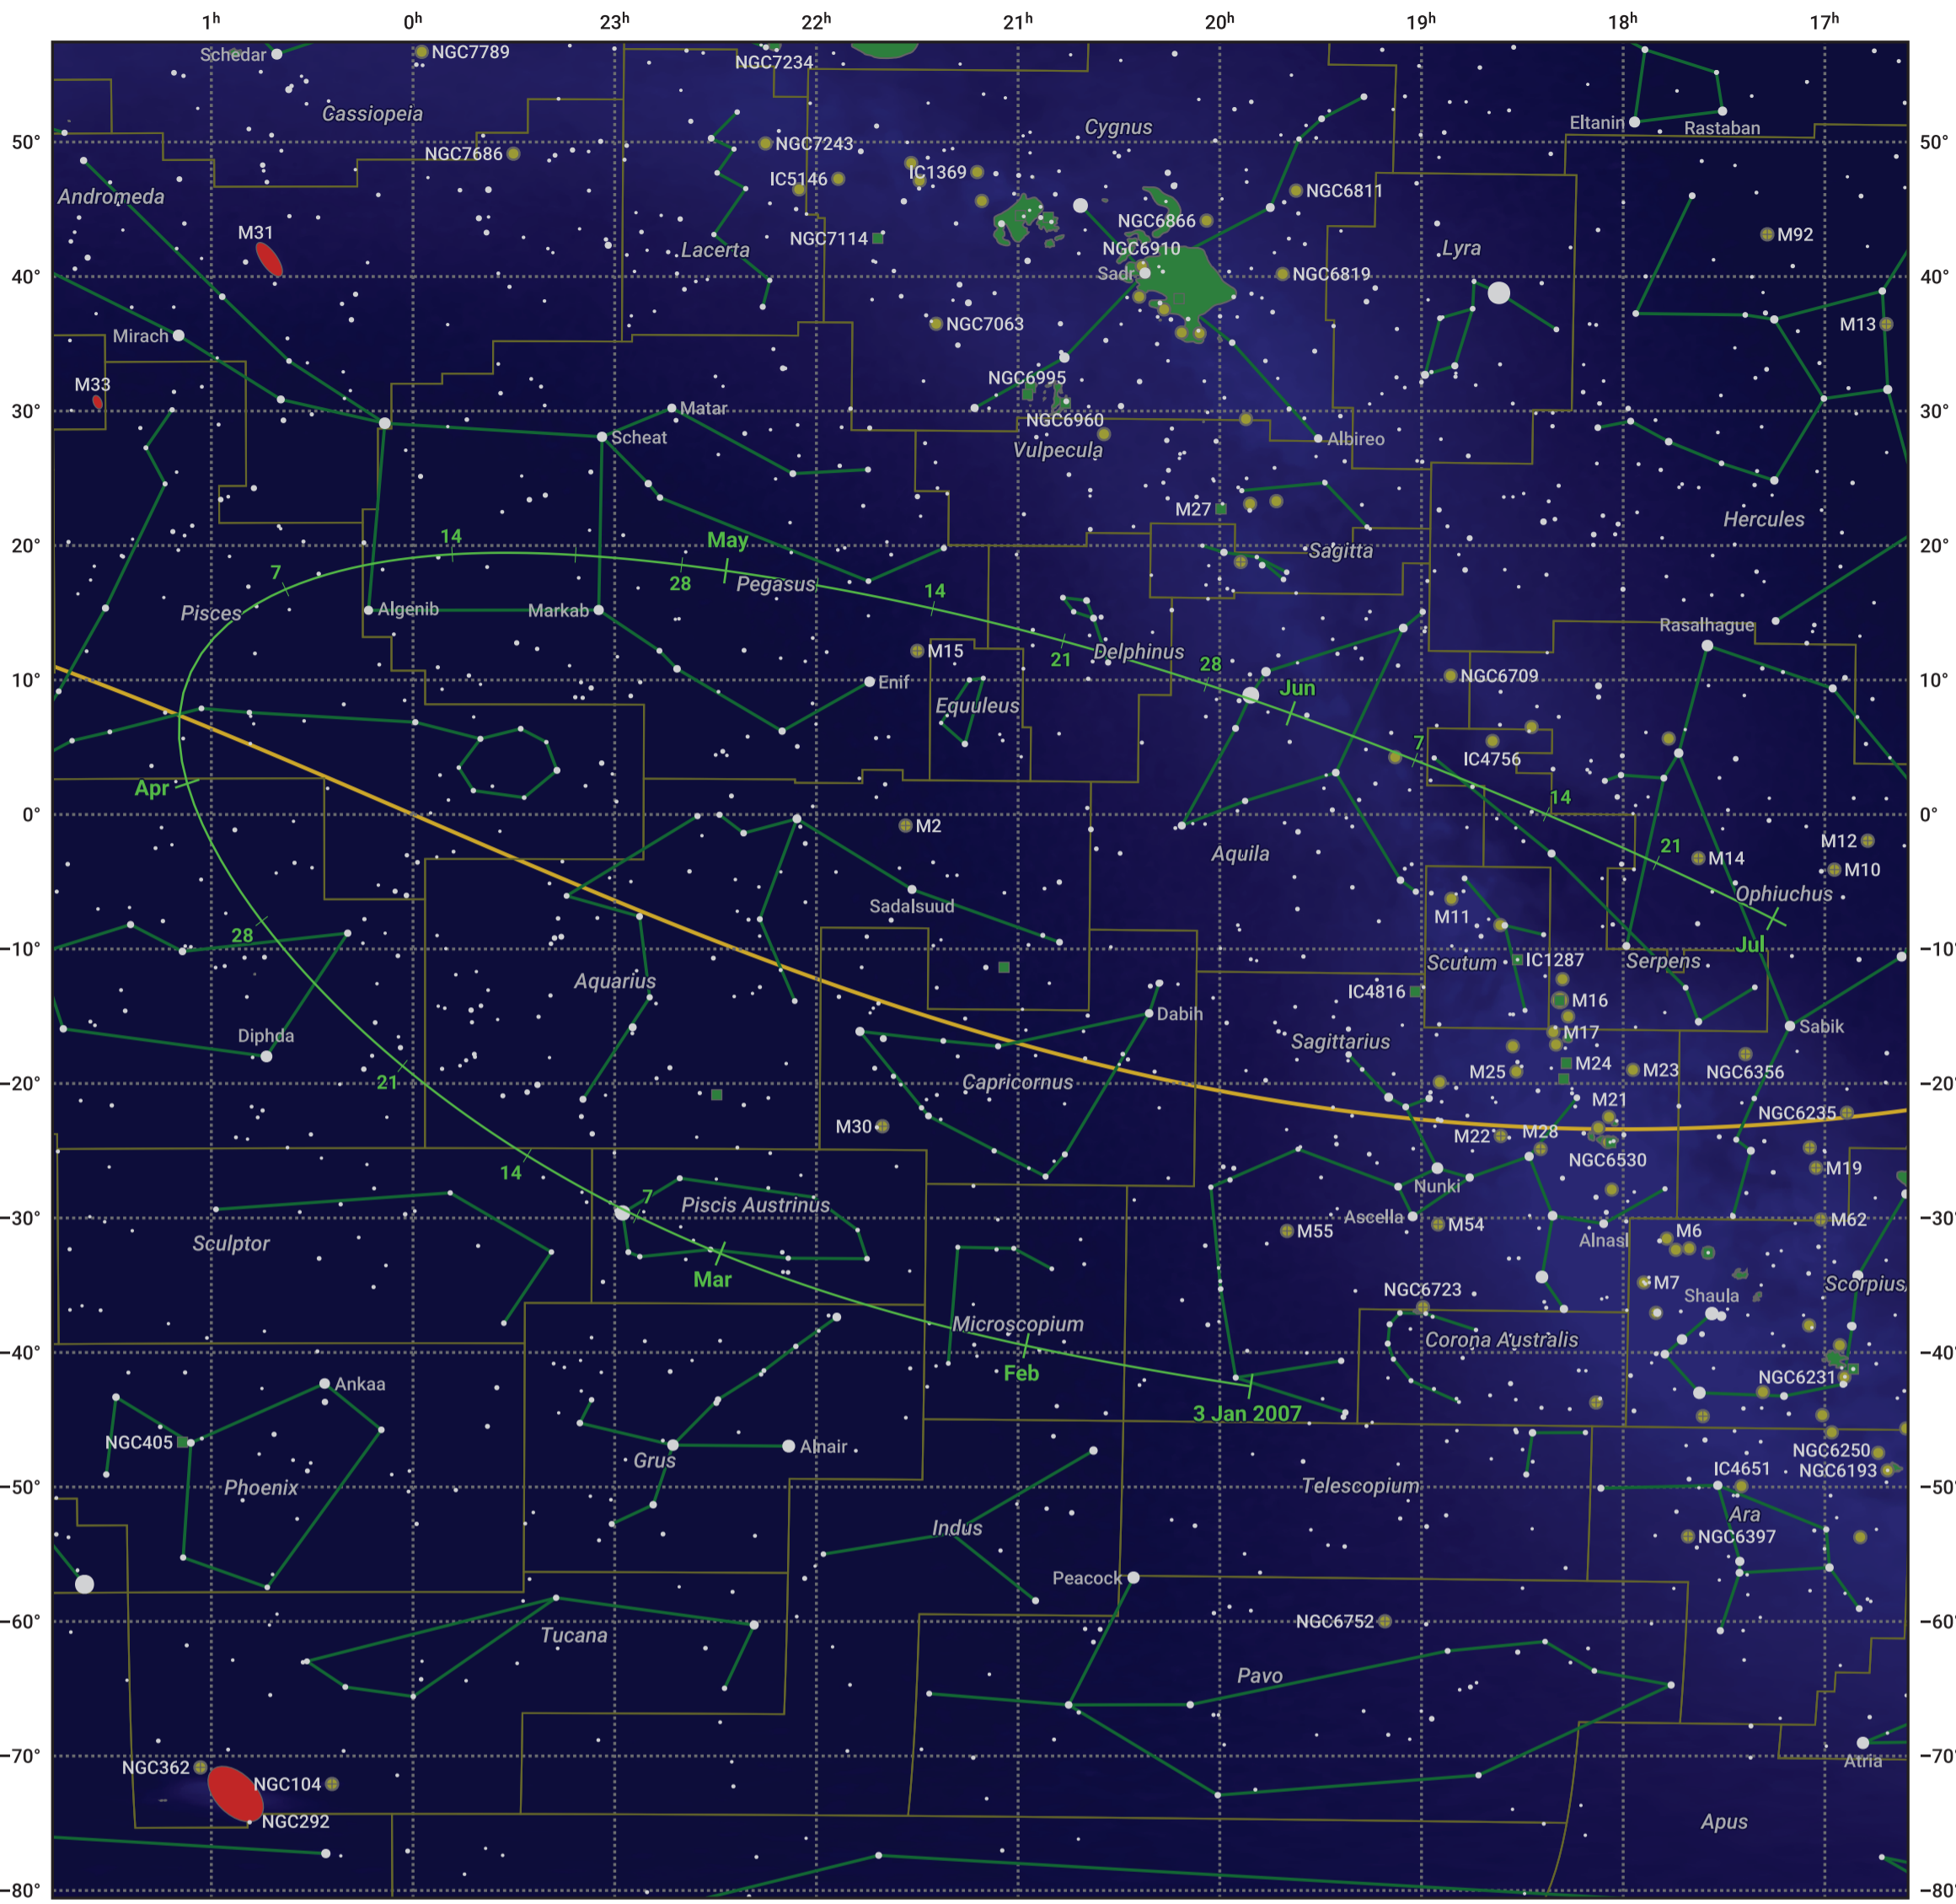

The path of 96P/Machholz starting on 3 Jan 2007

© Dominic Ford 2011–2024. Date markers placed at midnight UTC. Downloaded from <https://in-the-sky.org>

Magnitude scale: • 6.0 • 5.0 • 4.0 • 3.0 • 2.0 • 1.0 • 0.0

— Ecliptic Plane

Galaxy Bright nebula Open cluster Globular cluster

Date	Mag
2007 Jan 23	19.7
2007 Feb 7	18.7
2007 Feb 18	17.7
2007 Feb 27	16.6
2007 Mar 1	16.4
2007 Mar 7	15.5
2007 Mar 13	14.4
2007 Mar 18	13.2
2007 Mar 22	12.0
2007 Mar 25	10.8
2007 Mar 27	9.7
2007 Mar 29	8.4
2007 Mar 31	6.7
2007 Apr 1	5.6
2007 Apr 3	4.2
2007 Apr 5	5.5
2007 Apr 7	7.2
2007 Apr 9	8.5
2007 Apr 12	10.0
2007 Apr 15	11.0
2007 Apr 19	12.0
2007 Apr 25	13.0
2007 May 1	13.8
2007 May 4	14.1
2007 May 17	15.2
2007 Jun 2	16.2
2007 Jun 16	17.2
2007 Jun 29	18.3
2007 Jul 1	18.4