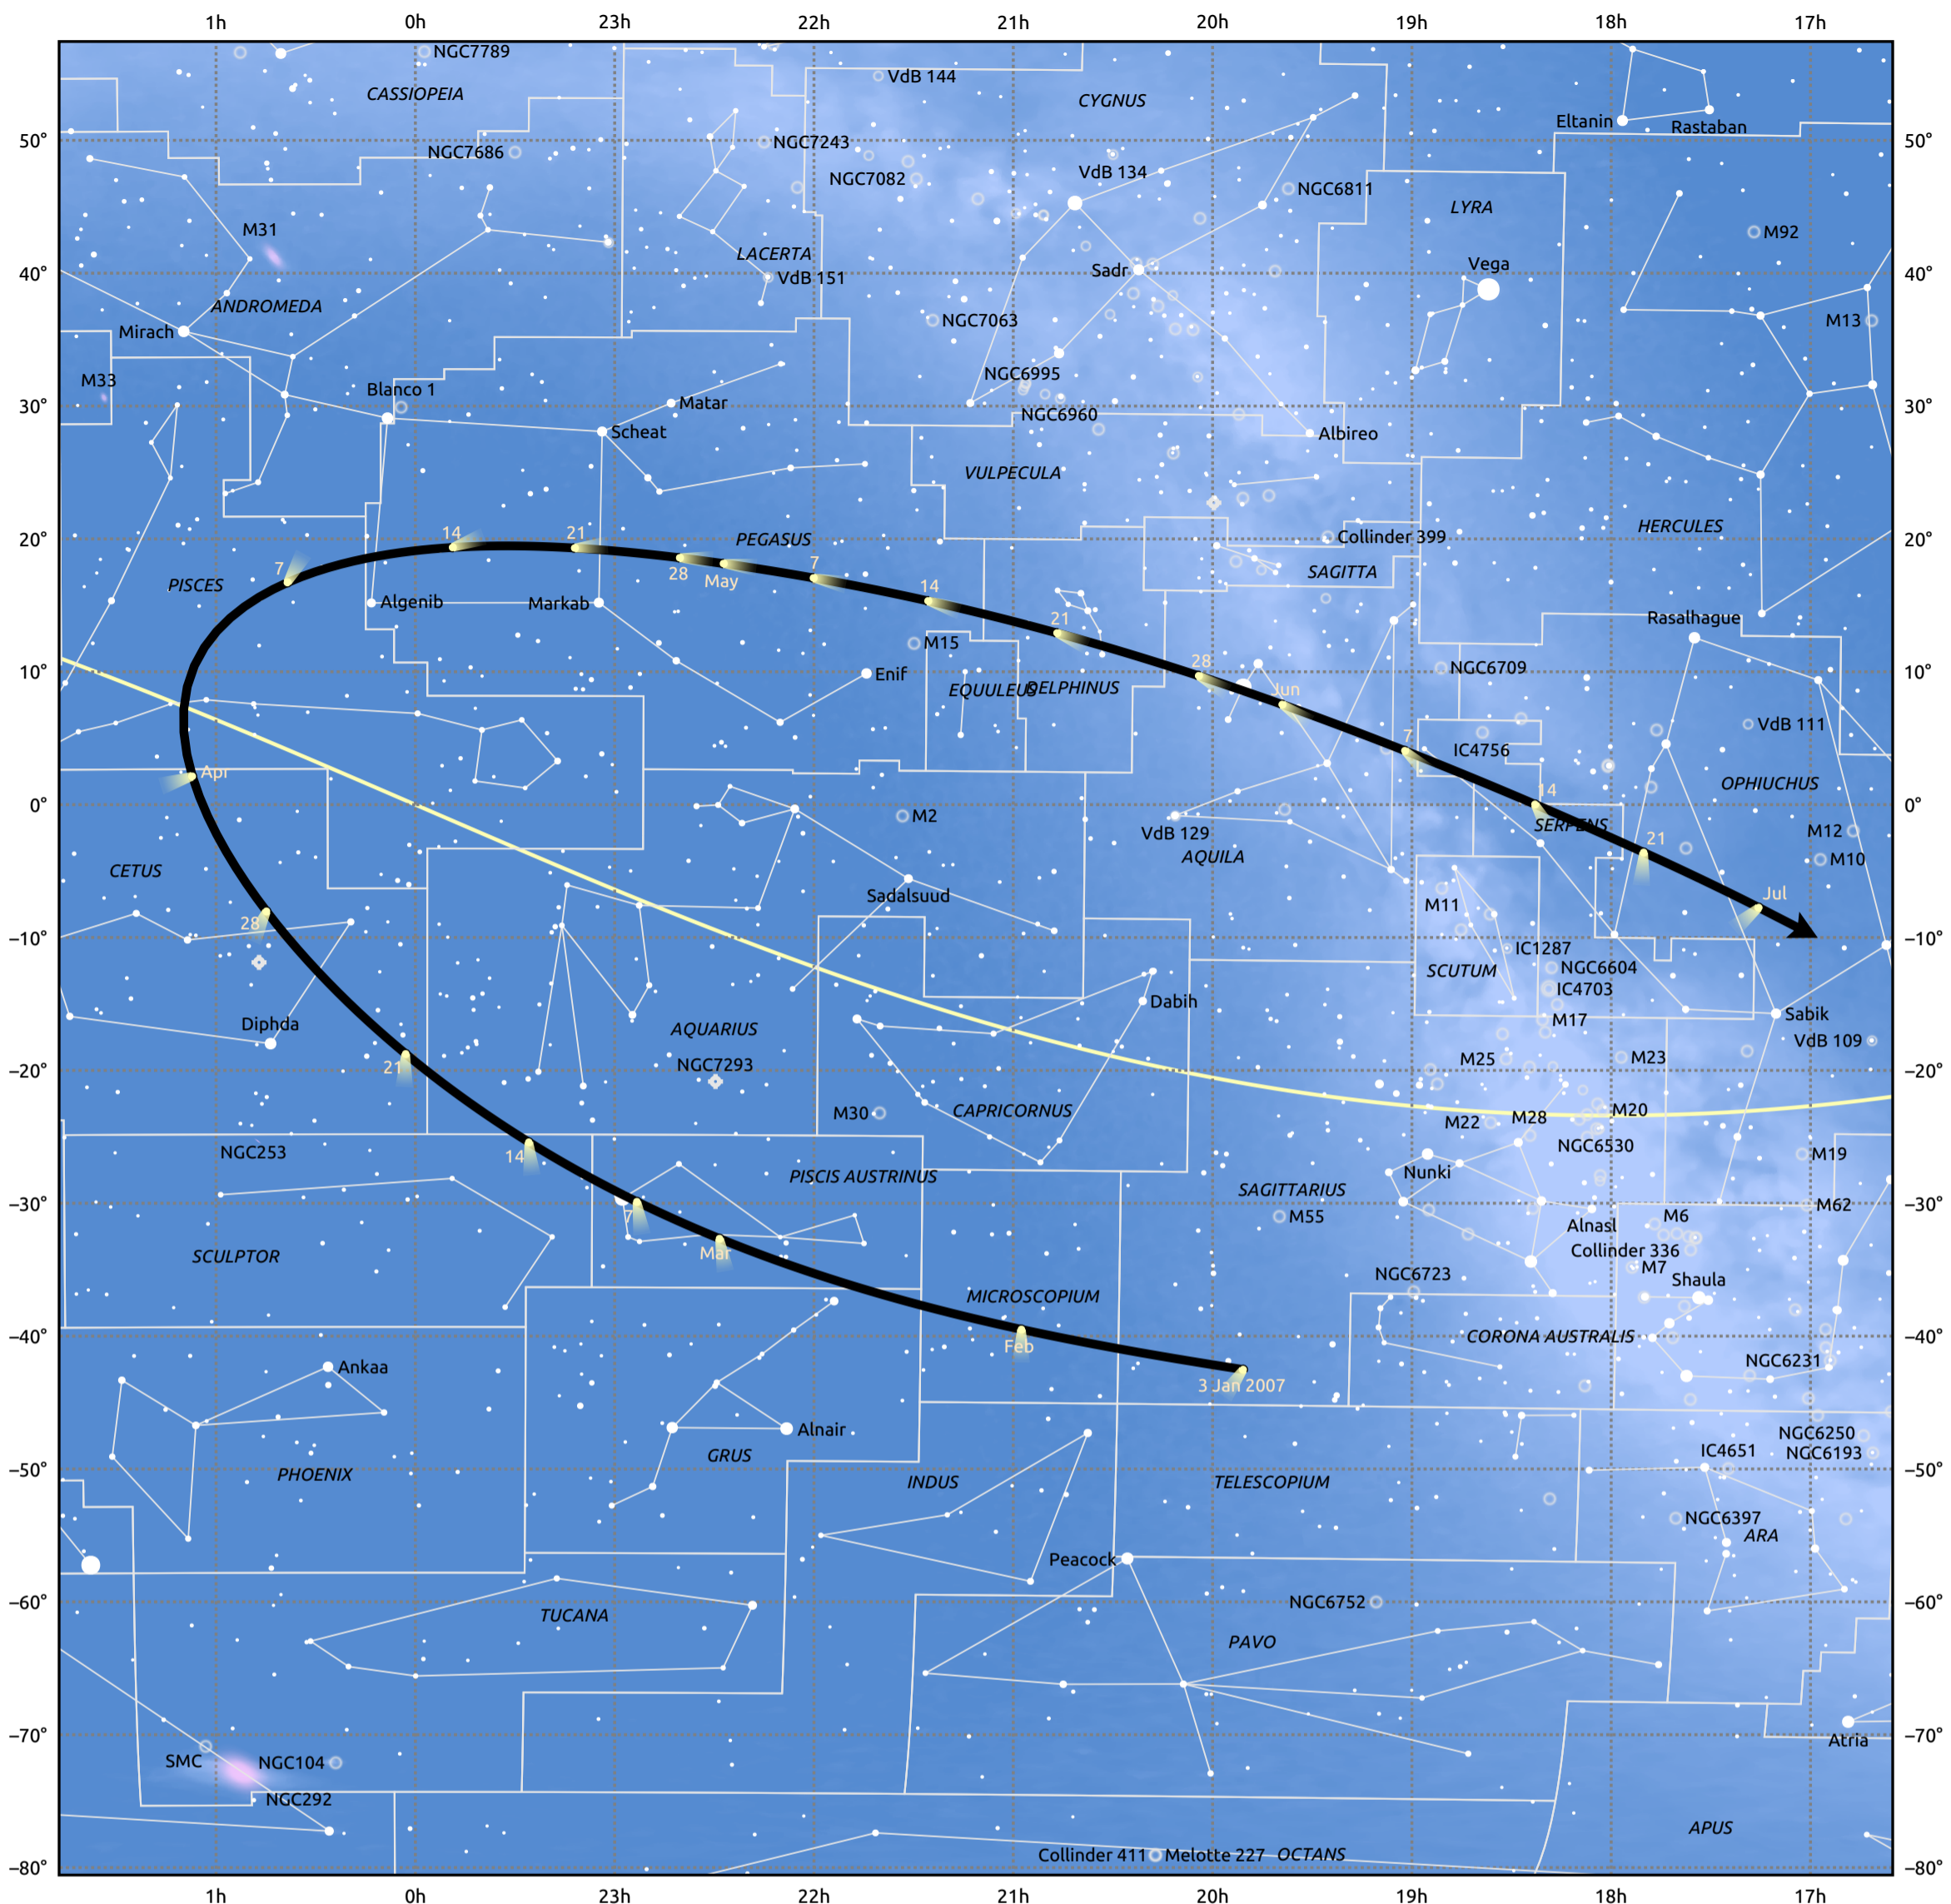

The path of 96P/Machholz starting on 3 Jan 2007

© Dominic Ford 2011–2025. Date markers placed at midnight UTC. Downloaded from <https://in-the-sky.org>

Magnitude scale: • 6.0 • 5.0 • 4.0 • 3.0 • 2.0 • 1.0 • 0.0

— Ecliptic Plane

Galaxy Bright nebula Open cluster Globular cluster Planetary nebula

Date	Mag
2007 Jan 23	19.7
2007 Feb 7	18.7
2007 Feb 19	17.6
2007 Feb 28	16.5
2007 Mar 1	16.4
2007 Mar 7	15.5
2007 Mar 13	14.4
2007 Mar 18	13.2
2007 Mar 22	12.0
2007 Mar 25	10.8
2007 Mar 27	9.8
2007 Mar 29	8.5
2007 Mar 31	6.7
2007 Apr 1	5.7
2007 Apr 3	4.2
2007 Apr 5	5.4
2007 Apr 7	7.2
2007 Apr 9	8.5
2007 Apr 11	9.5
2007 Apr 14	10.6
2007 Apr 18	11.7
2007 Apr 24	12.9
2007 May 1	13.8
2007 May 2	13.9
2007 May 14	14.9
2007 May 30	16.0
2007 Jun 14	17.0
2007 Jun 27	18.1
2007 Jul 1	18.4