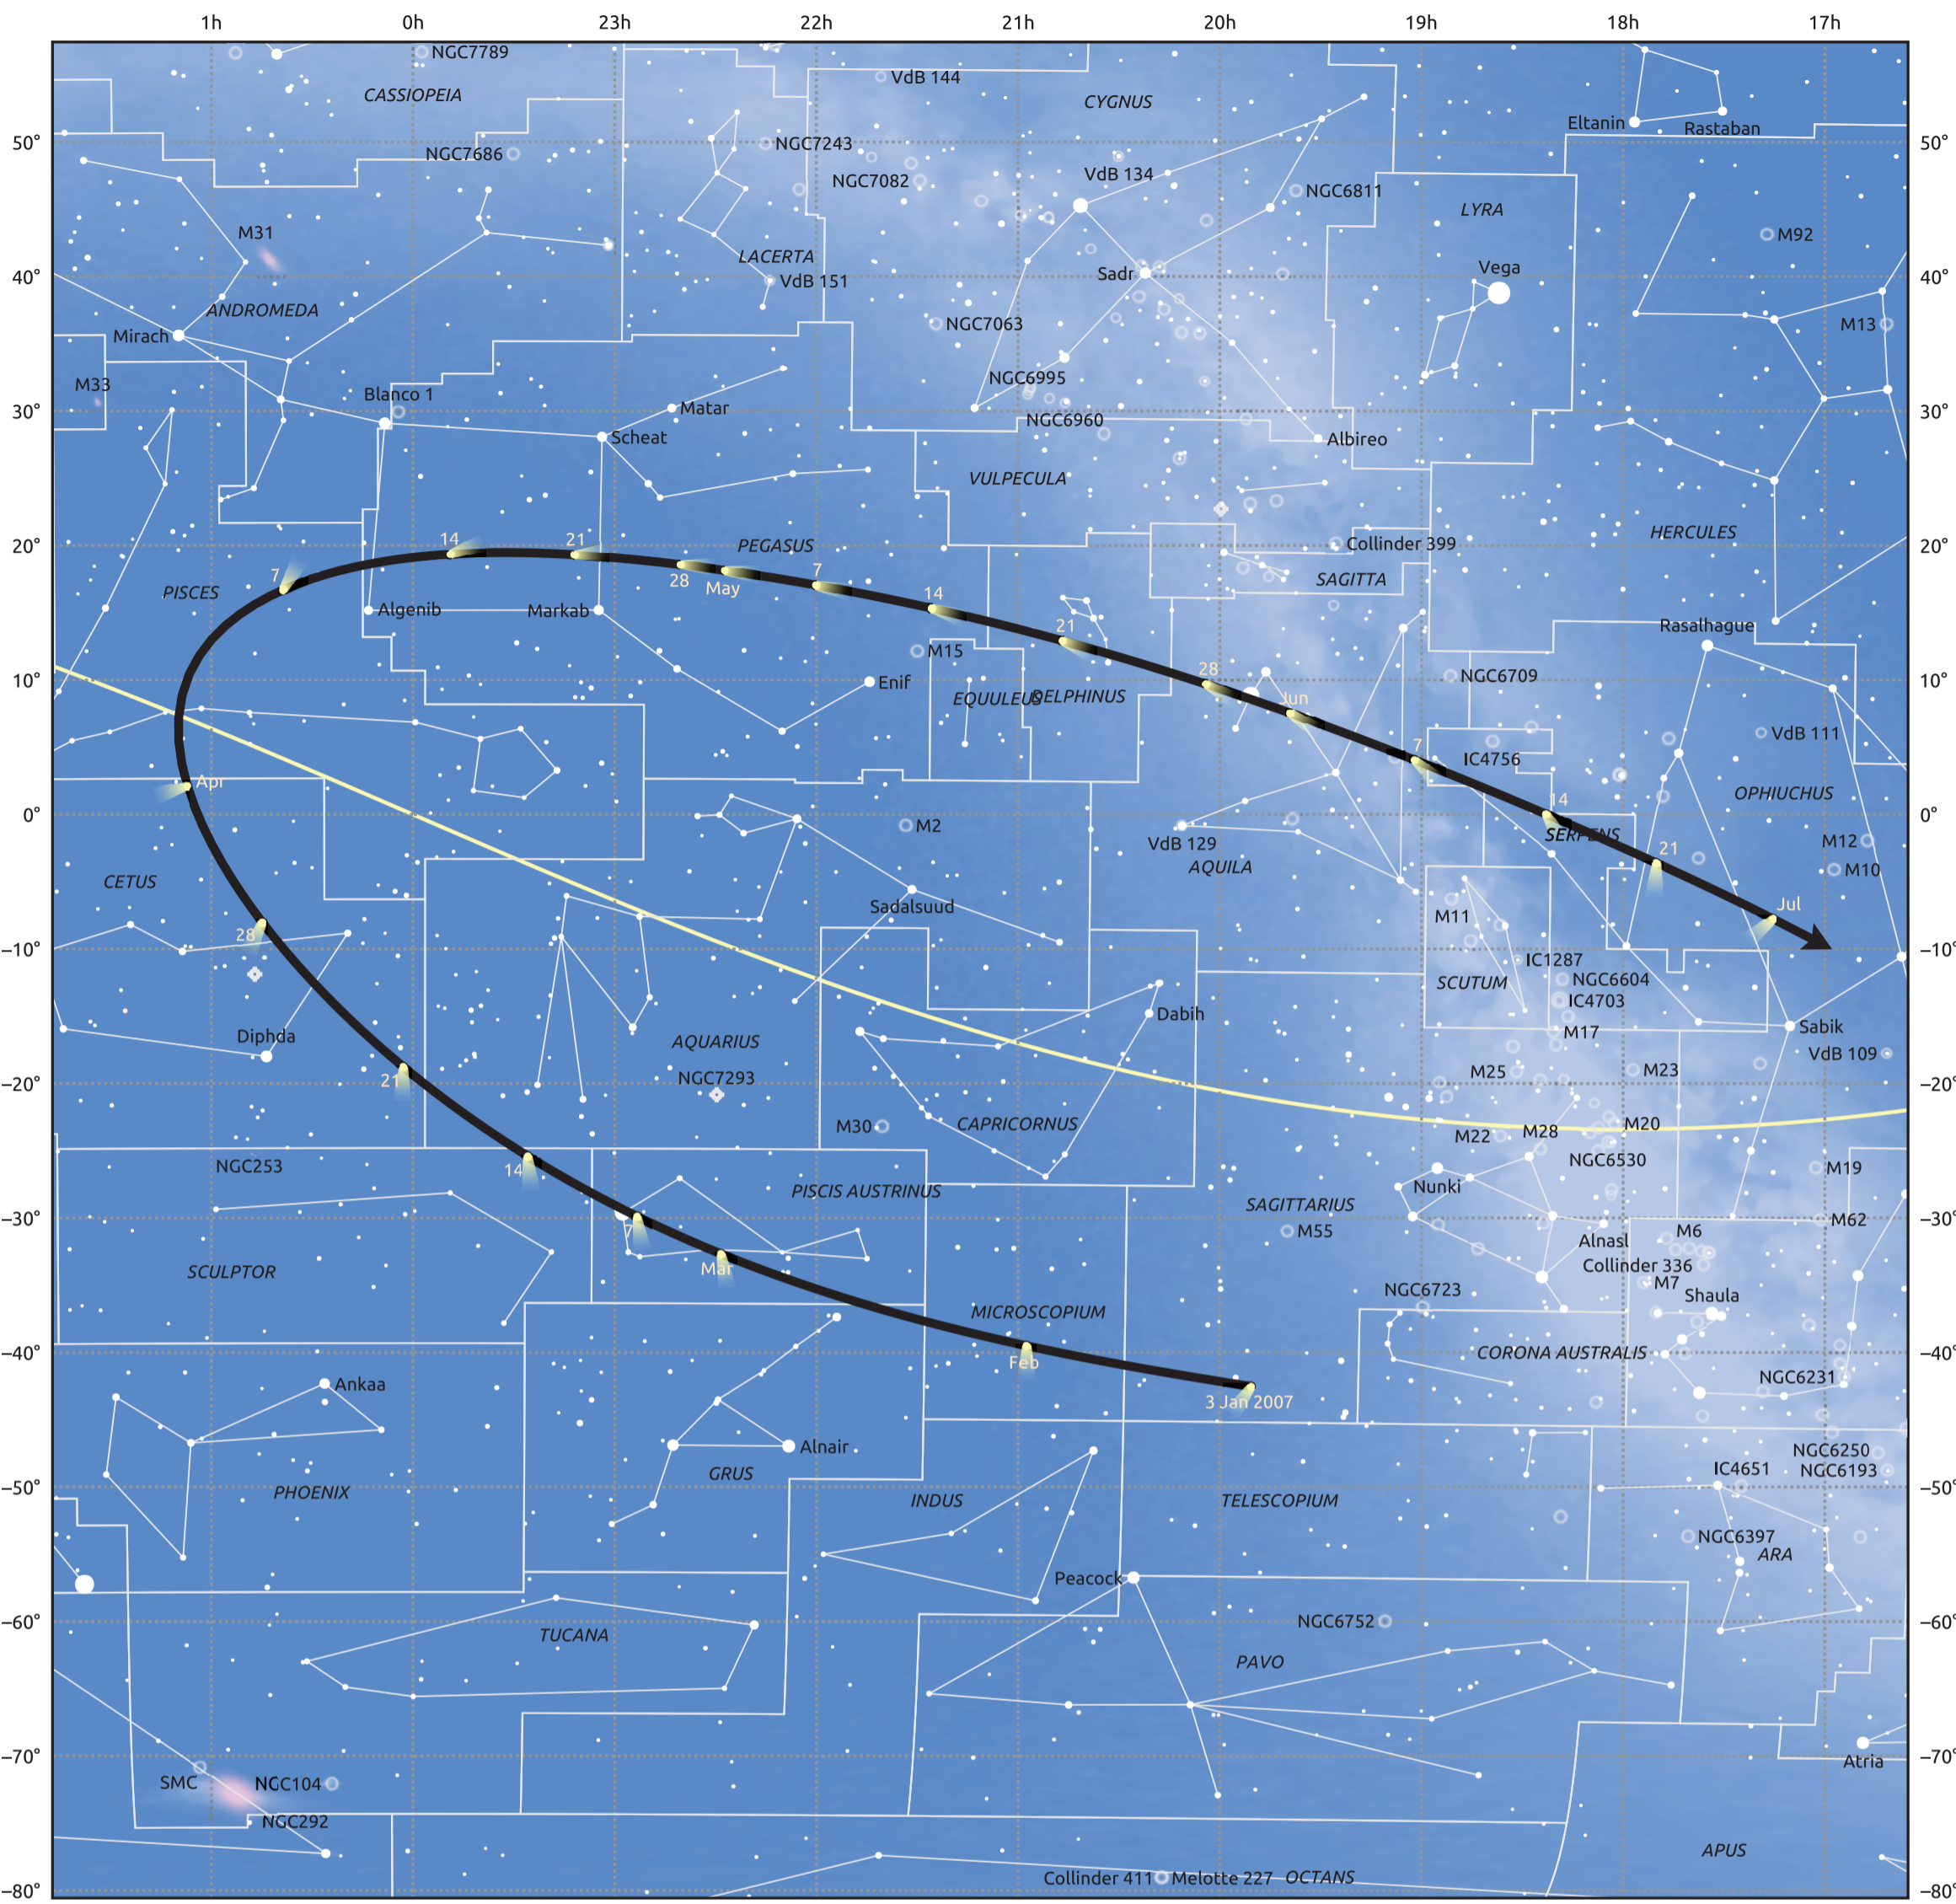

# The path of 96P/Machholz starting on 3 Jan 2007

© Dominic Ford 2011–2025. Date markers placed at midnight UTC. Downloaded from <https://in-the-sky.org>

Magnitude scale: • -6.0 • -5.0 • -4.0 • -3.0 • -2.0 • -1.0 • 0.0

— Ecliptic Plane

Galaxy    Bright nebula    Open cluster    Globular cluster    Planetary nebula

Date	Mag
2007 Jan 23	19.7
2007 Feb 7	18.7
2007 Feb 19	17.6
2007 Feb 28	16.5
2007 Mar 1	16.4
2007 Mar 7	15.5
2007 Mar 13	14.4
2007 Mar 18	13.2
2007 Mar 22	12.0
2007 Mar 25	10.8
2007 Mar 27	9.8
2007 Mar 29	8.5
2007 Mar 31	6.7
2007 Apr 1	5.7
2007 Apr 3	4.2
2007 Apr 5	5.4
2007 Apr 7	7.2
2007 Apr 9	8.5
2007 Apr 11	9.5
2007 Apr 14	10.6
2007 Apr 18	11.7
2007 Apr 24	12.9
2007 May 1	13.8
2007 May 2	13.9
2007 May 14	14.9
2007 May 30	16.0
2007 Jun 14	17.0
2007 Jun 27	18.1
2007 Jul 1	18.4