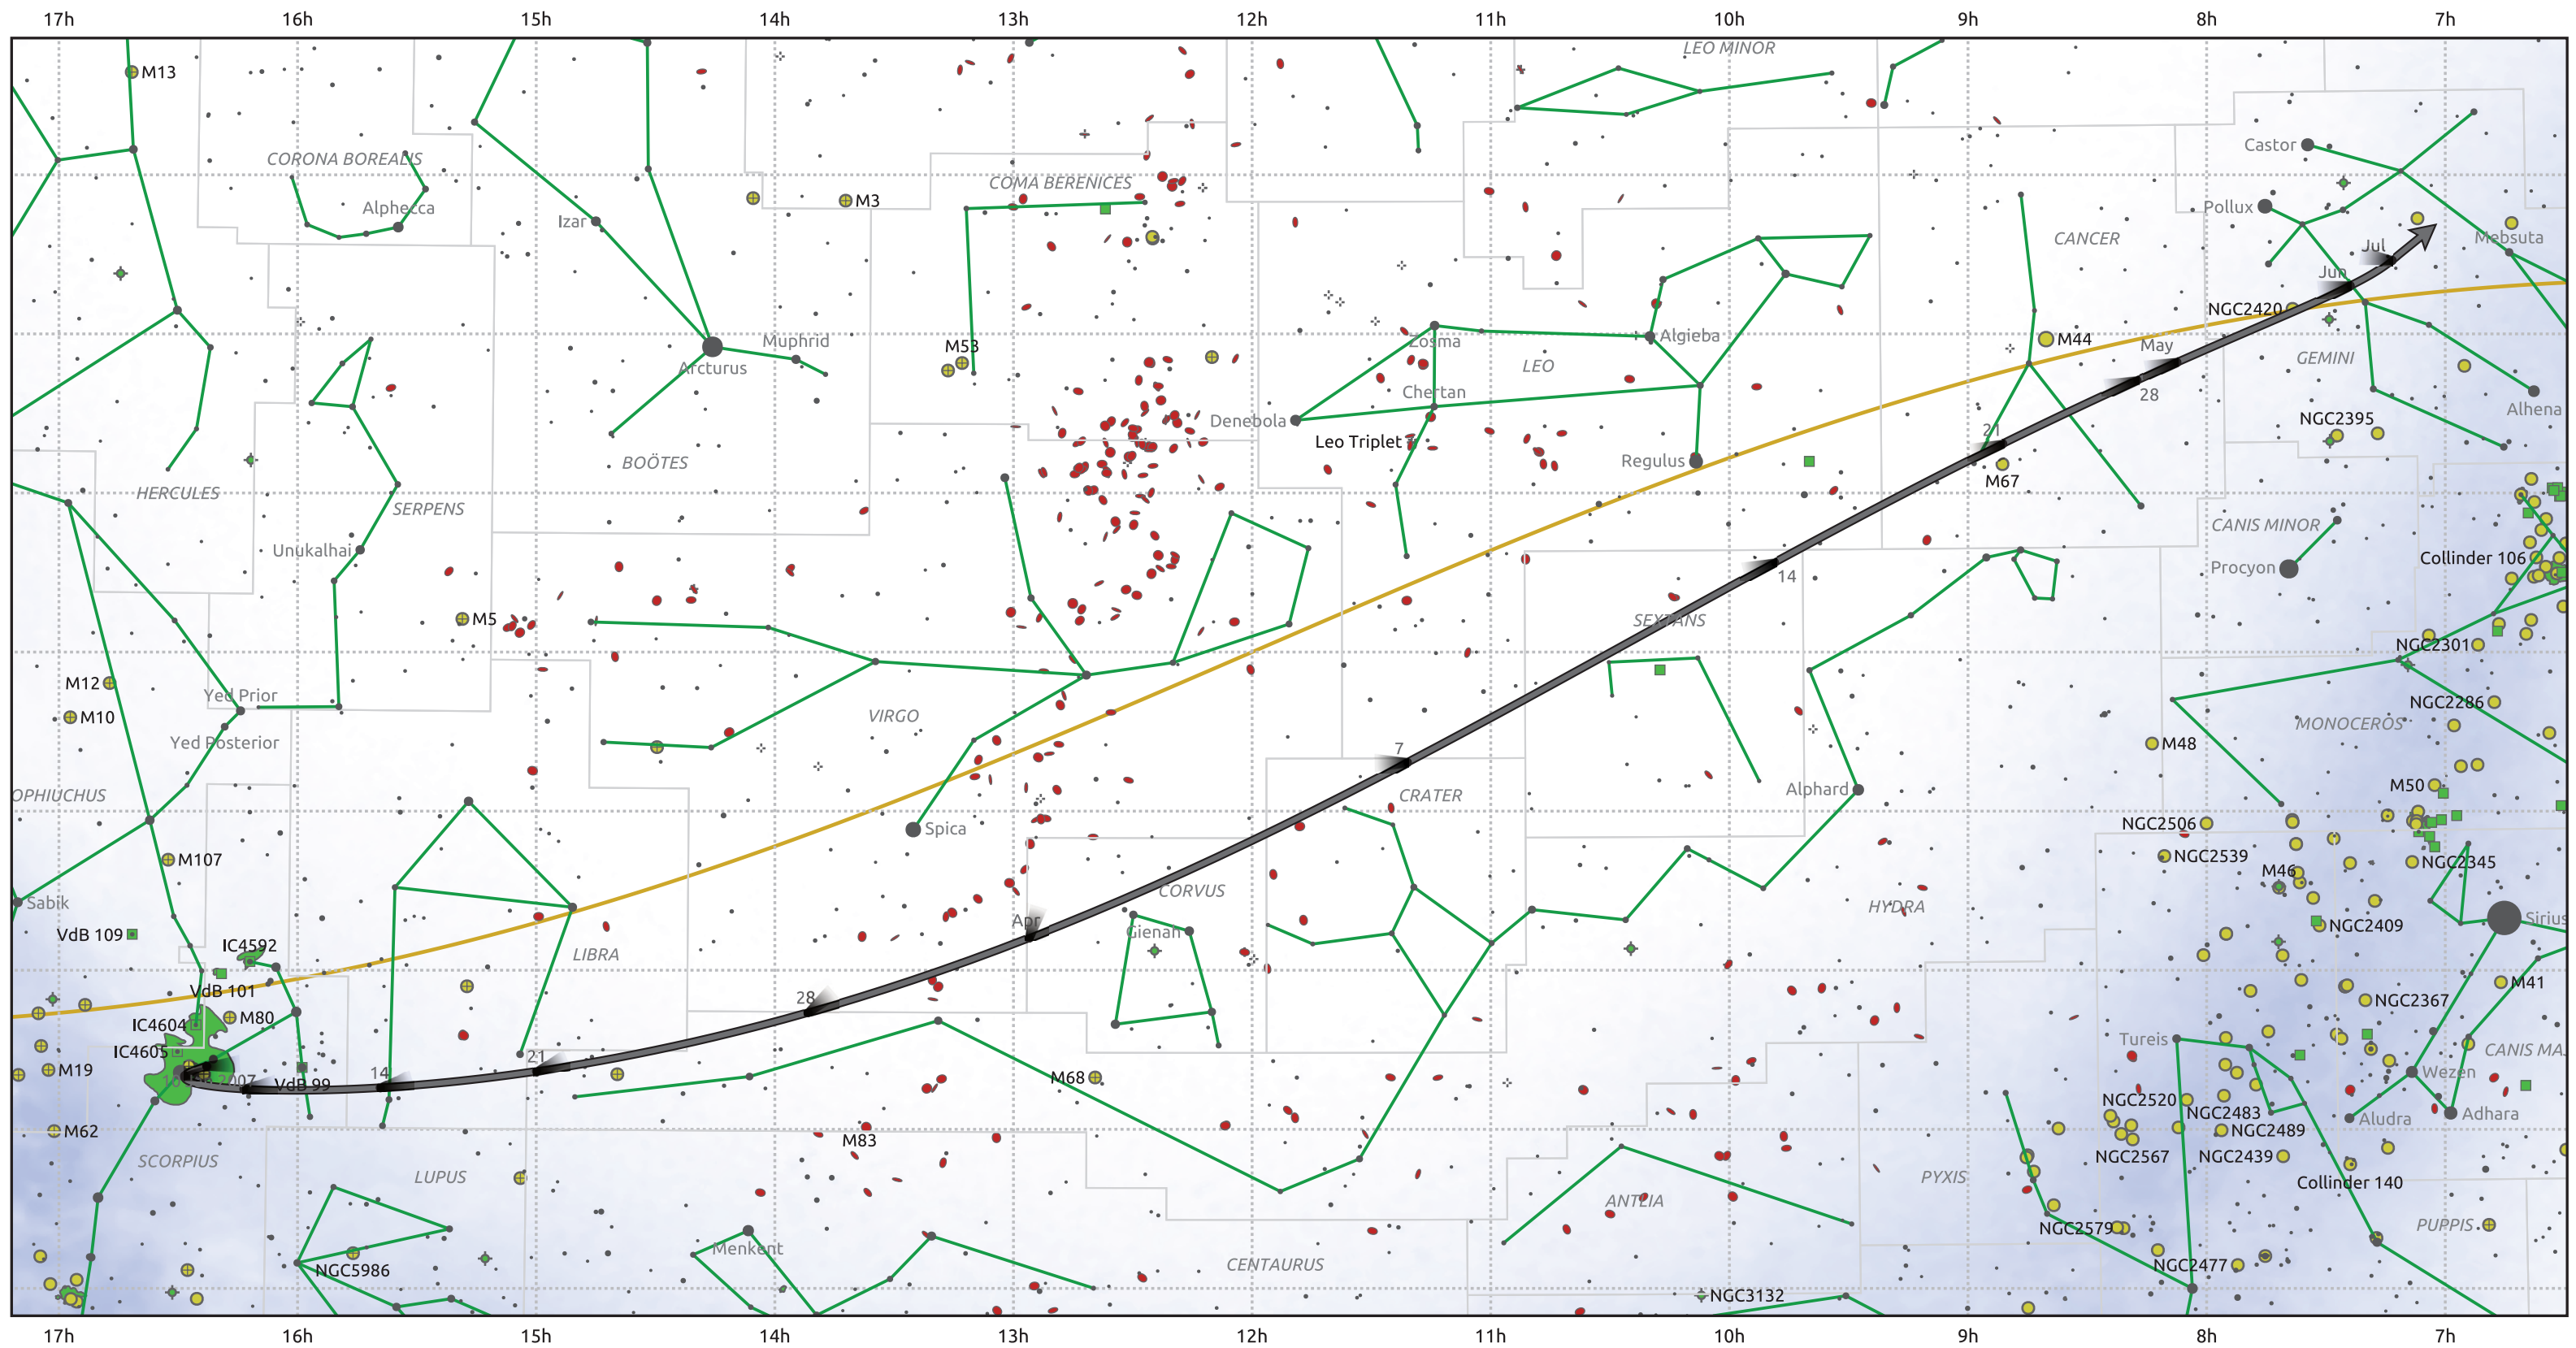

The path of C/2007 E1 (Garradd) starting on 10 Jan 2007

© Dominic Ford 2011–2025. Date markers placed at midnight UTC. Downloaded from <https://in-the-sky.org>

Magnitude scale: \bullet 6.0 \bullet 5.0 \bullet 4.0 \bullet 3.0 \bullet 2.0 \bullet 1.0 \bullet 0.0 \bullet -1.0 \bullet -2.0

— Ecliptic Plane

● Galaxy
 ■ Bright nebula
 ● Open cluster
 ⊕ Globular cluster
 ◆ Planetary nebula

Date	Mag
2007 Jan 24	17.5
2007 Feb 5	16.5
2007 Feb 16	15.4
2007 Feb 26	14.4
2007 Mar 1	14.1
2007 Mar 7	13.3
2007 Mar 15	12.3
2007 Mar 23	11.2
2007 Mar 30	10.2
2007 May 1	10.0
2007 Jun 8	11.2
2007 Jun 28	12.2
2007 Jul 1	12.4