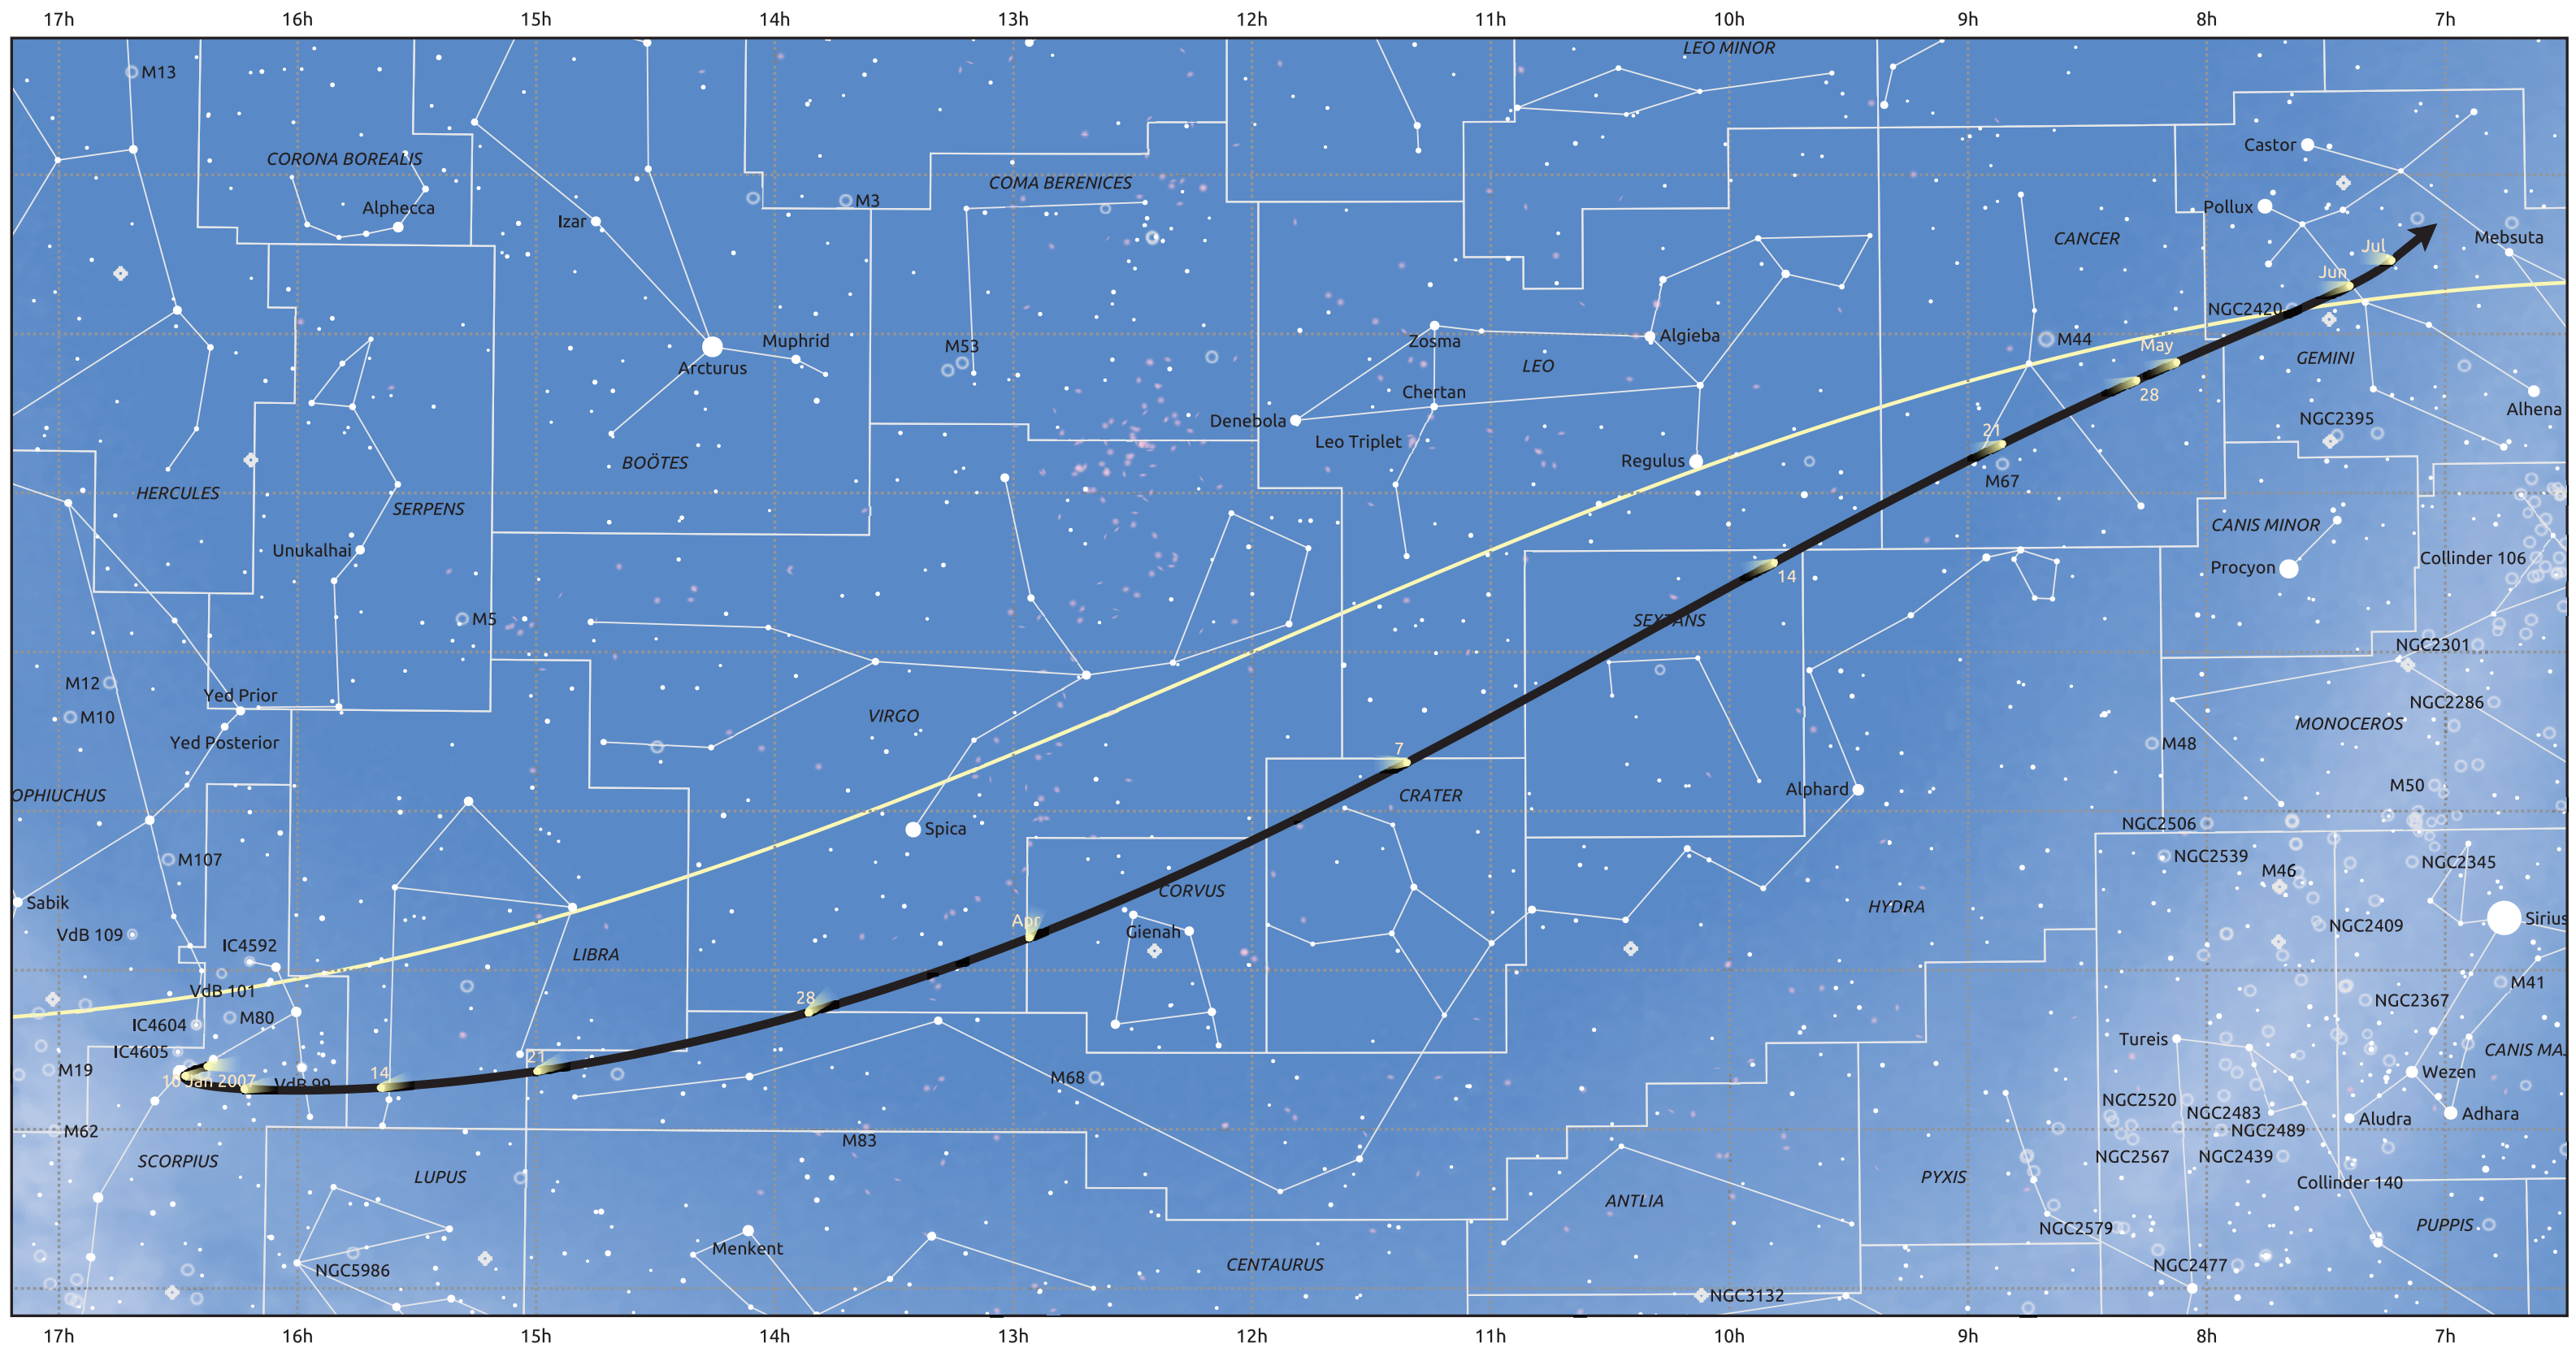

The path of C/2007 E1 (Garradd) starting on 10 Jan 2007

© Dominic Ford 2011–2025. Date markers placed at midnight UTC. Downloaded from <https://in-the-sky.org>

Magnitude scale: 6.0 5.0 4.0 3.0 2.0 1.0 0.0 -1.0 -2.0

— Ecliptic Plane

Galaxy
 Bright nebula
 Open cluster
 Globular cluster
 Planetary nebula

Date	Mag
2007 Jan 24	17.5
2007 Feb 5	16.5
2007 Feb 16	15.4
2007 Feb 26	14.4
2007 Mar 1	14.1
2007 Mar 7	13.3
2007 Mar 15	12.3
2007 Mar 23	11.2
2007 Mar 30	10.2
2007 May 1	10.0
2007 Jun 8	11.2
2007 Jun 28	12.2
2007 Jul 1	12.4