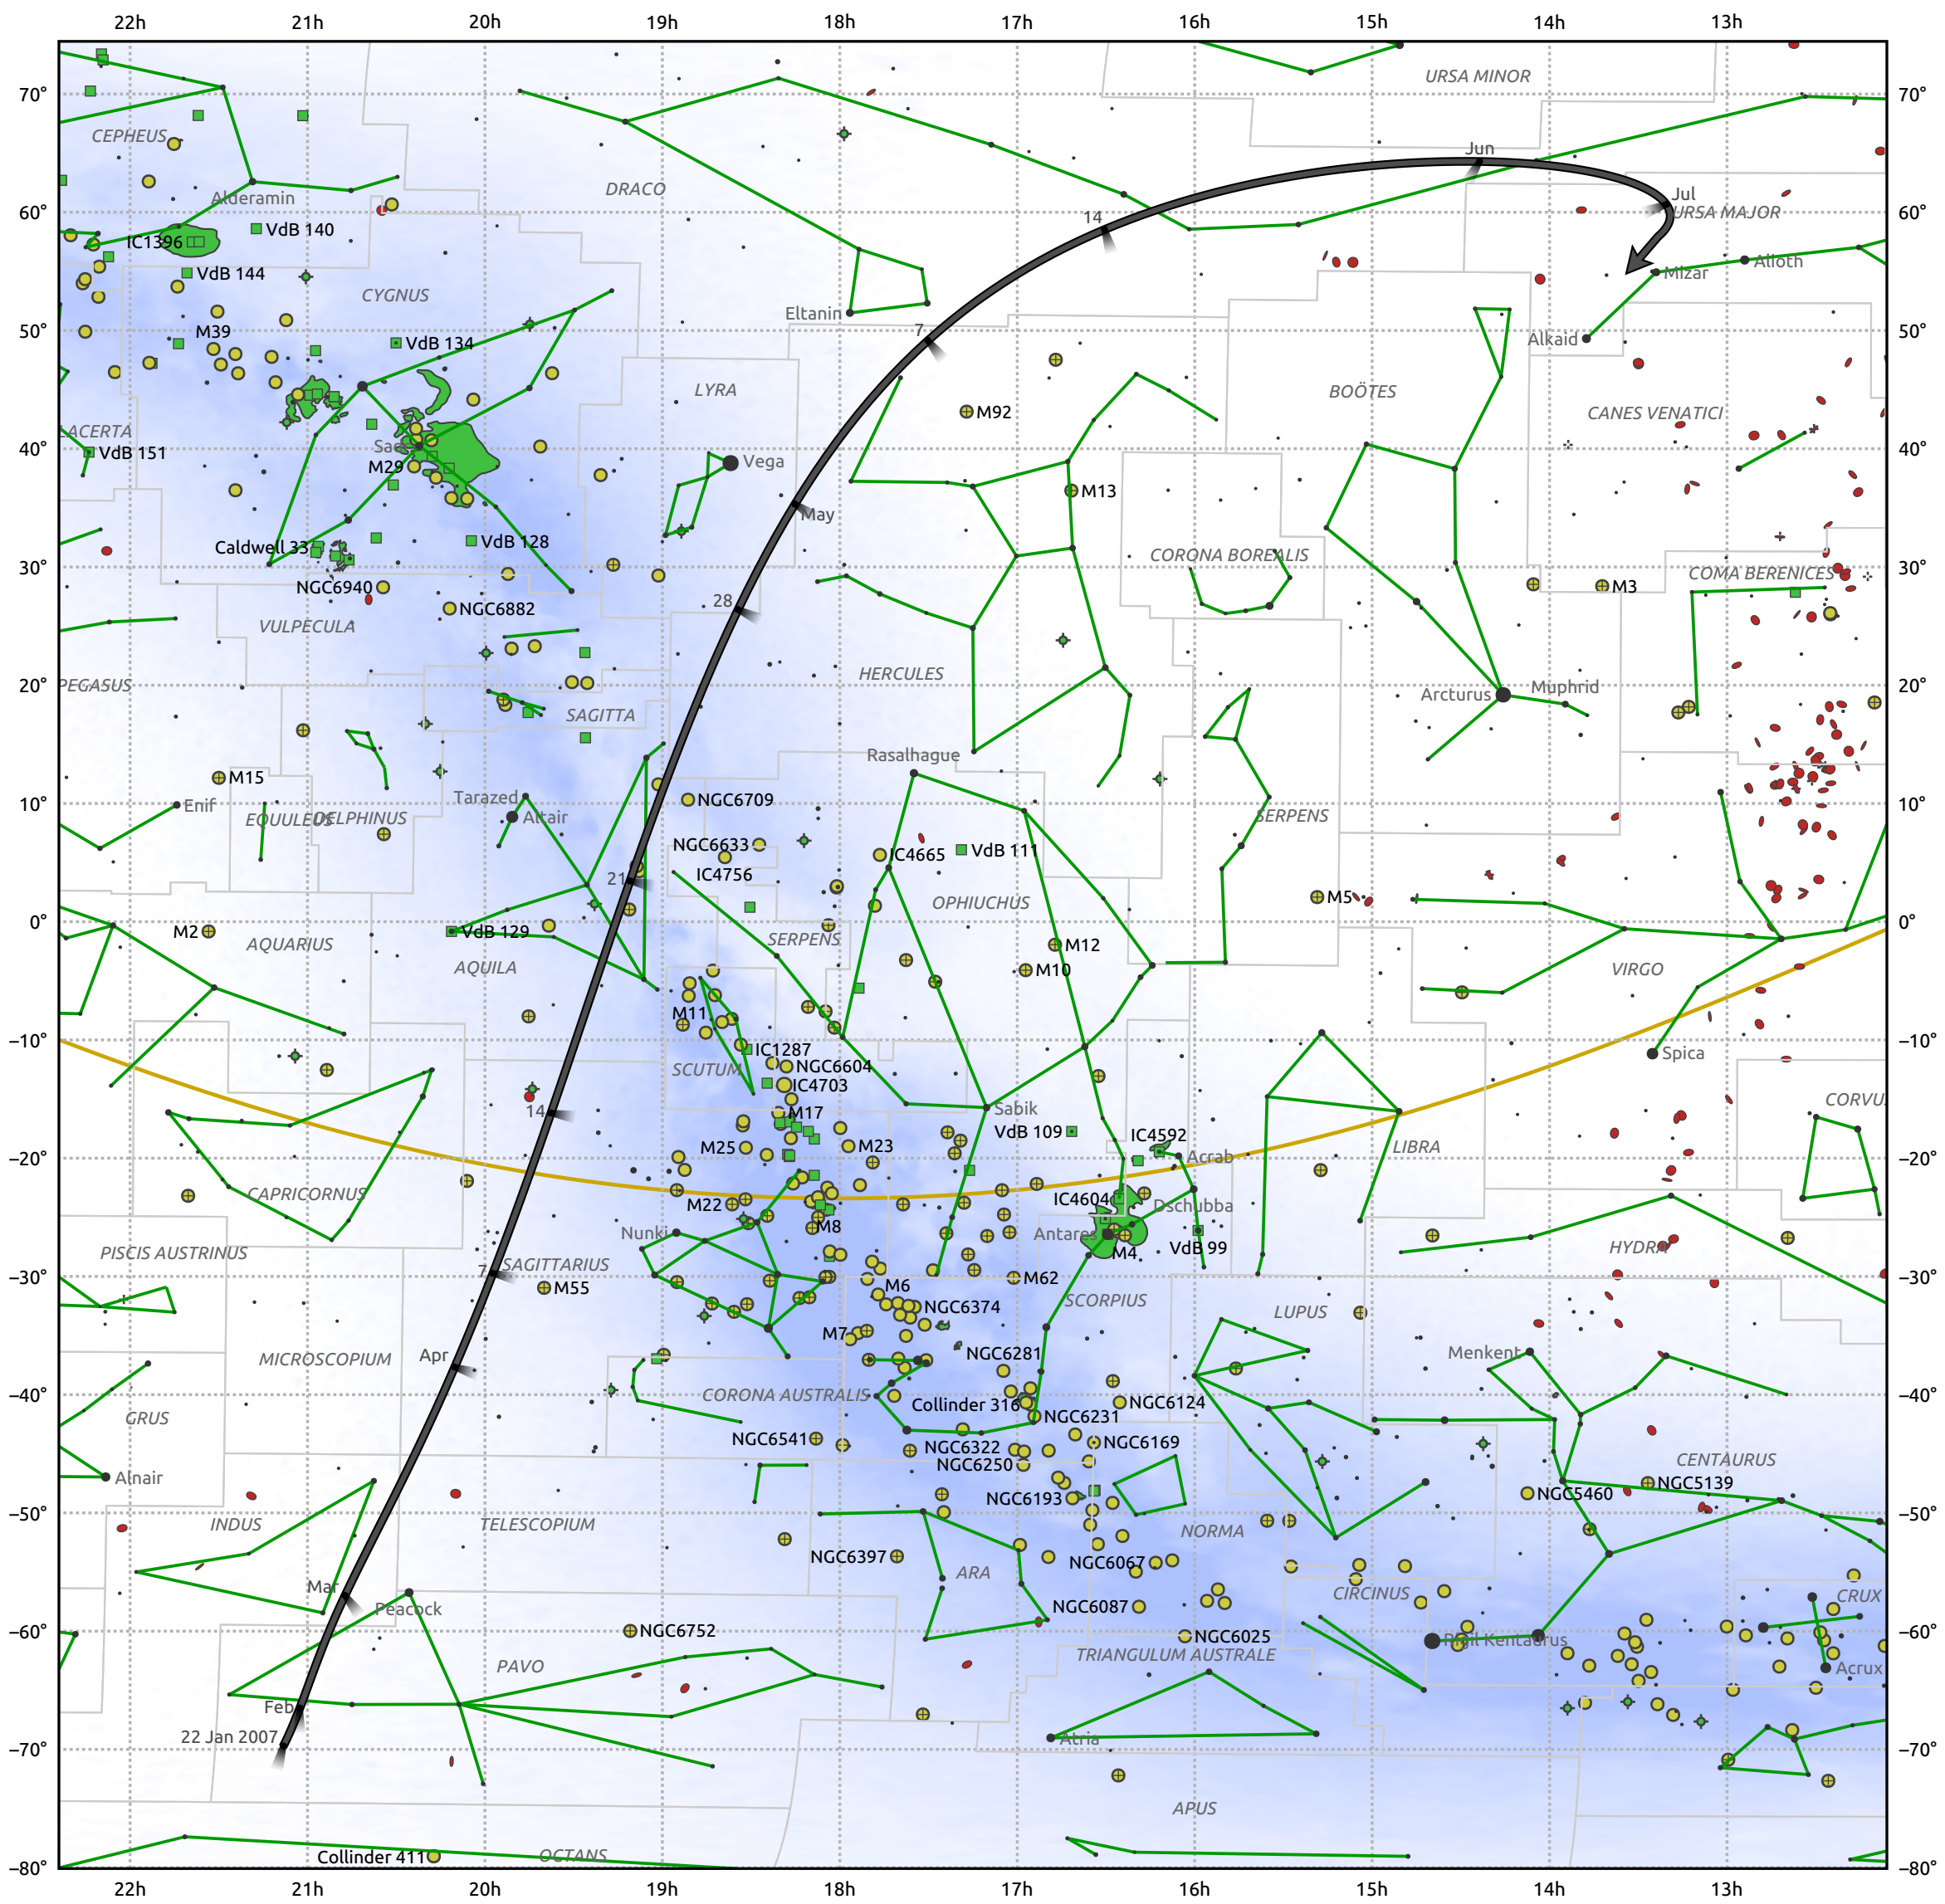

# The path of C/2007 E2 (Lovejoy) starting on 22 Jan 2007

© Dominic Ford 2011–2025. Date markers placed at midnight UTC. Downloaded from <https://in-the-sky.org>

Magnitude scale: • 5.0 • 4.0 • 3.0 • 2.0 • 1.0 • 0.0 • -1.0

— Ecliptic Plane

● Galaxy ■ Bright nebula ● Open cluster ⊕ Globular cluster ◆ Planetary nebula

Date	Mag
2007 Feb 22	10.7
2007 Mar 1	10.4
2007 Mar 18	9.7
2007 Apr 7	8.6
2007 May 1	8.3
2007 May 18	9.7
2007 Jun 1	10.8
2007 Jun 18	11.8
2007 Jul 1	12.4
2007 Jul 10	12.8