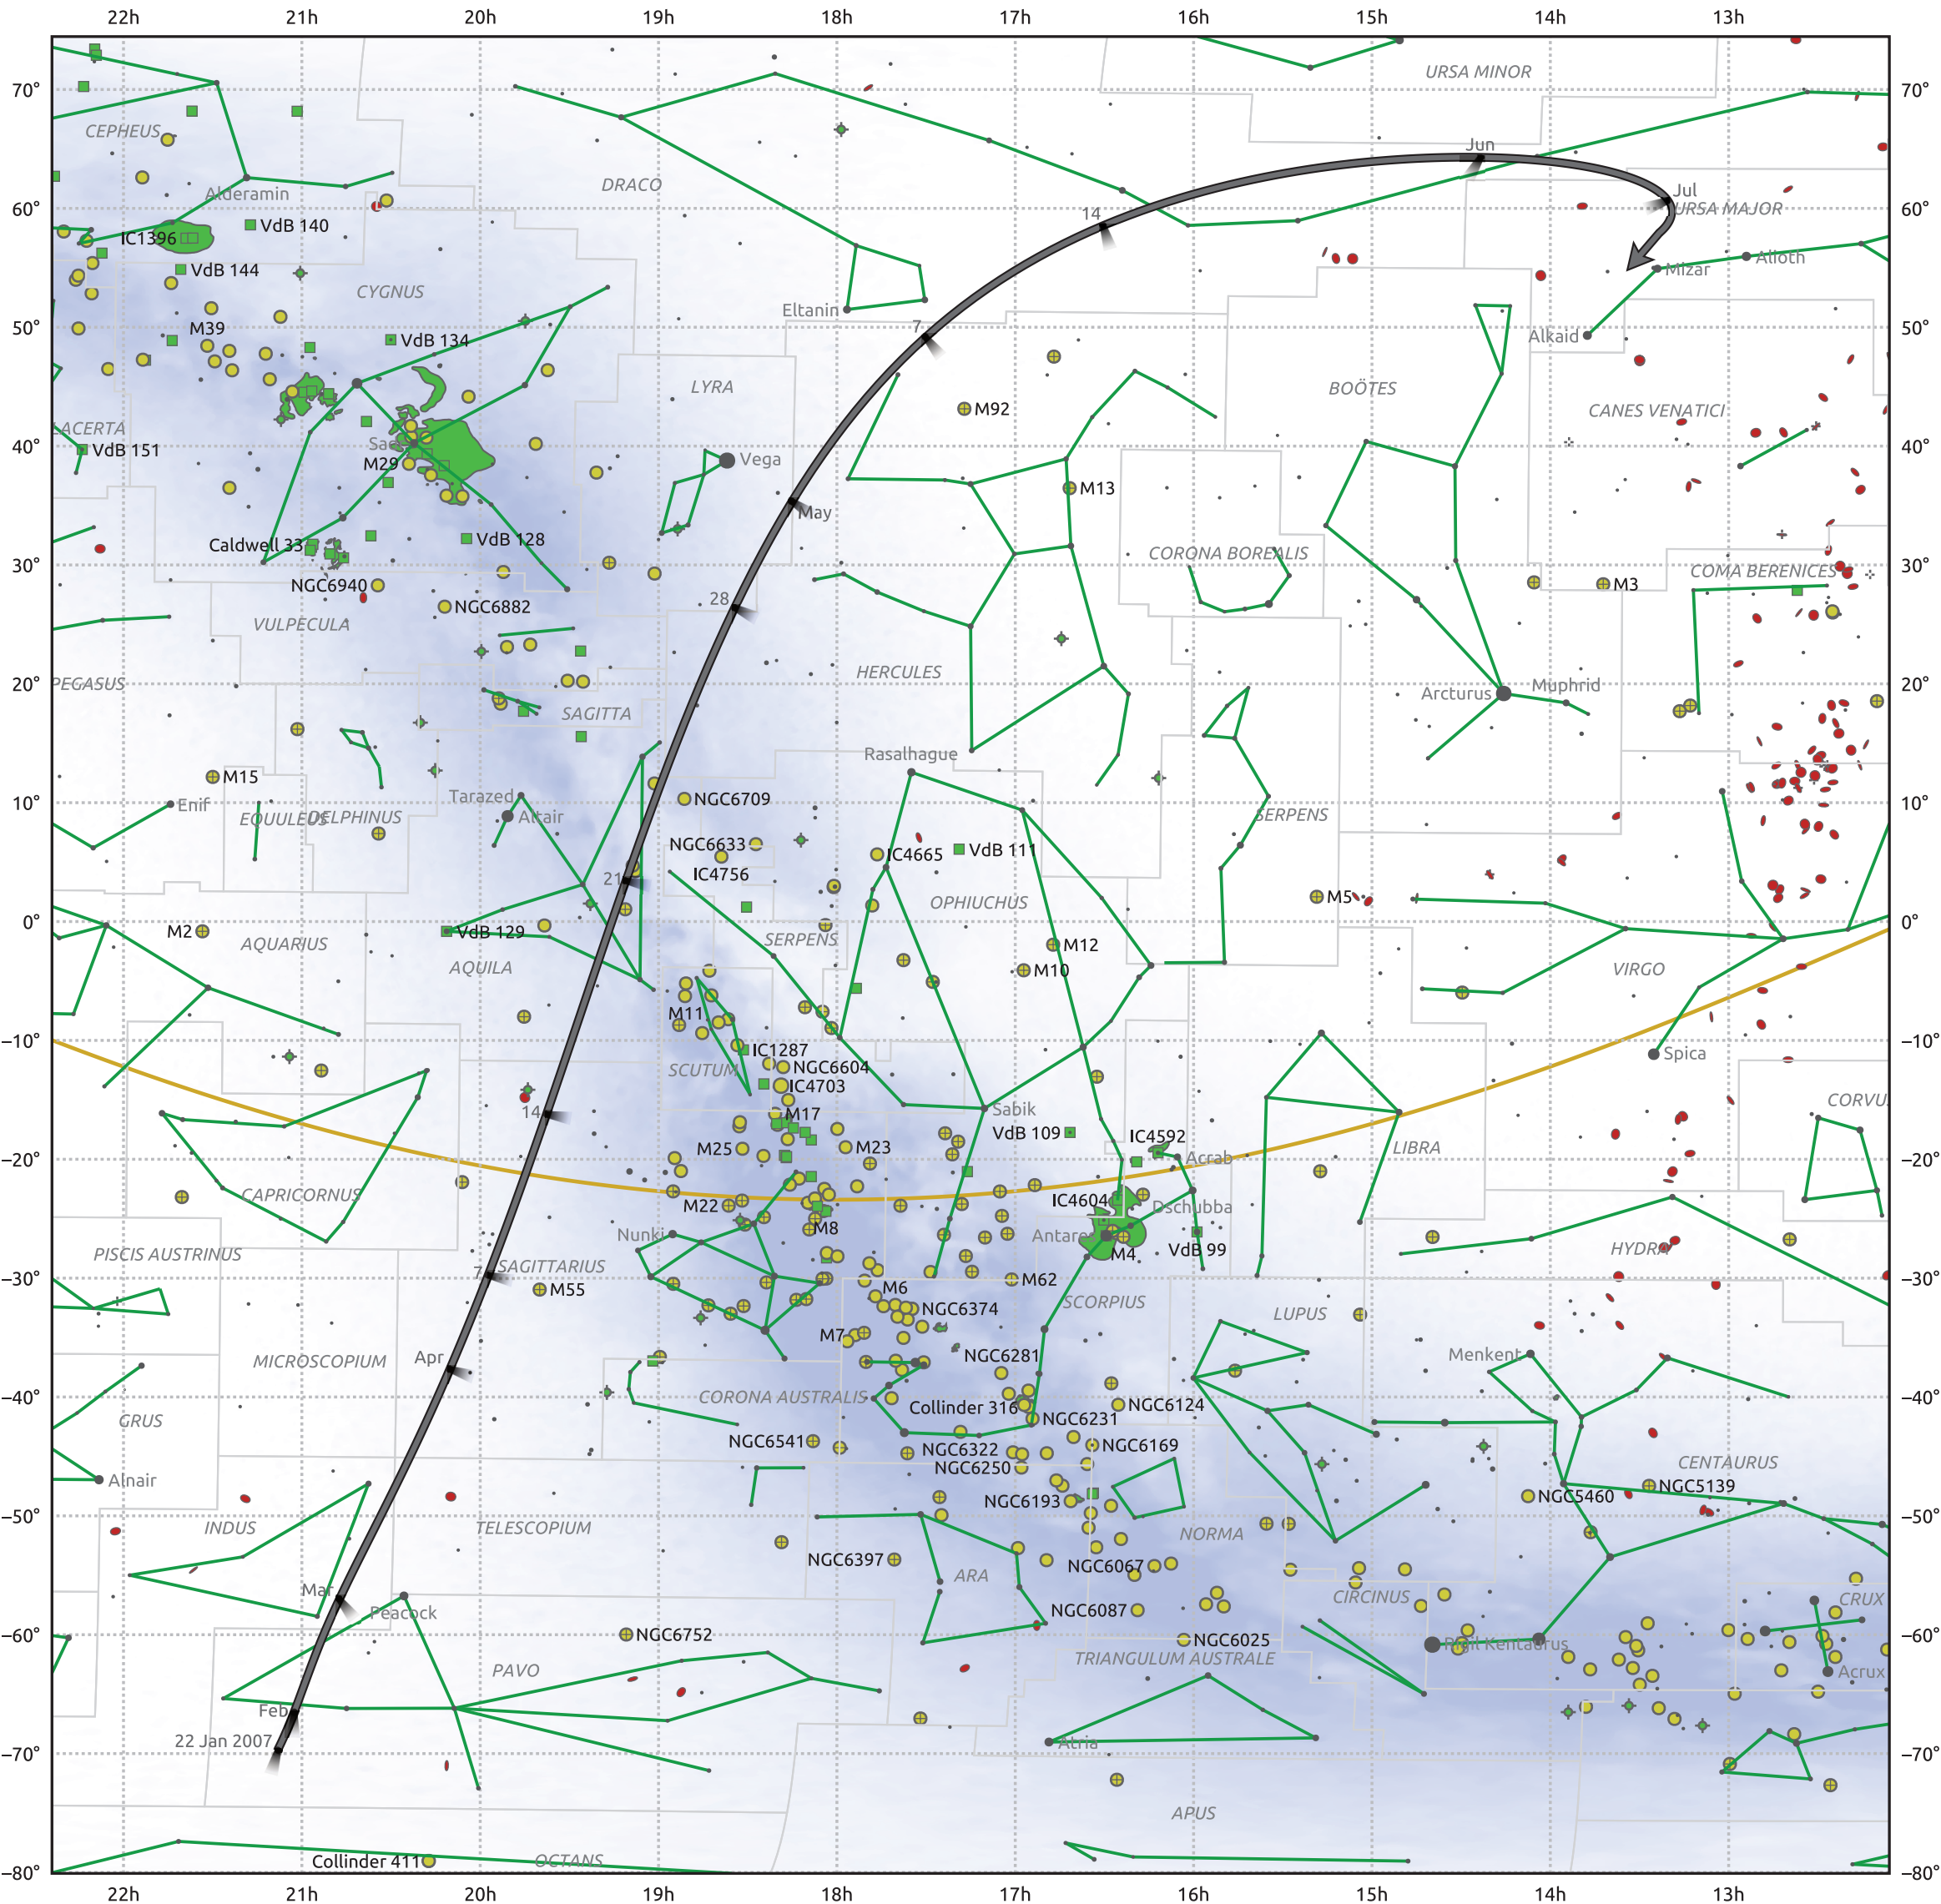

The path of C/2007 E2 (Lovejoy) starting on 22 Jan 2007

© Dominic Ford 2011–2025. Date markers placed at midnight UTC. Downloaded from <https://in-the-sky.org>

Magnitude scale: 5.0 4.0 3.0 2.0 1.0 0.0 -1.0

Ecliptic Plane

Galaxy Bright nebula Open cluster Globular cluster Planetary nebula

Date	Mag
2007 Feb 22	10.7
2007 Mar 1	10.4
2007 Mar 18	9.7
2007 Apr 7	8.6
2007 May 1	8.3
2007 May 18	9.7
2007 Jun 1	10.8
2007 Jun 18	11.8
2007 Jul 1	12.4
2007 Jul 10	12.8